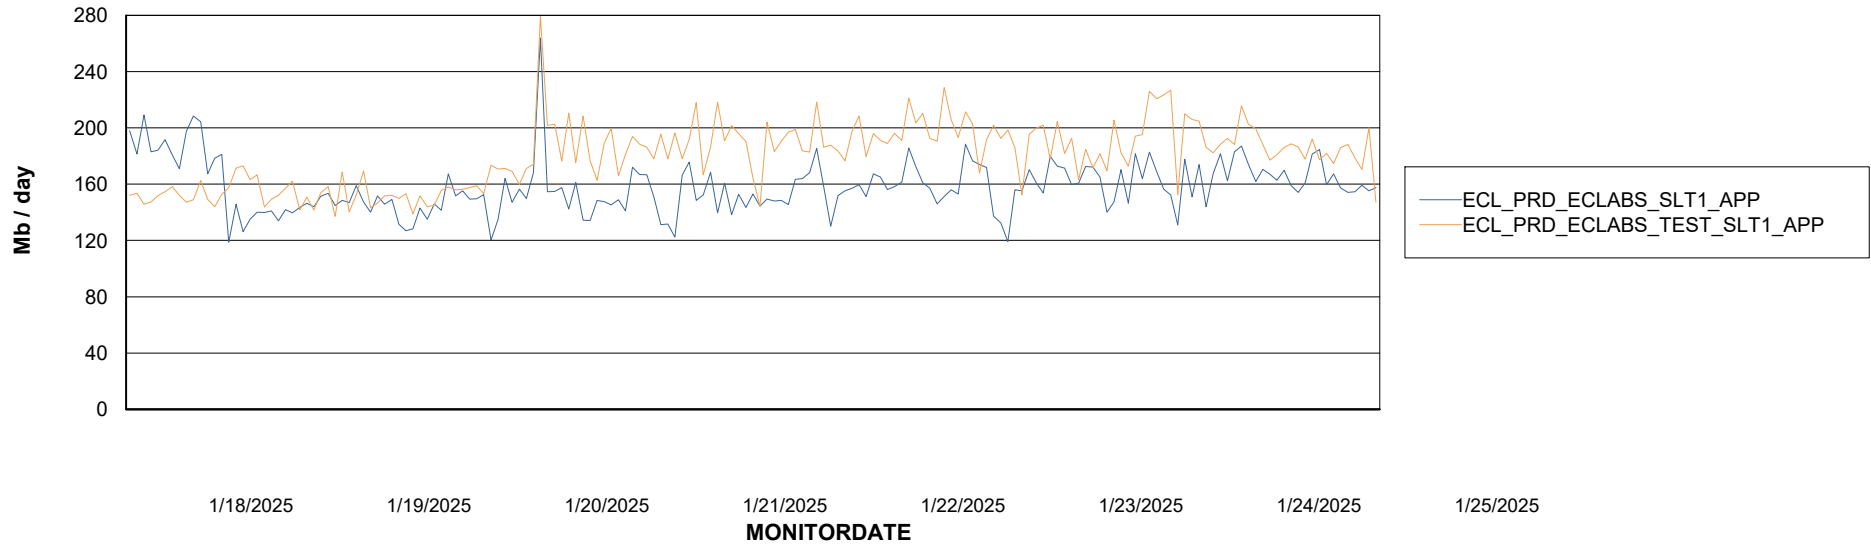

ABSolute Application Server Services

Avg memory used per ABS Server Service