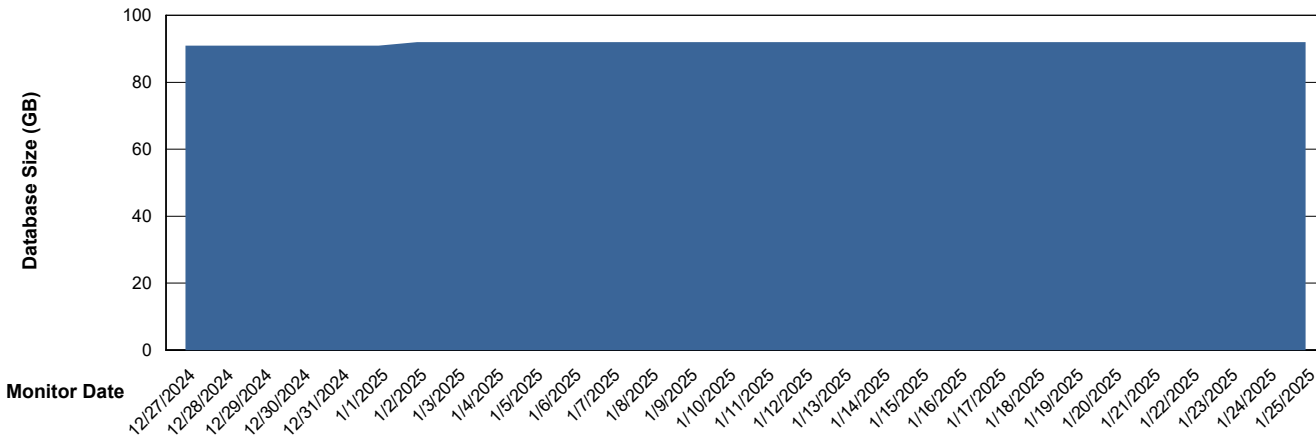

DB Processes Max 1,000

Weekly SLA Customer Report

Customer ECL_Production
 Database ID 156

DATABASE SIZE ECL_PRD_ECLABS_ABS1

Database growth over last month

Database Tablespace ECL_PRD_ECLABS_ABS1

Date	Tablespace Name	Filesize (Gb)	Usedsize (Gb)	Percentage free
1/25/2025	ABSDATA	81	66	18
	INDX	10	8	24
1/24/2025	ABSDATA	81	66	18
	INDX	10	8	24
1/23/2025	ABSDATA	81	66	18
	INDX	10	8	24
1/22/2025	ABSDATA	81	66	18
	INDX	10	8	24
1/21/2025	ABSDATA	81	66	19
	INDX	10	8	24
1/20/2025	ABSDATA	81	66	19
	INDX	10	8	25
1/19/2025	ABSDATA	81	66	19
	INDX	10	8	25

Weekly SLA Customer Report

Customer ECL_Production
Database ID 156

Standby Database Health ECL_Production

Recovery lag for last 7 days

Weekly SLA Customer Report

Customer ECL_Production
Database ID 156

ABSolute Application Server Services