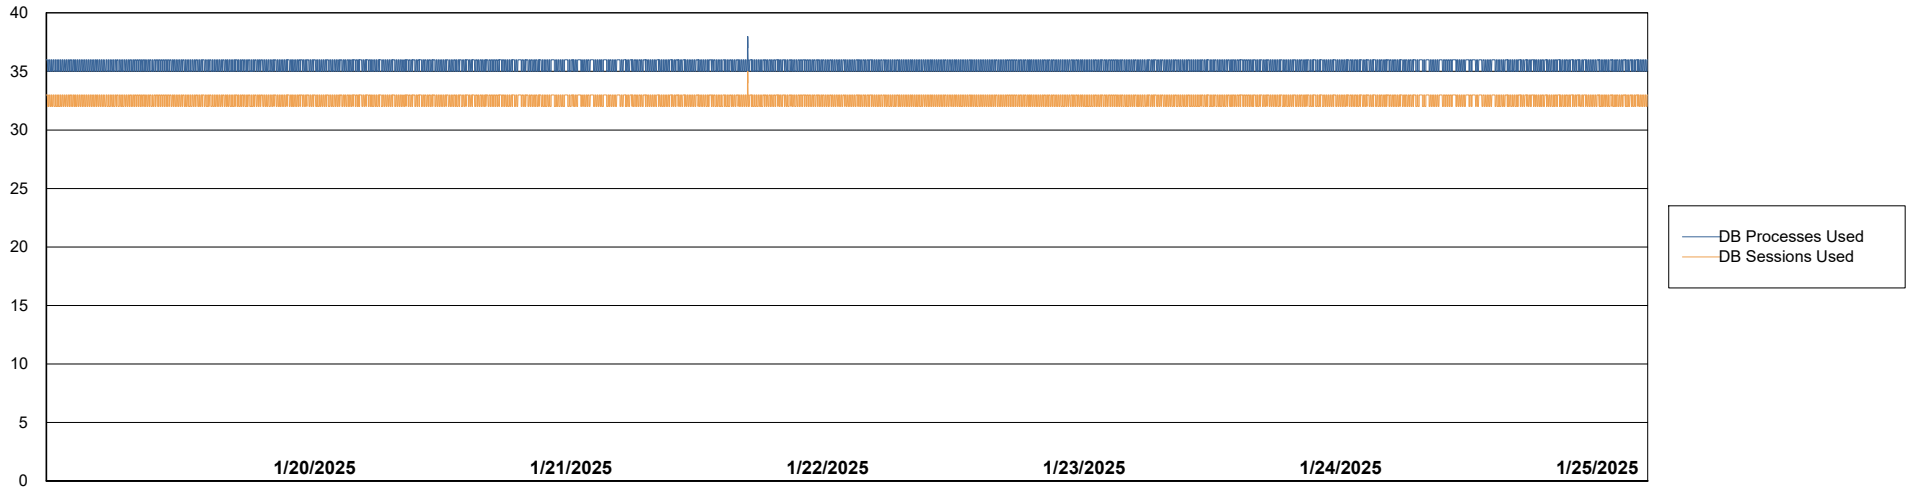

Database Performance ECL_PRD_ECLABS-TEST_HSBABS1

DB Processes Max 1,000