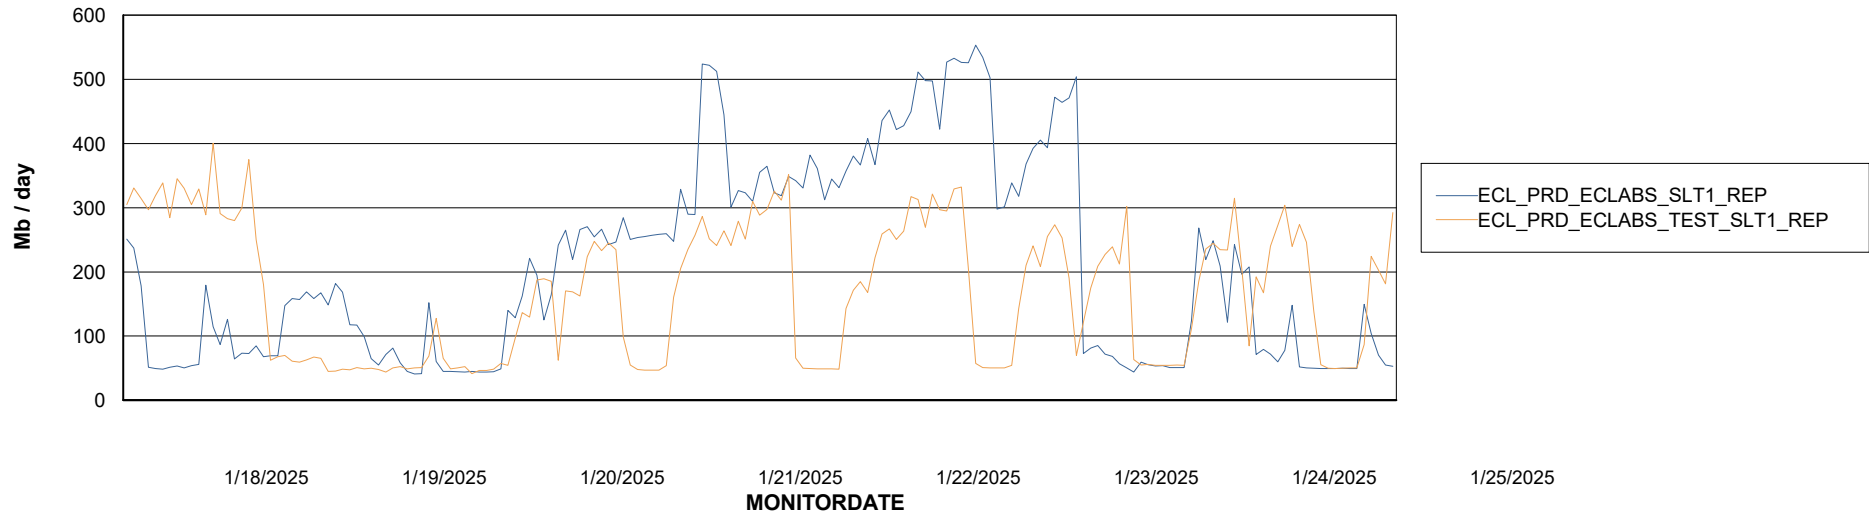

Avg memory used per ABS Server Service

Avg users per day per ABS server

Weekly SLA Customer Report

Customer ECL_Production
Database ID 156

ABSSolute Application ReportServer Services

Avg memory used per ReportServer Service