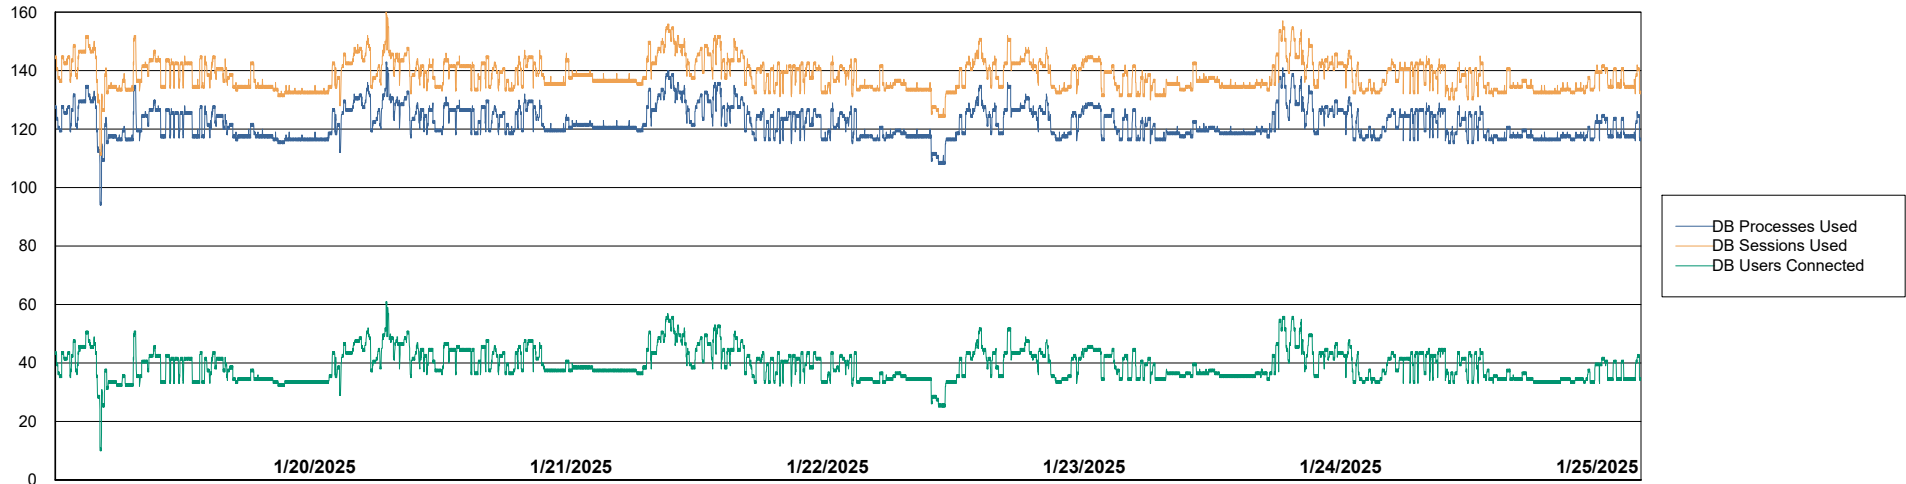

Weekly SLA Customer Report

Customer ECL_Production
Database ID 156

Harddisk Usage ECL_PRD_ECLABS-WEB

	Free disk space on C: (%)	Total disk space on C: (Gb)	Used disk space on C: (Gb)
1/25/2025	34	99	66
1/24/2025	34	99	66
1/23/2025	34	99	66
1/22/2025	34	99	66
1/21/2025	34	99	66
1/20/2025	34	99	66
1/19/2025	34	99	66

Weekly SLA Customer Report

Customer ECL_Production
Database ID 156

Database Performance ECL_PRD_ECLABS_ABS1

Weekly SLA Customer Report

Customer ECL_Production
Database ID 156

Database Performance ECL_PRD_ECLABS-TEST_HSBABS1