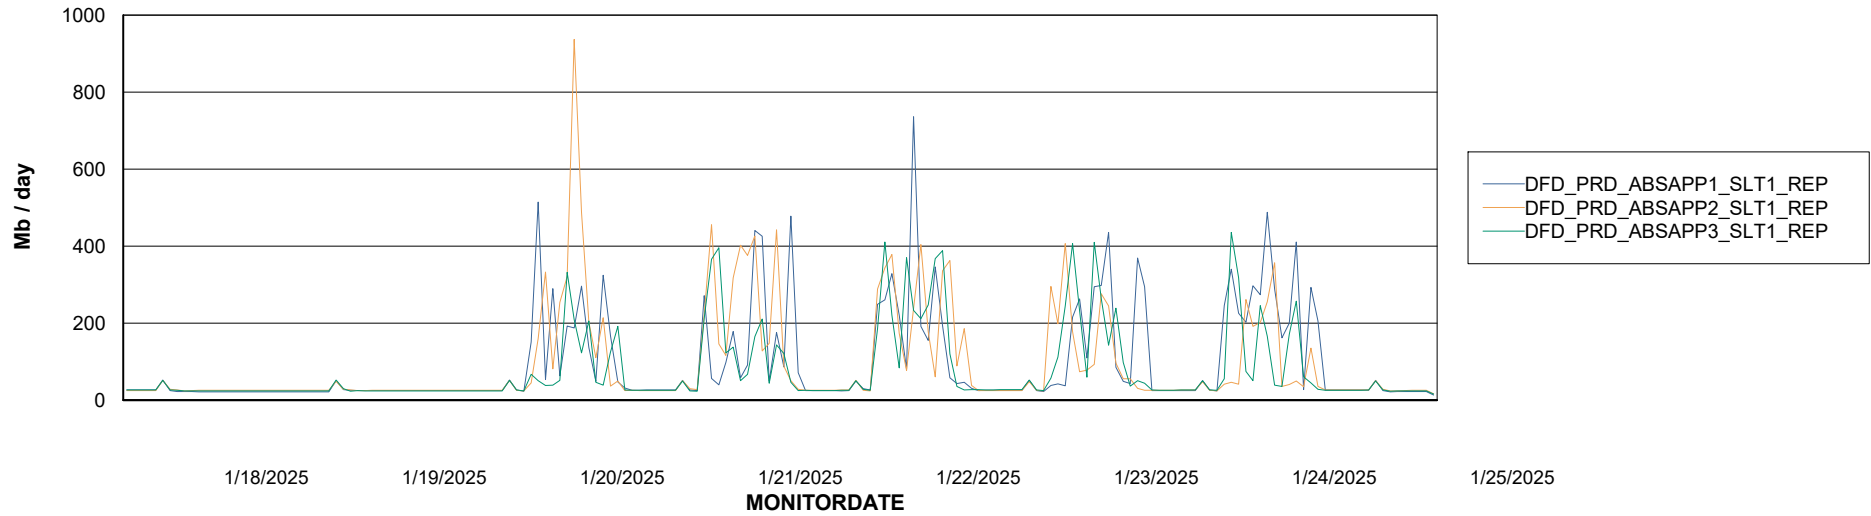

ABSSolute Application ReportServer Services

Avg memory used per ReportServer Service