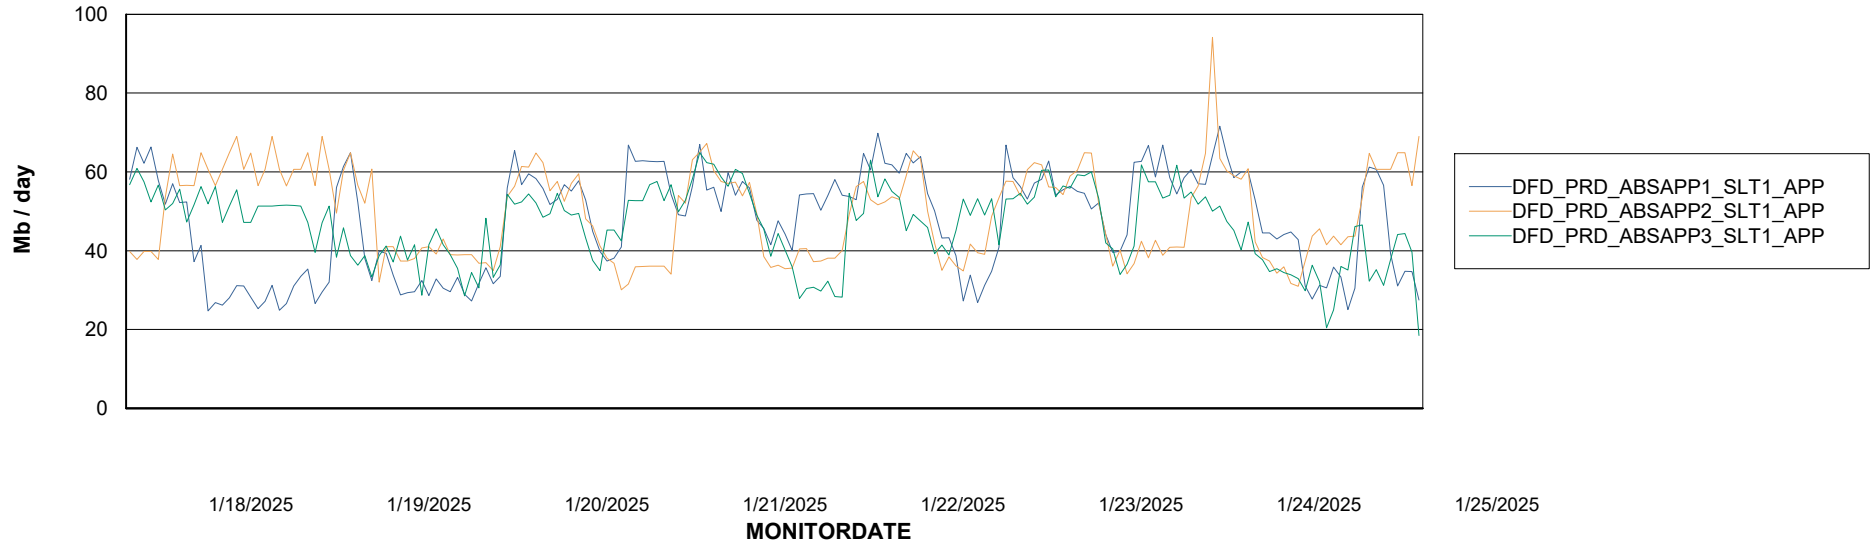

ABSSolute Application Server Services

Avg memory used per ABS Server Service