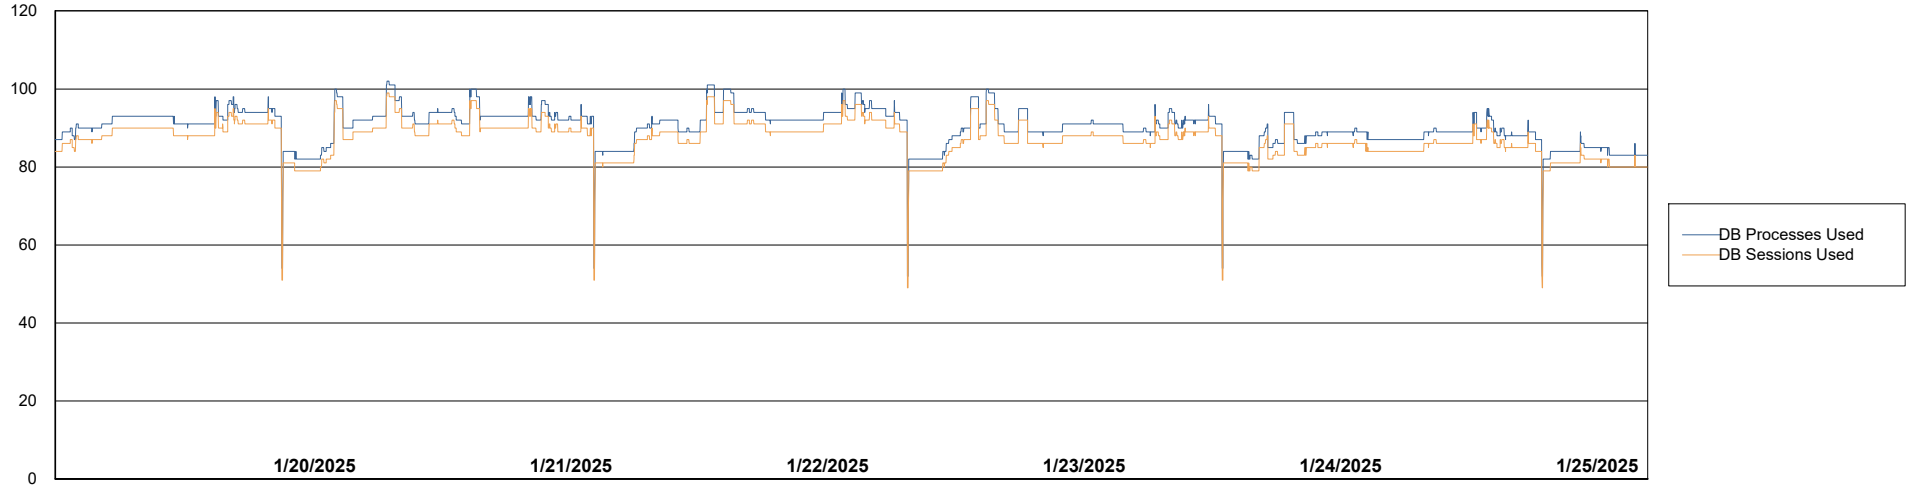

Database Performance DFD_PRD_S-S-ORACLE01-F_ABS1

DB Processes Max 4
DB Sessions Max 600