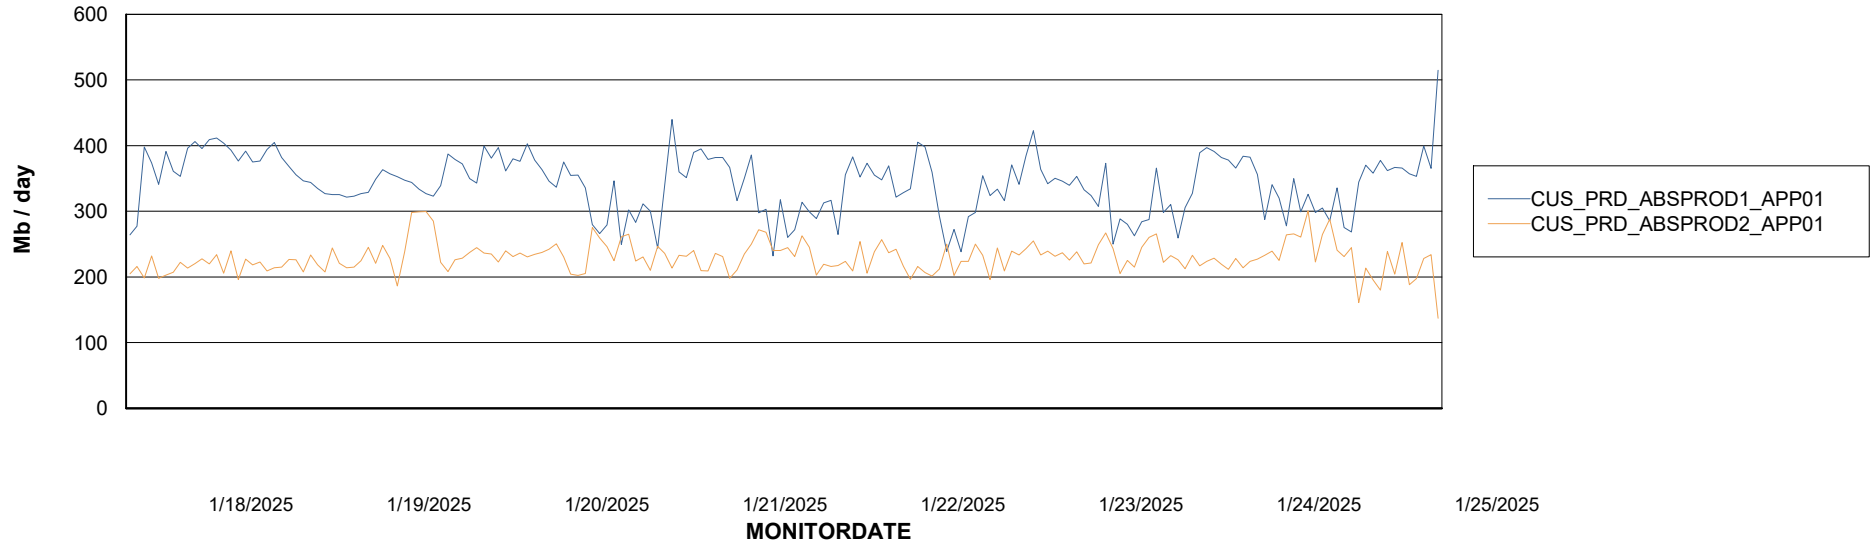

ABSSolute Application Server Services

Avg memory used per ABS Server Service