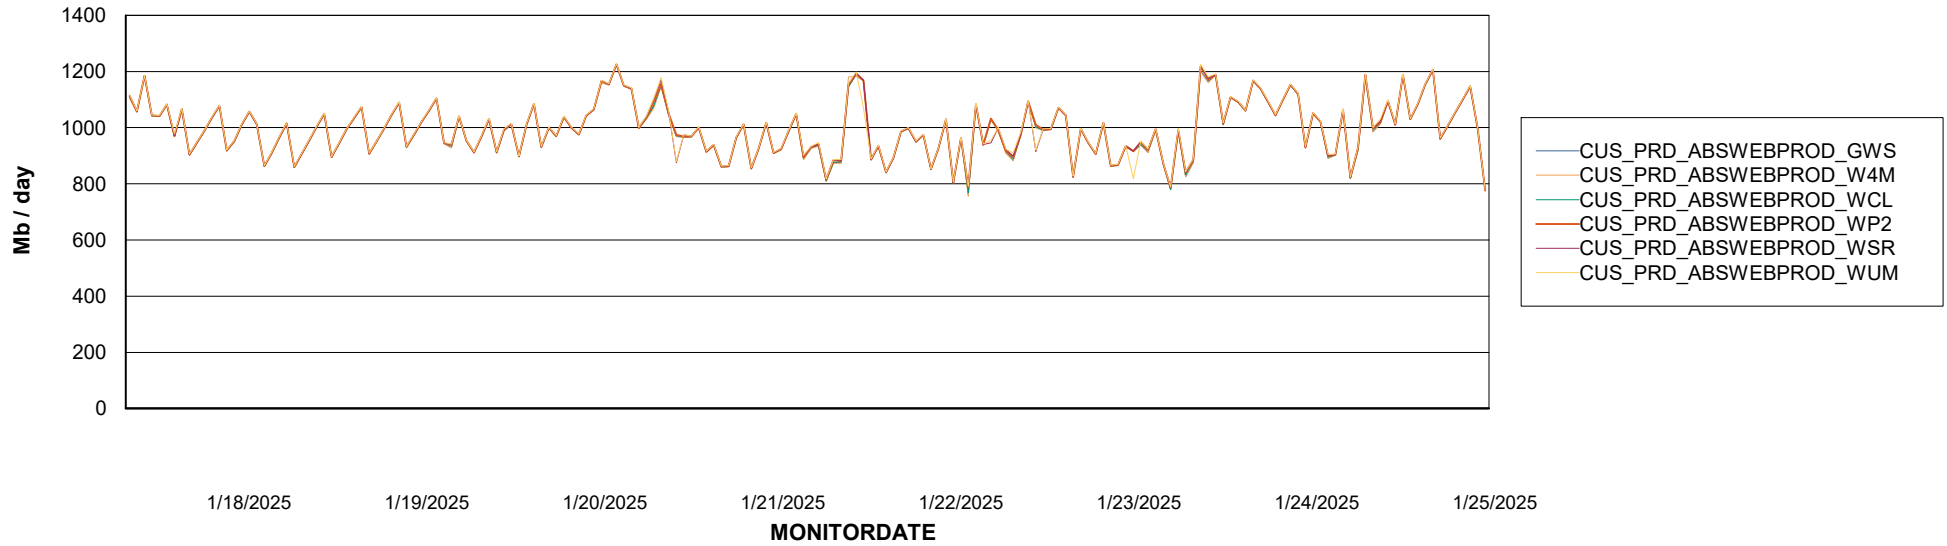

ABSSolute Web Component Services

Avg memory used per ABS Web component