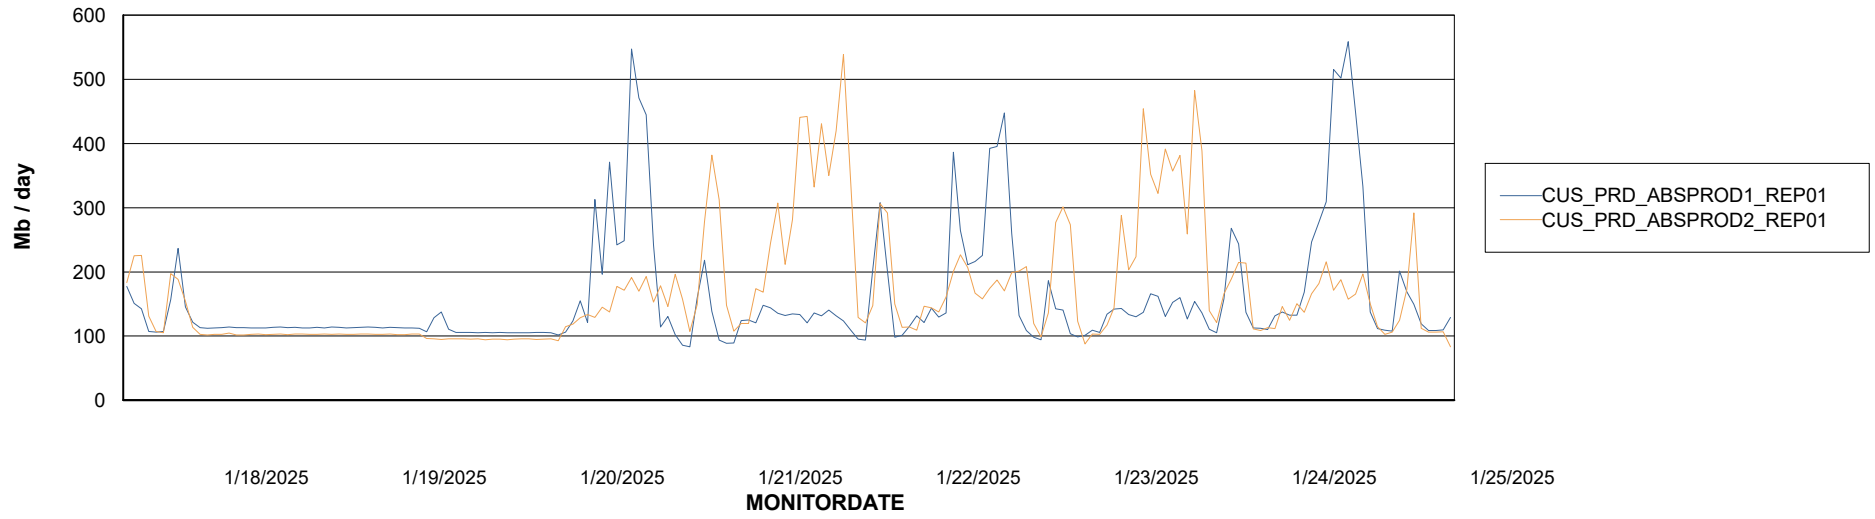

ABSSolute Application ReportServer Services

Avg memory used per ReportServer Service