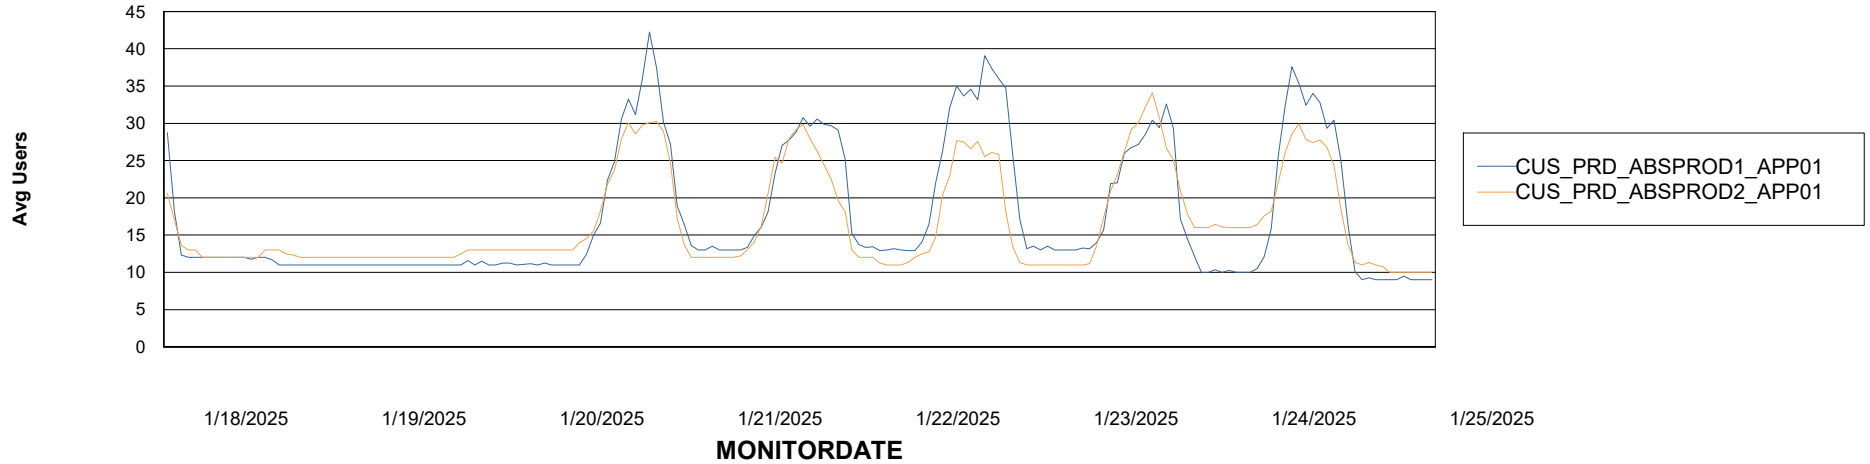

Avg users per day per ABS server