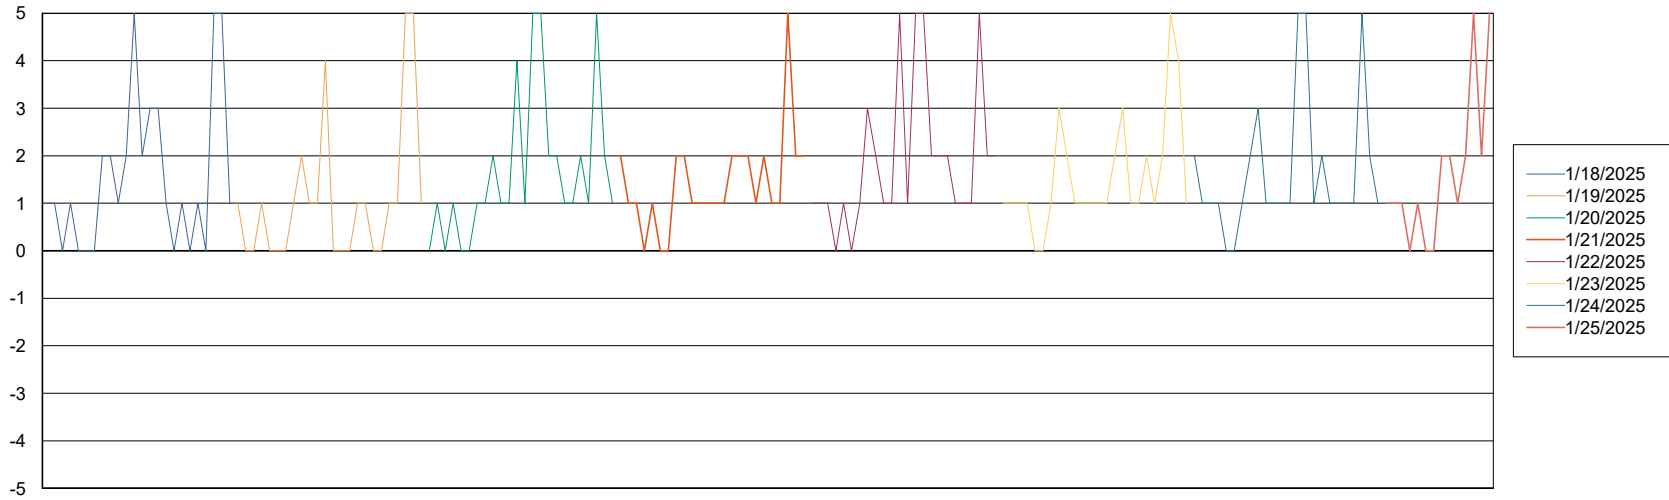

Recovery lag for last 7 days