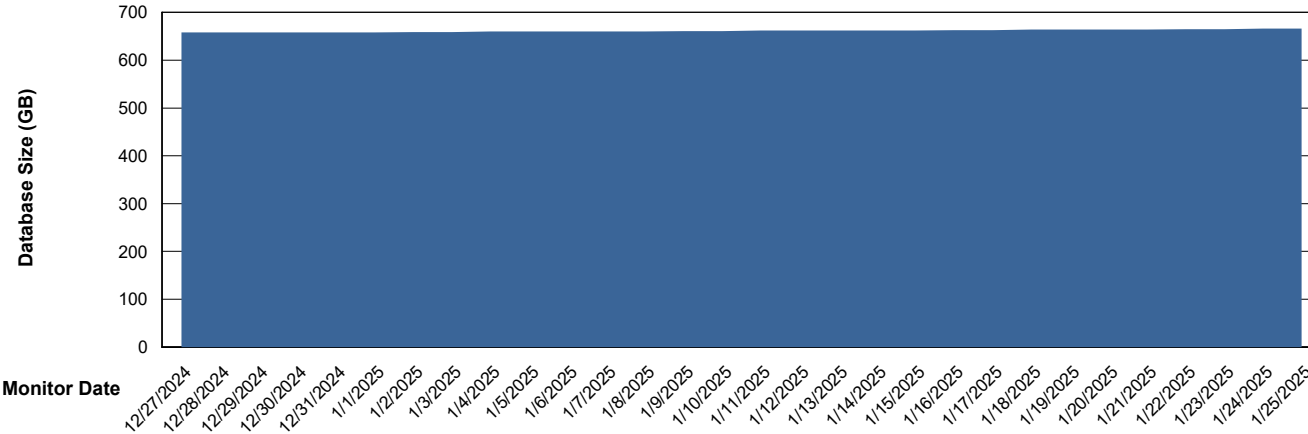

Database growth over last month

Database Tablespace CUS_PRD_ABSDB1_ABS1

Date	Tablespace Name	Filesize (Gb)	Usedsize (Gb)	Percentage free
1/25/2025	ABSDATA	298	245	18
	INDX	480	405	16
1/24/2025	ABSDATA	298	245	18
	INDX	480	405	16
1/23/2025	ABSDATA	298	245	18
	INDX	480	405	16
1/22/2025	ABSDATA	298	245	18
	INDX	480	404	16
1/21/2025	ABSDATA	298	244	18
	INDX	480	404	16
1/20/2025	ABSDATA	298	244	18
	INDX	480	404	16
1/19/2025	ABSDATA	298	244	18
	INDX	480	404	16