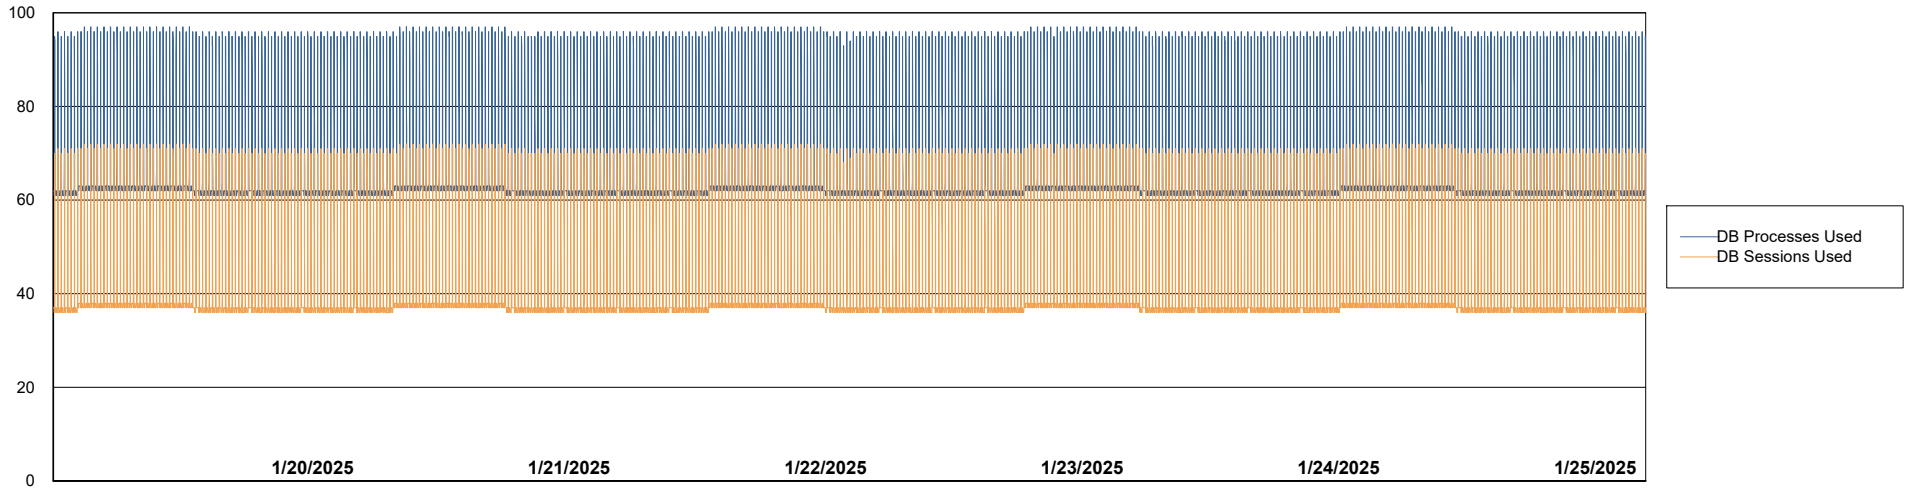

Database Performance CLO_PRD_CLO-ORA02_HSBABS1

DB Processes Max 1,000