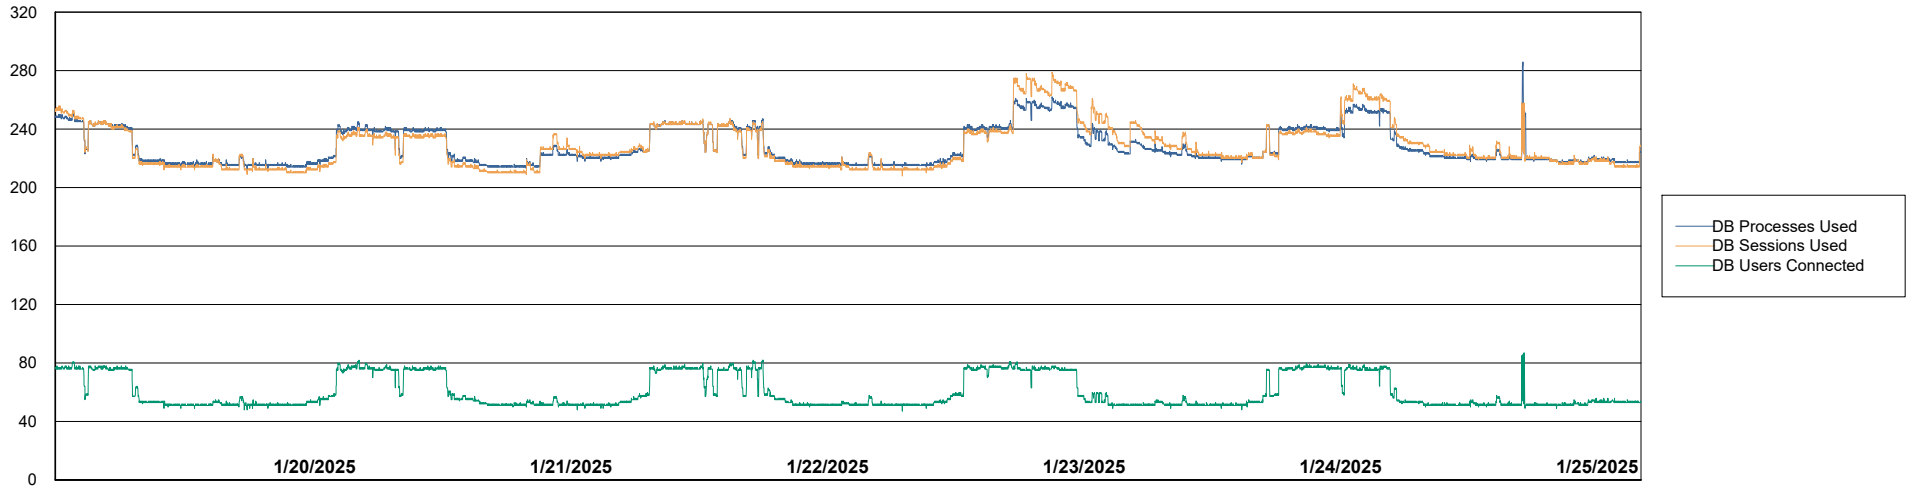

Database Performance CLO_PRD_CLO-ORA01_ABS1