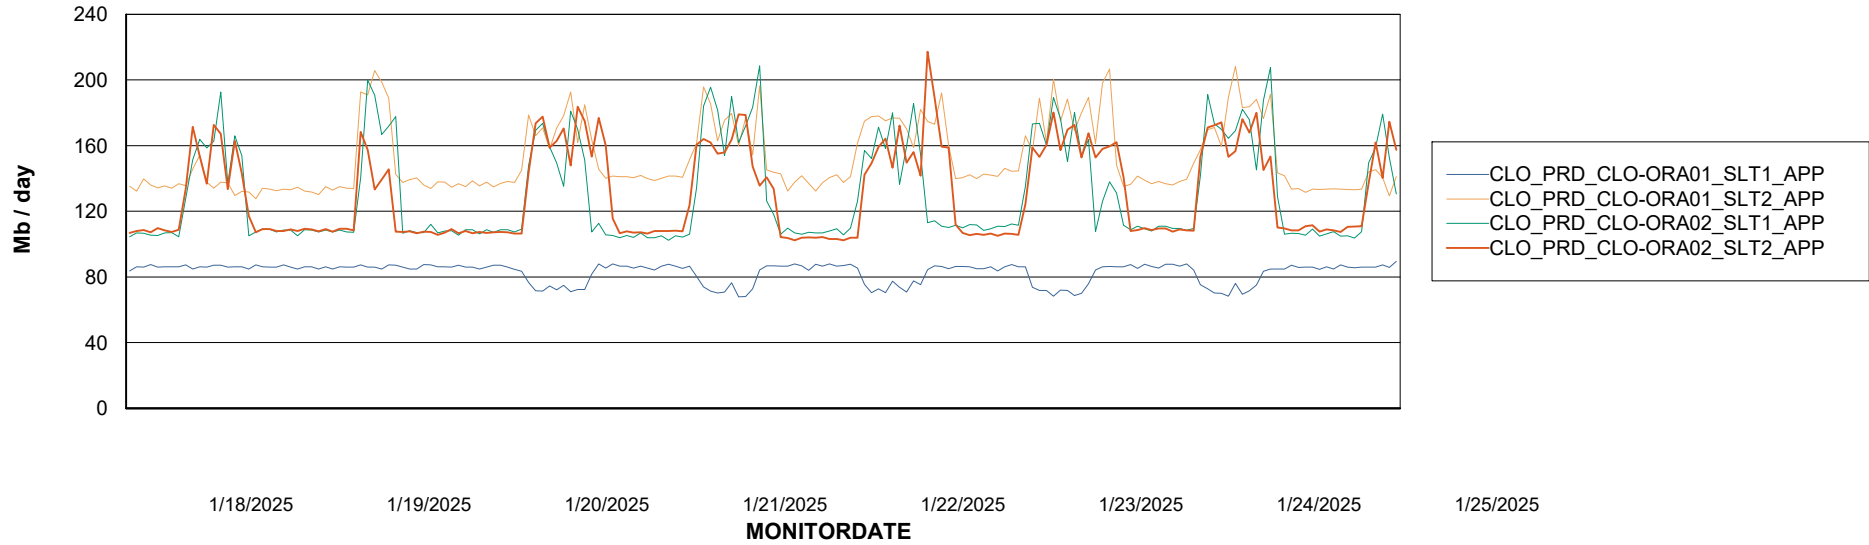

ABSSolute Application Server Services

Avg memory used per ABS Server Service