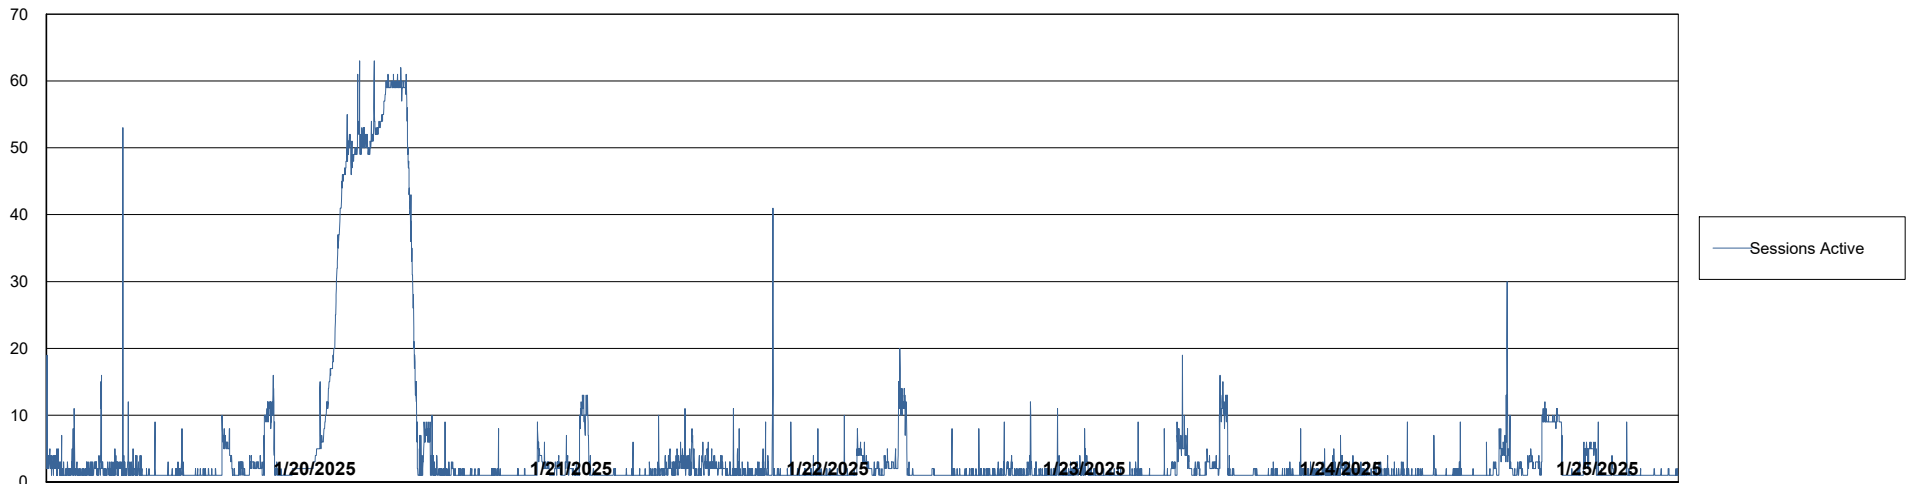

Database Performance: CLB-DBS1-AMS_PROD_ABS1