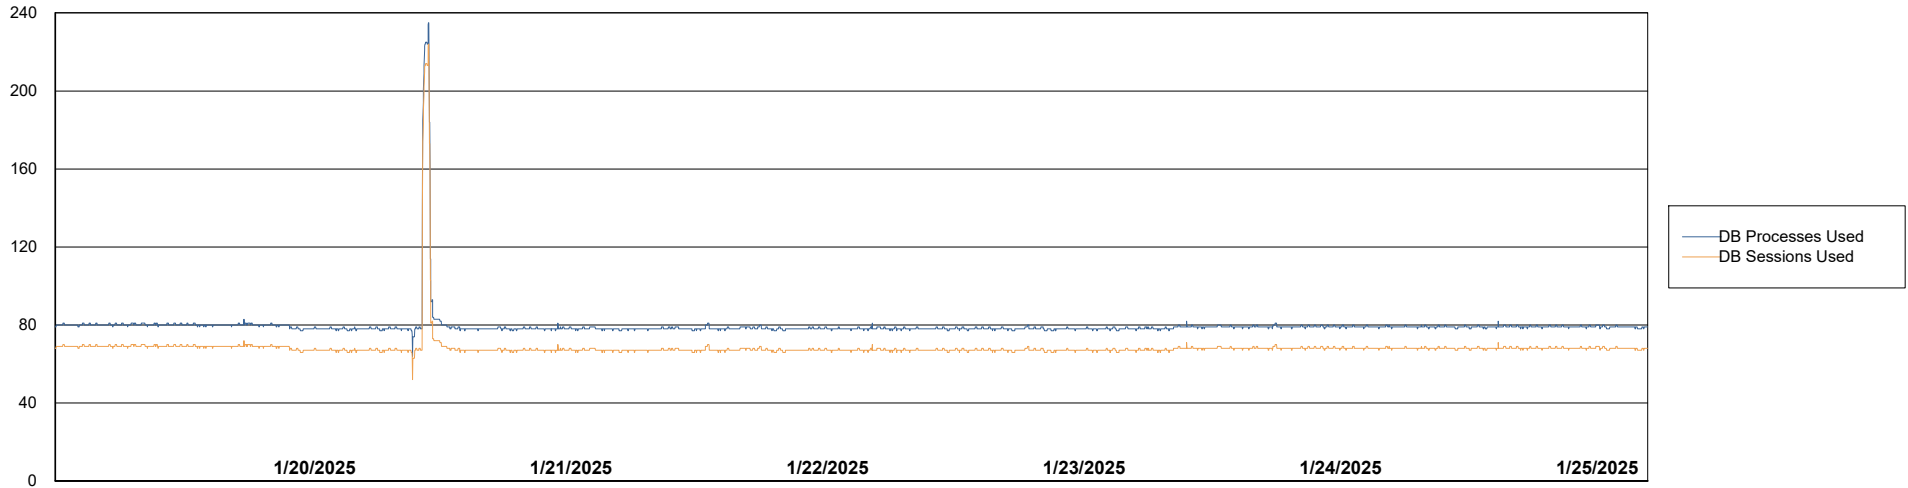

Database Performance   CLB-DBS2-AMS_PROD_HSBABS1

DB Processes Max   1,000
DB Processes Max   4
DB Processes Max   0