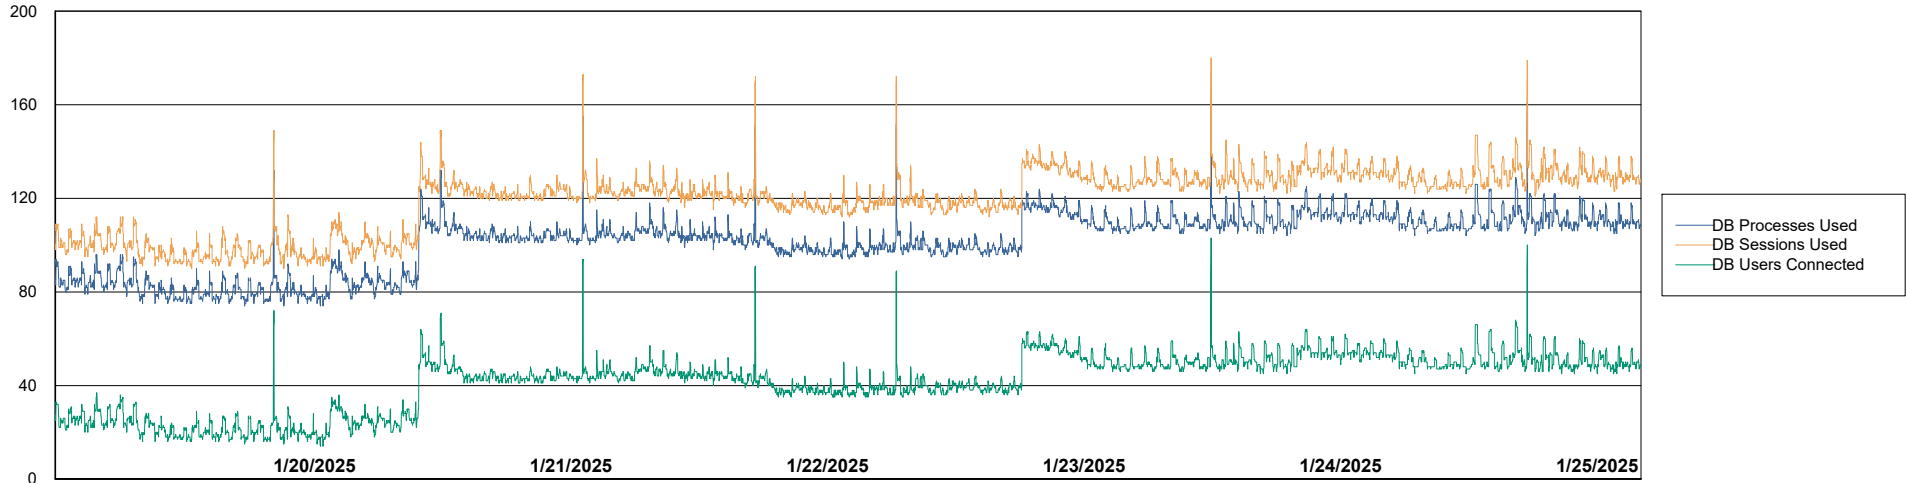

Weekly SLA Customer Report

Customer CLB OCI AMS Production
Database ID 196

Database Performance CLB-BI2-AMS_ABS1_DB_FL

Weekly SLA Customer Report

Customer CLB OCI AMS Production
Database ID 196

Database Performance CLB-BI-AMS_ABS1_DB