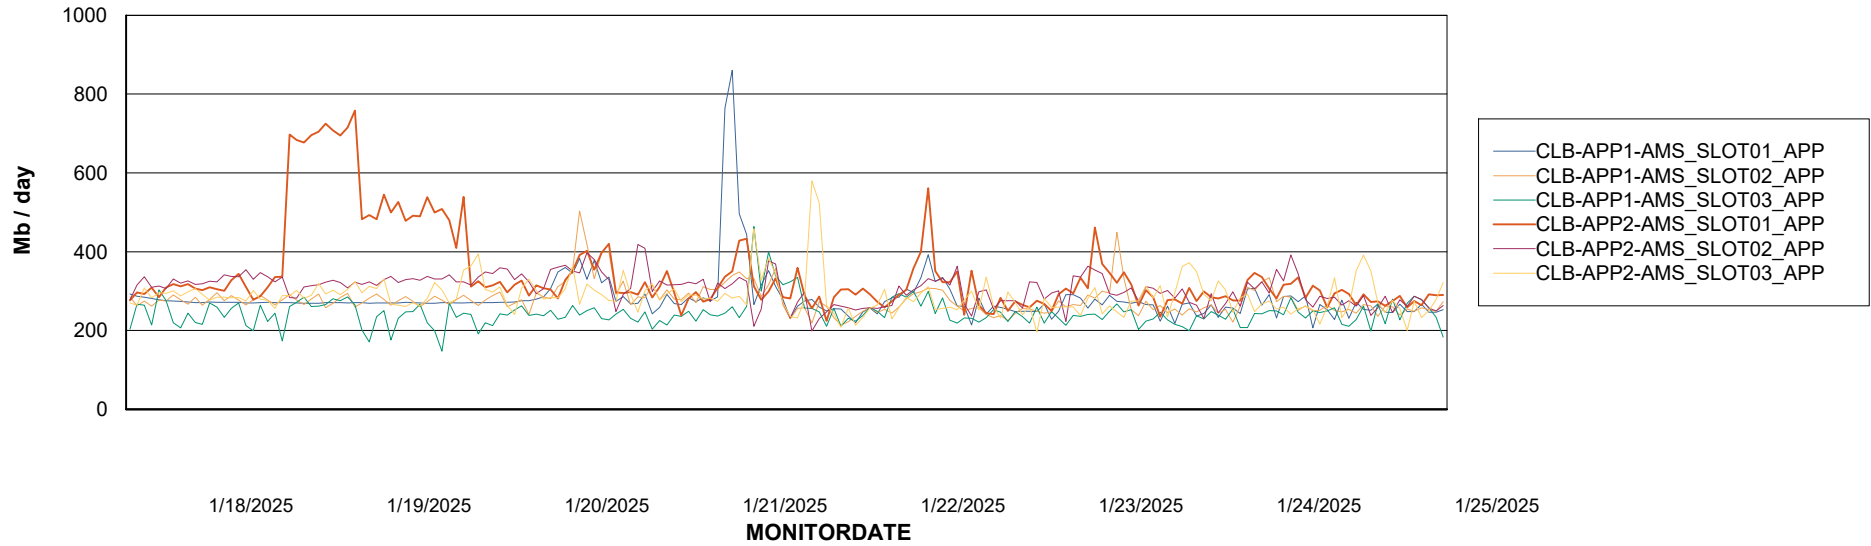

ABSSolute Application Server Services

Avg memory used per ABS Server Service