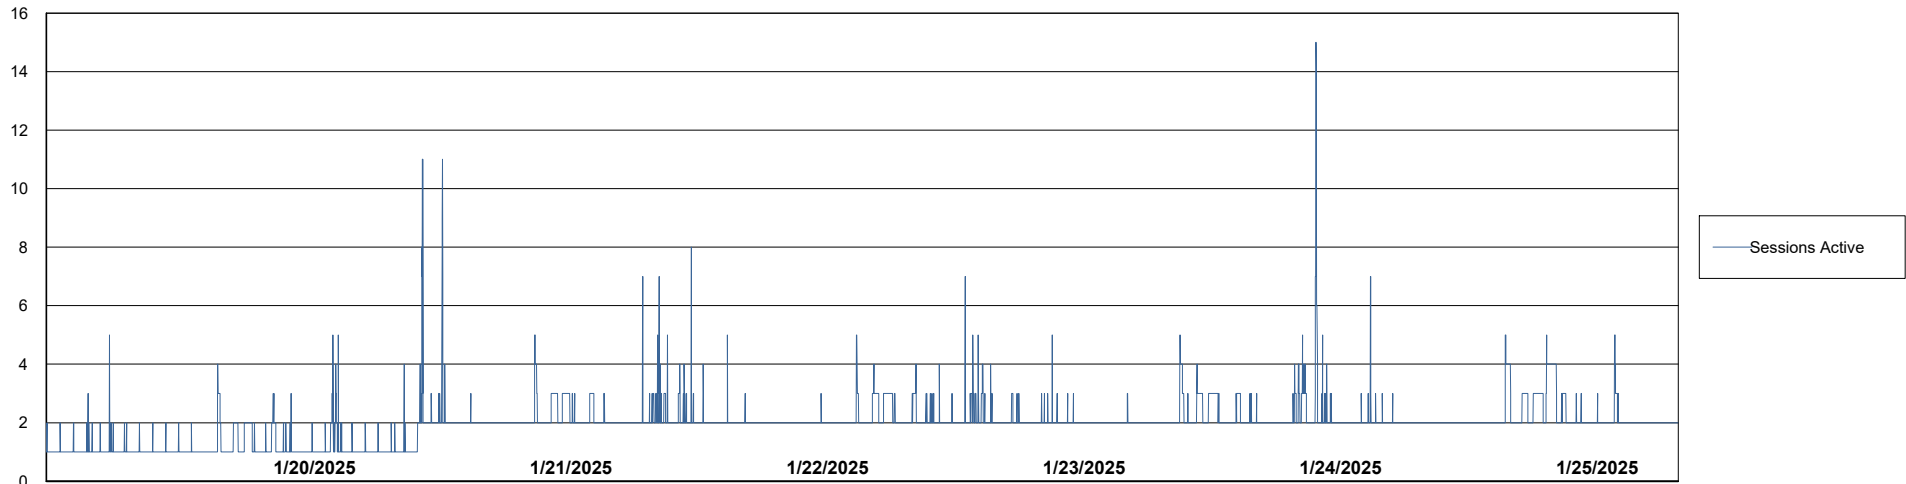

Weekly SLA Customer Report

Customer CLB OCI AMS Production
Database ID 196

Database Performance CLB-BI2-AMS_ABS1_DB_FL

Weekly SLA Customer Report

Customer CLB OCI AMS Production
Database ID 196

Database Performance CLB-BI-AMS_ABS1_DB