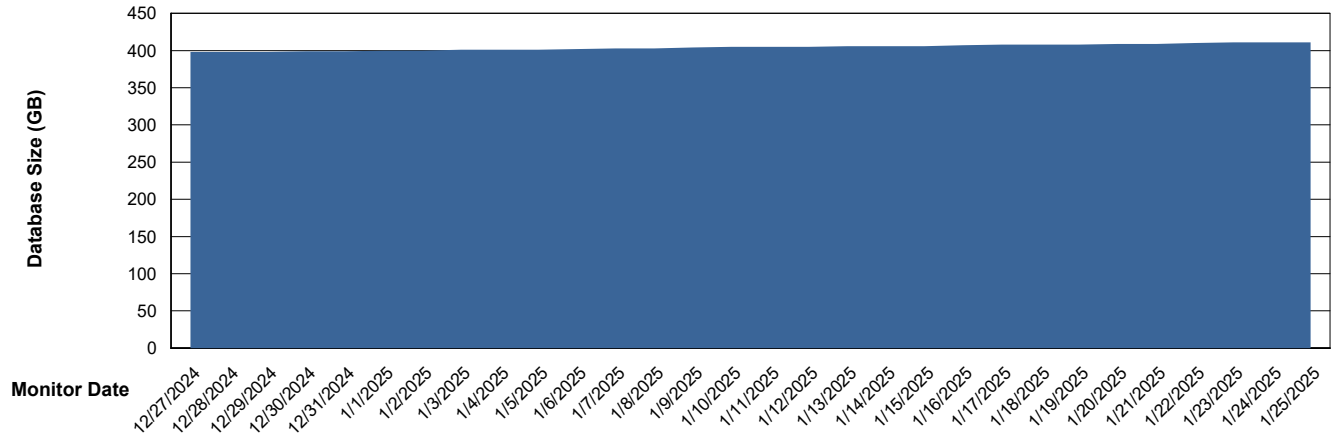

DATABASE SIZE CLB-BI-AMS_ABS1_DB

Database growth over last month

Weekly SLA Customer Report

Customer CLB OCI AMS Production
Database ID 196

DATABASE SIZE CLB-DBS1-AMS_PROD_ABS1

Database growth over last month