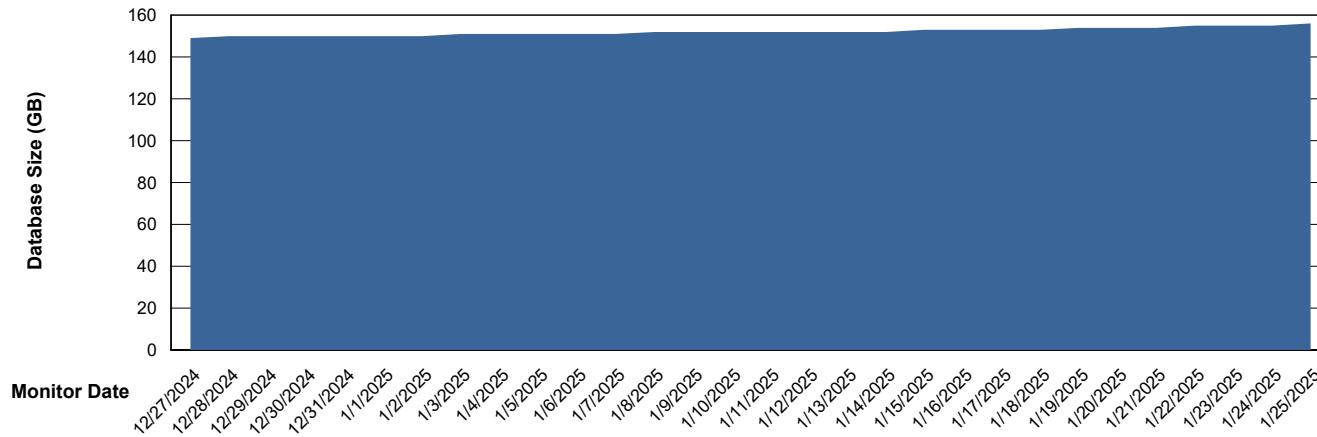

DB Processes Max 1,000
DB Processes Max 4
DB Processes Max 0

Weekly SLA Customer Report

Customer CLB OCI AMS Production
Database ID 196

DATABASE SIZE CLB-BI2-AMS_ABS1_DB_FL

Database growth over last month

DATABASE SIZE CLB-BI-AMS_ABS1_DB

Database growth over last month

Weekly SLA Customer Report

Customer CLB OCI AMS Production
Database ID 196

DATABASE SIZE CLB-DBS1-AMS_PROD_ABS1

Database growth over last month