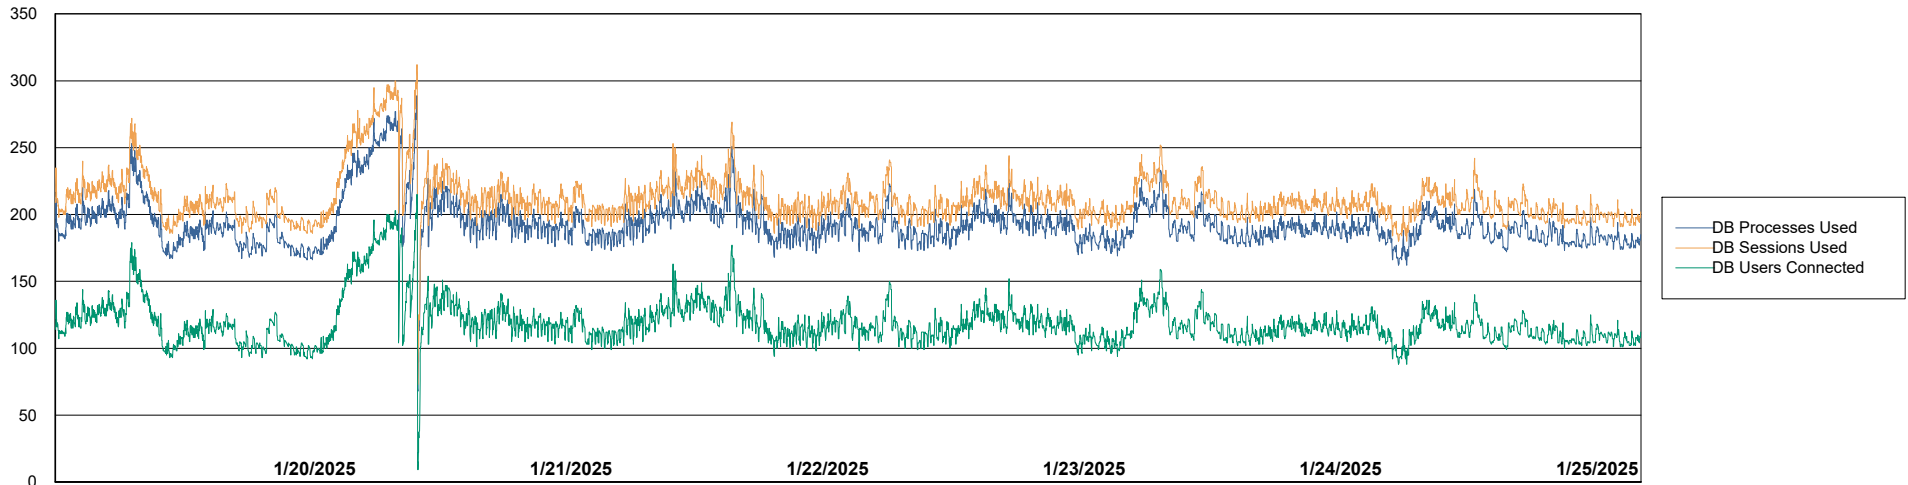

Database Performance: CLB-DBS1-AMS_PROD_ABS1