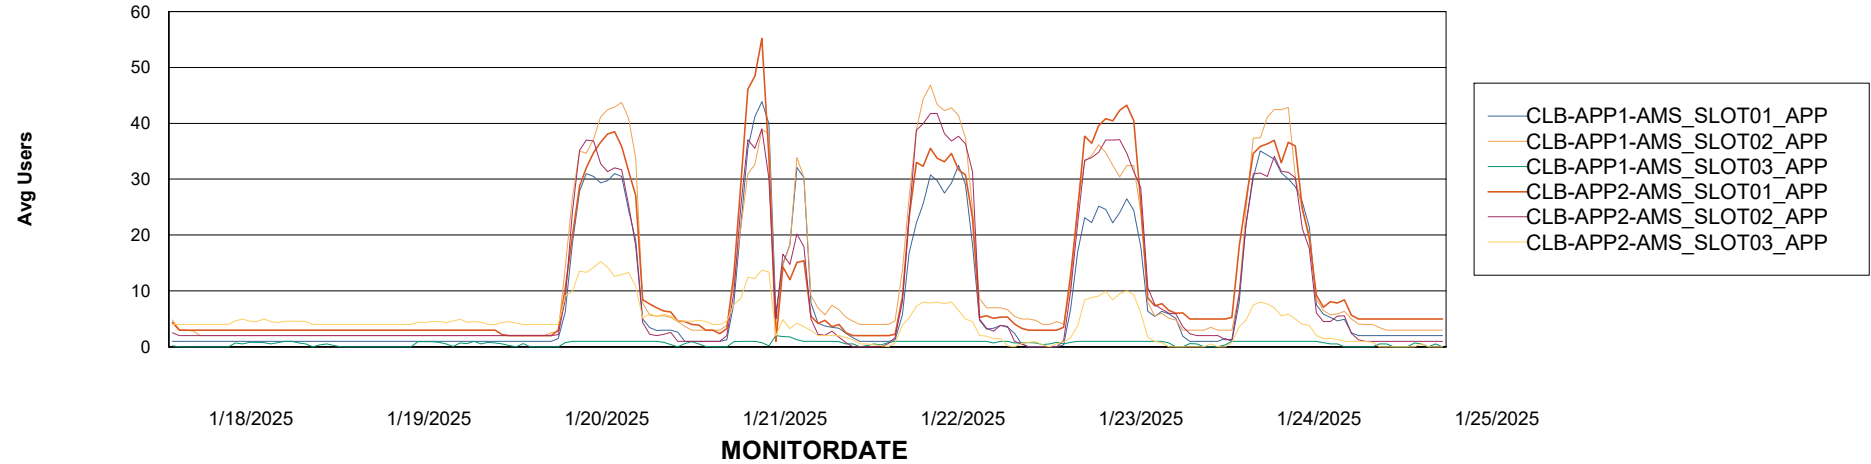

Avg users per day per ABS server