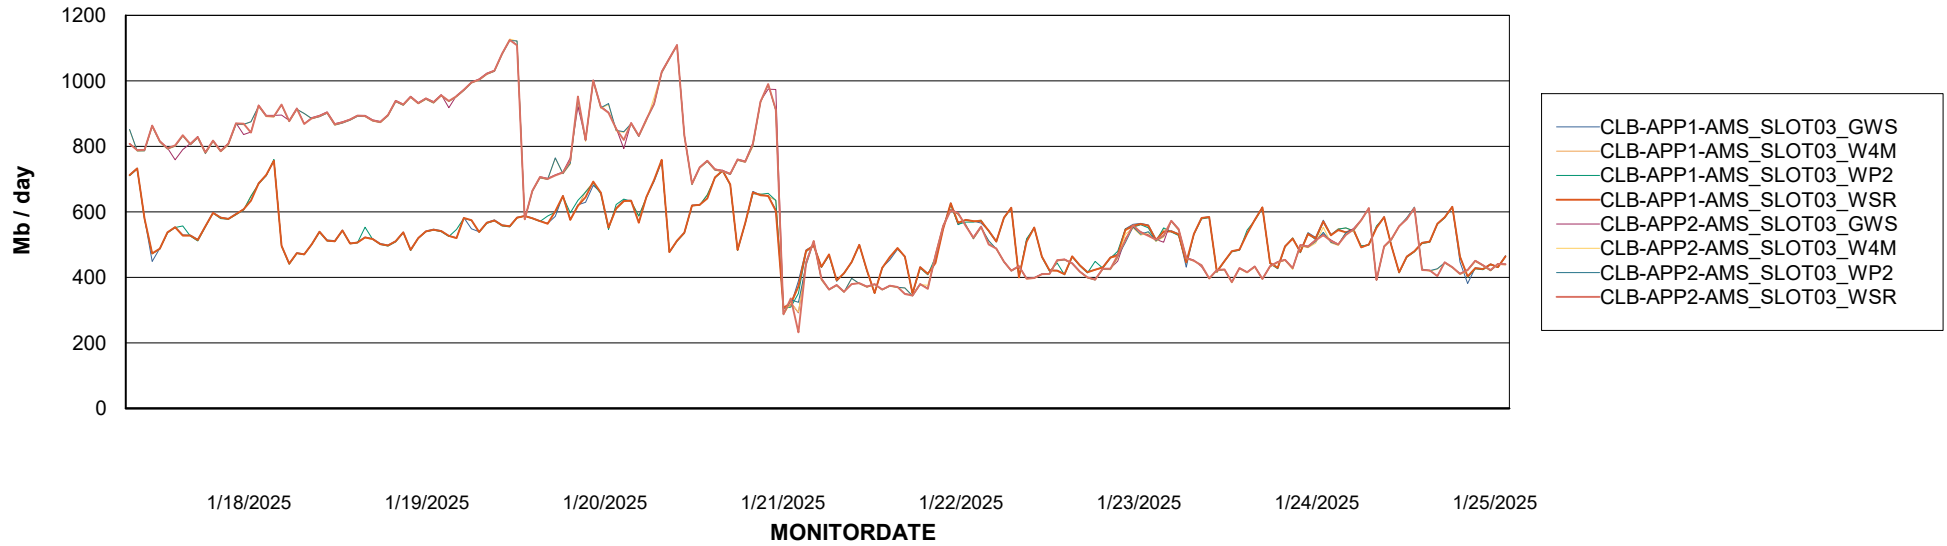

Avg memory used per ReportServer Service

Weekly SLA Customer Report

Customer CLB OCI AMS Production
Database ID 196

ABSSolute Web Component Services

Avg memory used per ABS Web component

Weekly SLA Customer Report