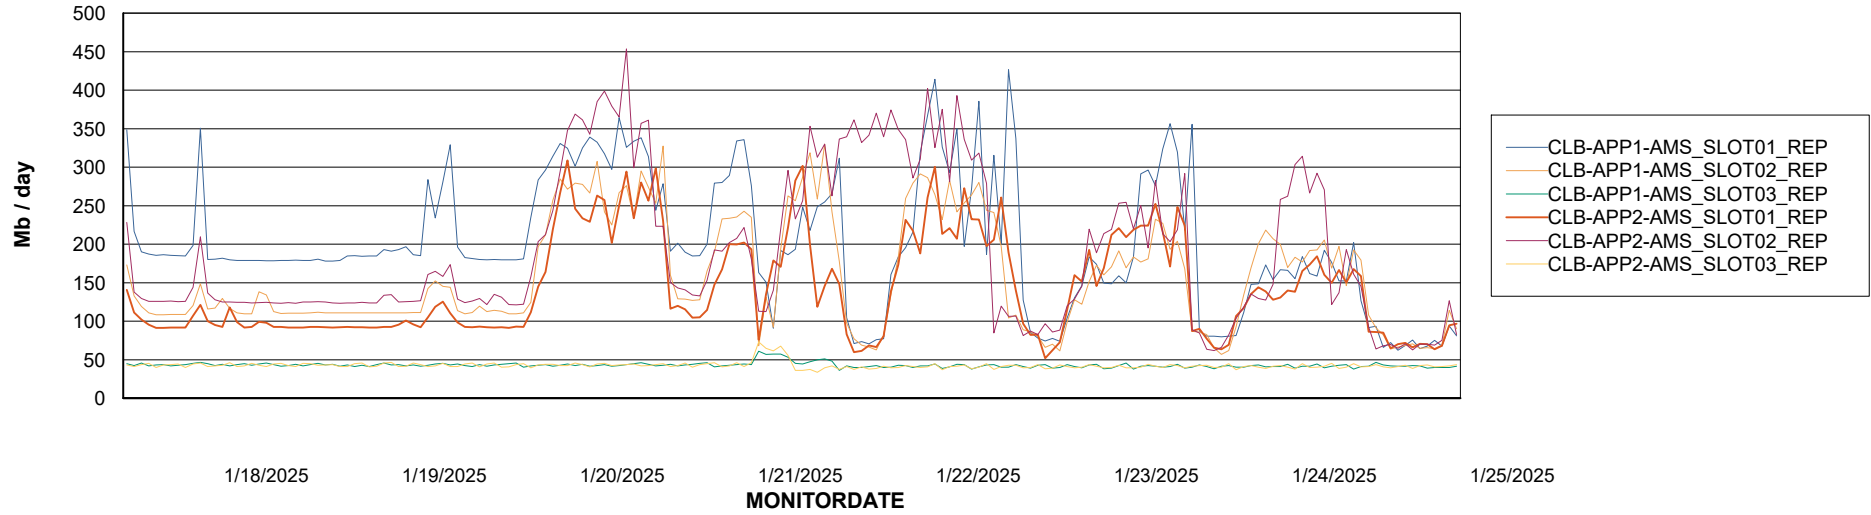

ABSSolute Application ReportServer Services

Avg memory used per ReportServer Service