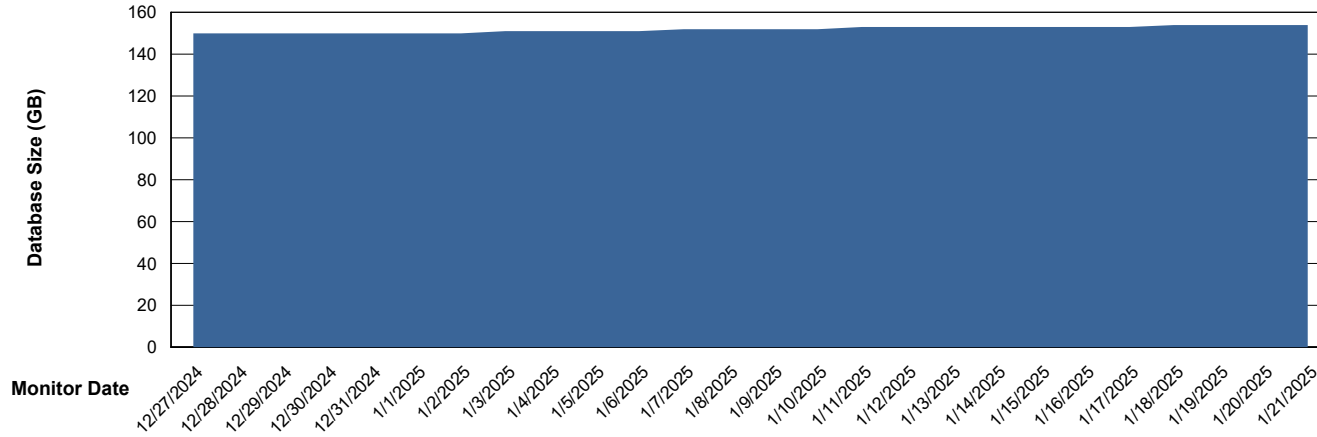

DB Processes Max 1,000
DB Processes Max 4
DB Processes Max 0

Weekly SLA Customer Report

Customer CLB OCI AMS Production
Database ID 196

DATABASE SIZE CLB-BI2-AMS_ABS1_DB_FL

Database growth over last month

DATABASE SIZE CLB-BI-AMS_ABS1_DB

Database growth over last month

Weekly SLA Customer Report

Customer CLB OCI AMS Production
Database ID 196

DATABASE SIZE CLB-DBS1-AMS_PROD_ABS1

Database growth over last month