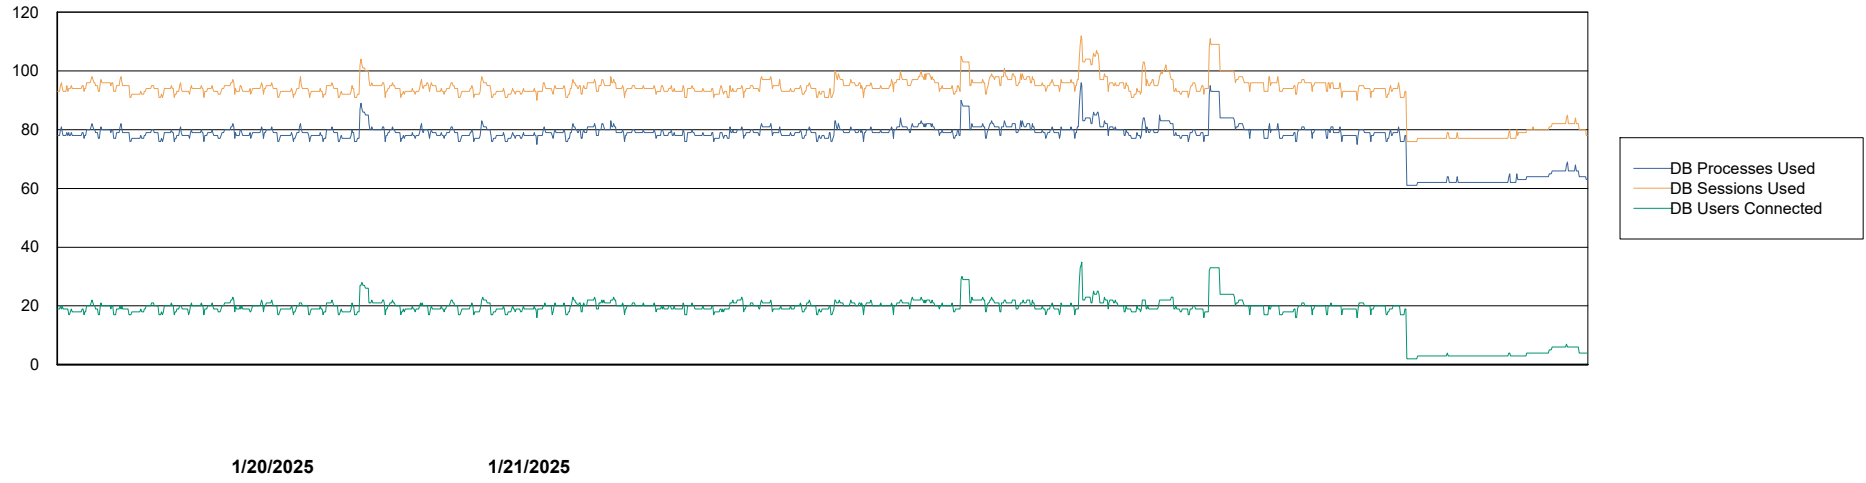

Database Performance   CLB-BI2-AMS_ABS1_DB_FL