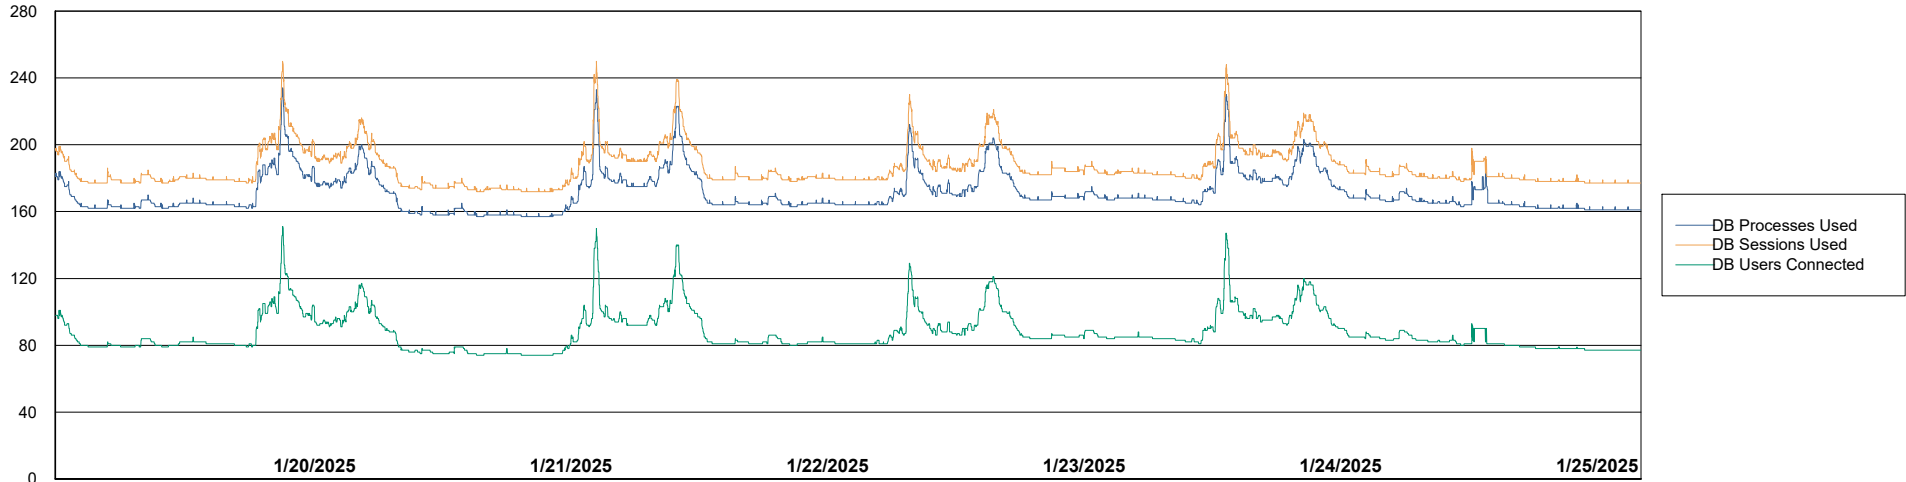

Database Performance AUJ_DB3_Primary