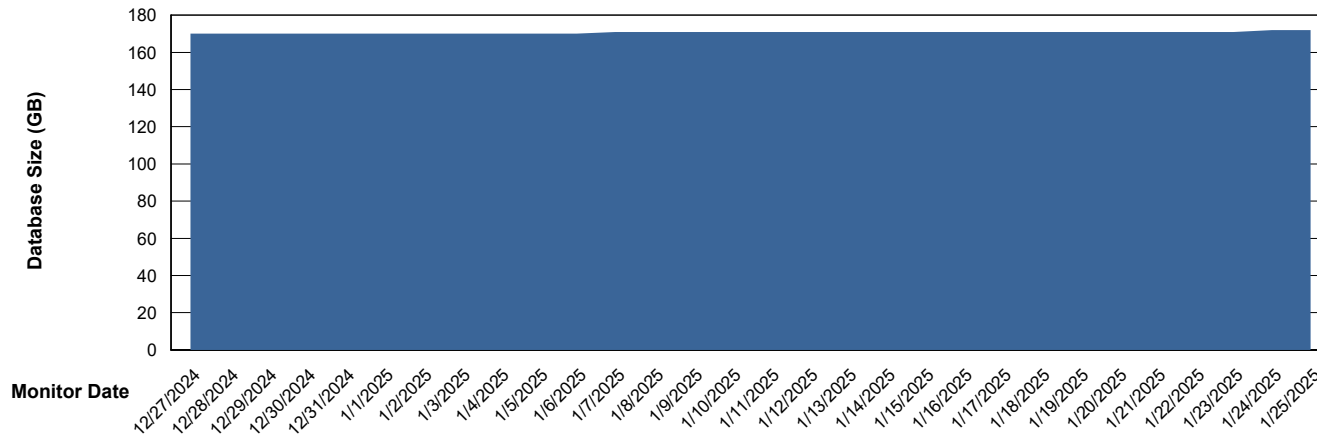

Customer AUJ_Production
Database ID 41

Database Performance AUJ_DB3_Primary

Weekly SLA Customer Report

Customer AUJ_Production
Database ID 41

DATABASE SIZE AUJ_ABSEM3_DB

Database growth over last month

DATABASE SIZE AUJ_BI3_DB

Database growth over last month

Weekly SLA Customer Report

Customer AUJ_Production
Database ID 41

DATABASE SIZE AUJ_DB3_Primary

Database growth over last month

Weekly SLA Customer Report

Customer AUJ_Production
Database ID 41