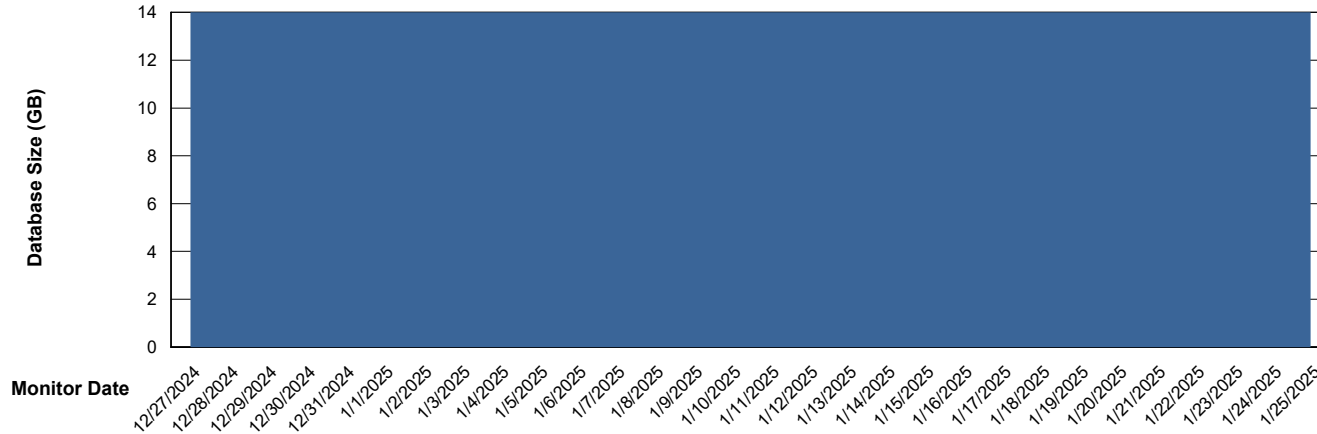

Customer AUJ_Production
Database ID 41

Database Performance AUJ_DB3_Primary

Weekly SLA Customer Report

Customer AUJ_Production
Database ID 41

DATABASE SIZE AUJ_ABSEM3_DB

Database growth over last month

DATABASE SIZE AUJ_BI3_DB

Database growth over last month

Weekly SLA Customer Report

Customer AUJ_Production
Database ID 41

DATABASE SIZE AUJ_DB3_Primary

Database growth over last month

Weekly SLA Customer Report

Customer AUJ_Production
Database ID 41