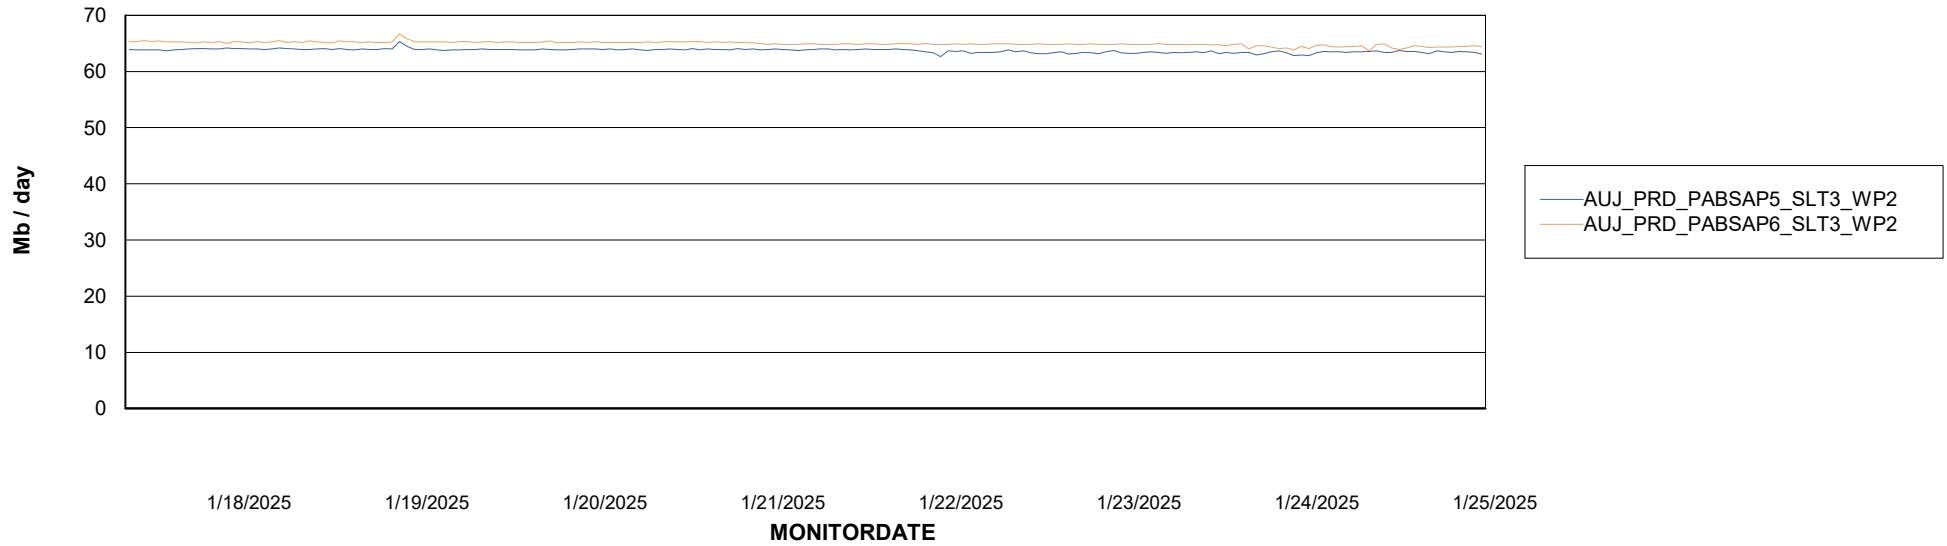

ABSSolute Application ReportServer Services

Avg memory used per ReportServer Service

Weekly SLA Customer Report

Customer AUJ_Production
Database ID 41

ABSolute Web Component Services

Avg memory used per ABS Web component