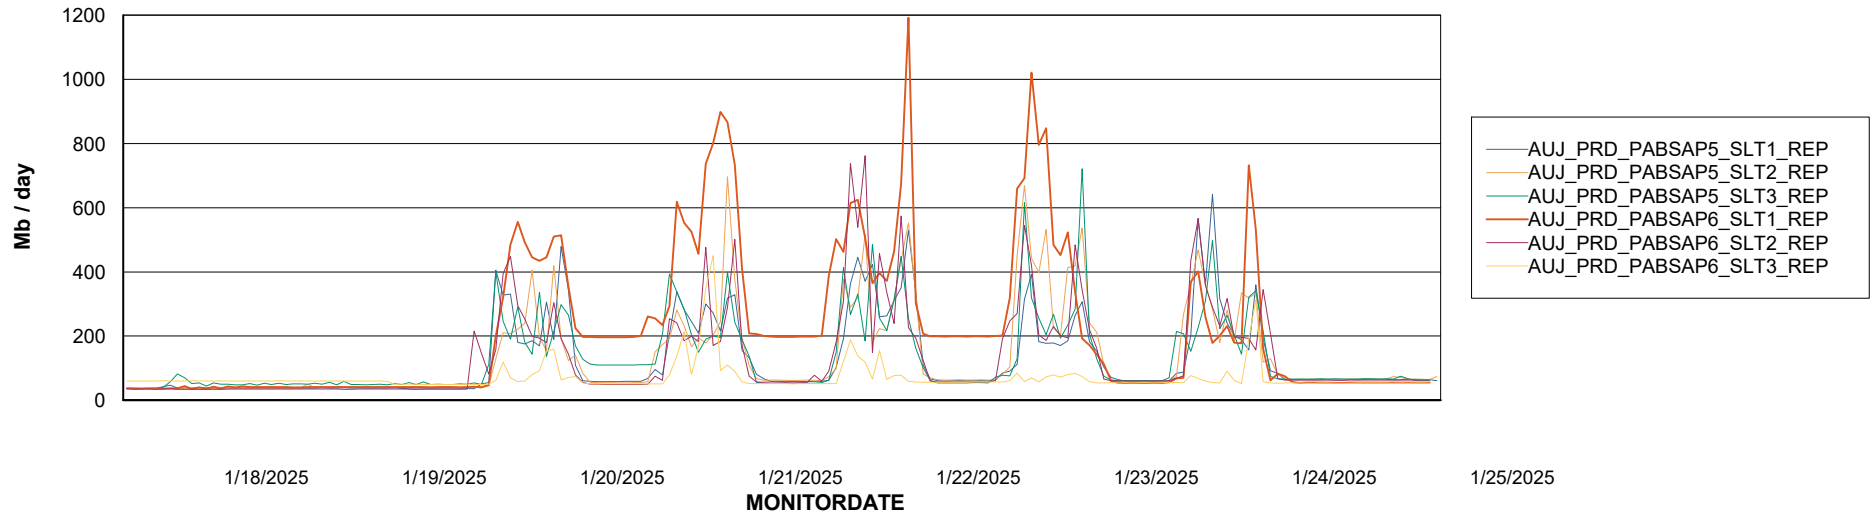

ABSSolute Application ReportServer Services

Avg memory used per ReportServer Service