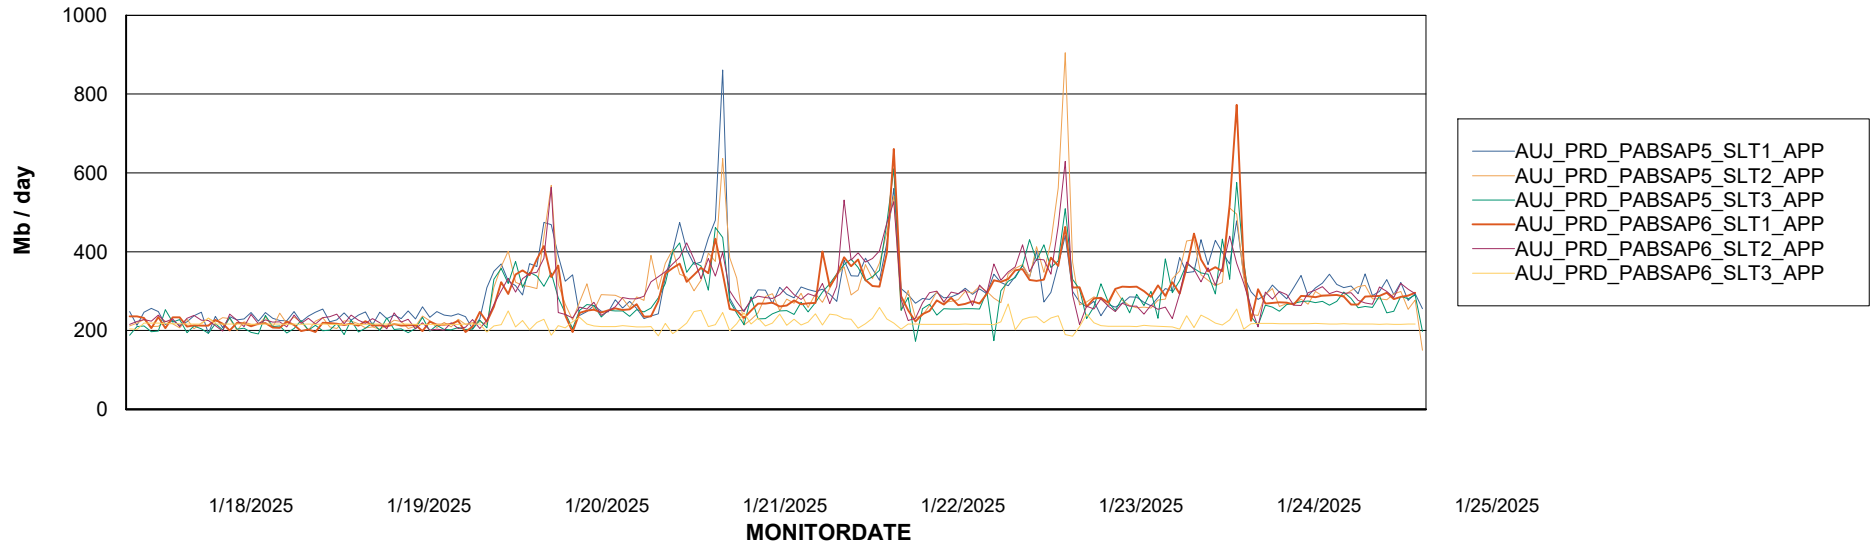

ABSSolute Application Server Services

Avg memory used per ABS Server Service