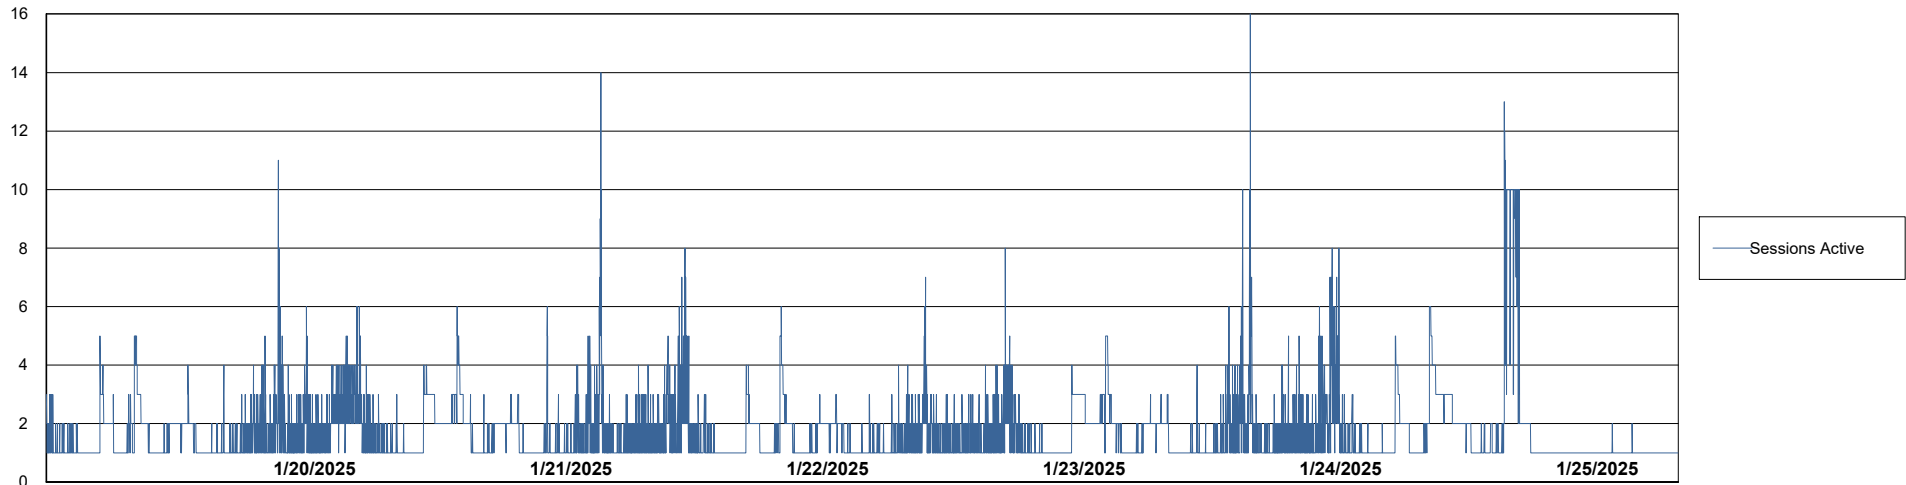

Database Performance AUJ_DB3_Primary