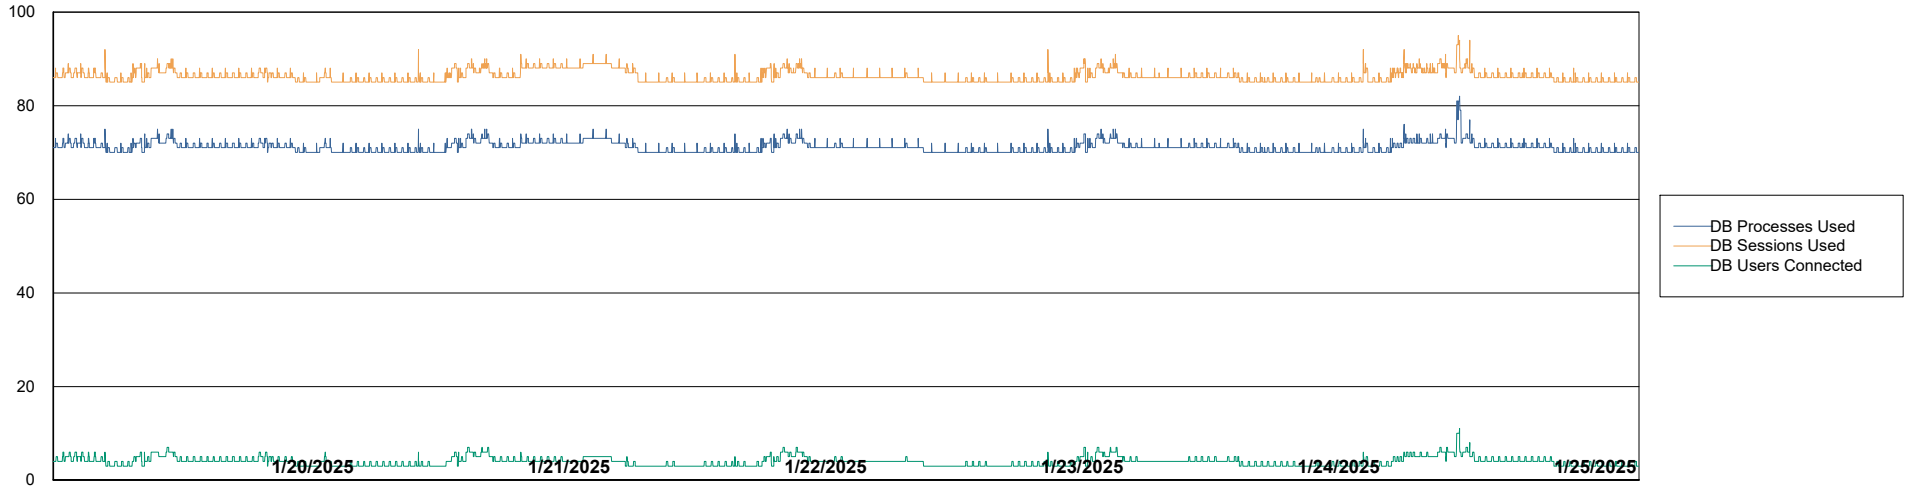

Weekly SLA Customer Report

Customer AUJ_Production
Database ID 41

Database Performance AUJ_ABSEM3_DB

Weekly SLA Customer Report

Customer AUJ_Production
Database ID 41

Database Performance AUJ_BI3_DB

Weekly SLA Customer Report