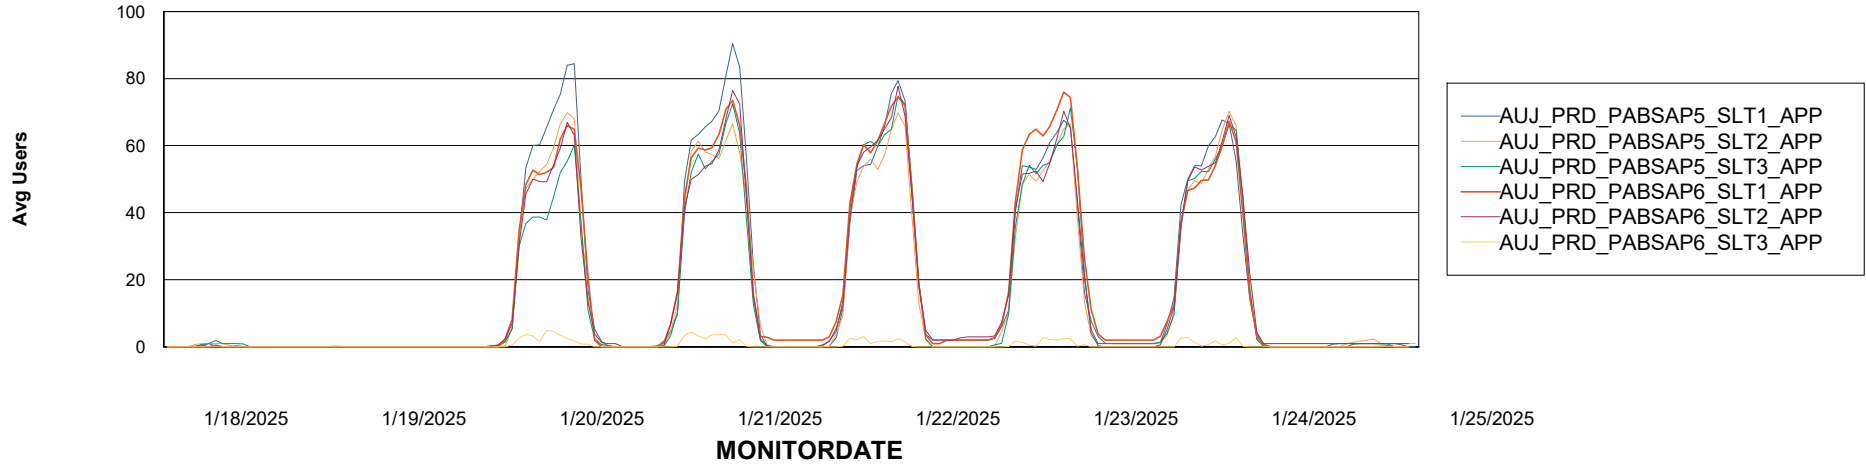

Weekly SLA Customer Report

Customer AUJ_Production
Database ID 41

ABSSolute Application Server Services

Avg memory used per ABS Server Service

Avg users per day per ABS server

Weekly SLA Customer Report

Customer AUJ_Production
Database ID 41