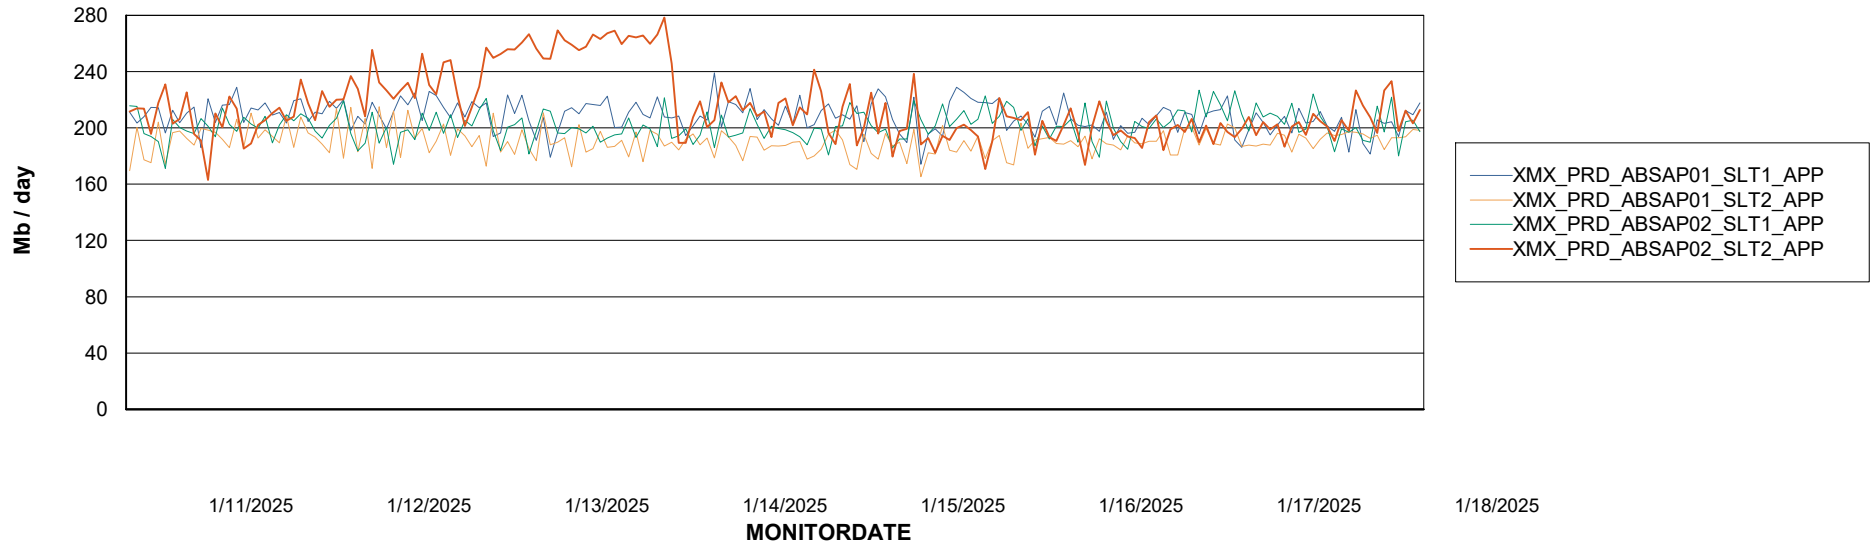

ABSSolute Application Server Services

Avg memory used per ABS Server Service