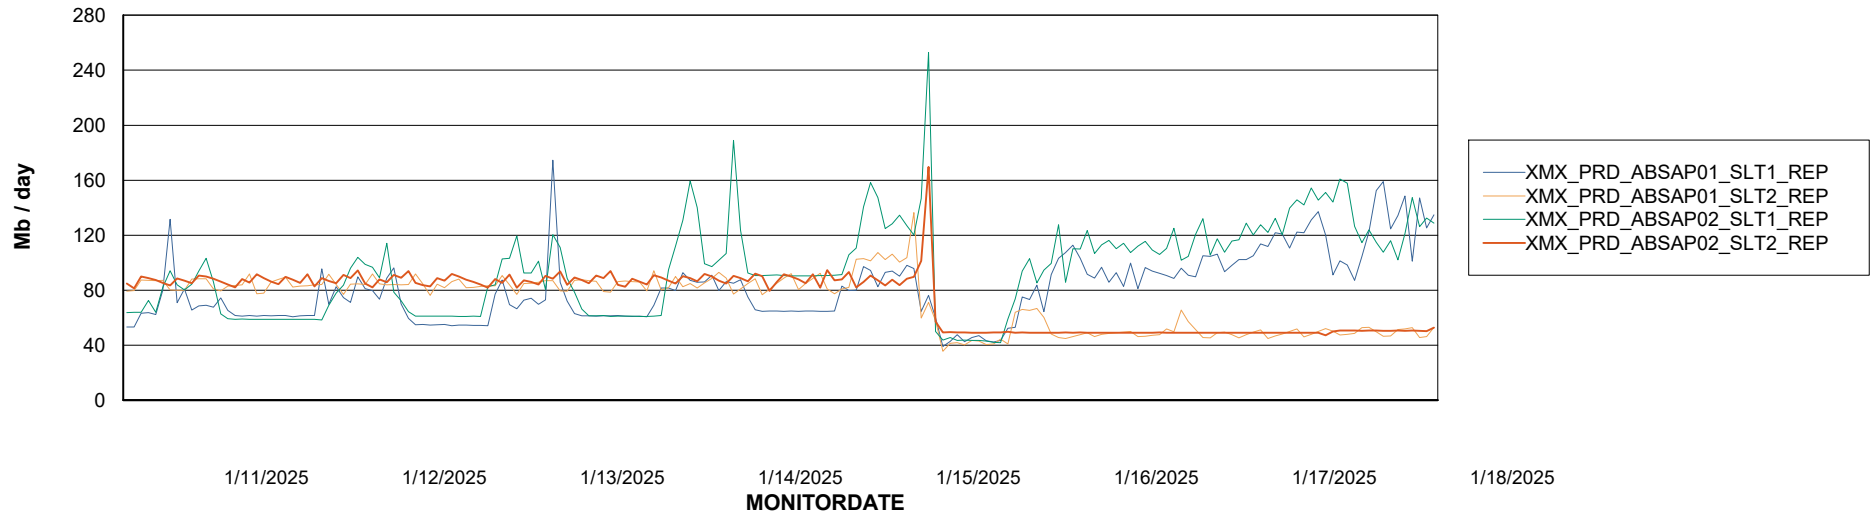

ABSSolute Application ReportServer Services

Avg memory used per ReportServer Service