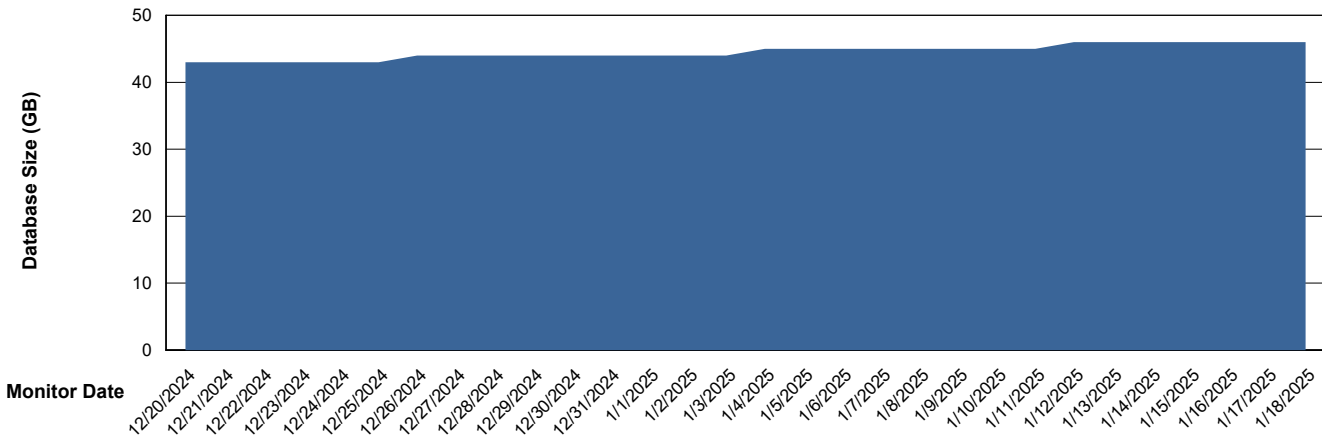

DATABASE SIZE XMX_PROD_ABSDB01_PRDB_ABS1

Database growth over last month