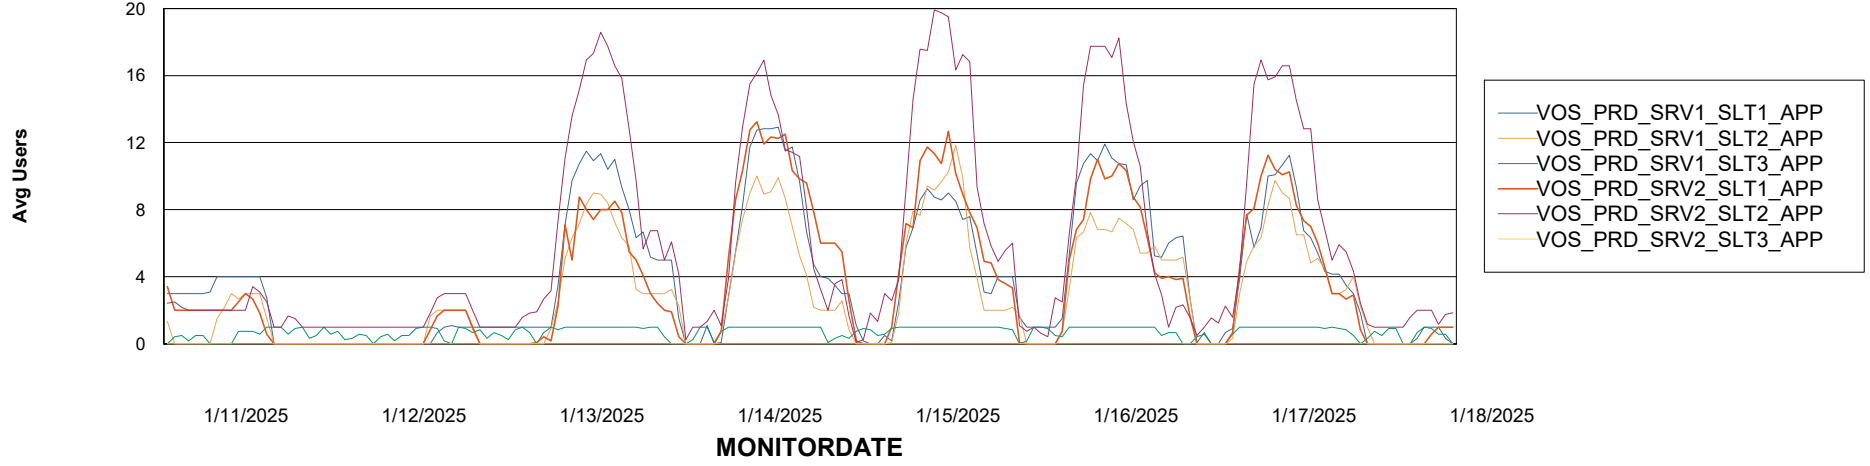

Avg users per day per ABS server