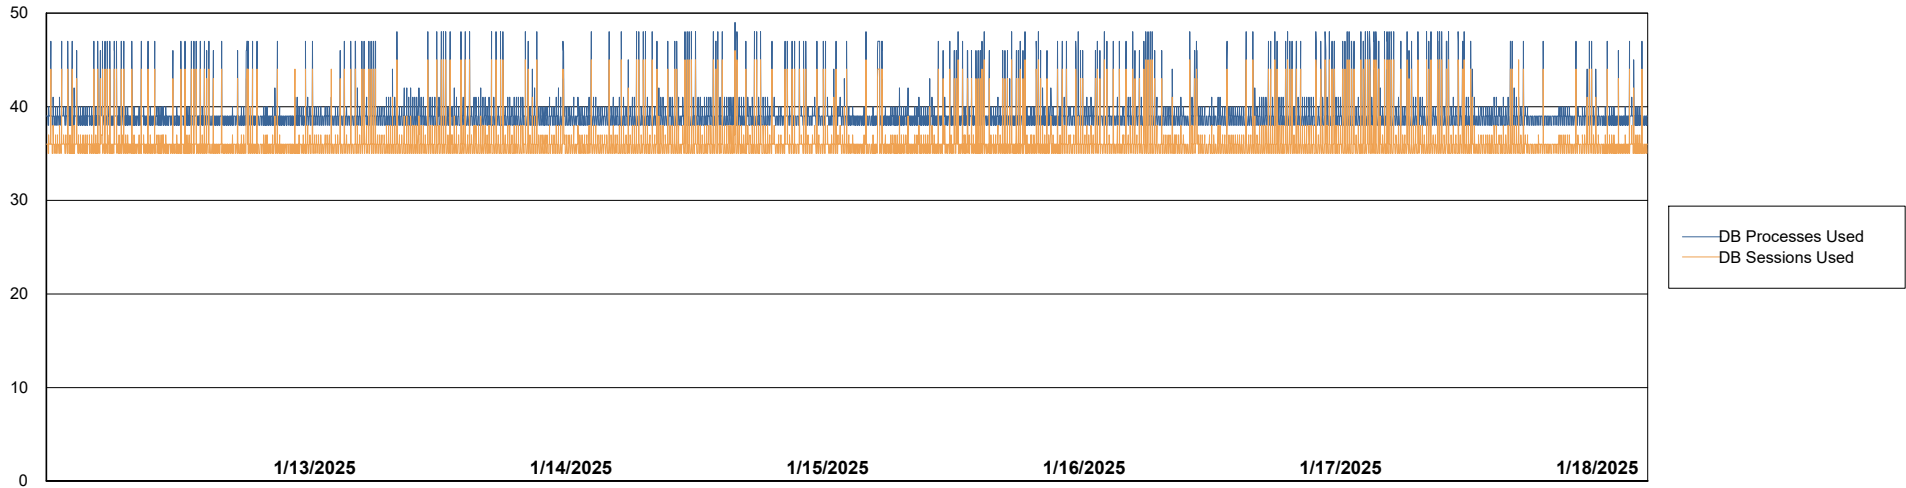

Database Performance VOS_PRD_ABSORA2-2022_HSBABS1

DB Processes Max 1,000