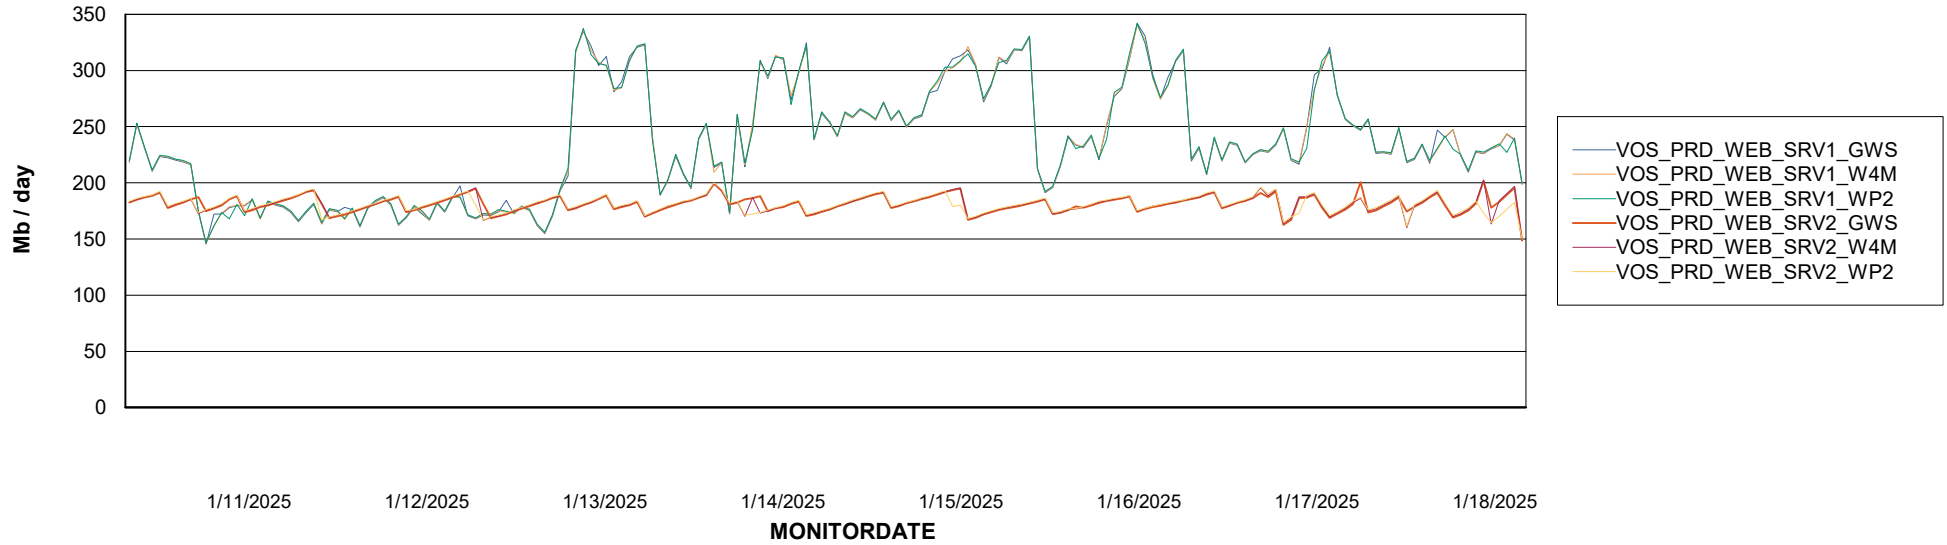

ABSSolute Web Component Services

Avg memory used per ABS Web component