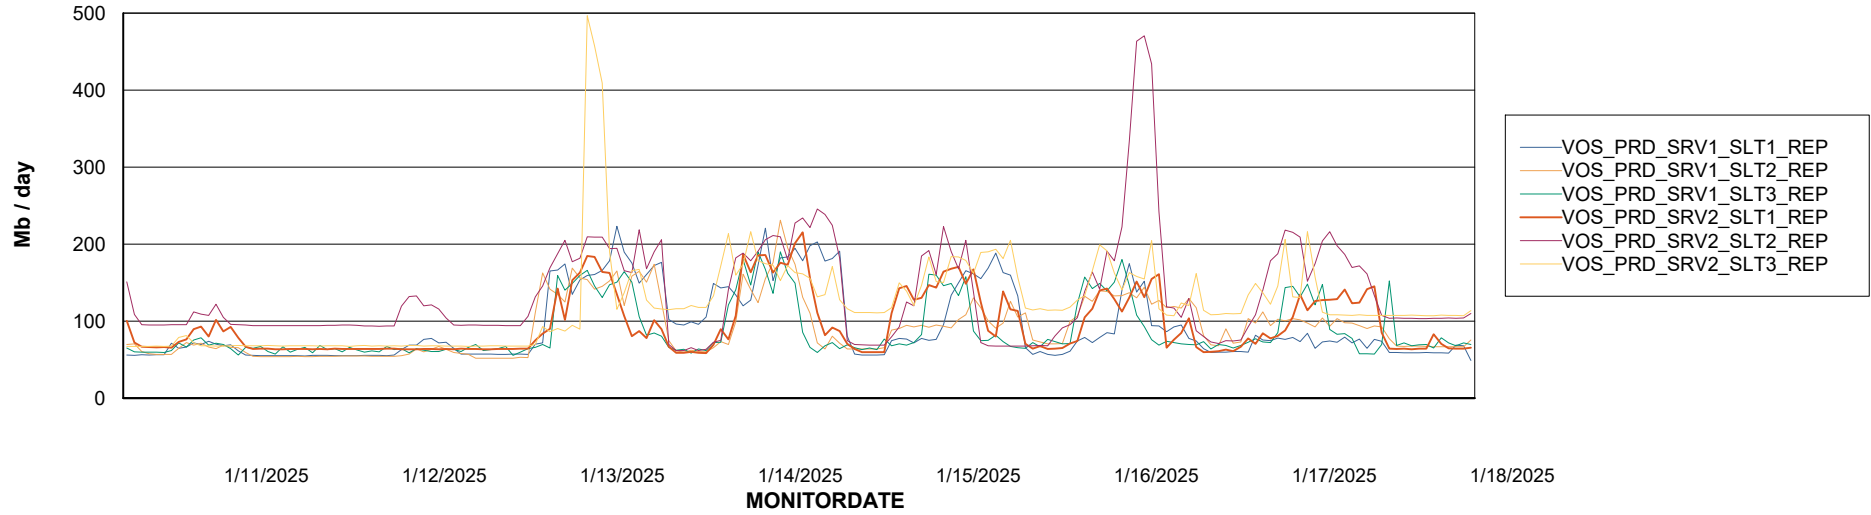

ABSSolute Application ReportServer Services

Avg memory used per ReportServer Service