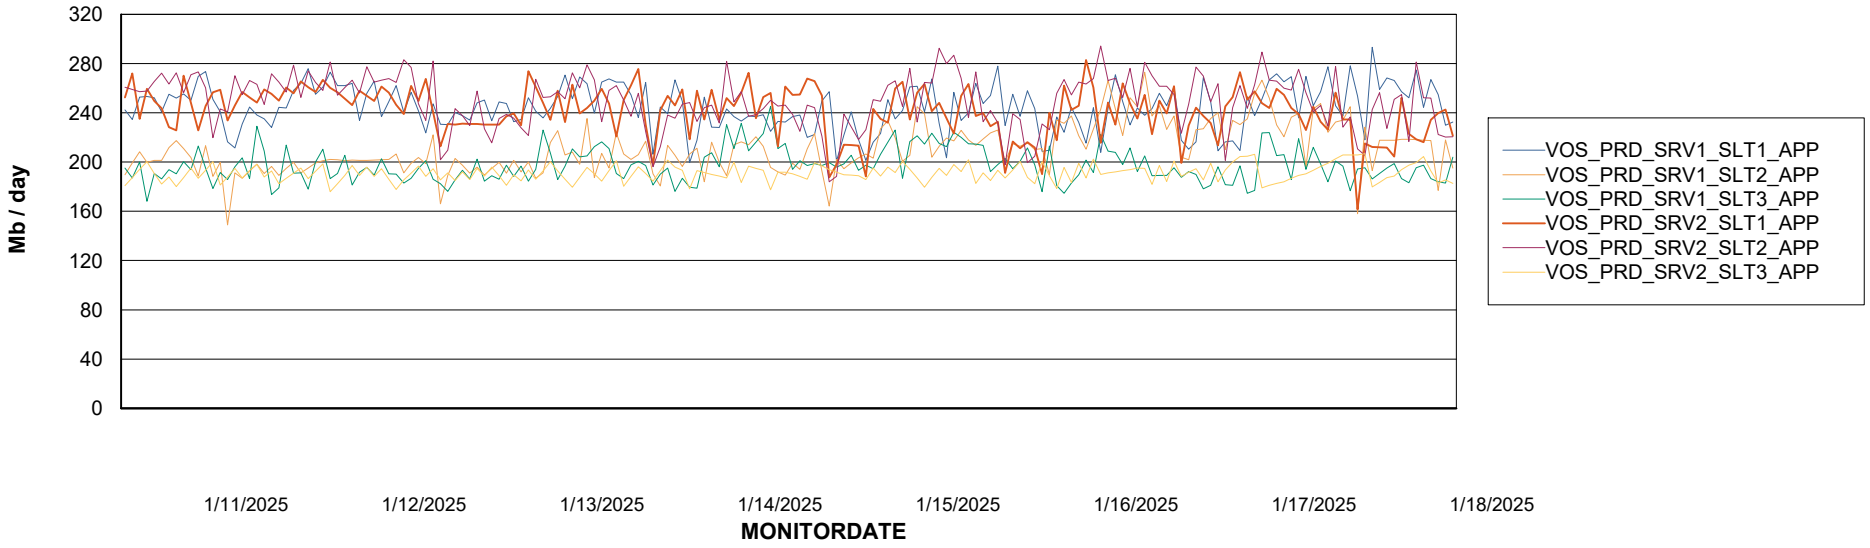

ABSSolute Application Server Services

Avg memory used per ABS Server Service