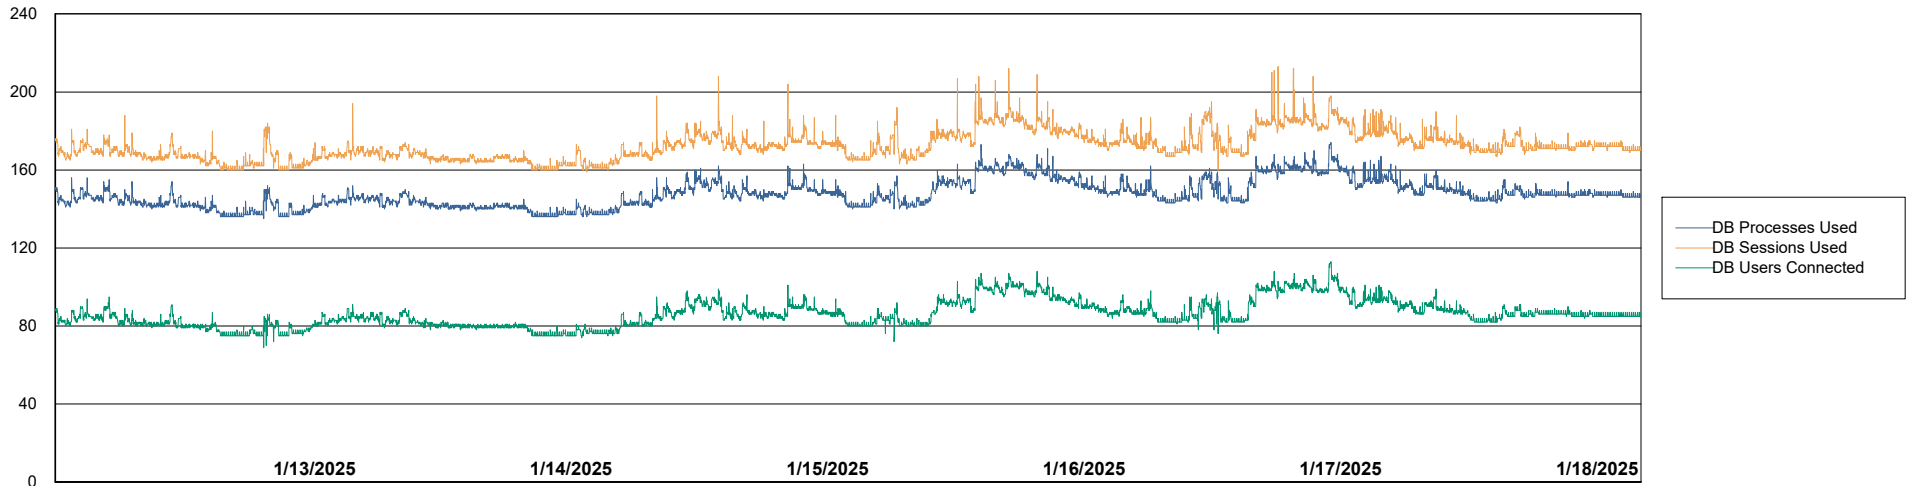

Database Performance VOS_PRD_ABSORA1-2022_ABS1