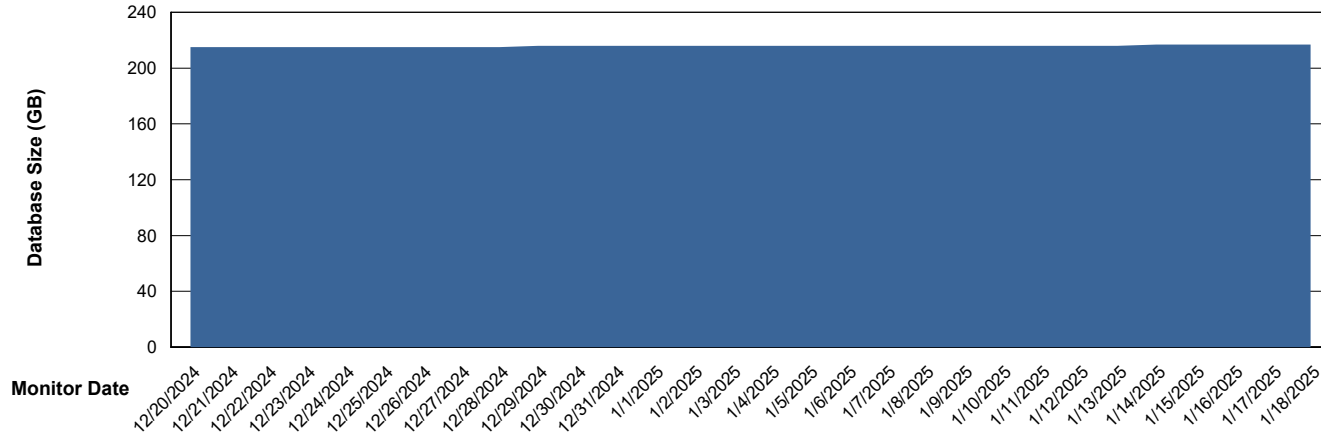

DATABASE SIZE VOS_PRD_ABSBI-2018_ABS1

Database growth over last month