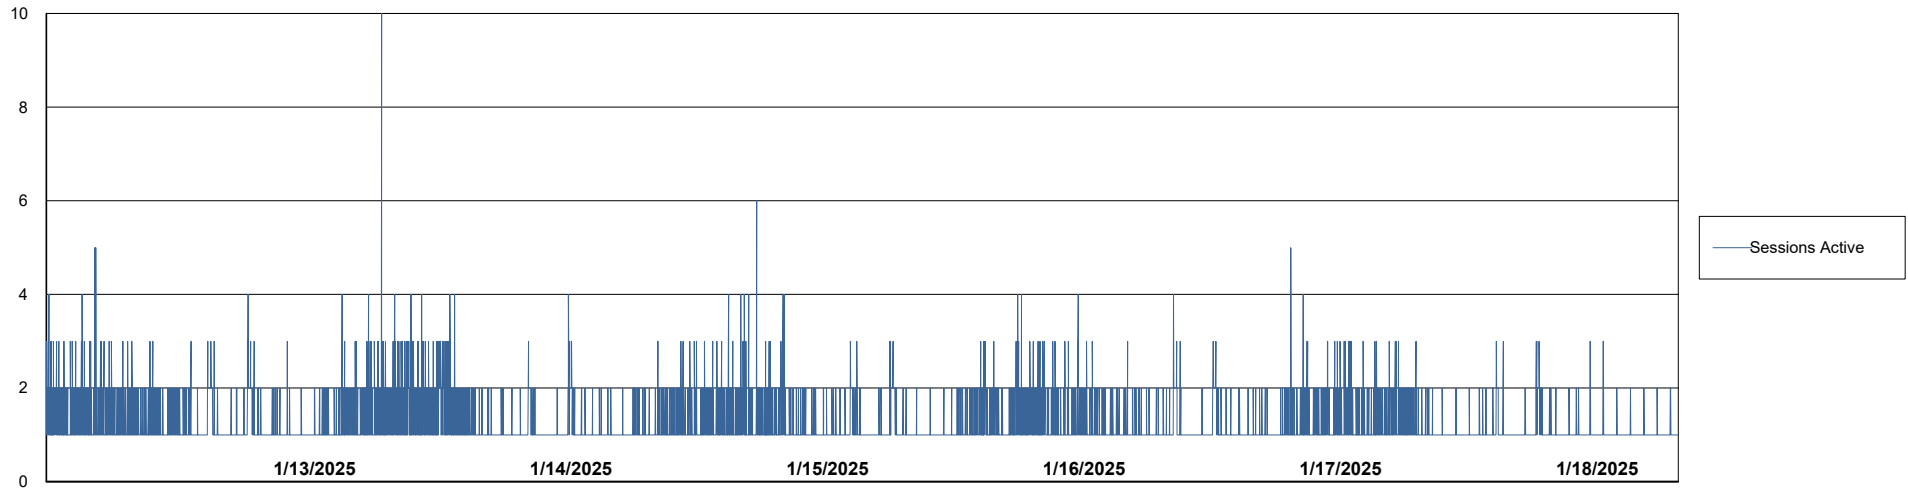

Harddisk Usage VEN_PRD_VENABS07_SB-DB

	Free disk space on C: (%)	Total disk space on C: (Gb)	Used disk space on C: (Gb)	Free disk space on D: (%)	Total disk space on D: (Gb)	Used disk space on D: (Gb)	Free disk space on E: (%)	Total disk space on E: (Gb)	Used disk space on E: (Gb)
1/18/2025	25	102	77	20	1,100	878	92	400	34
1/17/2025	25	102	77	20	1,100	878	91	400	35
1/16/2025	25	102	77	20	1,100	878	91	400	38
1/15/2025	26	102	76	20	1,100	878	91	400	34
1/14/2025	26	102	75	20	1,100	878	92	400	33
1/13/2025	26	102	75	20	1,100	878	94	400	25
1/12/2025	26	102	76	20	1,100	878	94	400	23

Weekly SLA Customer Report

Customer VEN_Production
Database ID 35

Database Performance VENDB_Production_ABS1

Weekly SLA Customer Report

Customer VEN_Production
Database ID 35

Database Performance VENDB_Standby_ABS1_SB