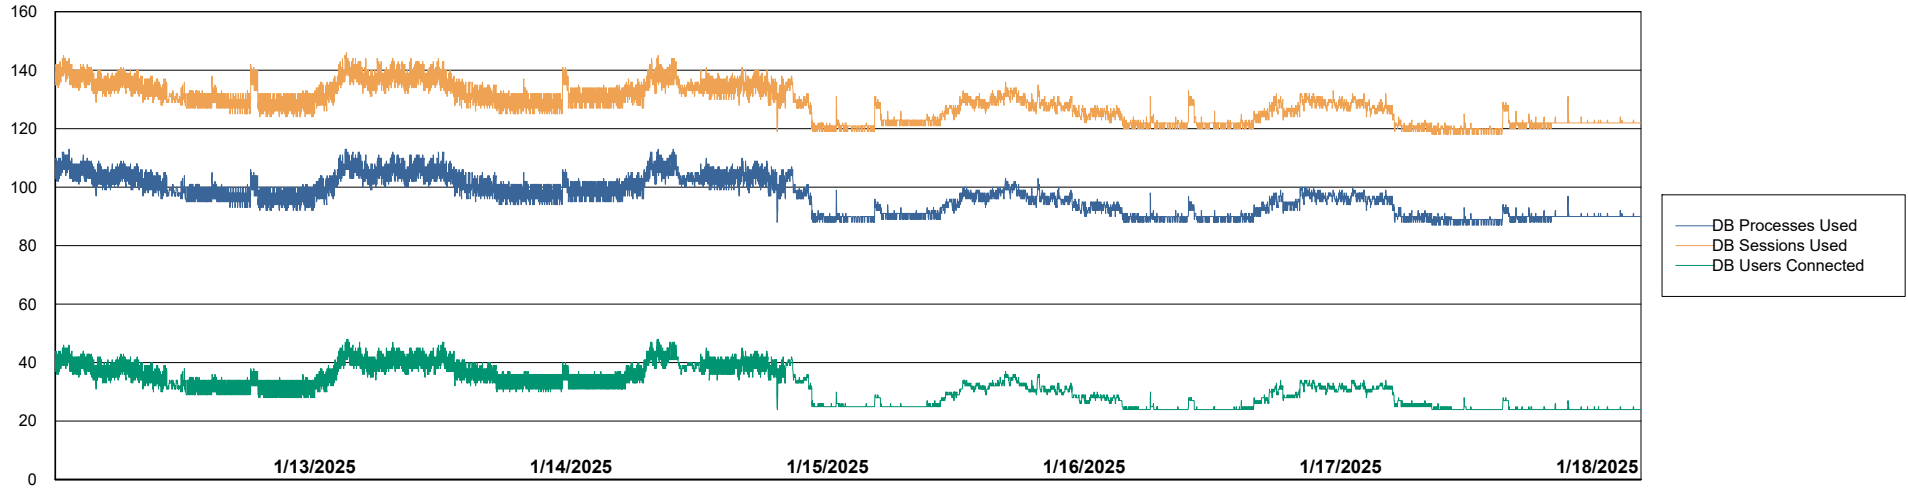

Harddisk Usage VEN_PRD_VENABS07_SB-DB

	Free disk space on C: (%)	Total disk space on C: (Gb)	Used disk space on C: (Gb)	Free disk space on D: (%)	Total disk space on D: (Gb)	Used disk space on D: (Gb)	Free disk space on E: (%)	Total disk space on E: (Gb)	Used disk space on E: (Gb)
1/18/2025	25	102	77	20	1,100	878	92	400	34
1/17/2025	25	102	77	20	1,100	878	91	400	35
1/16/2025	25	102	77	20	1,100	878	91	400	38
1/15/2025	26	102	76	20	1,100	878	91	400	34
1/14/2025	26	102	75	20	1,100	878	92	400	33
1/13/2025	26	102	75	20	1,100	878	94	400	25
1/12/2025	26	102	76	20	1,100	878	94	400	23

Weekly SLA Customer Report

Customer VEN_Production
Database ID 35

Database Performance VENDB_Production_ABS1

Weekly SLA Customer Report

Customer VEN_Production
Database ID 35

Database Performance VENDB_Standby_ABS1_SB