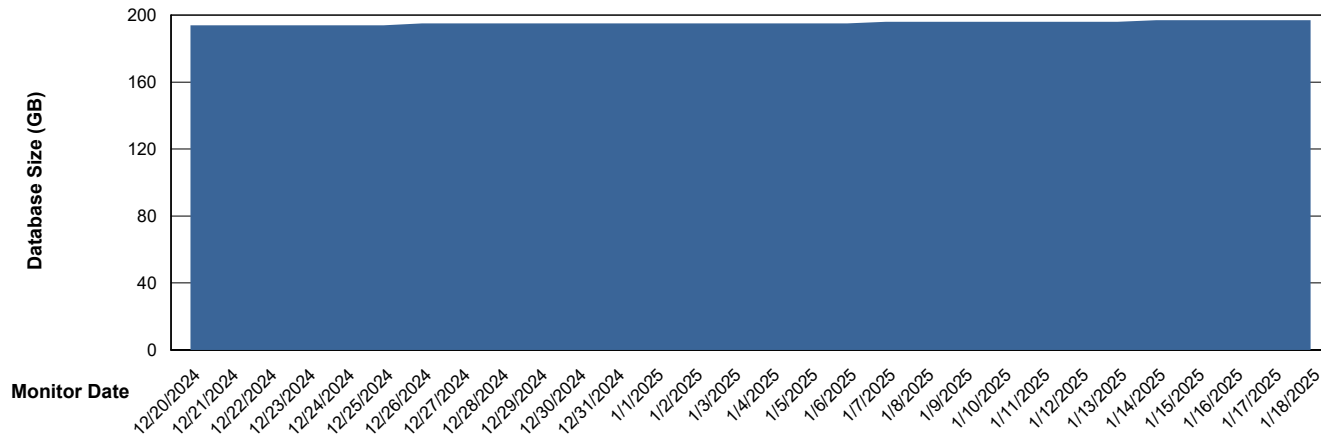

# Weekly SLA Customer Report

Customer SHL OCI ASH Production  
Database ID 182

DATABASE SIZE SHL-BI-ASH\_PROD\_ABS1

### Database growth over last month

DATABASE SIZE SHL-DBS1-ASH\_PROD\_ABS1

### Database growth over last month