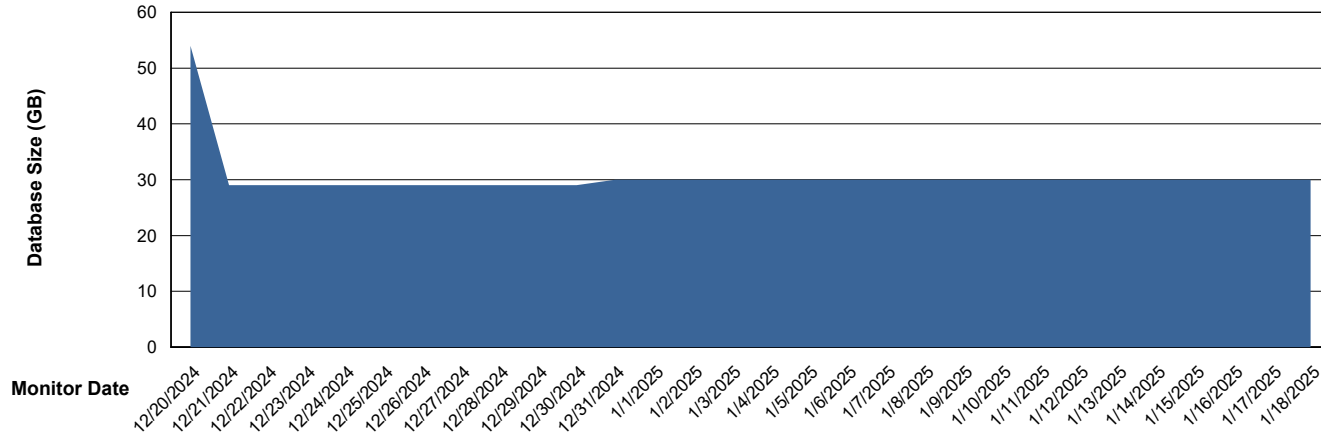

DATABASE SIZE SHL-BI-ASH_PROD_ABS1

Database growth over last month