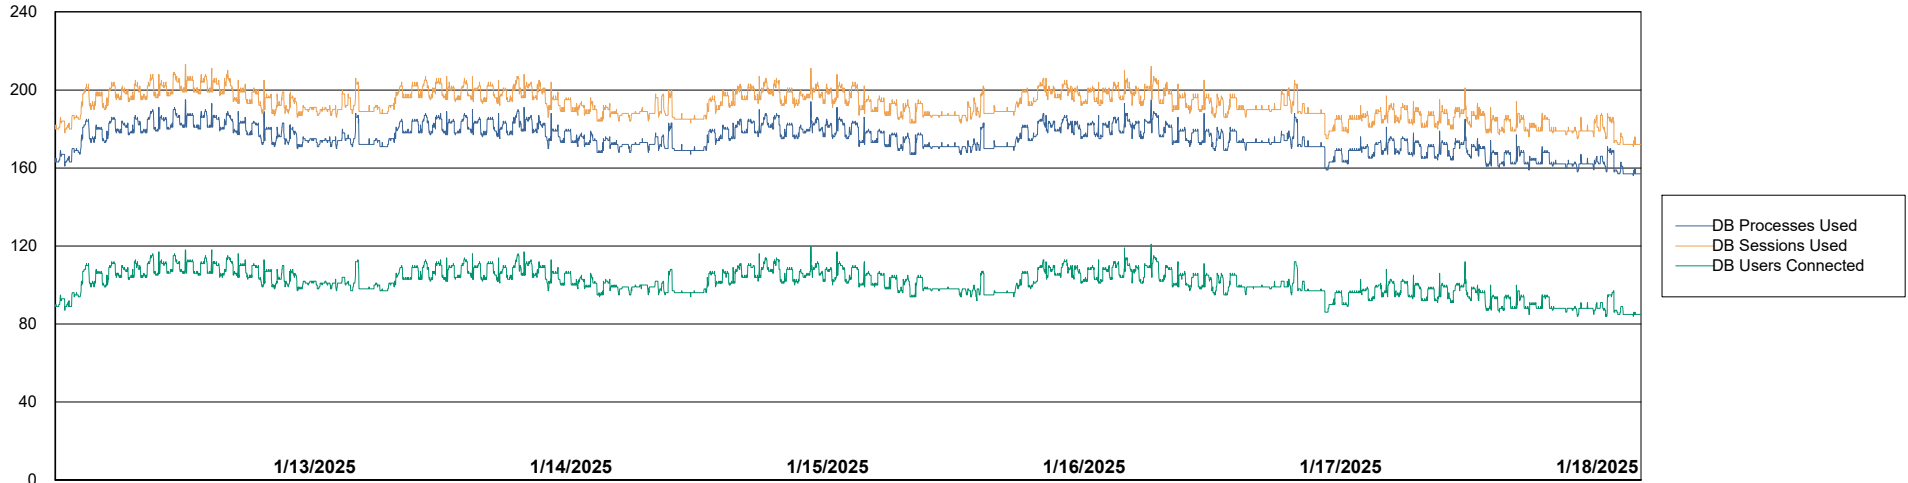

Database Performance SHL-DBS1-ASH_PROD_ABS1