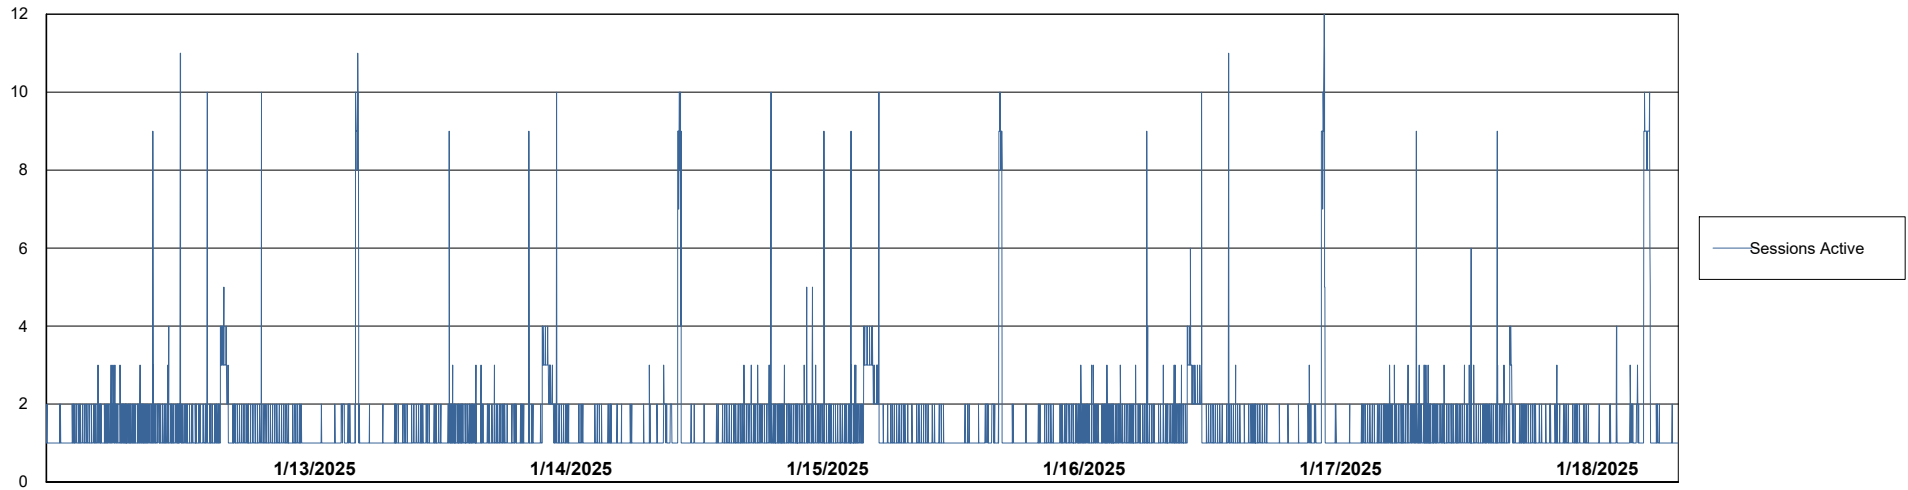

Database Performance SHL-DBS1-ASH_PROD_ABS1