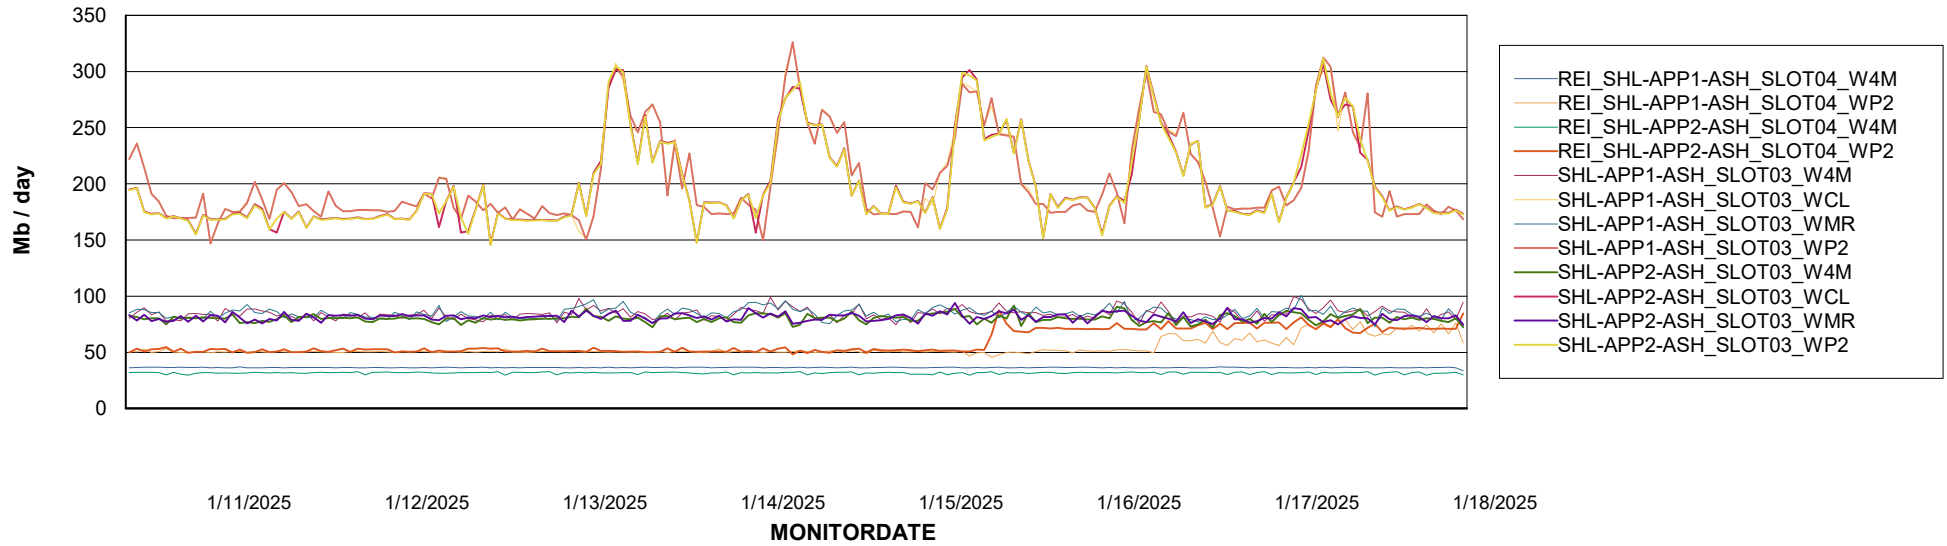

ABSSolute Web Component Services

Avg memory used per ABS Web component