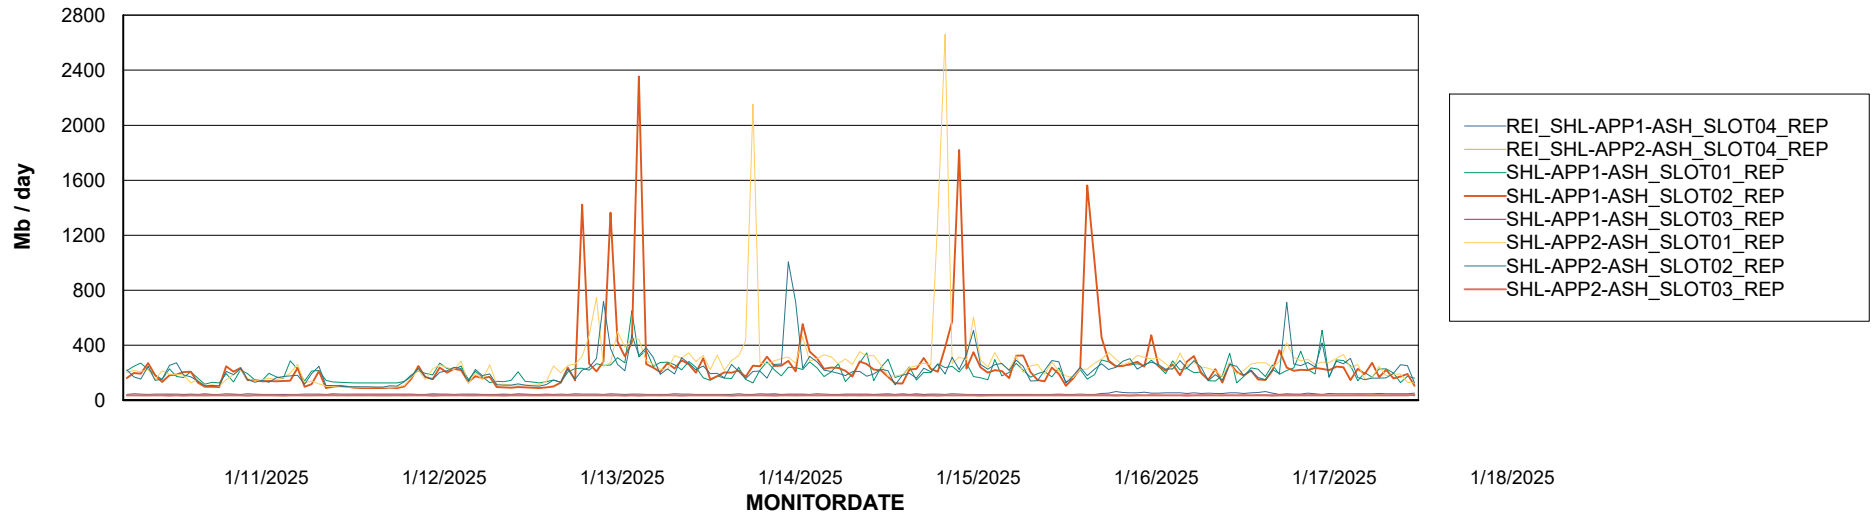

ABSSolute Application ReportServer Services

Avg memory used per ReportServer Service