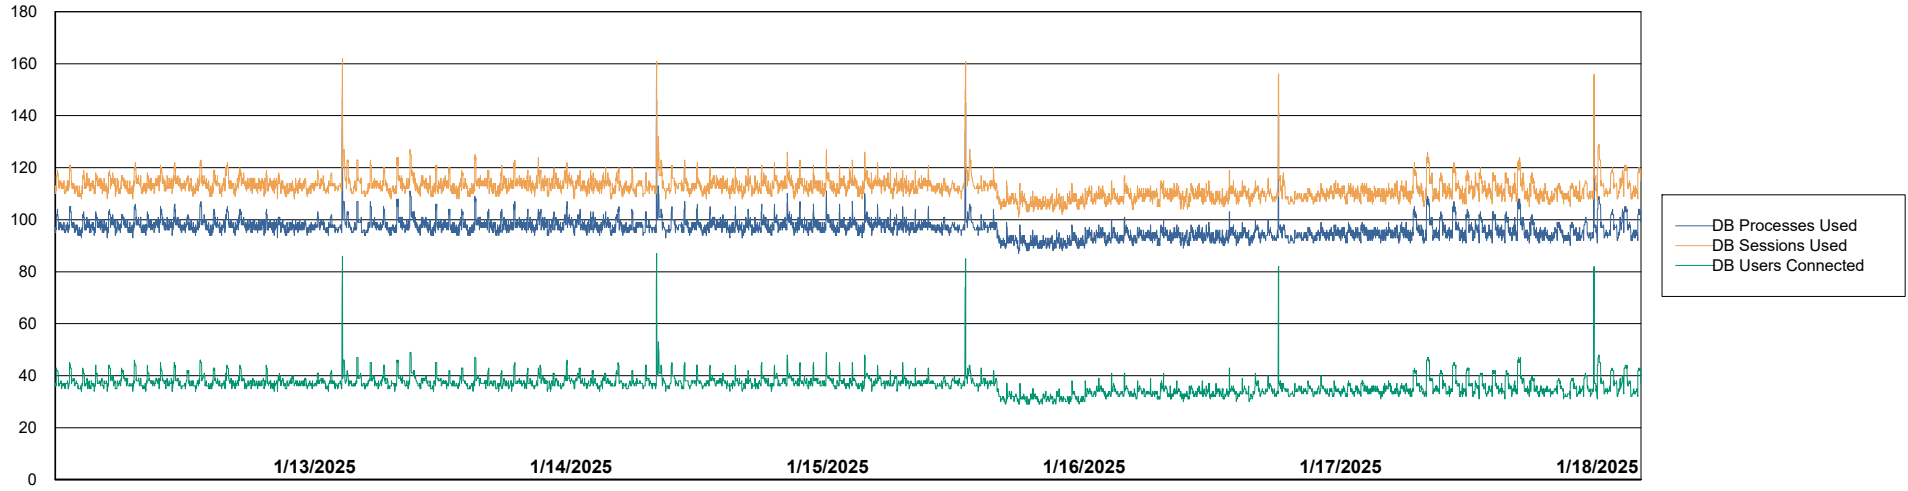

Database Performance SHL-BI-ASH_PROD_ABS1