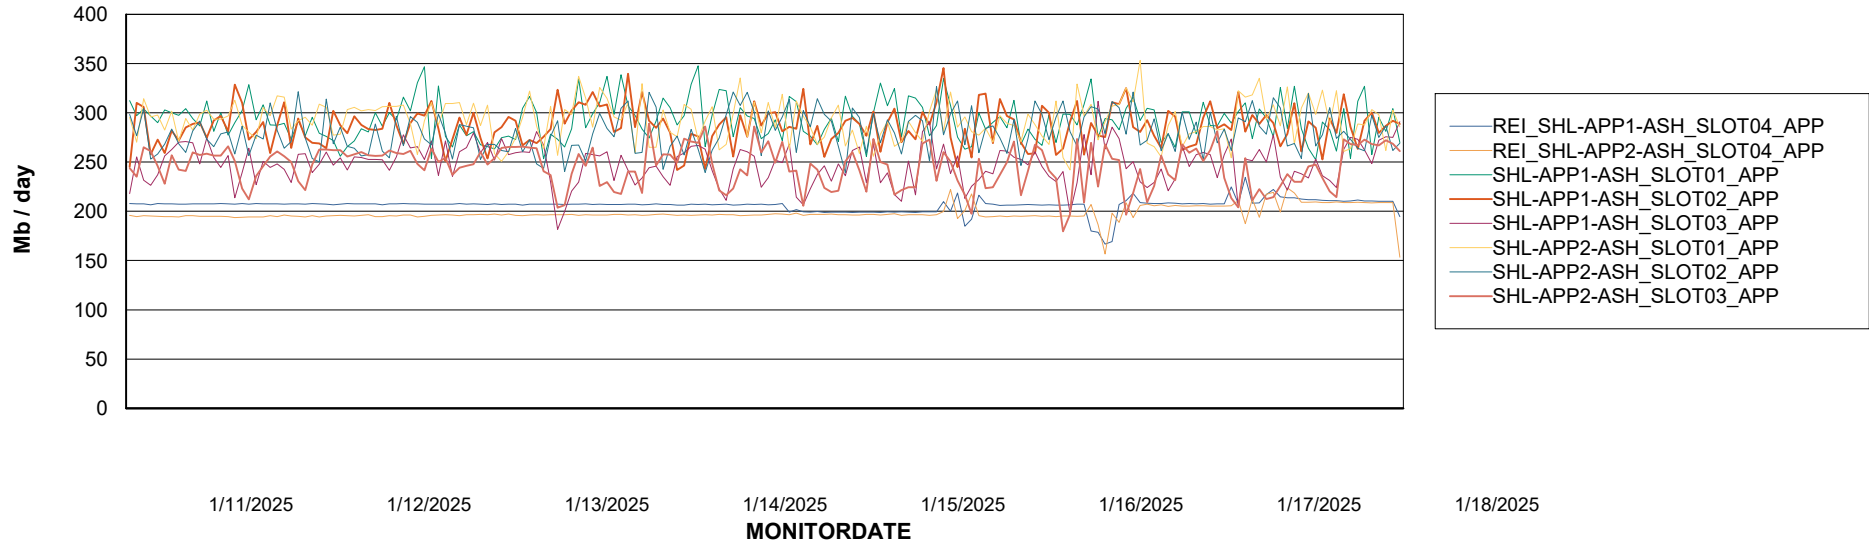

ABSSolute Application Server Services

Avg memory used per ABS Server Service