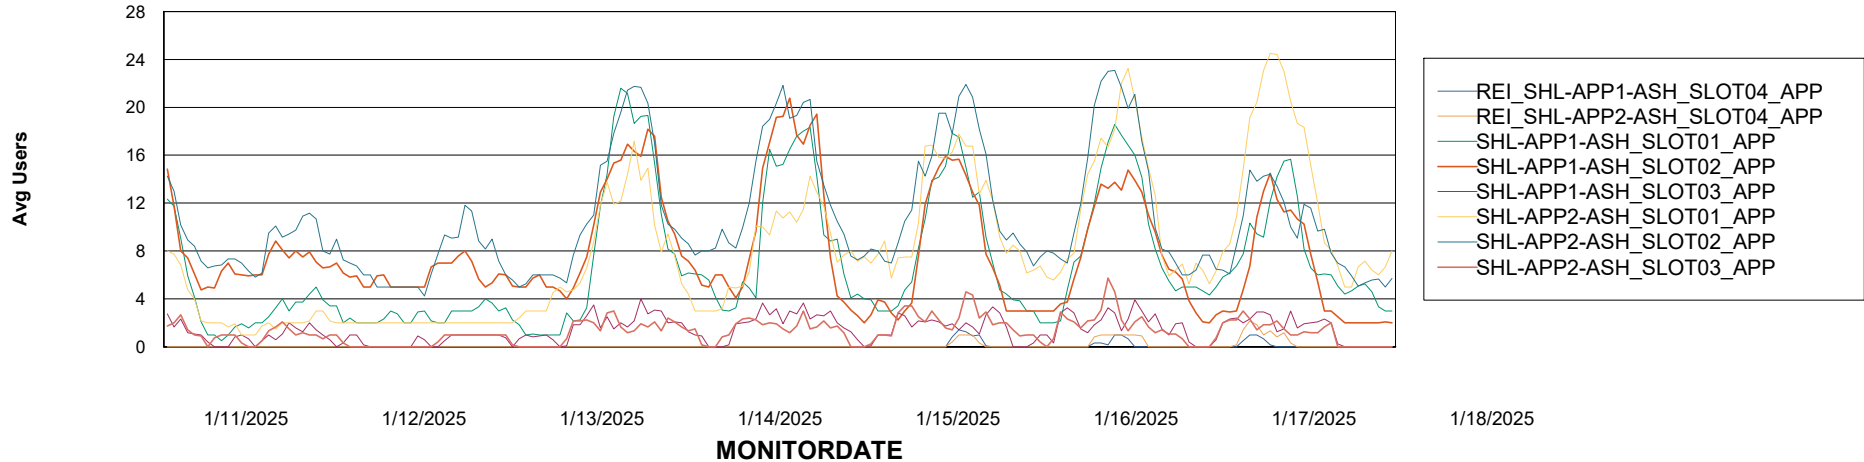

Avg users per day per ABS server