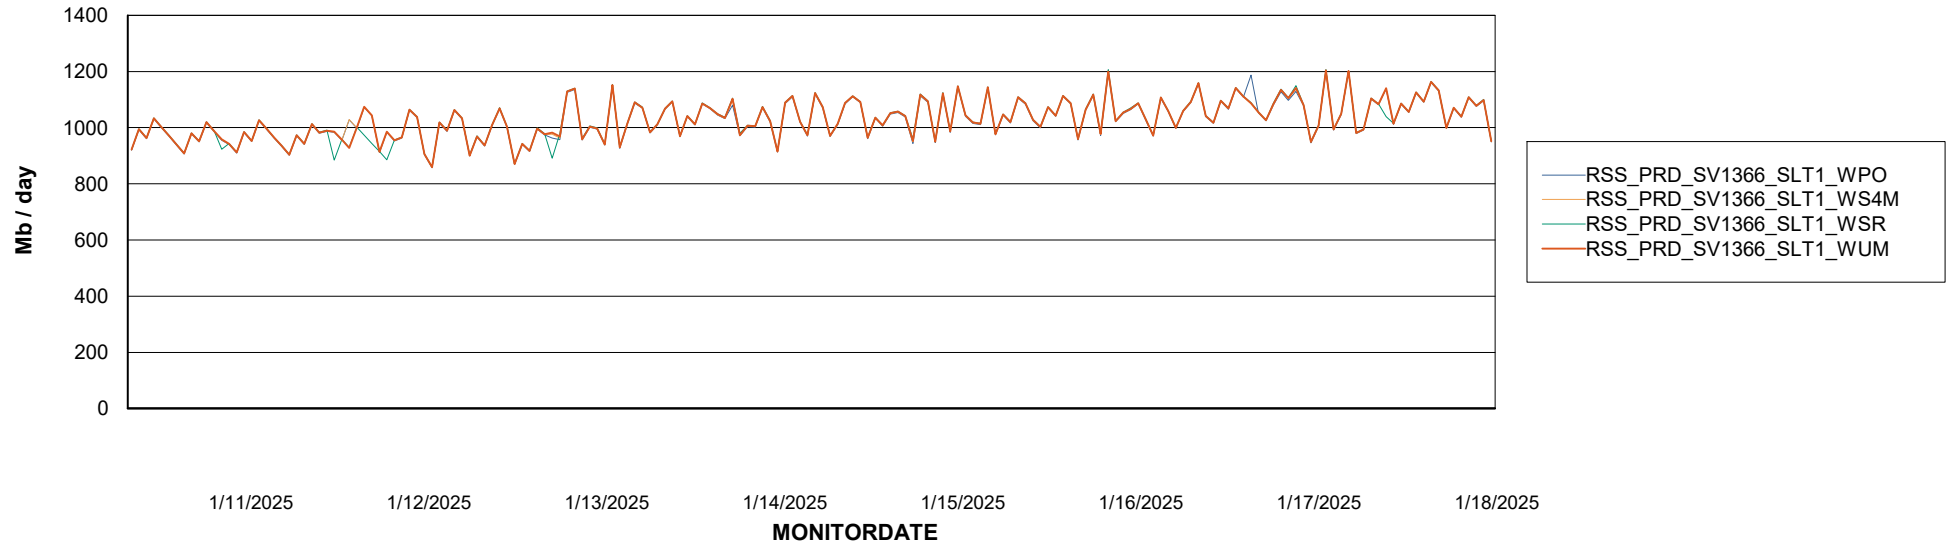

ABSSolute Application ReportServer Services

Avg memory used per ReportServer Service

Weekly SLA Customer Report

Customer RSS Production
Database ID 52

ABSSolute Web Component Services

Avg memory used per ABS Web component