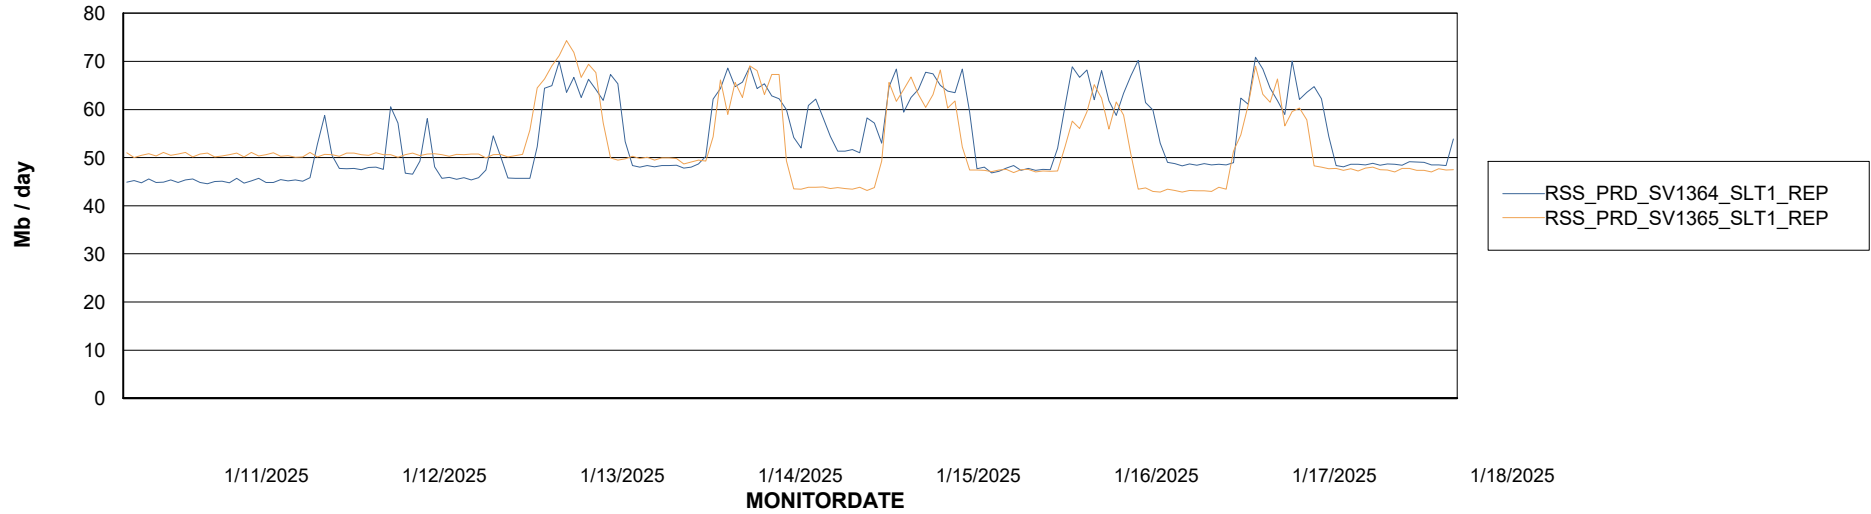

ABSSolute Application ReportServer Services

Avg memory used per ReportServer Service