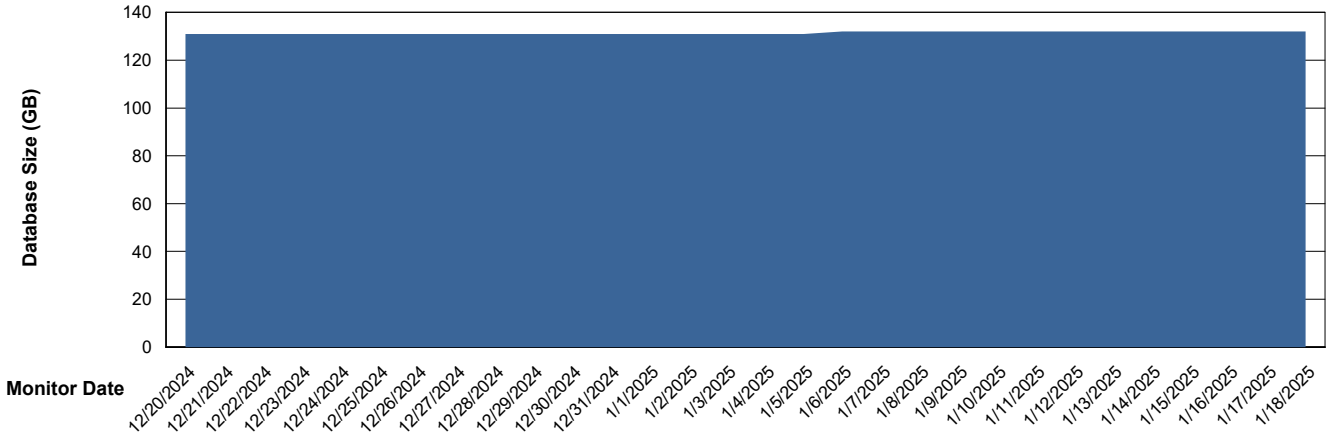

Weekly SLA Customer Report

Customer RSS Production
Database ID 52

Database Performance RSS_PRD_SV1364_PRD_ABS1

Weekly SLA Customer Report

Customer RSS Production
Database ID 52

Database Performance RSS_PRD_SV1365_PRD_HSBABS1

DB Processes Max 300

Weekly SLA Customer Report

Customer RSS Production
 Database ID 52

DATABASE SIZE RSS_PRD_SV1364_PRD_ABS1

Database growth over last month

Database Tablespace RSS_PRD_SV1364_PRD_ABS1

Date	Tablespace Name	Filesize (Gb)	Usedsize (Gb)	Percentage free
1/18/2025	ABSDATA	65	54	17
	INDX	89	74	17
1/17/2025	ABSDATA	65	54	17
	INDX	89	74	17
1/16/2025	ABSDATA	65	54	17
	INDX	89	73	18
1/15/2025	ABSDATA	65	54	17
	INDX	89	73	18
1/14/2025	ABSDATA	65	54	17
	INDX	89	73	18
1/13/2025	ABSDATA	65	54	17
	INDX	89	73	18
1/12/2025	ABSDATA	65	54	17
	INDX	89	73	18

Weekly SLA Customer Report

Customer RSS Production
Database ID 52

ABSSolute Application Server Services

Avg memory used per ABS Server Service

Avg users per day per ABS server

Weekly SLA Customer Report

Customer RSS Production
Database ID 52