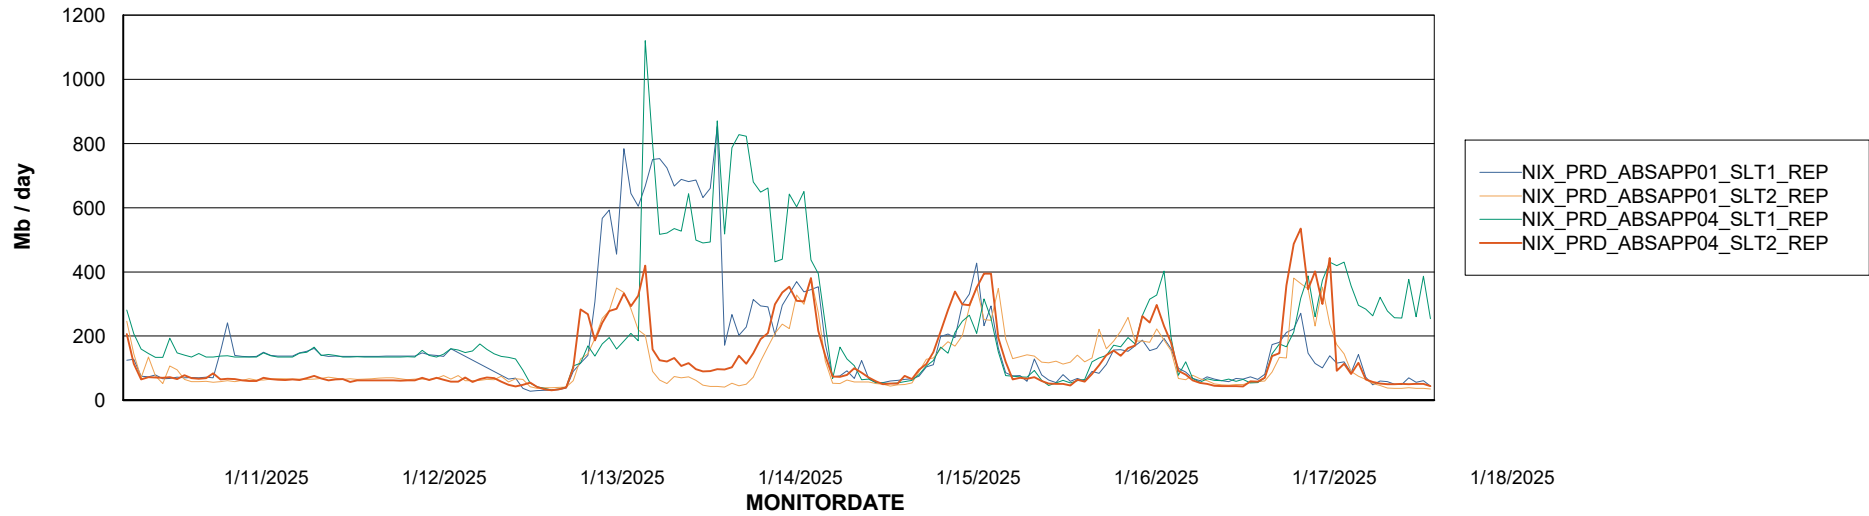

Avg memory used per ABS Server Service

Avg users per day per ABS server

Weekly SLA Customer Report

Customer NIX_Production
Database ID 51

ABSSolute Application ReportServer Services

Avg memory used per ReportServer Service