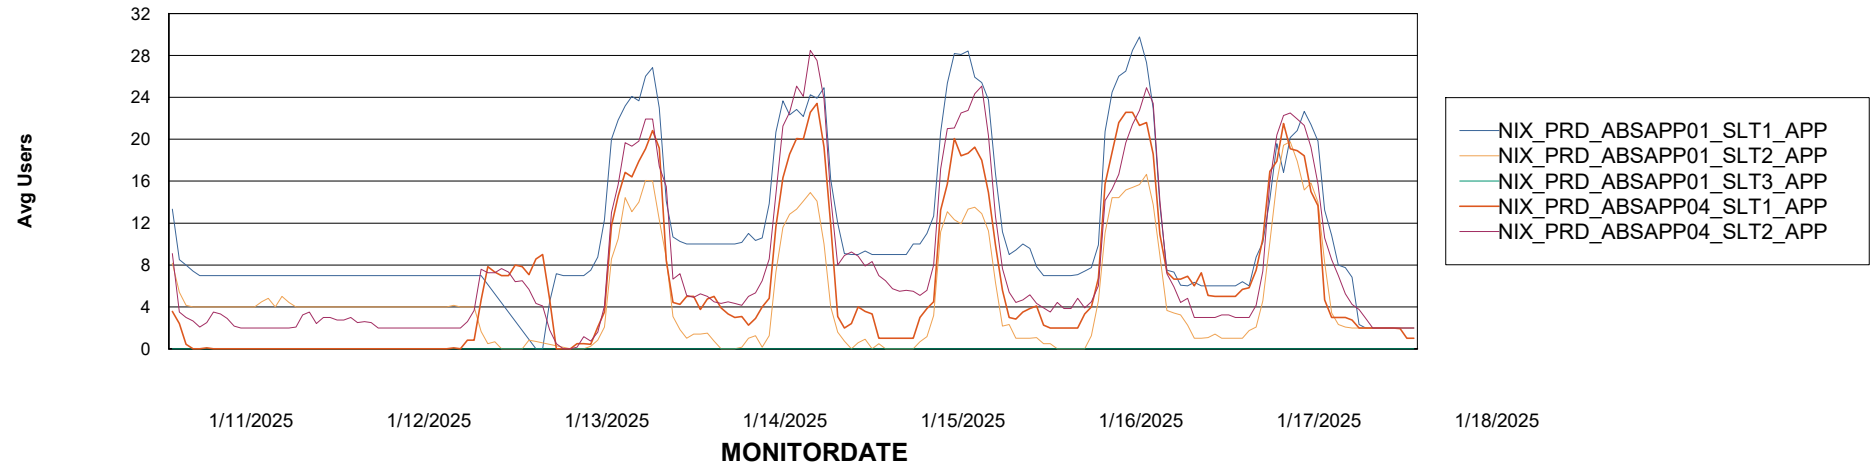

Avg users per day per ABS server