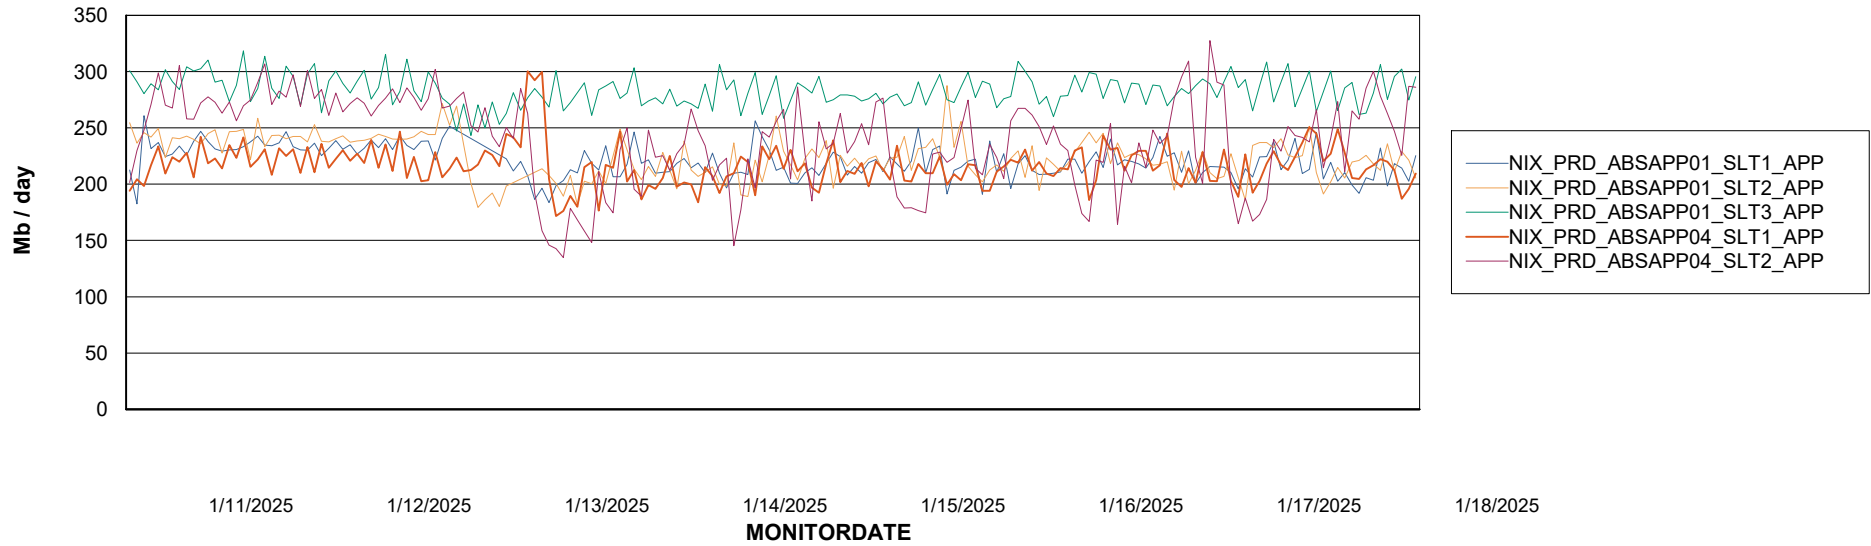

ABSSolute Application Server Services

Avg memory used per ABS Server Service