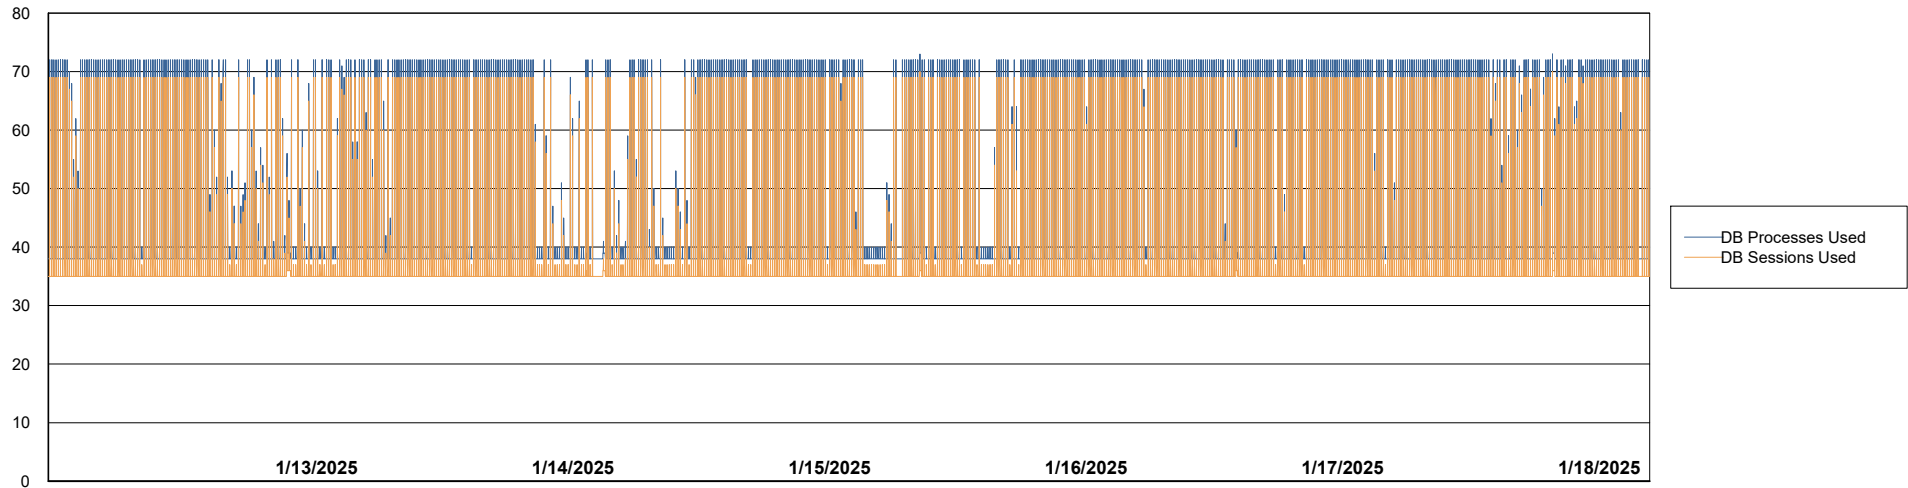

Database Performance NIX_PRD_ABSDB02_HSBABS1

DB Processes Max 300