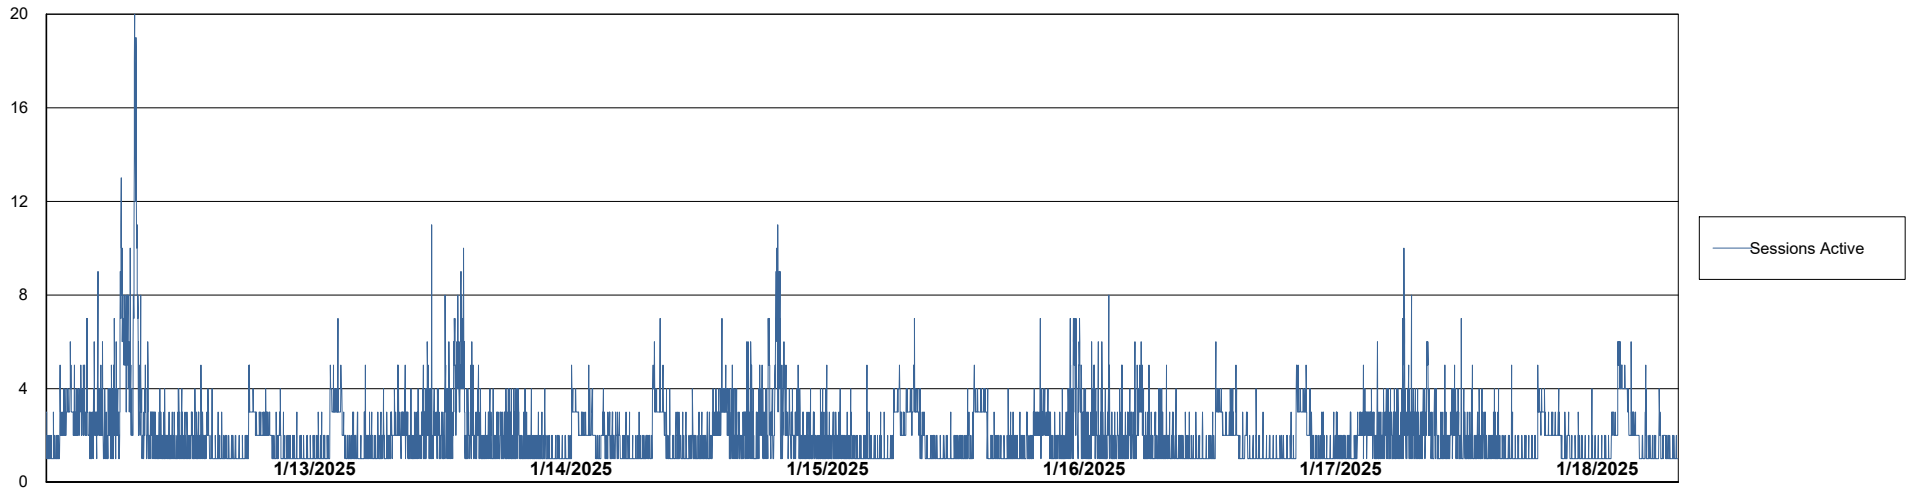

Weekly SLA Customer Report

Customer NIX_Production
Database ID 51

Database Performance NIX_PRD_ABSBI_ABS1

Weekly SLA Customer Report

Customer NIX_Production
Database ID 51

Database Performance NIX_PRD_ABSD01_ABS1