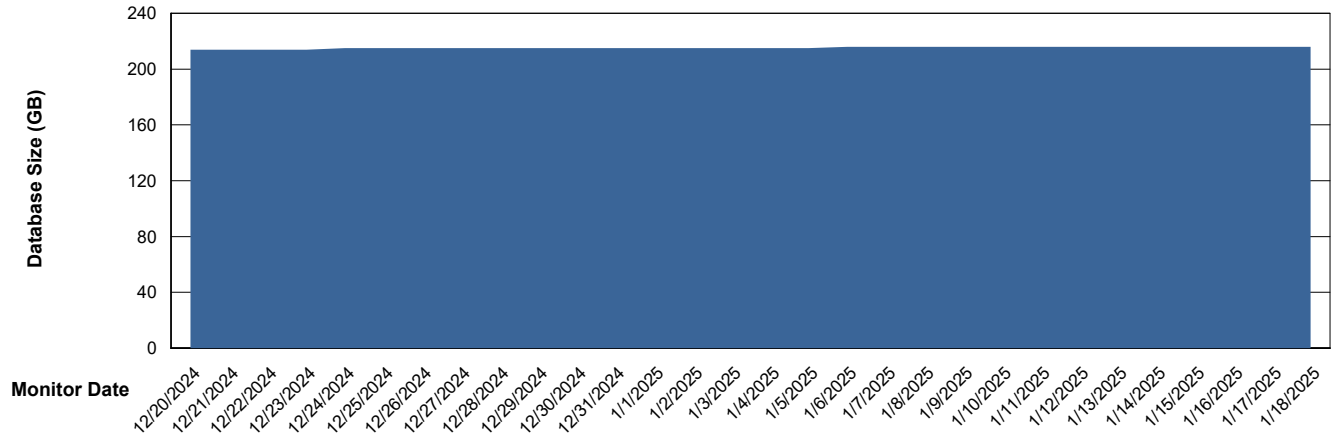

DATABASE SIZE NIX_PRD_ABSBI_ABS1

Database growth over last month