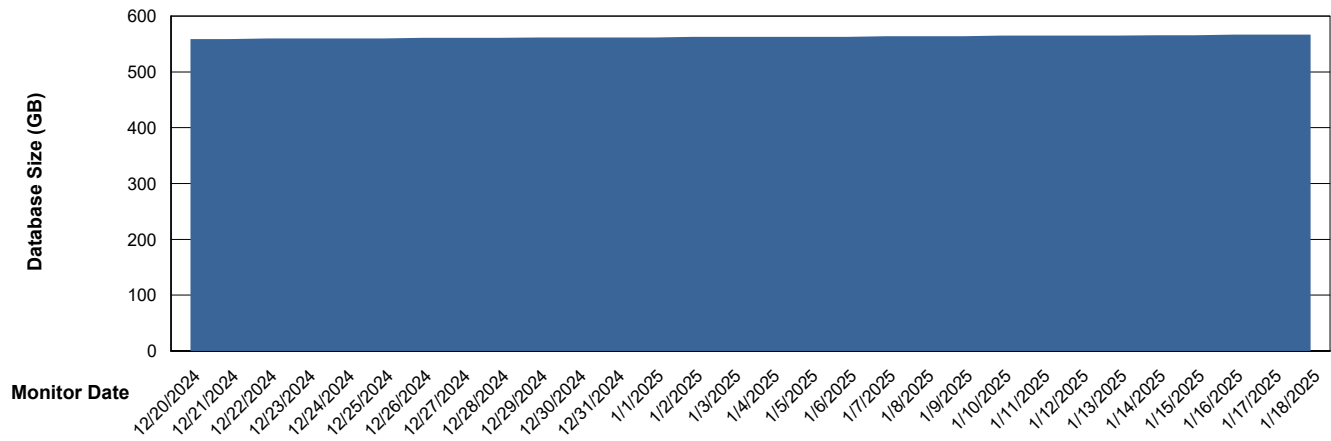

DATABASE SIZE NIX_PRD_ABSDB01_ABS1

Database growth over last month