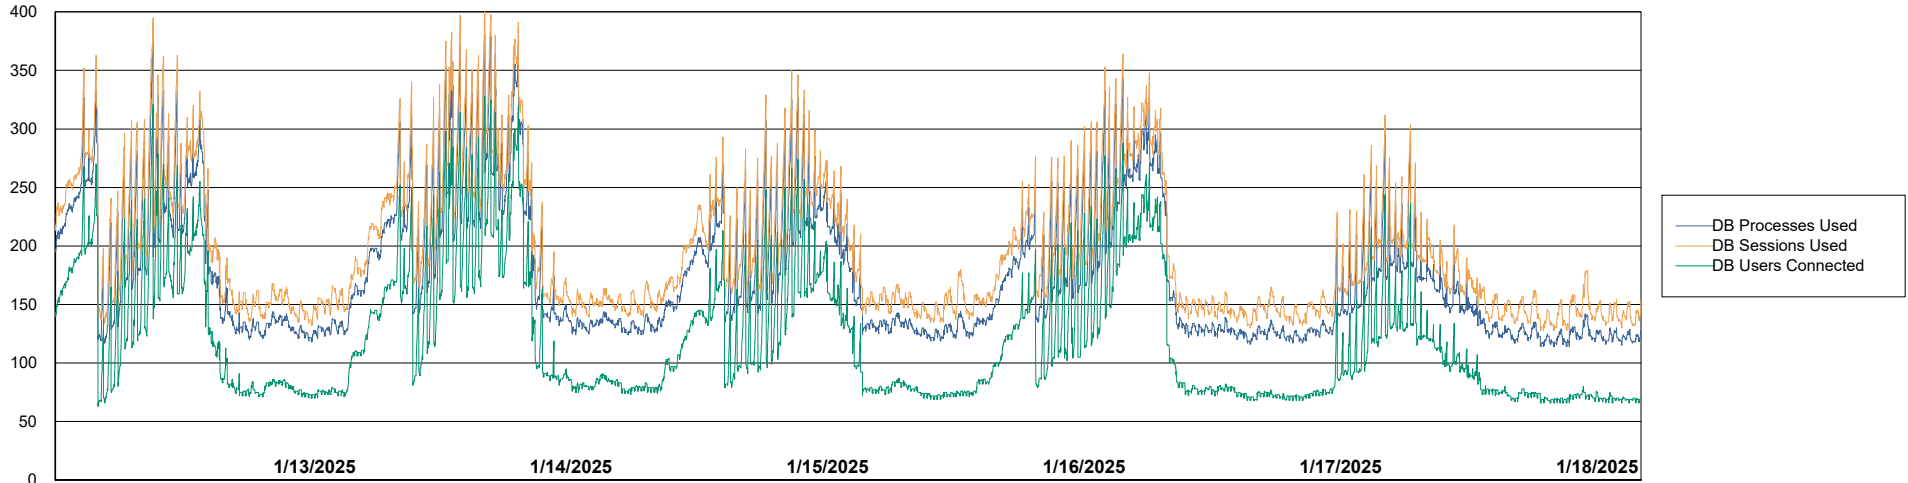

Weekly SLA Customer Report

Customer NIX_Production
Database ID 51

Database Performance NIX_PRD_ABSBI_ABS1

Weekly SLA Customer Report

Customer NIX_Production
Database ID 51

Database Performance NIX_PRD_ABSD01_ABS1