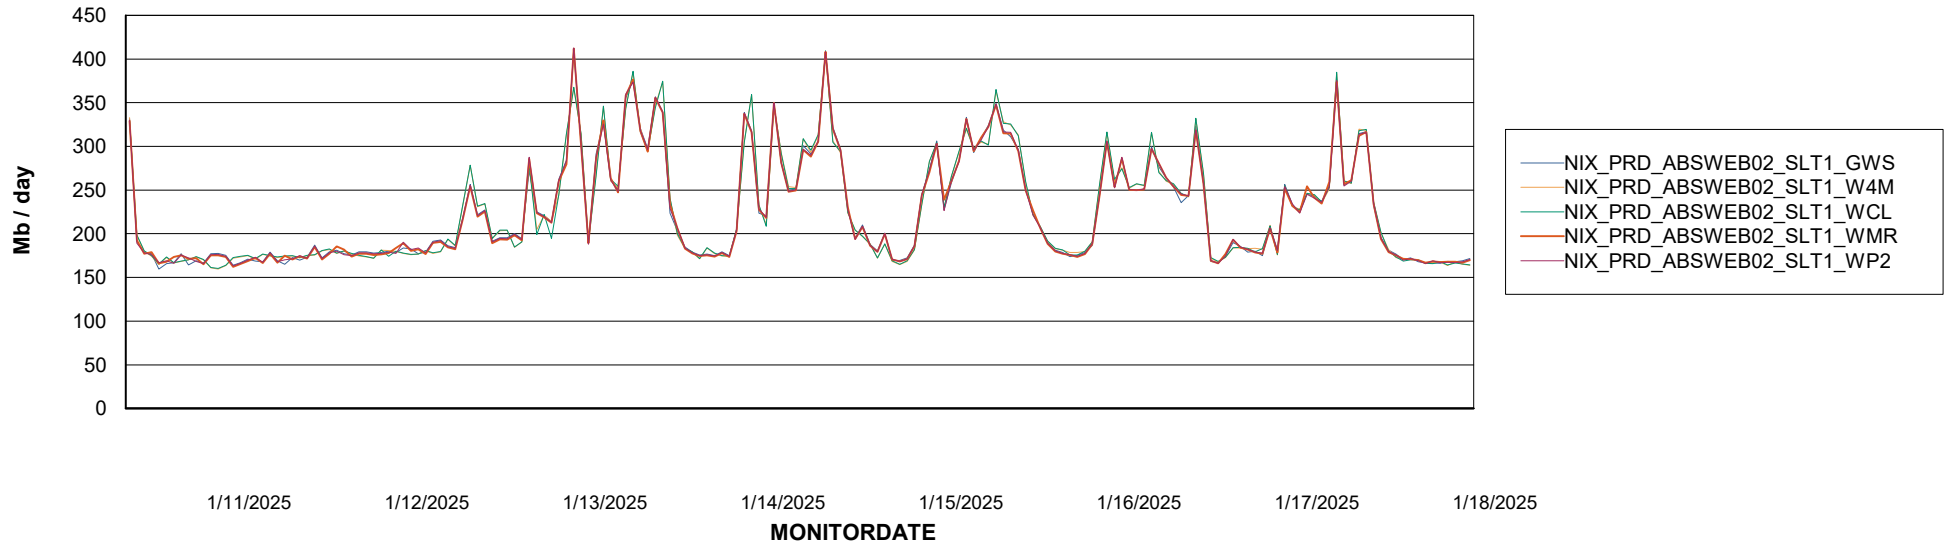

ABSSolute Web Component Services

Avg memory used per ABS Web component