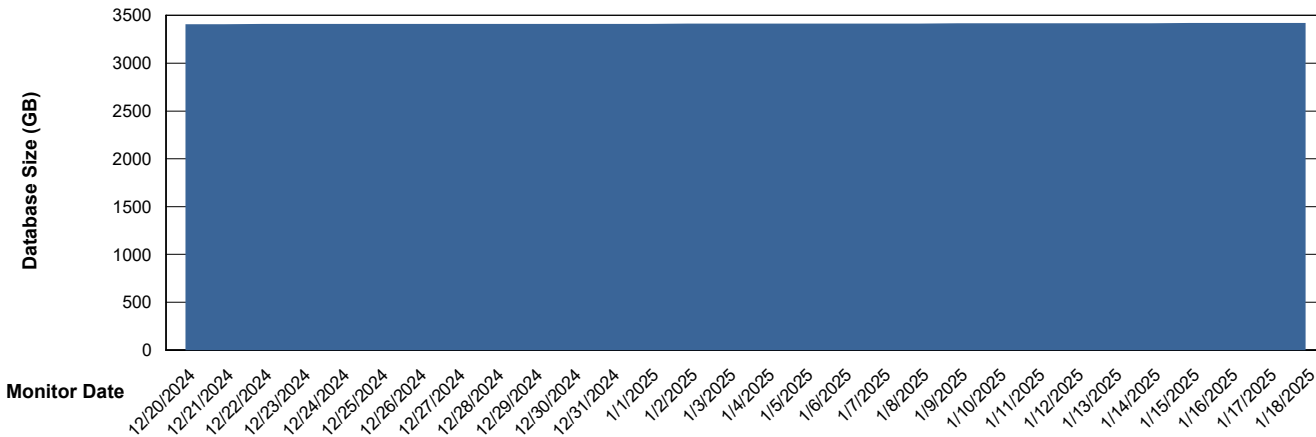

Database growth over last month

Database Tablespace LTS_TST_CLSABSDB01T_ABST

Date	Tablespace Name	Filesize (Gb)	Usedsize (Gb)	Percentage free
1/18/2025	ABSDATA	1,325	1,246	6
	INDX	2,240	2,158	4
1/17/2025	ABSDATA	1,325	1,246	6
	INDX	2,240	2,158	4
1/16/2025	ABSDATA	1,325	1,246	6
	INDX	2,240	2,157	4
1/15/2025	ABSDATA	1,325	1,246	6
	INDX	2,240	2,157	4
1/14/2025	ABSDATA	1,325	1,246	6
	INDX	2,240	2,156	4
1/13/2025	ABSDATA	1,325	1,246	6
	INDX	2,240	2,156	4
1/12/2025	ABSDATA	1,325	1,246	6
	INDX	2,240	2,156	4