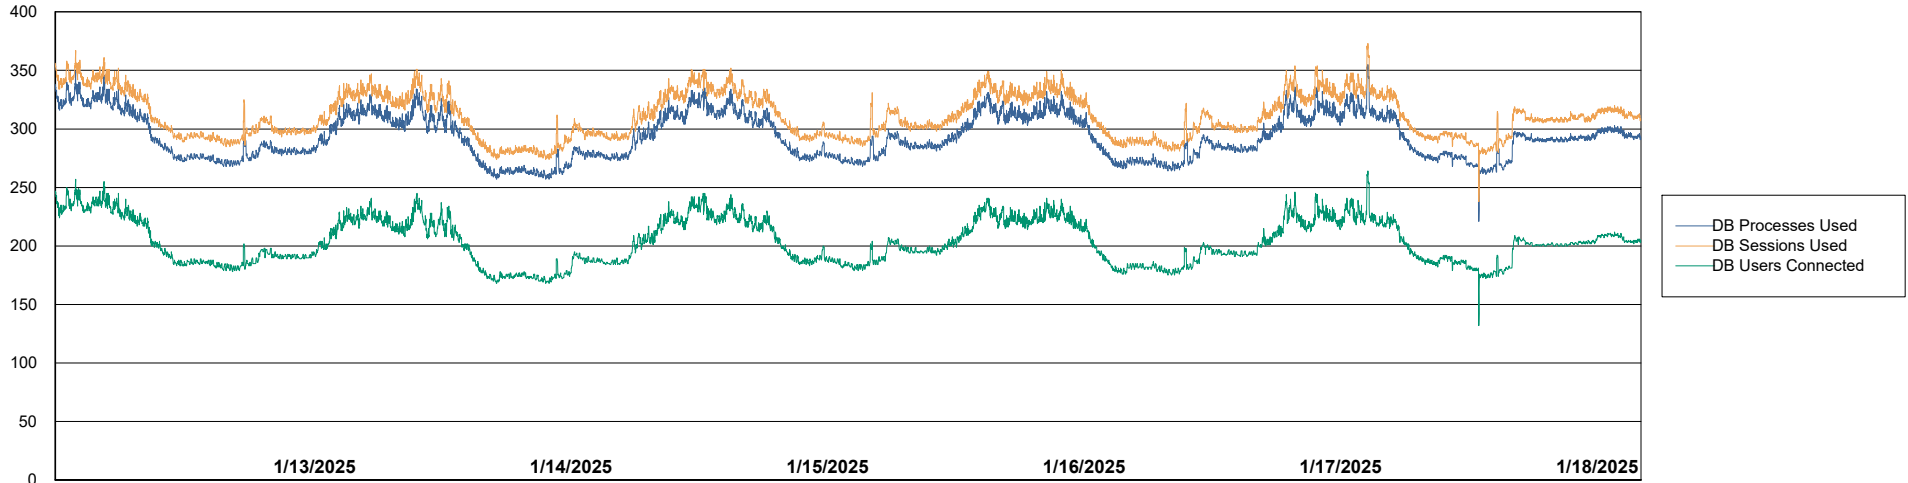

Weekly SLA Customer Report

Customer LTS(CleanLease)_Production
Database ID 126

Database Performance LTS_PRD_CLSABSBI01_ABS1

Weekly SLA Customer Report

Customer LTS(CleanLease)_Production
Database ID 126

Database Performance LTS_PRD_CLSABSD01_ABS1