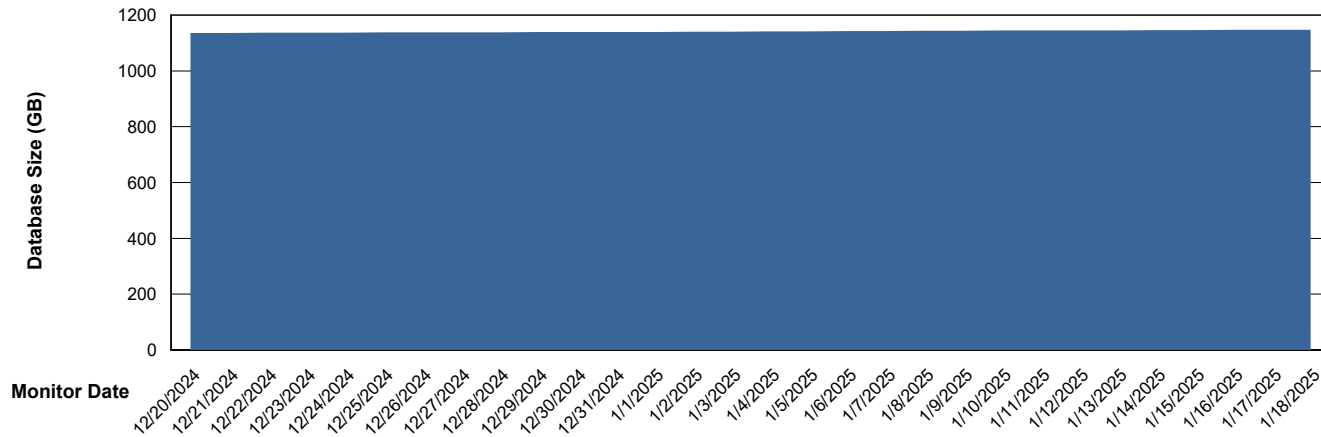

Customer LTS(CleanLease)_Production
Database ID 126

DATABASE SIZE LTS_PRD_CLSABSBI01_ABS1

Database growth over last month

DATABASE SIZE LTS_PRD_CLSABSDB01_ABS1

Database growth over last month

Weekly SLA Customer Report