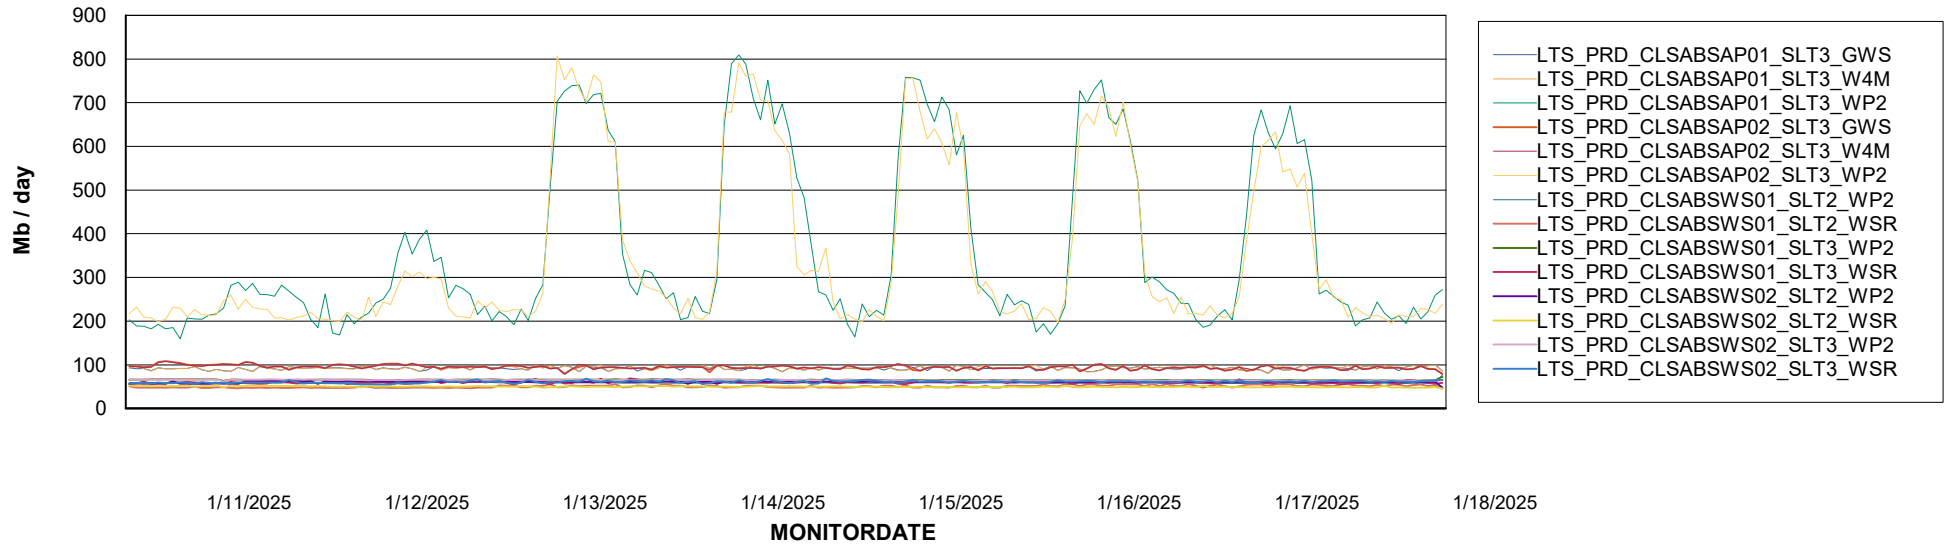

ABSolute Web Component Services

Avg memory used per ABS Web component