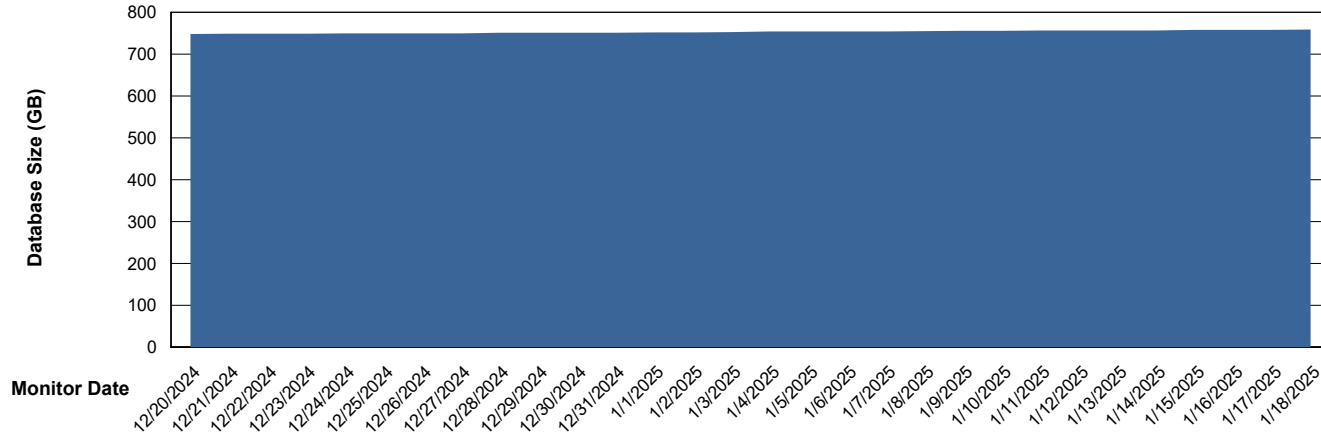

DATABASE SIZE LTS_PRD_CLSABSBI01_ABS1

Database growth over last month