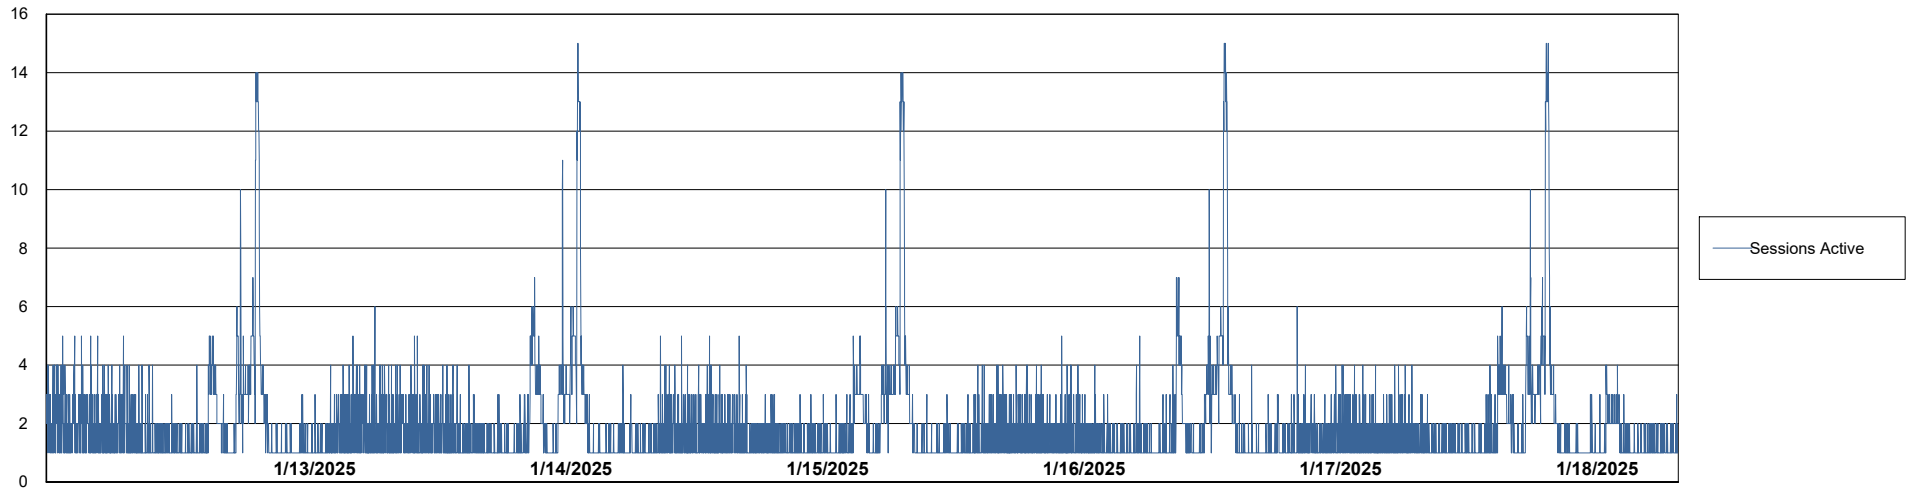

Weekly SLA Customer Report

Customer LTS(CleanLease)_Production
Database ID 126

Database Performance LTS_PRD_CLSABSBI01_ABS1

Weekly SLA Customer Report

Customer LTS(CleanLease)_Production
Database ID 126

Database Performance LTS_PRD_CLSABSD01_ABS1