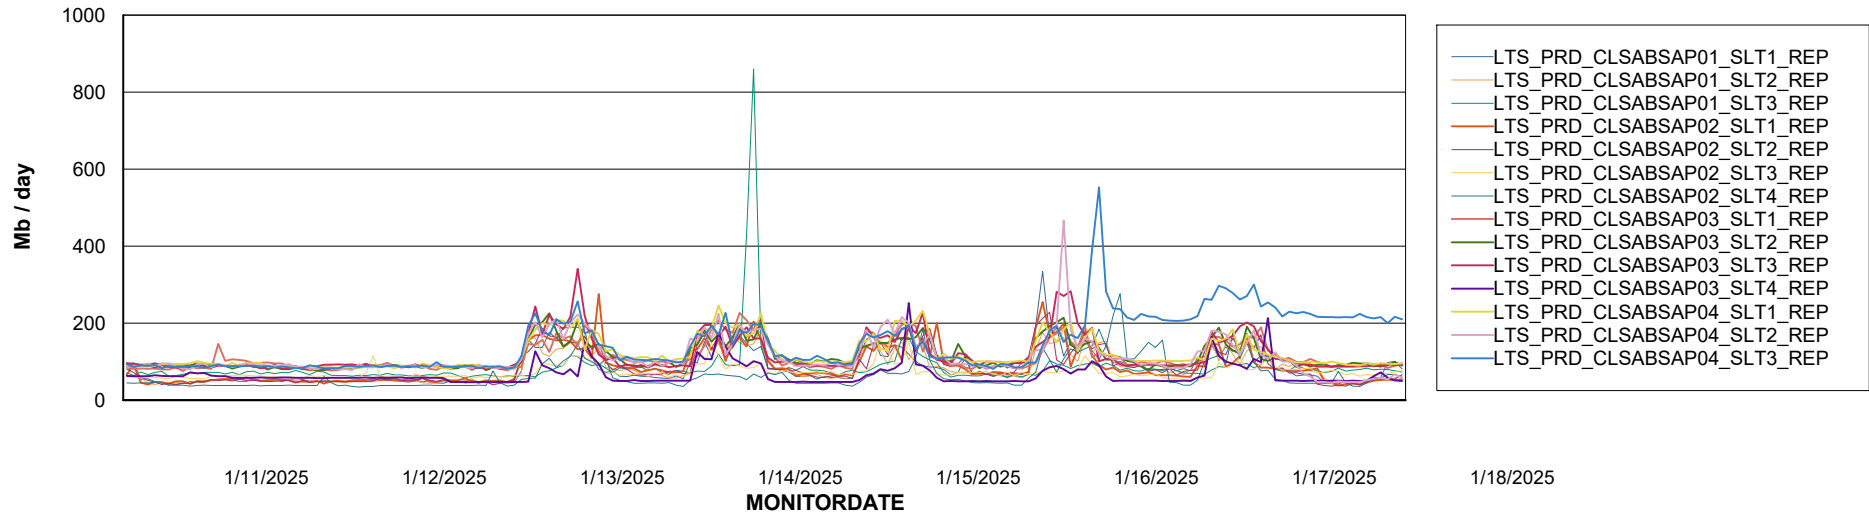

ABSSolute Application ReportServer Services

Avg memory used per ReportServer Service