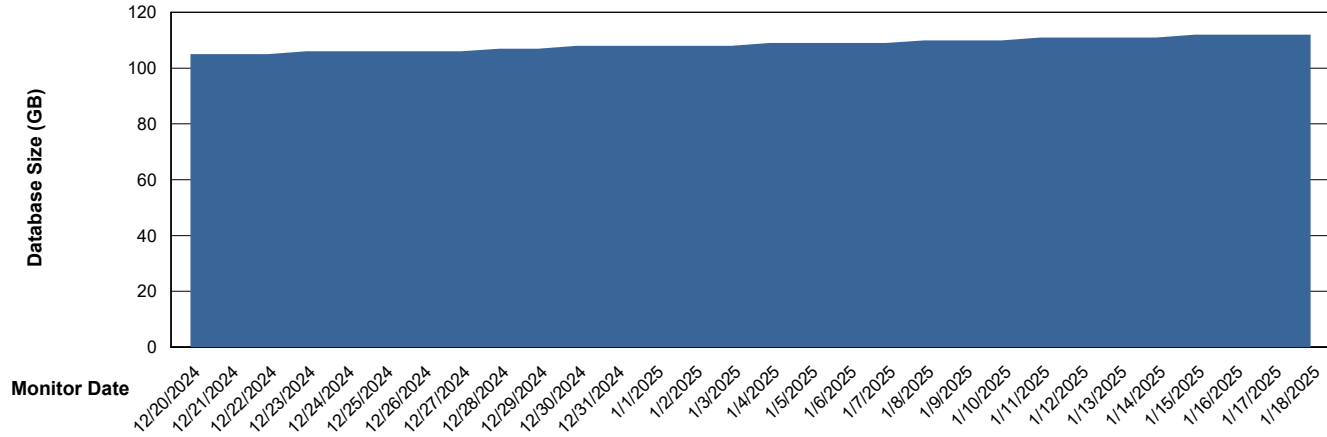

DATABASE SIZE Future Live KLH_PRD_SRSBIDB02_ABS1

Database growth over last month