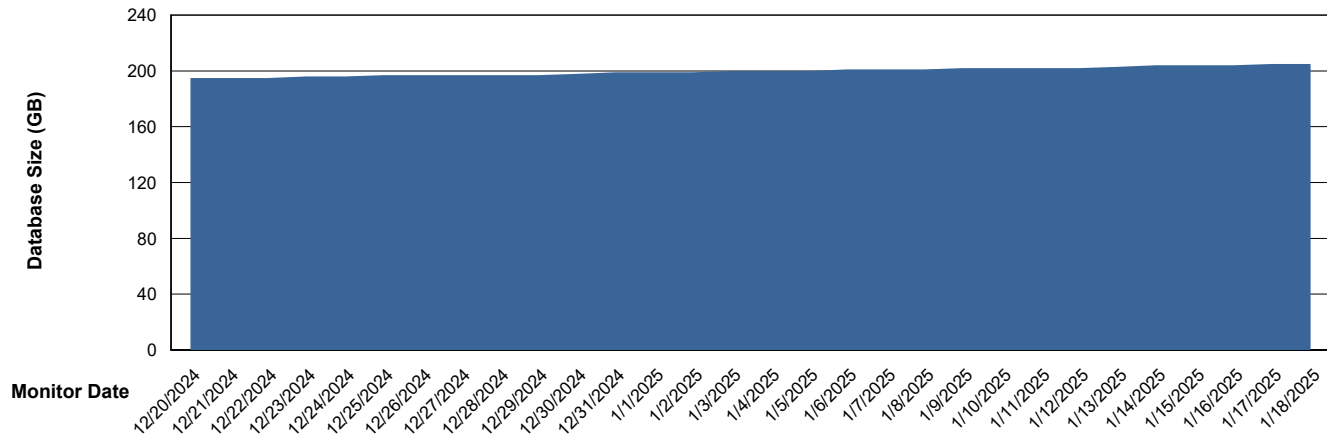

DATABASE SIZE KLH_PRD_SRSBIDB01_ABS1

Database growth over last month