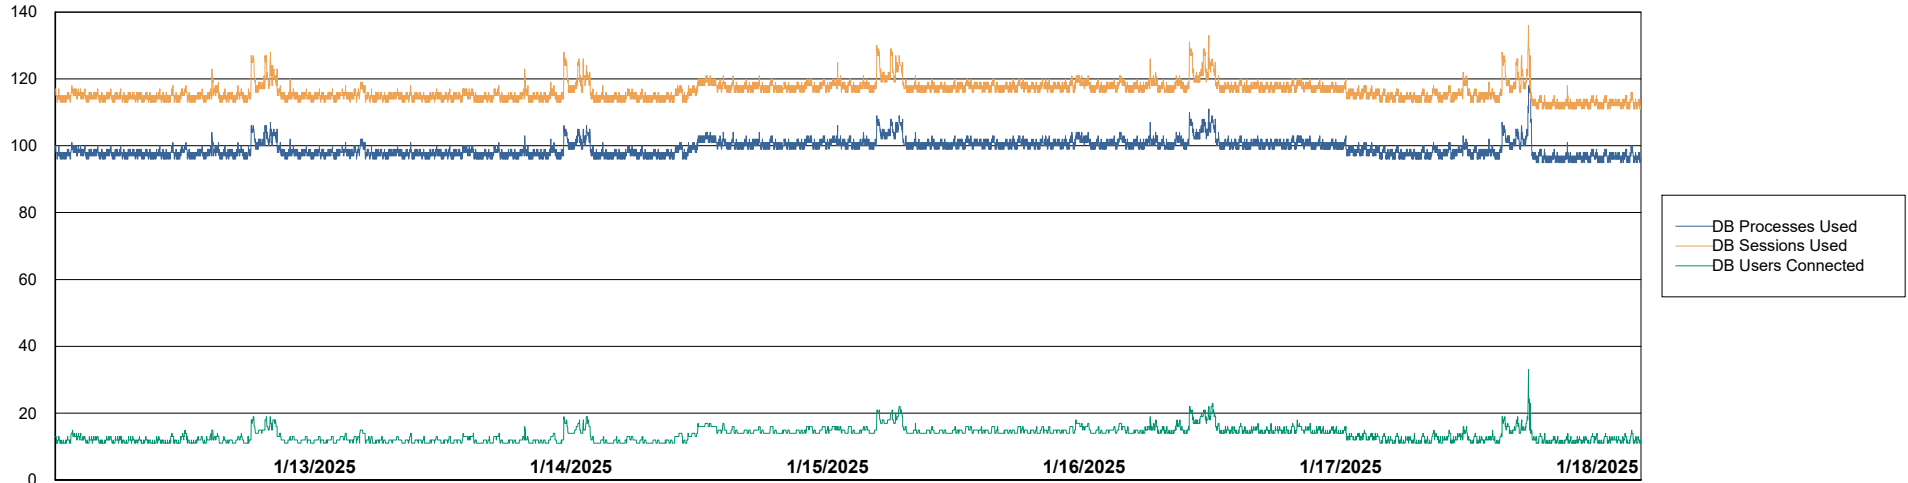

Database Performance KLH_PRD_SRSBIDB01_ABS1