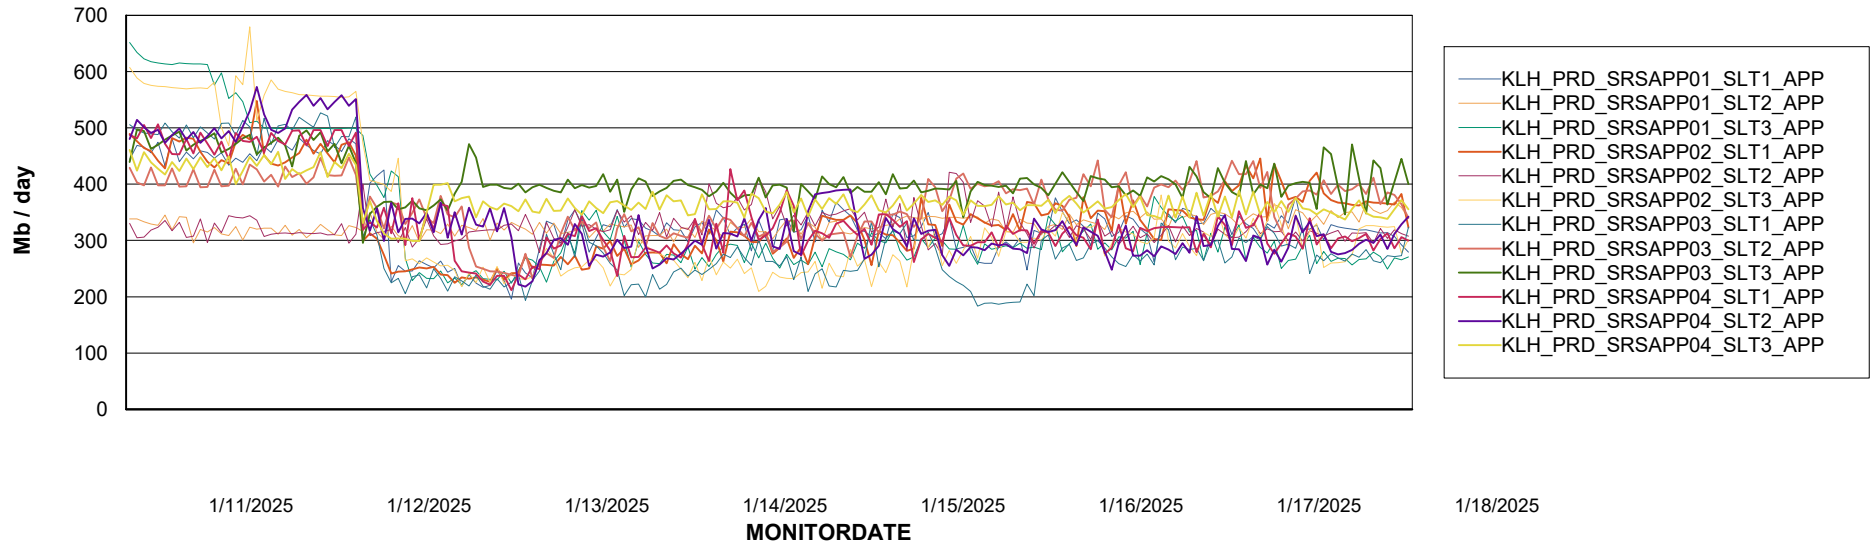

ABSSolute Application Server Services

Avg memory used per ABS Server Service