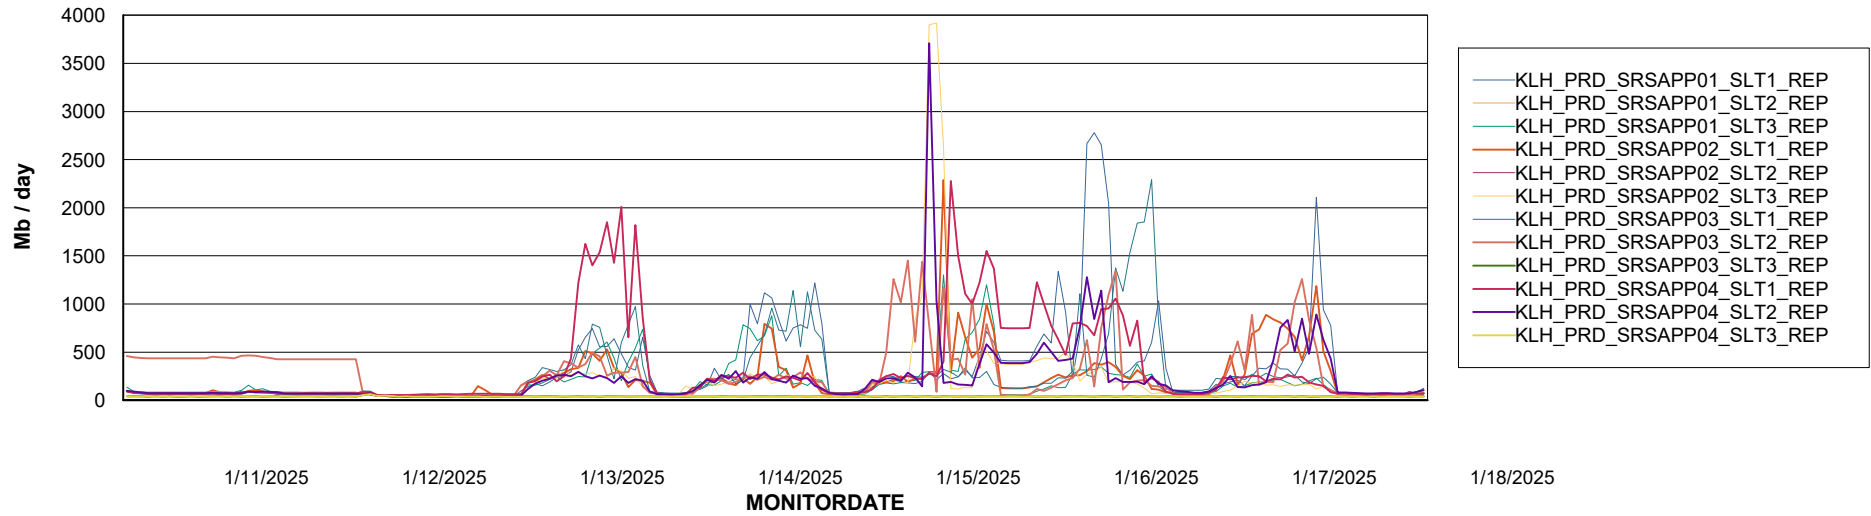

ABSSolute Application ReportServer Services

Avg memory used per ReportServer Service