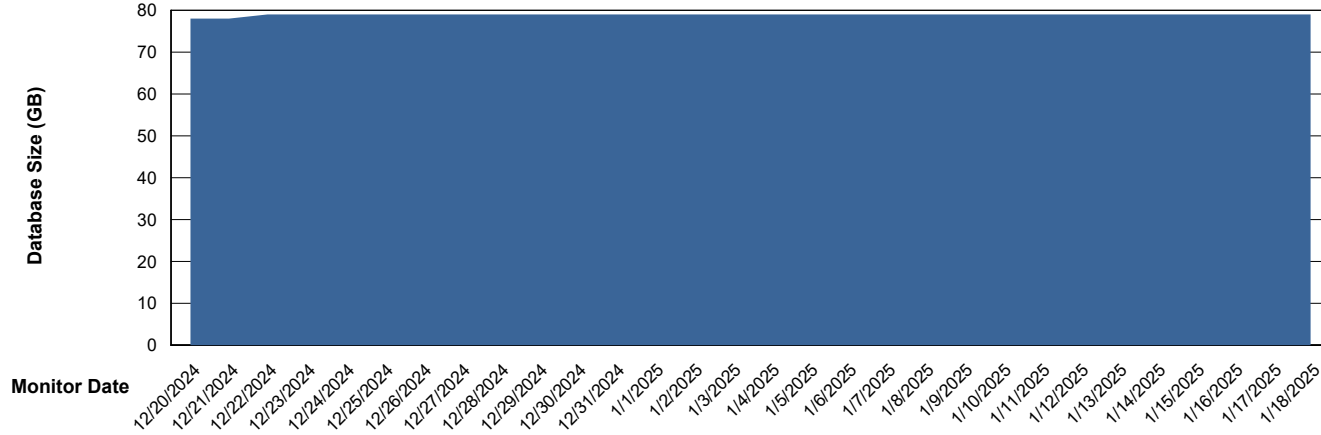

DATABASE SIZE KLA_PRD_KLAHQORA05_DB_ABS1

Database growth over last month