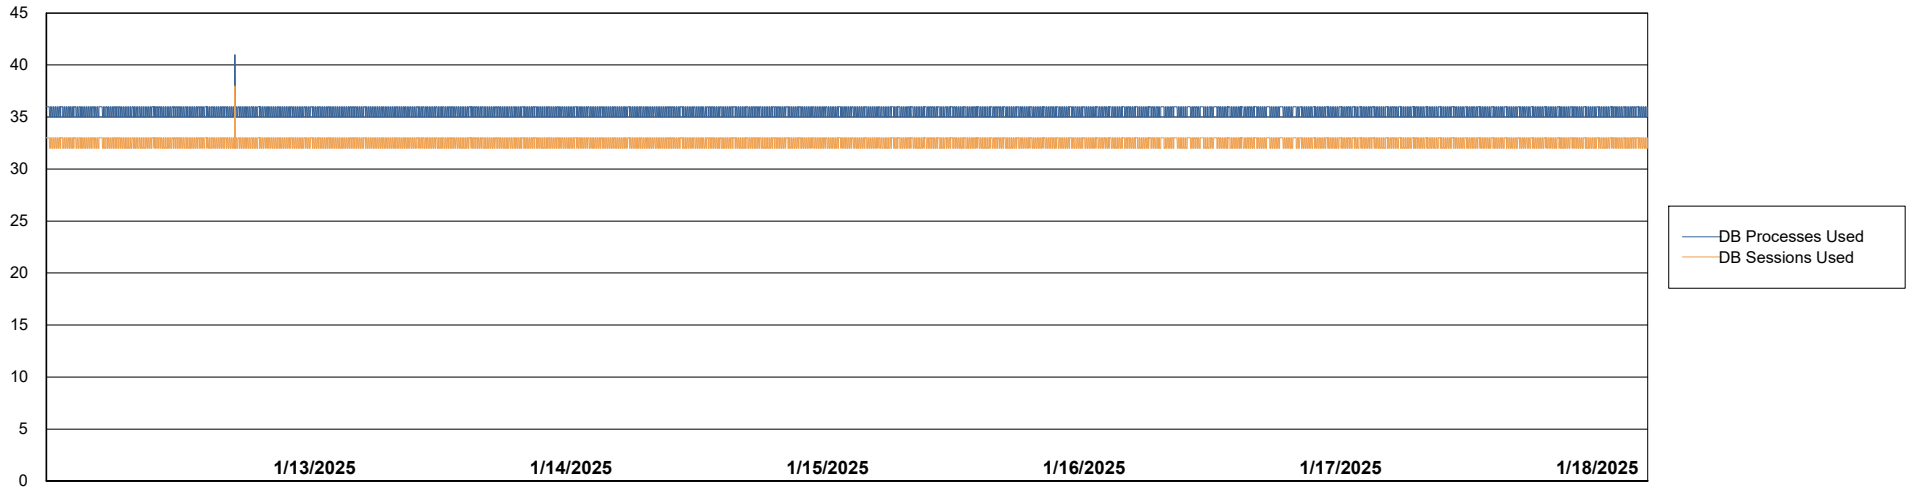

Database Performance KLA_STB_KLAHQORA06_DB_HSBABS1

DB Processes Max 1,000