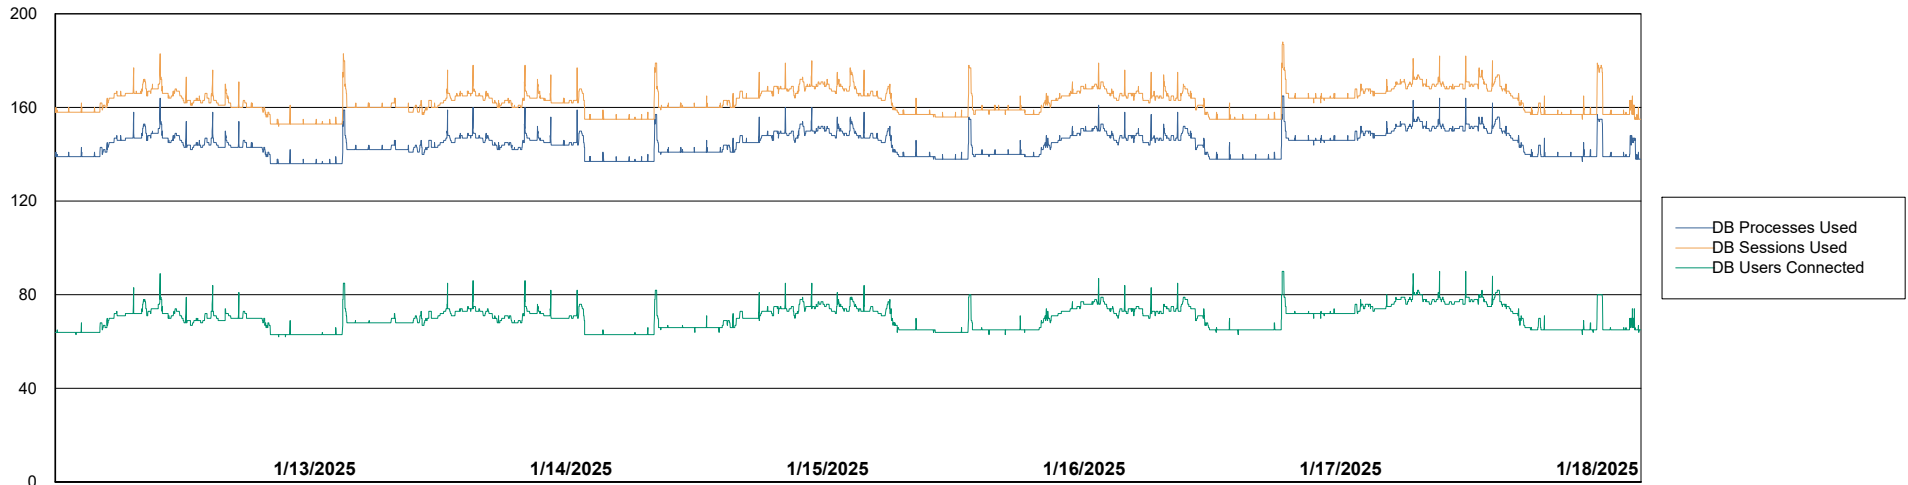

Weekly SLA Customer Report

Customer KBR OCI TOR Production
Database ID 200

Database Performance KBR-BI-TOR_PROD_ABS1

Weekly SLA Customer Report

Customer KBR OCI TOR Production
Database ID 200

Database Performance KBR-DBS1-TOR_PROD_ABS1