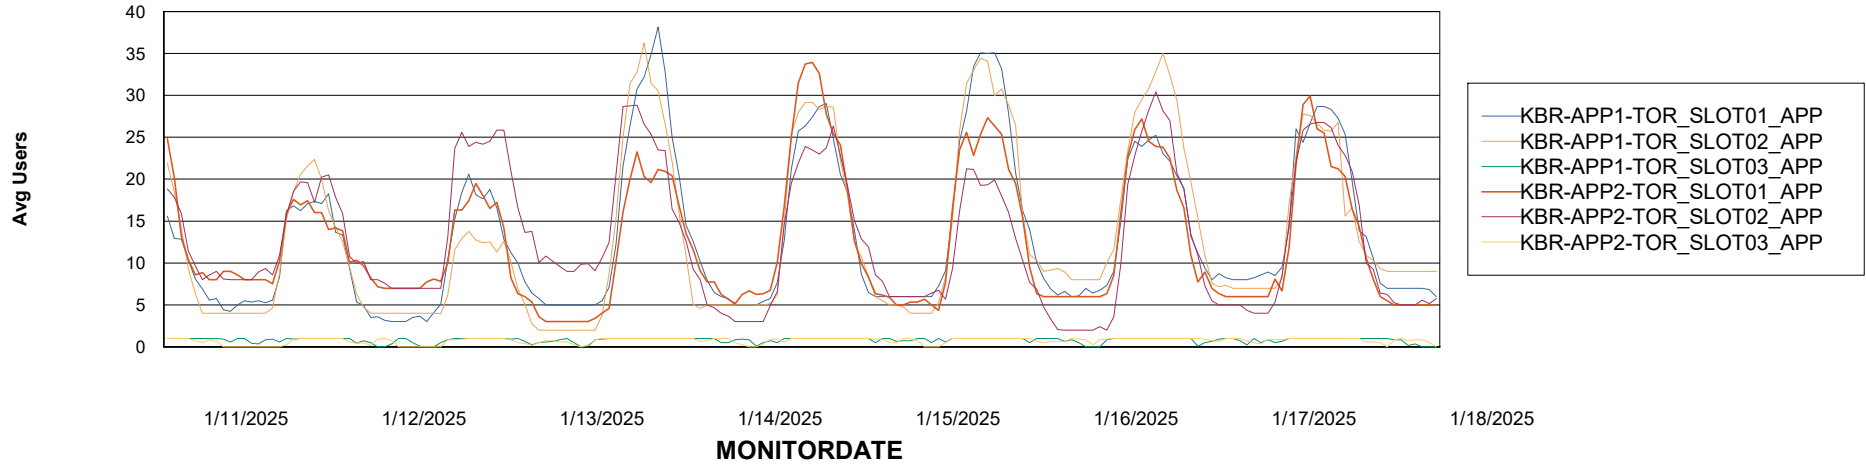

Avg users per day per ABS server