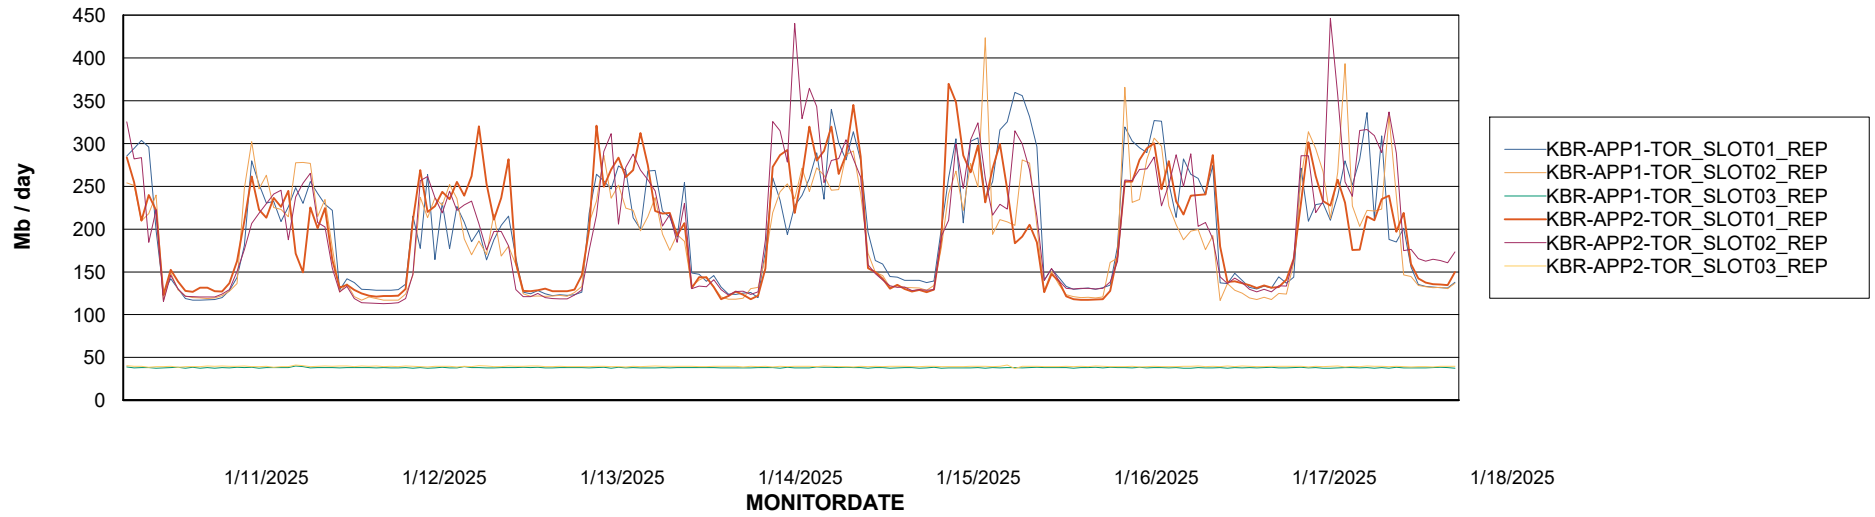

Avg memory used per ABS Server Service

Avg users per day per ABS server

Weekly SLA Customer Report

Customer KBR OCI TOR Production
Database ID 200

ABSSolute Application ReportServer Services

Avg memory used per ReportServer Service