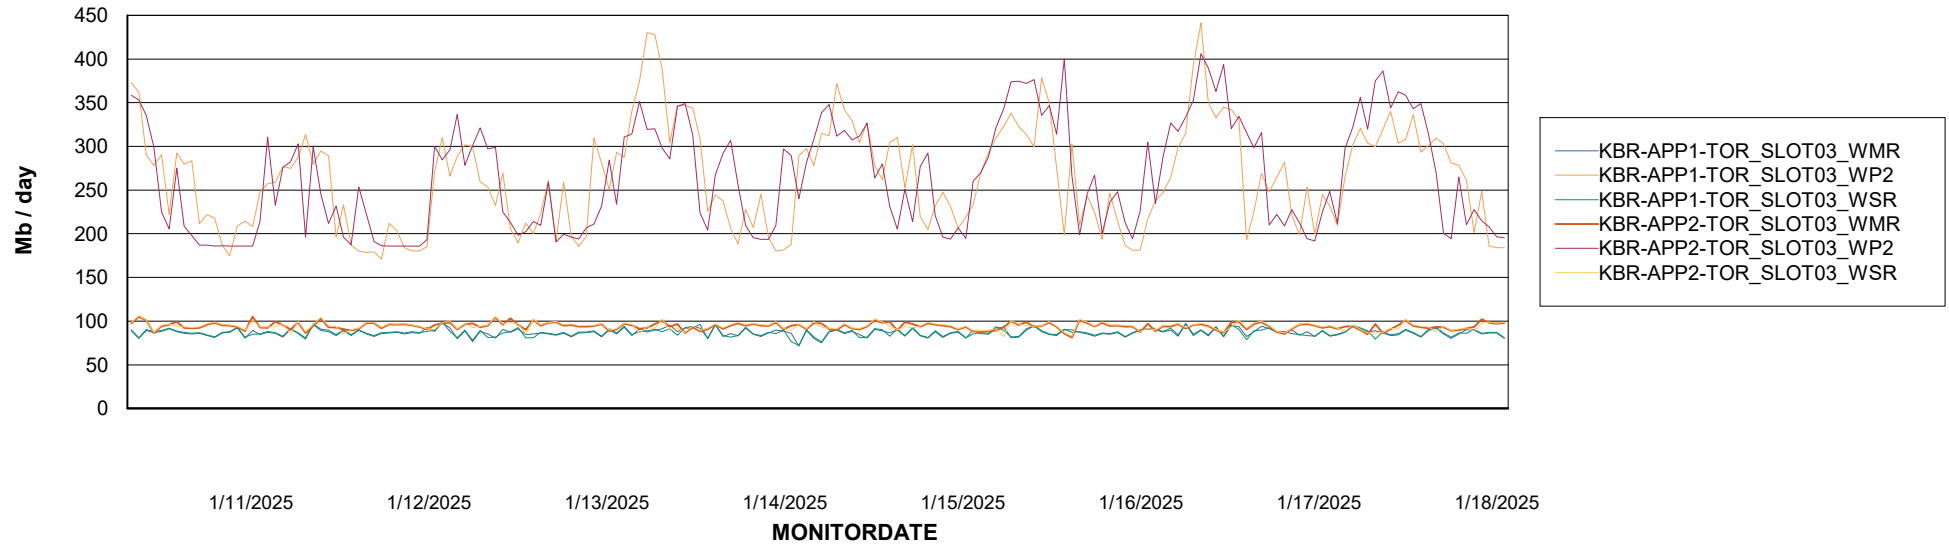

ABSSolute Web Component Services

Avg memory used per ABS Web component