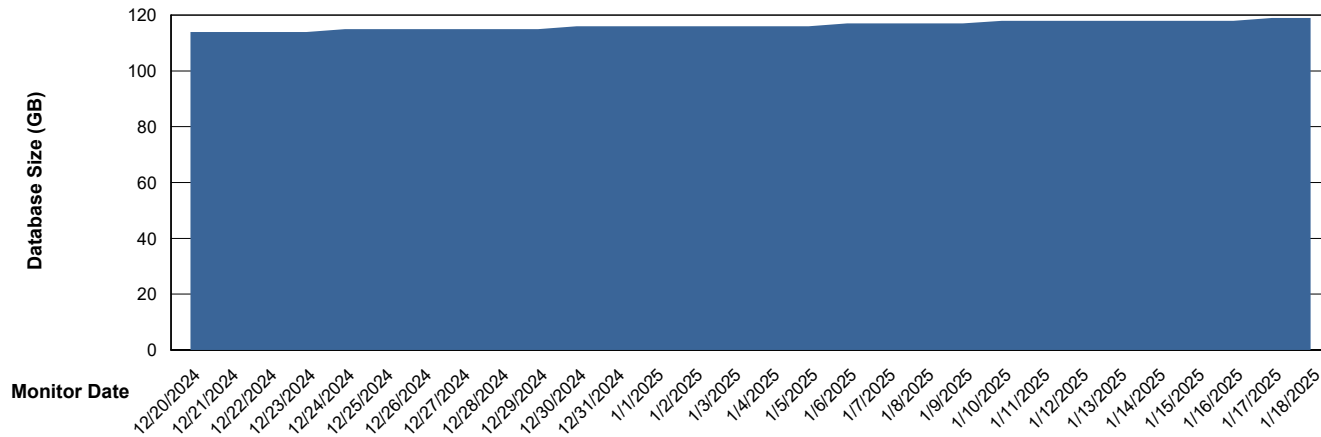

Customer KBR OCI TOR Production
Database ID 200

DATABASE SIZE KBR-BI-TOR_PROD_ABS1

Database growth over last month

DATABASE SIZE KBR-DBS1-TOR_PROD_ABS1

Database growth over last month

Weekly SLA Customer Report