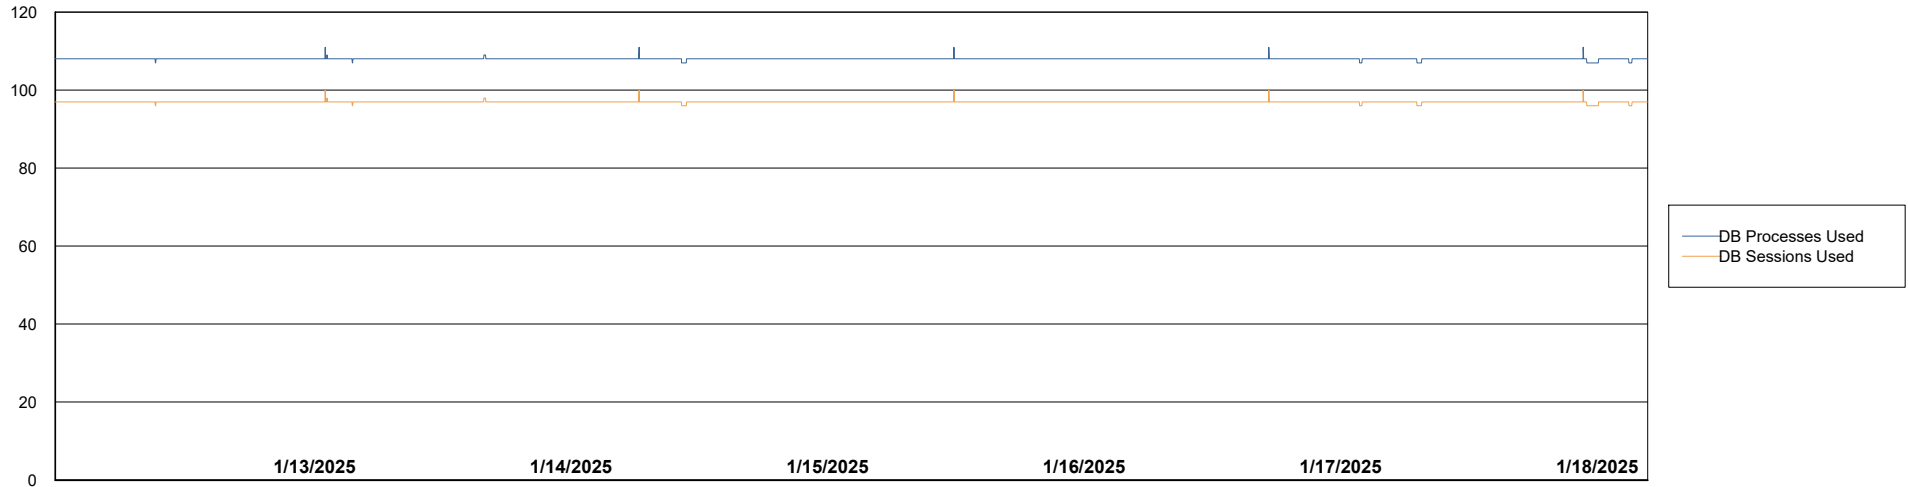

Database Performance KBR-DBS2-TOR_PROD_HSBABS1

DB Processes Max 1,000
DB Processes Max 0
DB Processes Max 4