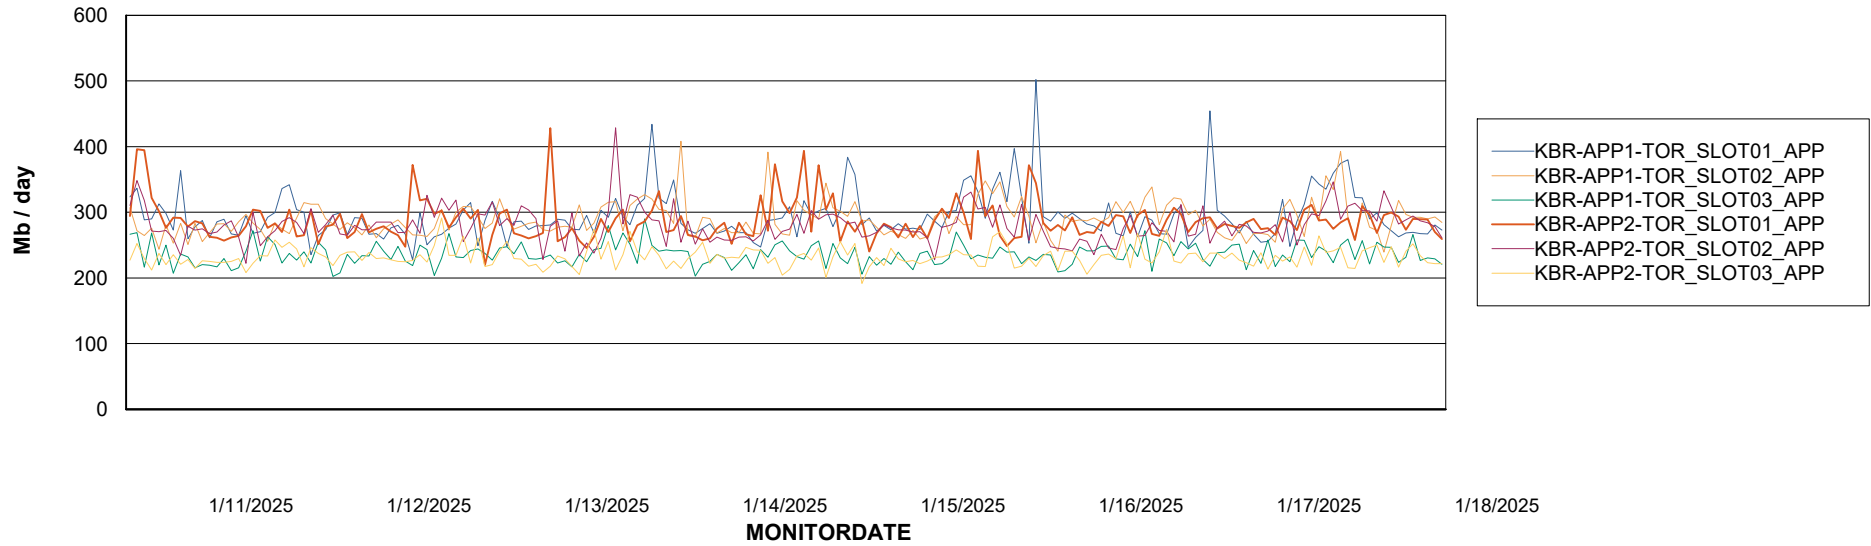

ABSSolute Application Server Services

Avg memory used per ABS Server Service