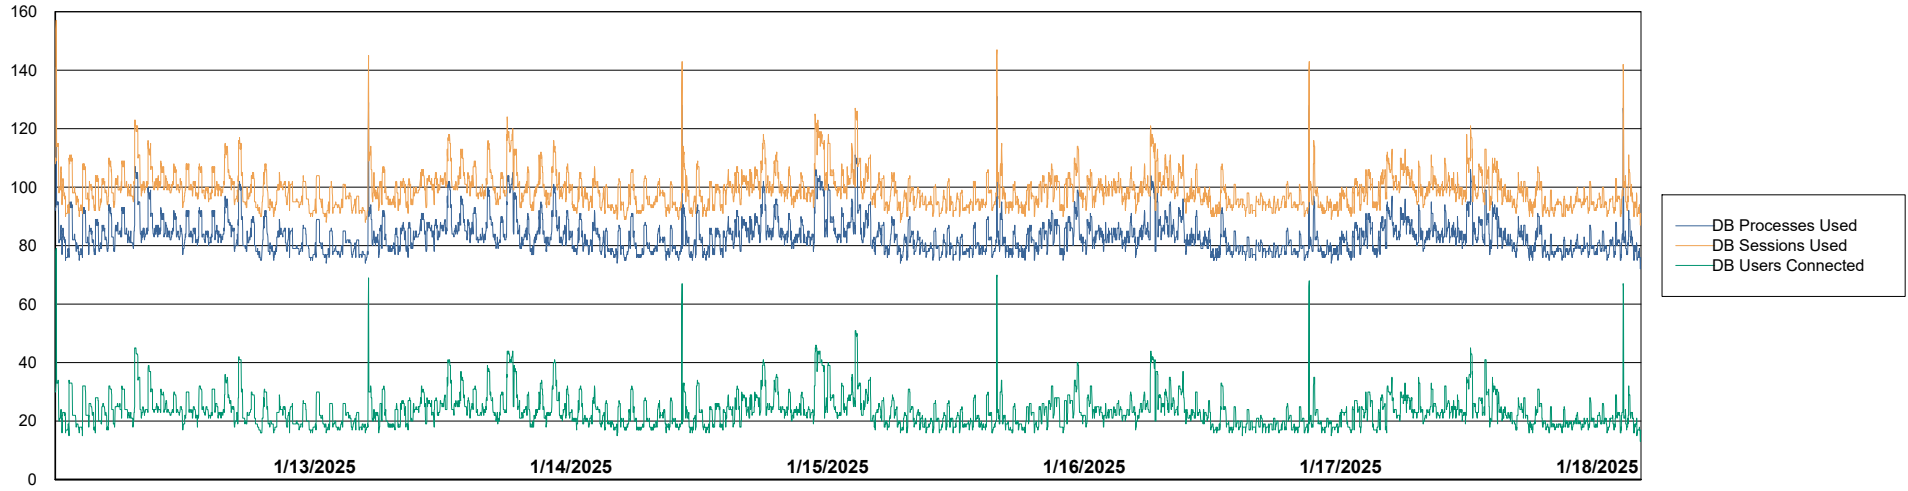

Database Performance KBR-BI-TOR_PROD_ABS1