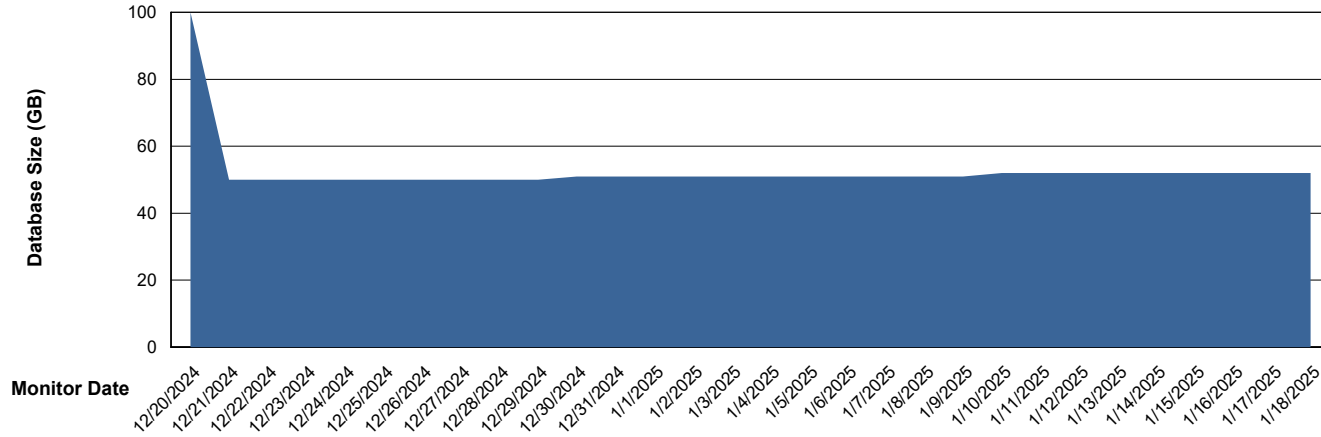

DATABASE SIZE KBR-BI-TOR_PROD_ABS1

Database growth over last month