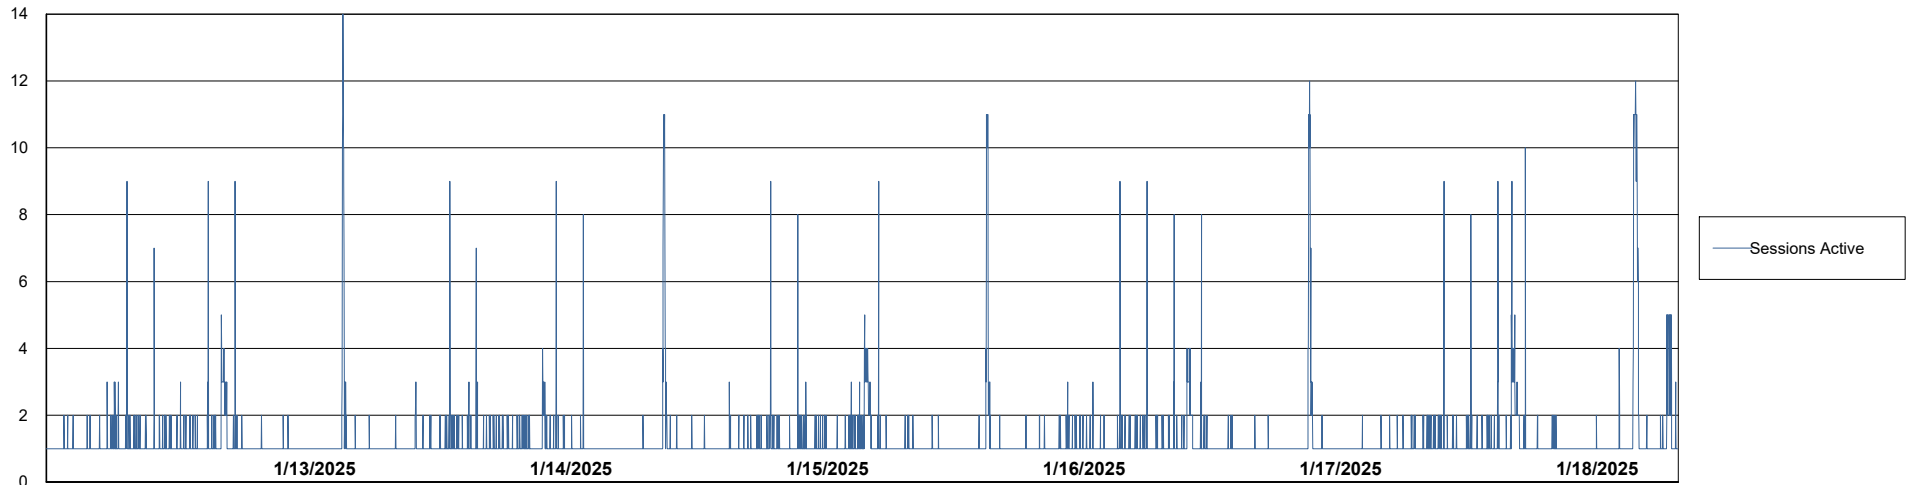

Weekly SLA Customer Report

Customer KBR OCI TOR Production
Database ID 200

Database Performance KBR-BI-TOR_PROD_ABS1

Weekly SLA Customer Report

Customer KBR OCI TOR Production
Database ID 200

Database Performance KBR-DBS1-TOR_PROD_ABS1