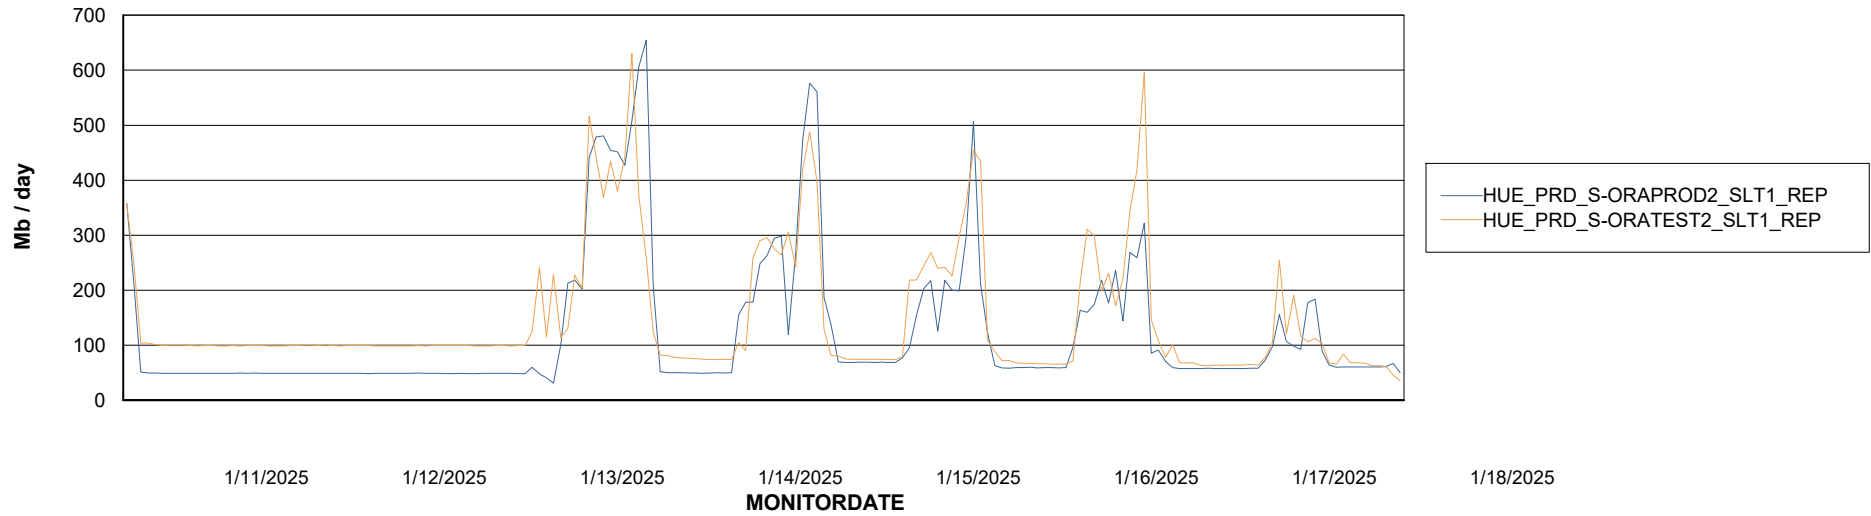

Avg memory used per ABS Server Service

Avg users per day per ABS server

Weekly SLA Customer Report

Customer HUE_Production
Database ID 154

ABSSolute Application ReportServer Services

Avg memory used per ReportServer Service