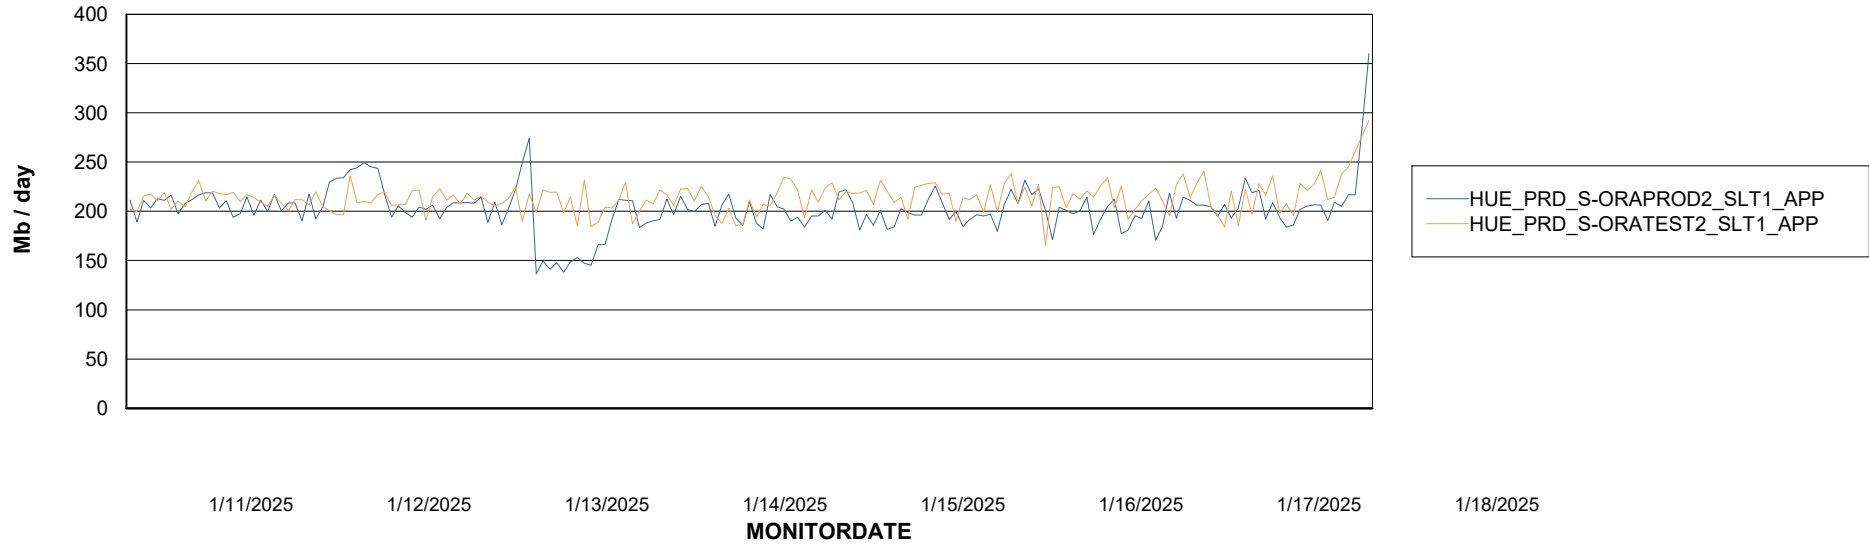

ABSSolute Application Server Services

Avg memory used per ABS Server Service