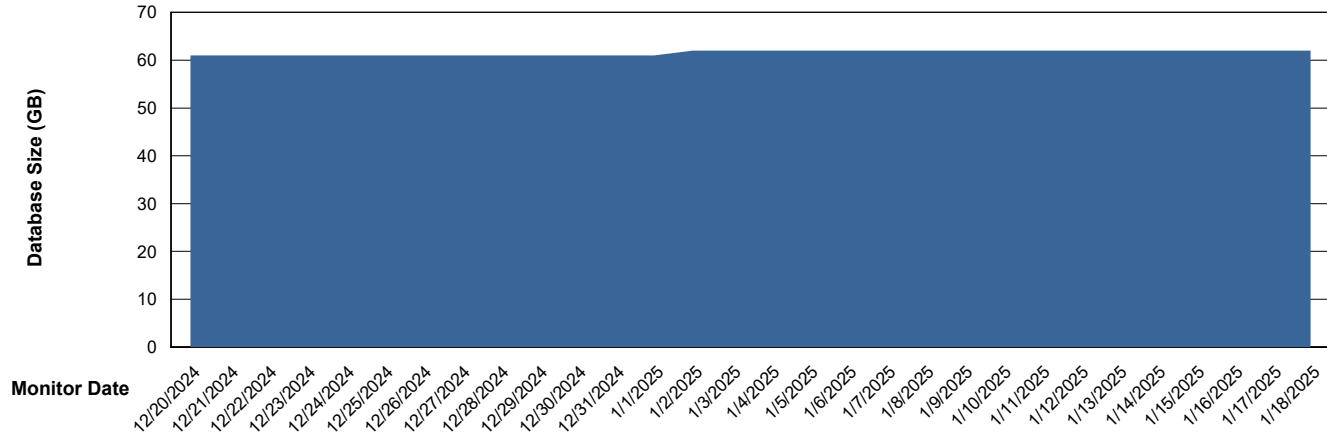

DB Processes Max 1,000

Weekly SLA Customer Report

Customer HUE_Production
Database ID 154

DATABASE SIZE HUE_PRD_S-ORABI2_ABS1

Database growth over last month

DATABASE SIZE HUE_PRD_S-ORABI2024_ABS1 (Future Live OAS)