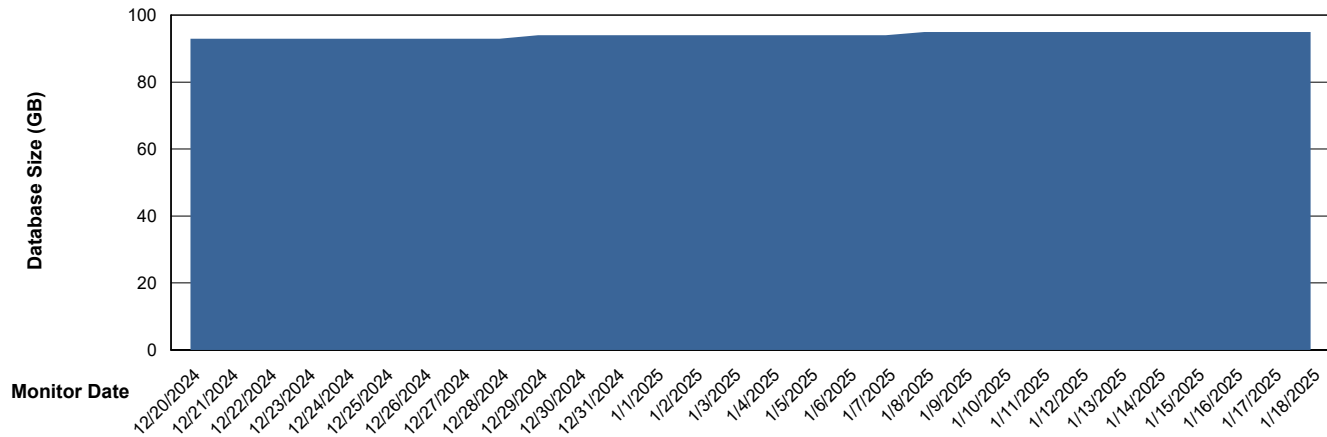

DATABASE SIZE HUE_PRD_S-ORABI2024_ABS1 (Future Live OAS)

Database growth over last month