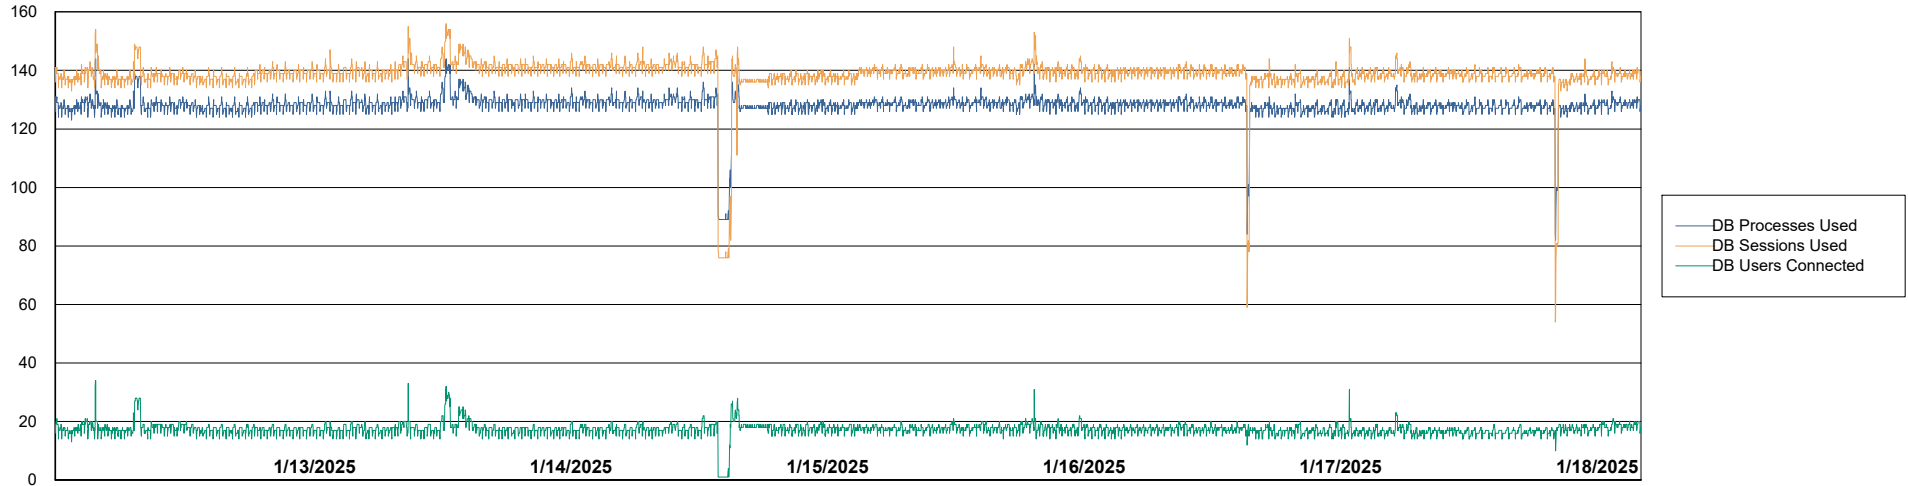

Weekly SLA Customer Report

Customer HUE_Production
Database ID 154

Database Performance HUE_PRD_S-ORABI2_ABS1

Weekly SLA Customer Report

Customer HUE_Production
Database ID 154

Database Performance HUE_PRD_S-ORABI2024_ABS1 (Future Live OAS)