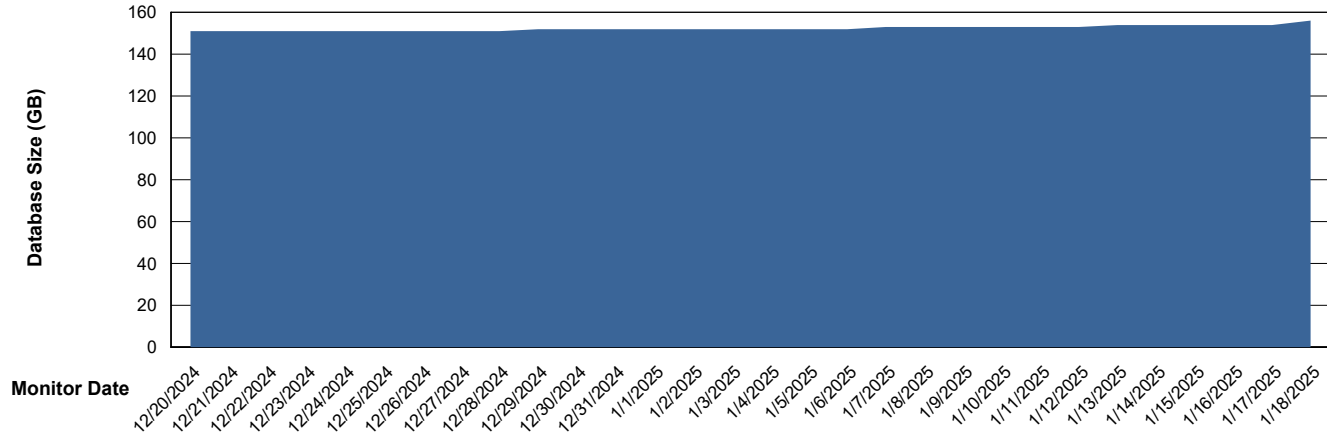

Database growth over last month

Weekly SLA Customer Report

Customer HUE_Production
Database ID 154

DATABASE SIZE HUE_PRD_S-ORAPROD2_ABS1

Database growth over last month

Weekly SLA Customer Report

Customer HUE_Production
Database ID 154