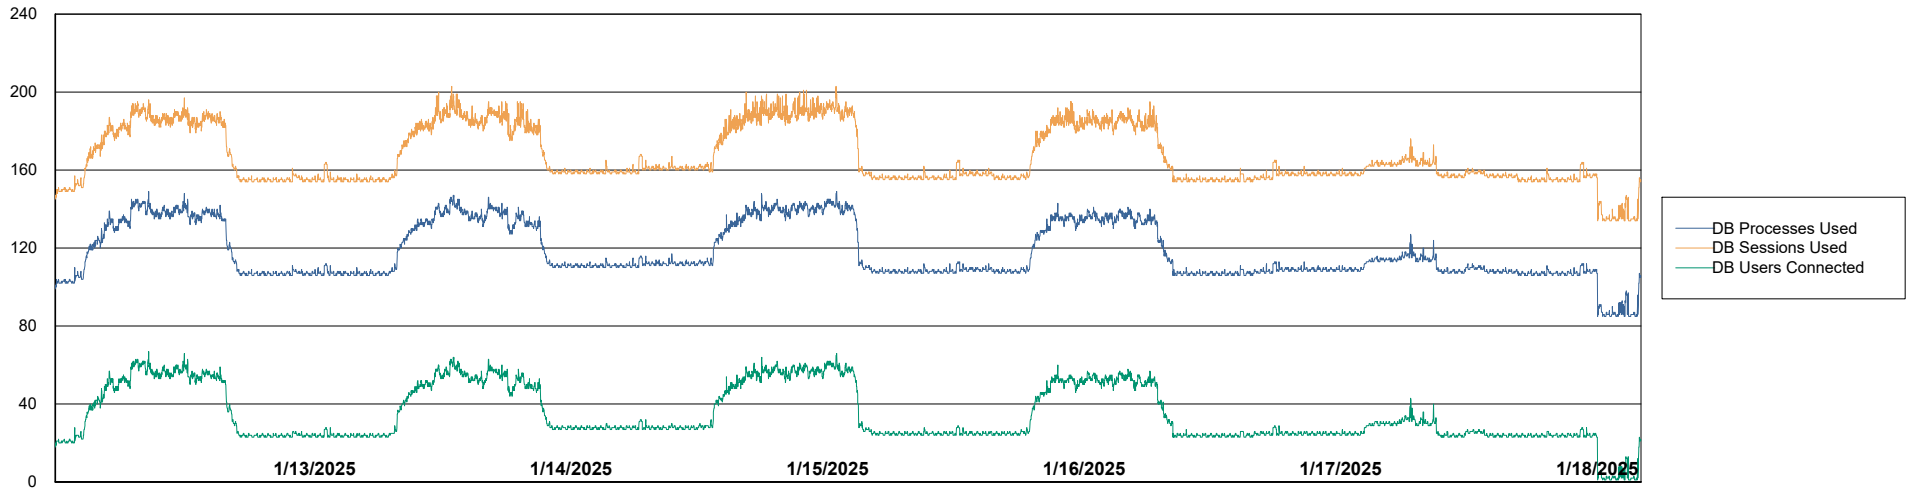

Database Performance HUE_PRD_S-ORAPROD2_ABS1