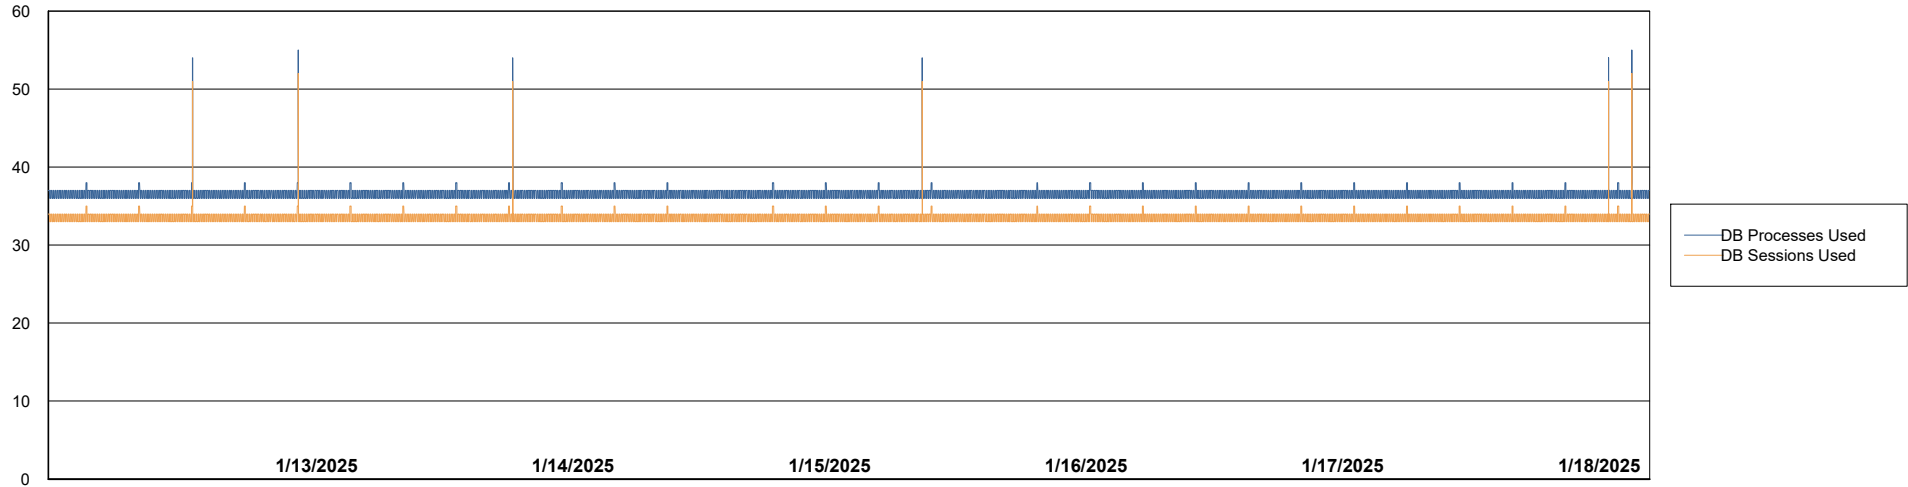

Database Performance HUE_PRD_S-ORATEST2_HSBABS1

DB Processes Max 1,000