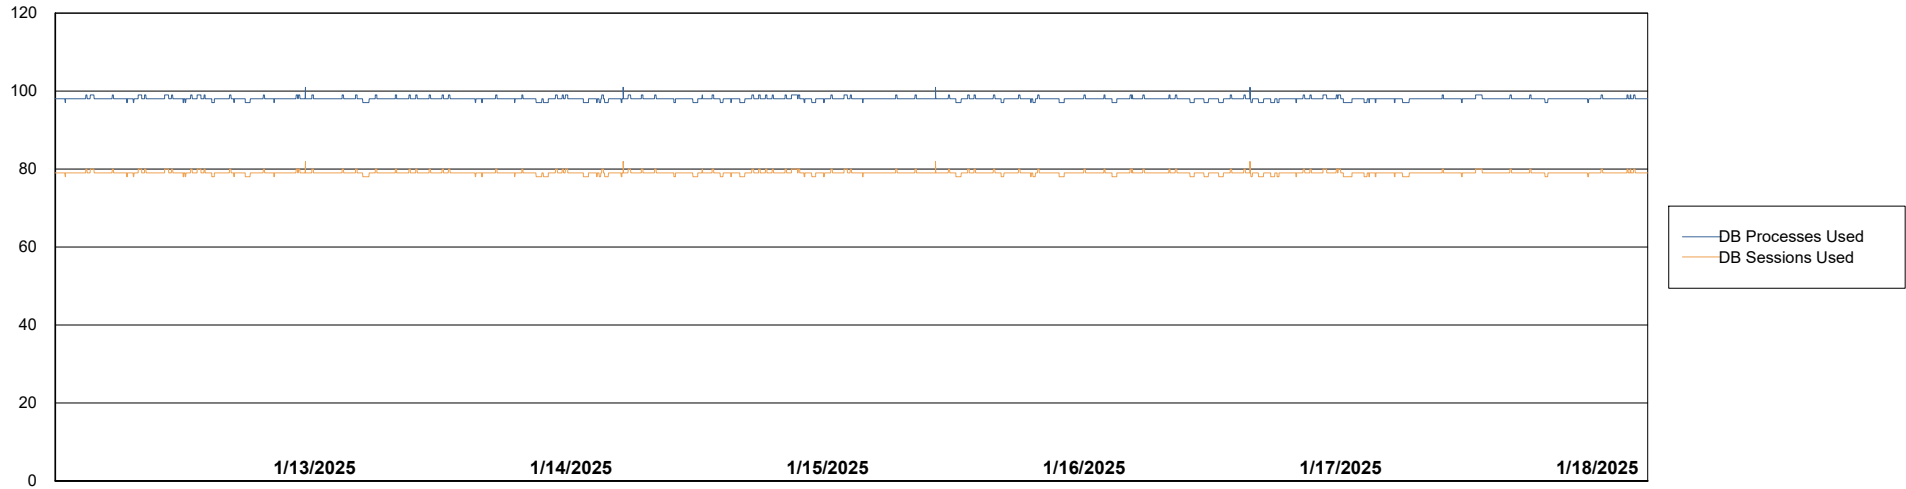

Database Performance ELJ_PRD_FRASEQXPRDDB02_HSBABS1

DB Processes Max 1,000
DB Sessions Max 0