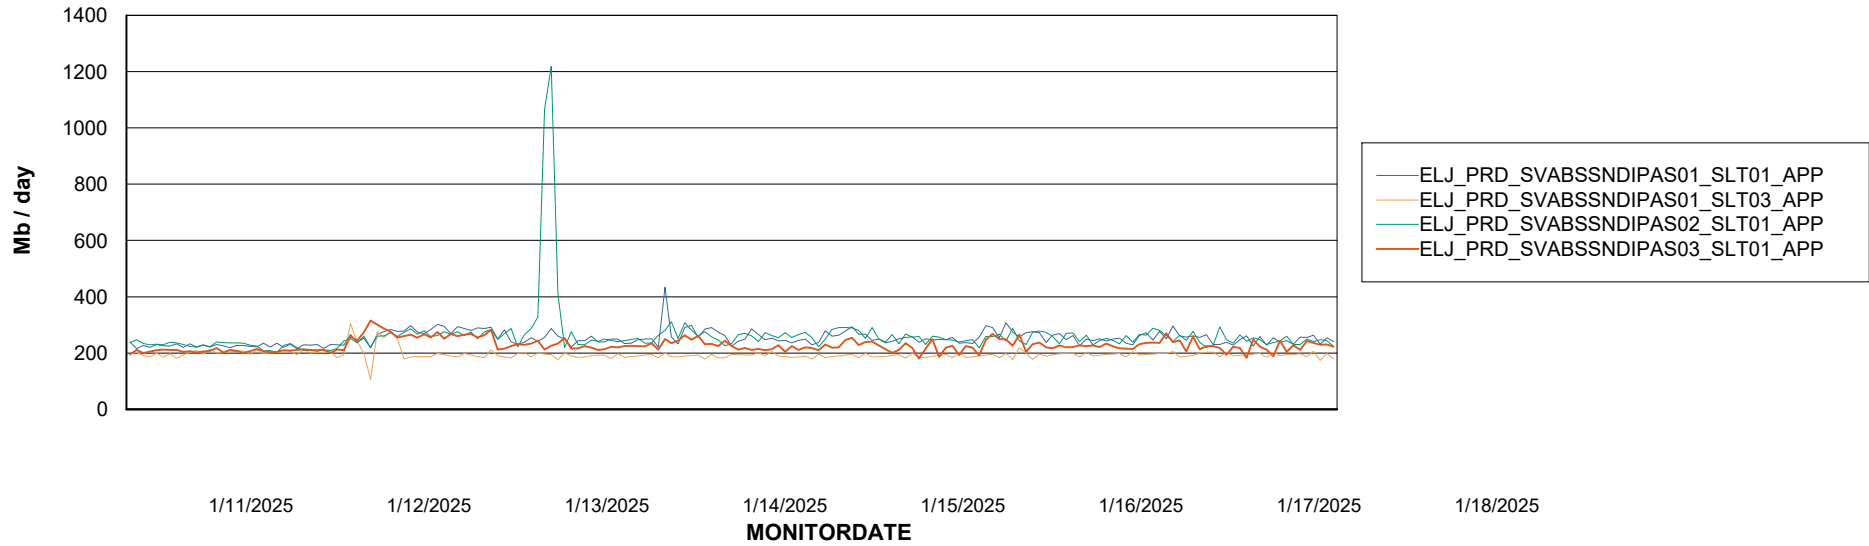

ABSSolute Application Server Services

Avg memory used per ABS Server Service