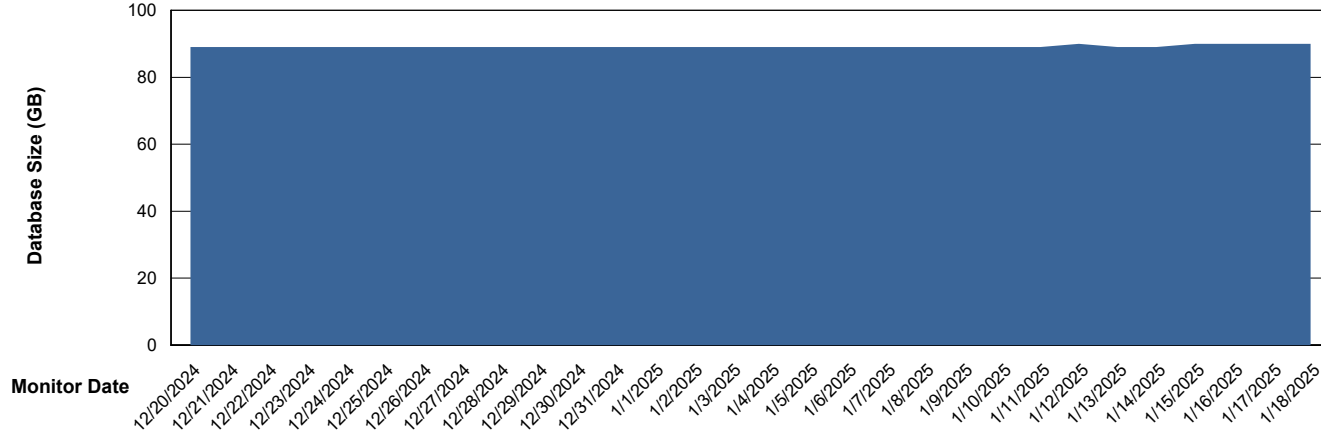

DB Processes Max 1,000
DB Sessions Max 0

Weekly SLA Customer Report

Customer ELJ Production
Database ID 72

Database Performance ELJ_PRD_FRASEQXPRDDB03_ABS1

Weekly SLA Customer Report

Customer ELJ Production
Database ID 72

DATABASE SIZE ELJ_PRD_FRASEQXPRDDB01_ABS1

Database growth over last month

DATABASE SIZE ELJ_PRD_FRASEQXPRDDB03_ABS1

Database growth over last month

Weekly SLA Customer Report

Customer ELJ Production
 Database ID 72