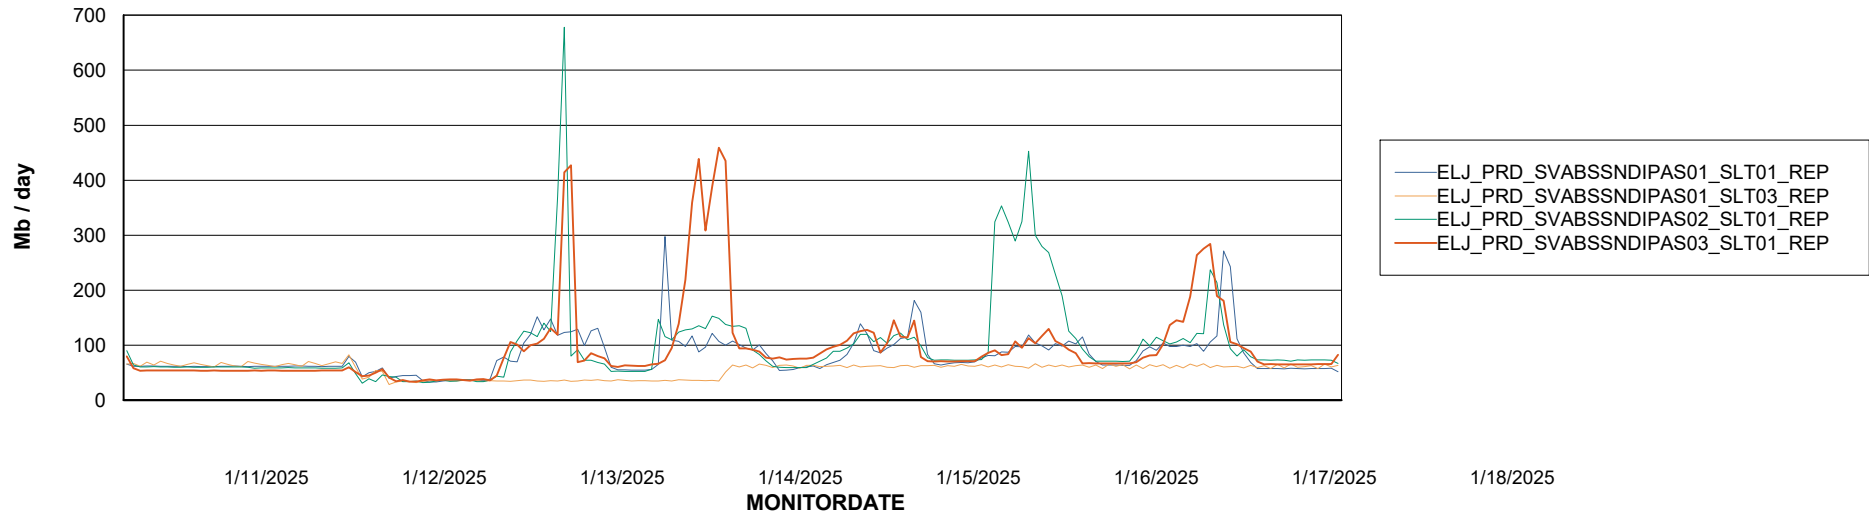

Avg memory used per ABS Server Service

Avg users per day per ABS server

Weekly SLA Customer Report

Customer ELJ Production
Database ID 72

ABSSolute Application ReportServer Services

Avg memory used per ReportServer Service