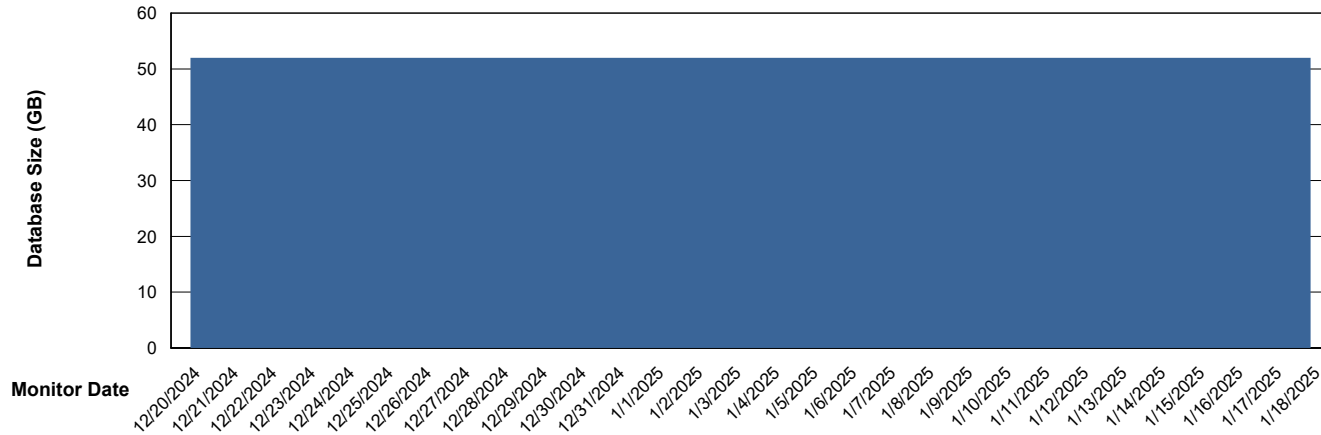

DB Processes Max 1,000
DB Sessions Max 0

Weekly SLA Customer Report

Customer ELJ Production
Database ID 72

Database Performance ELJ_PRD_FRASEQXPRDDB03_ABS1

Weekly SLA Customer Report

Customer ELJ Production
Database ID 72

DATABASE SIZE ELJ_PRD_FRASEQXPRDDB01_ABS1

Database growth over last month

DATABASE SIZE ELJ_PRD_FRASEQXPRDDB03_ABS1

Database growth over last month

Weekly SLA Customer Report

Customer ELJ Production
 Database ID 72