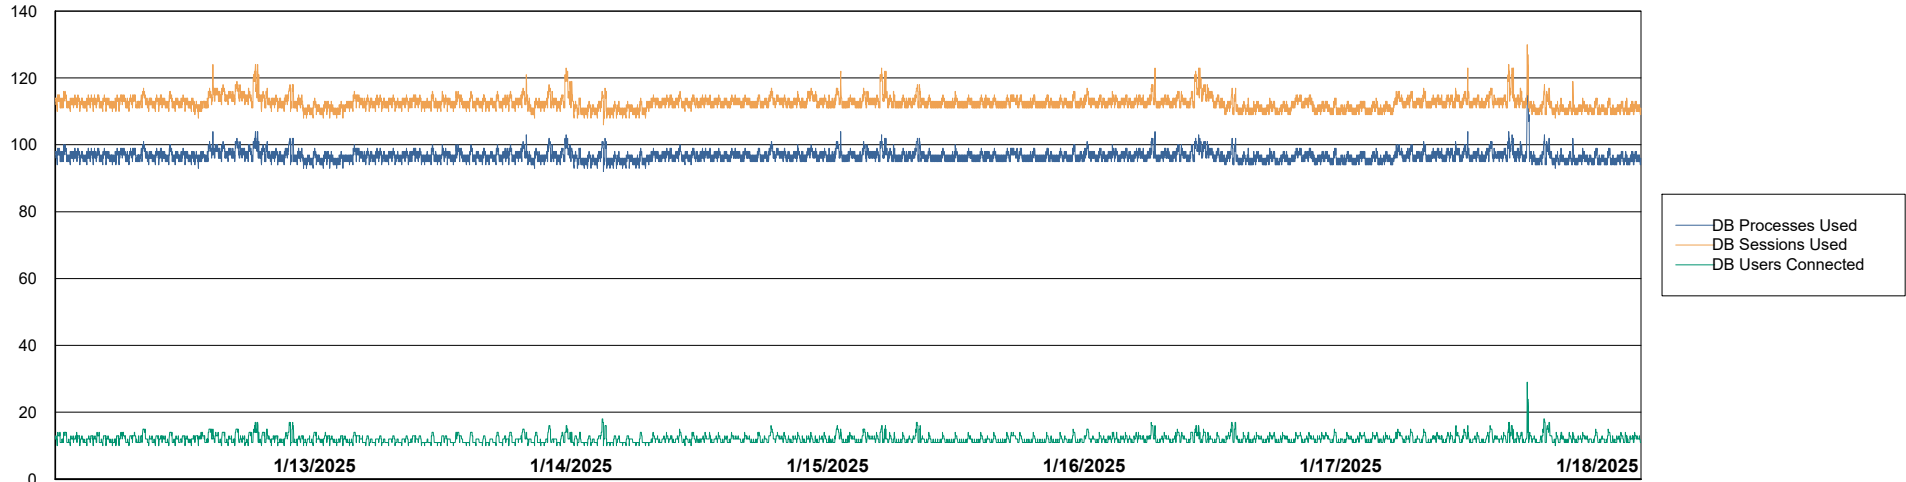

DB Processes Max 1,000
DB Sessions Max 0

Weekly SLA Customer Report

Customer ELJ Production
Database ID 72

Database Performance ELJ_PRD_FRASEQXPRDDB03_ABS1

Weekly SLA Customer Report

Customer ELJ Production
Database ID 72