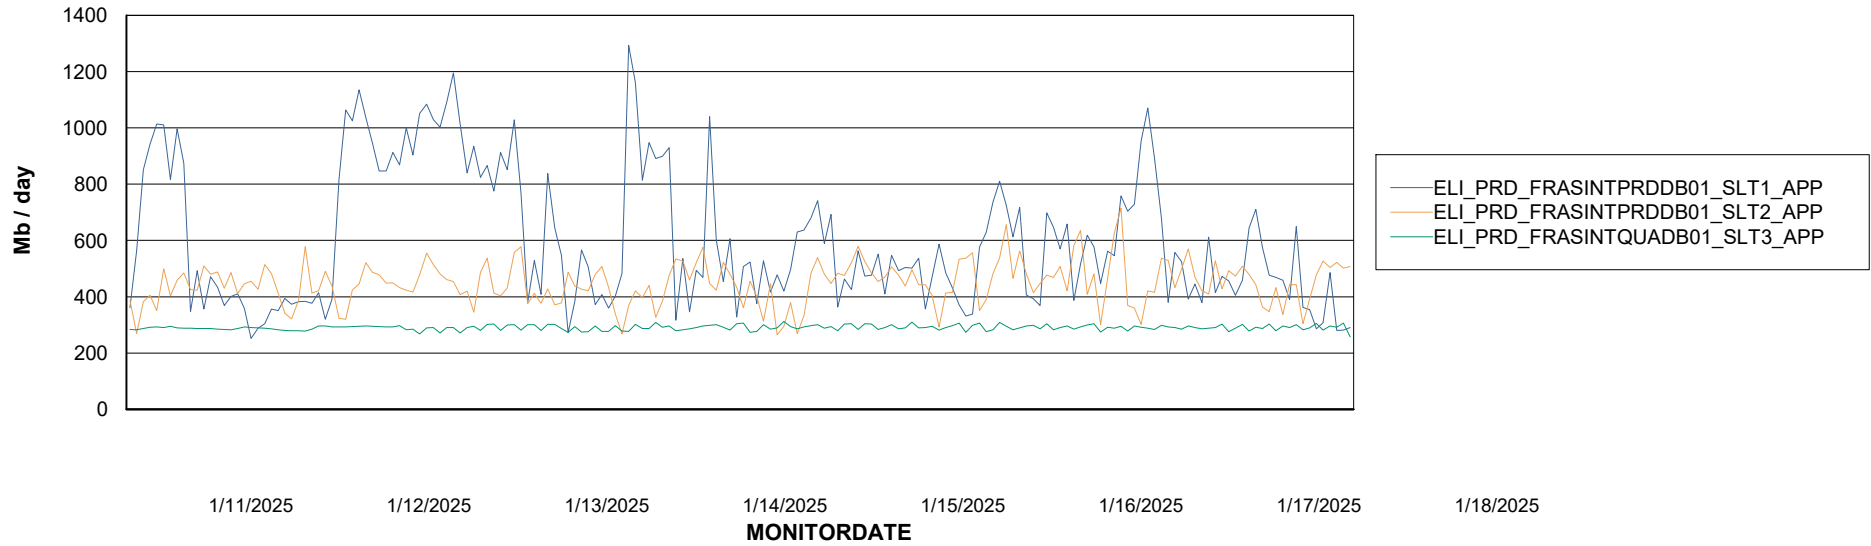

ABSSolute Application Server Services

Avg memory used per ABS Server Service