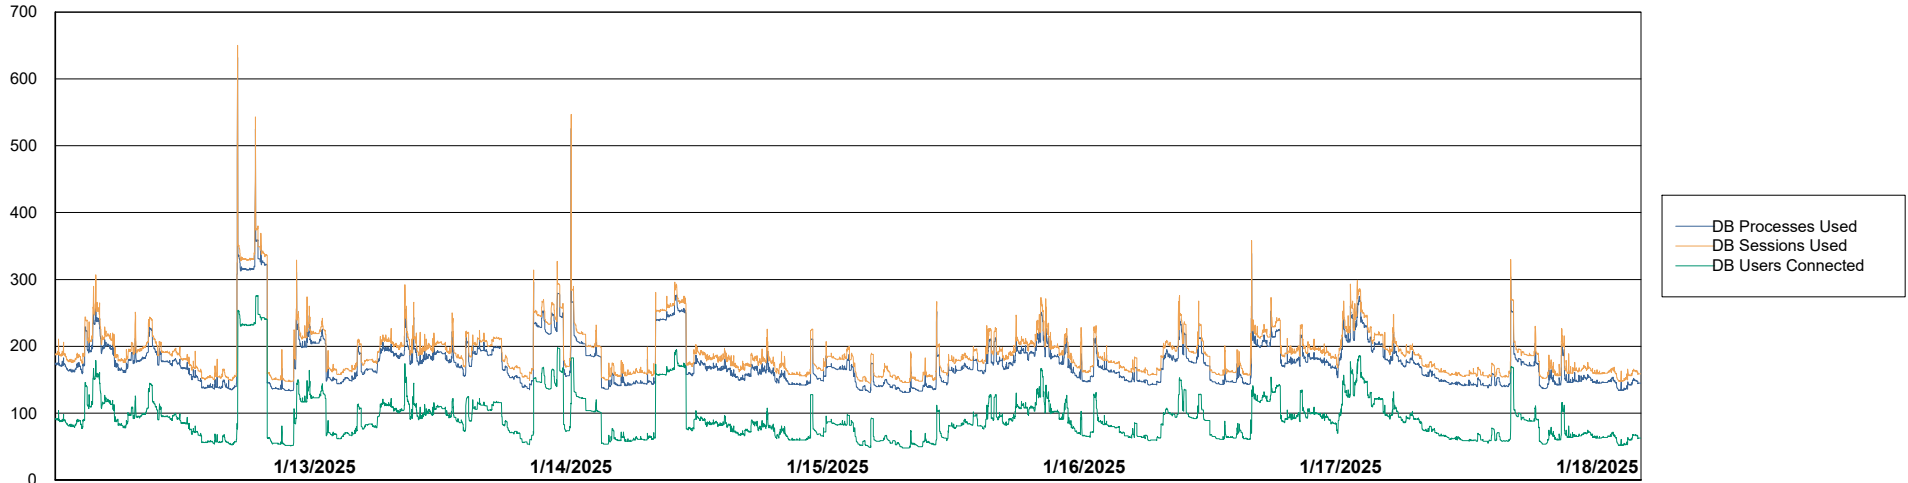

Weekly SLA Customer Report

Customer ELI_Production
Database ID 62

Database Performance ELI_PRD_FRASEQXPRDDB04-BI_ABS1

Weekly SLA Customer Report

Customer ELI_Production
Database ID 62

Database Performance ELI_PRD_FRASINTPRDDB01_ABS1