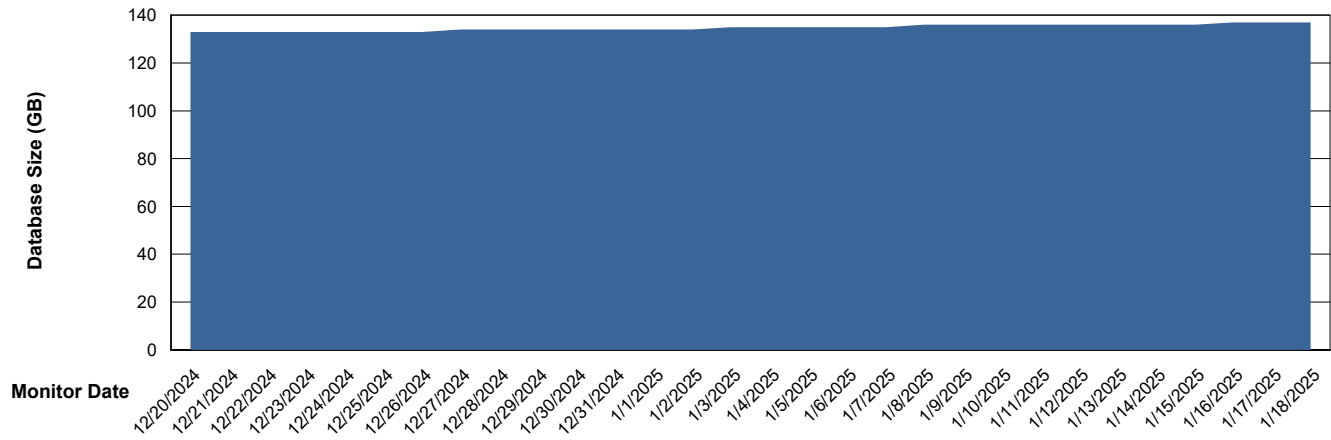

Weekly SLA Customer Report

Customer ELI_Production
Database ID 62

Database Performance ELI_PRD_FRASINTQUADB01_HSBABS1

DB Processes Max 1,000

Weekly SLA Customer Report

Customer ELI_Production
Database ID 62

DATABASE SIZE ELI_PRD_FRASEQXPRDDB04-BI_ABS1

Database growth over last month

DATABASE SIZE ELI_PRD_FRASINTPRDDB01_ABS1

Database growth over last month

Weekly SLA Customer Report

Customer ELI_Production
Database ID 62