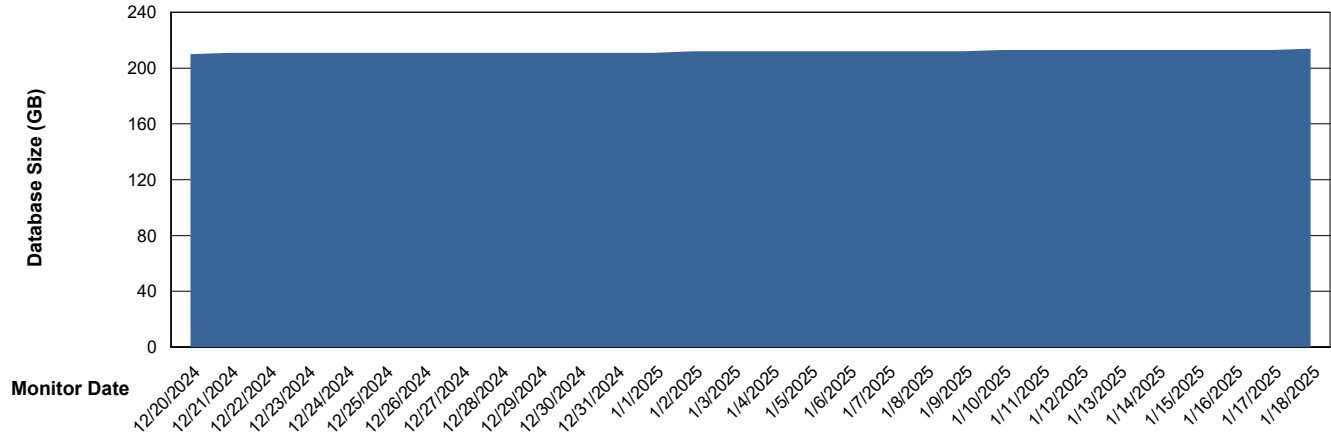

Weekly SLA Customer Report

Customer ELI_Production
Database ID 62

Database Performance ELI_PRD_FRASINTQUADB01_HSBABS1

DB Processes Max 1,000

Weekly SLA Customer Report

Customer ELI_Production
Database ID 62

DATABASE SIZE ELI_PRD_FRASEQXPRDDB04-BI_ABS1

Database growth over last month

DATABASE SIZE ELI_PRD_FRASINTPRDDB01_ABS1

Database growth over last month

Weekly SLA Customer Report

Customer ELI_Production
Database ID 62