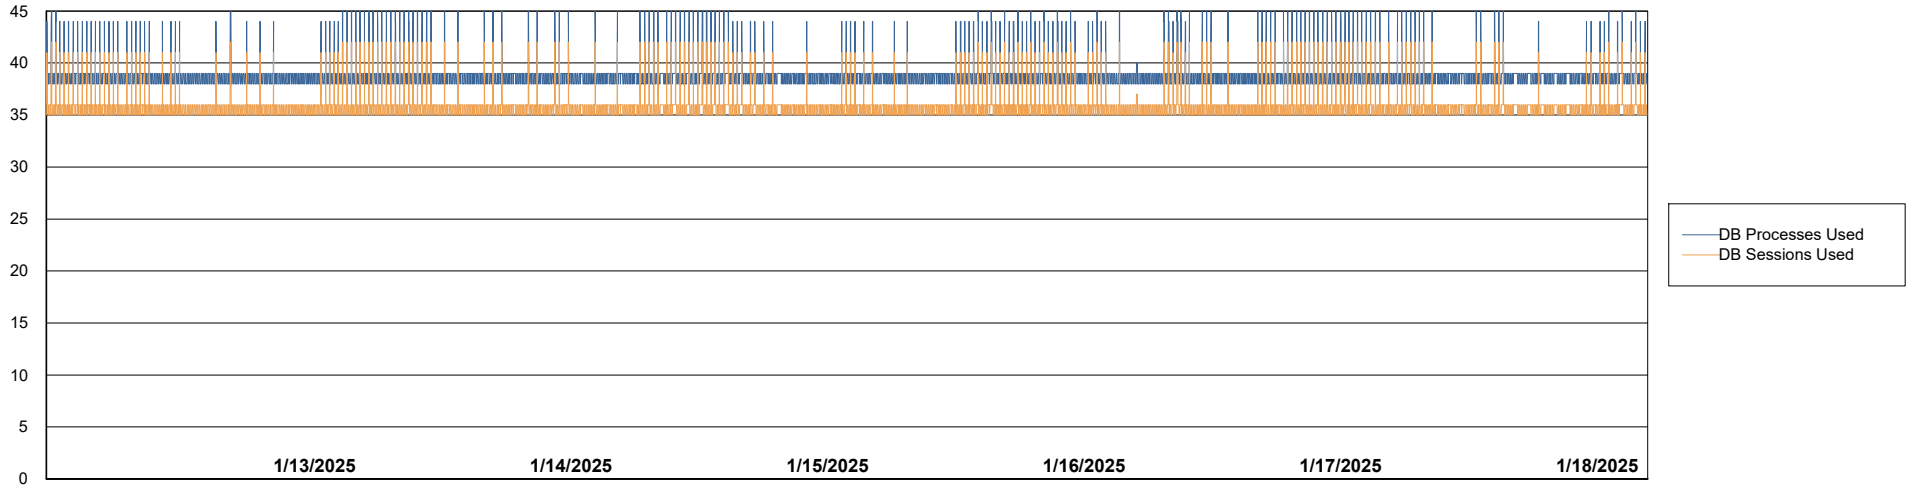

Database Performance ELI_PRD_FRASINTQUADB01_HSBABS1

DB Processes Max 1,000