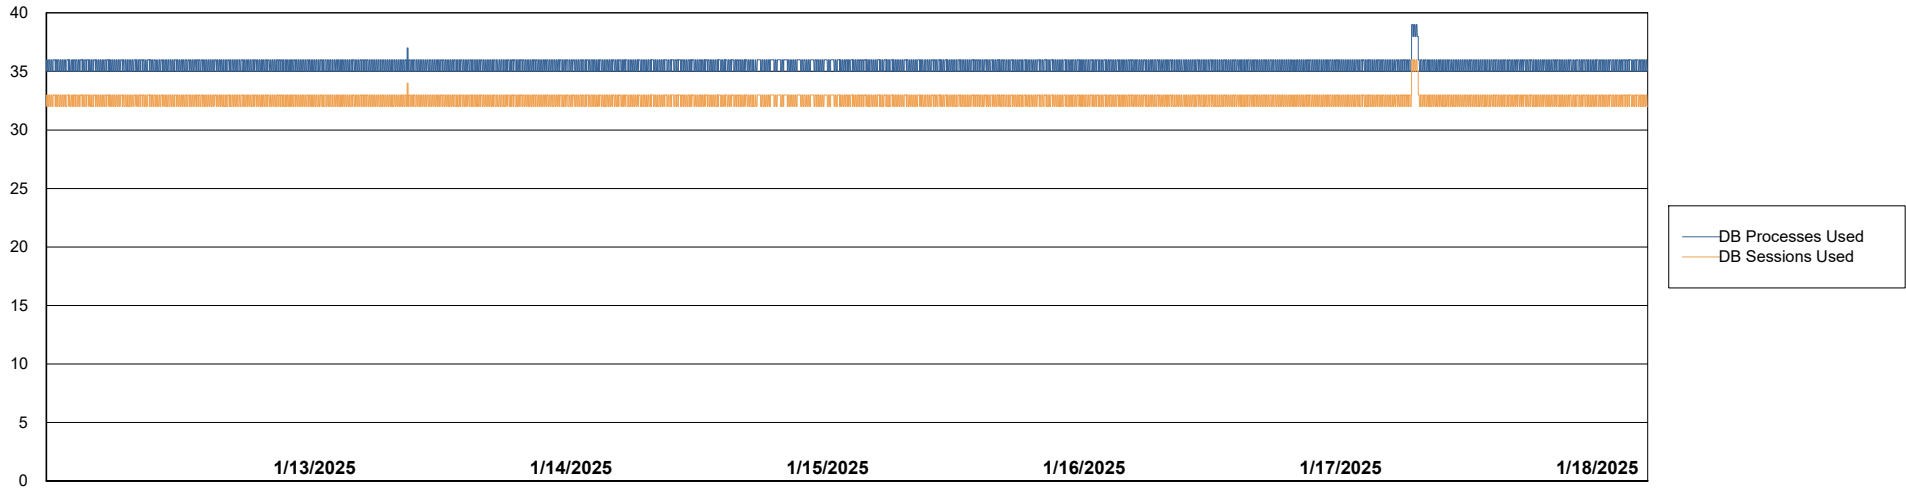

Database Performance ECL_PRD_ECLABS-TEST_HSBABS1

DB Processes Max 1,000