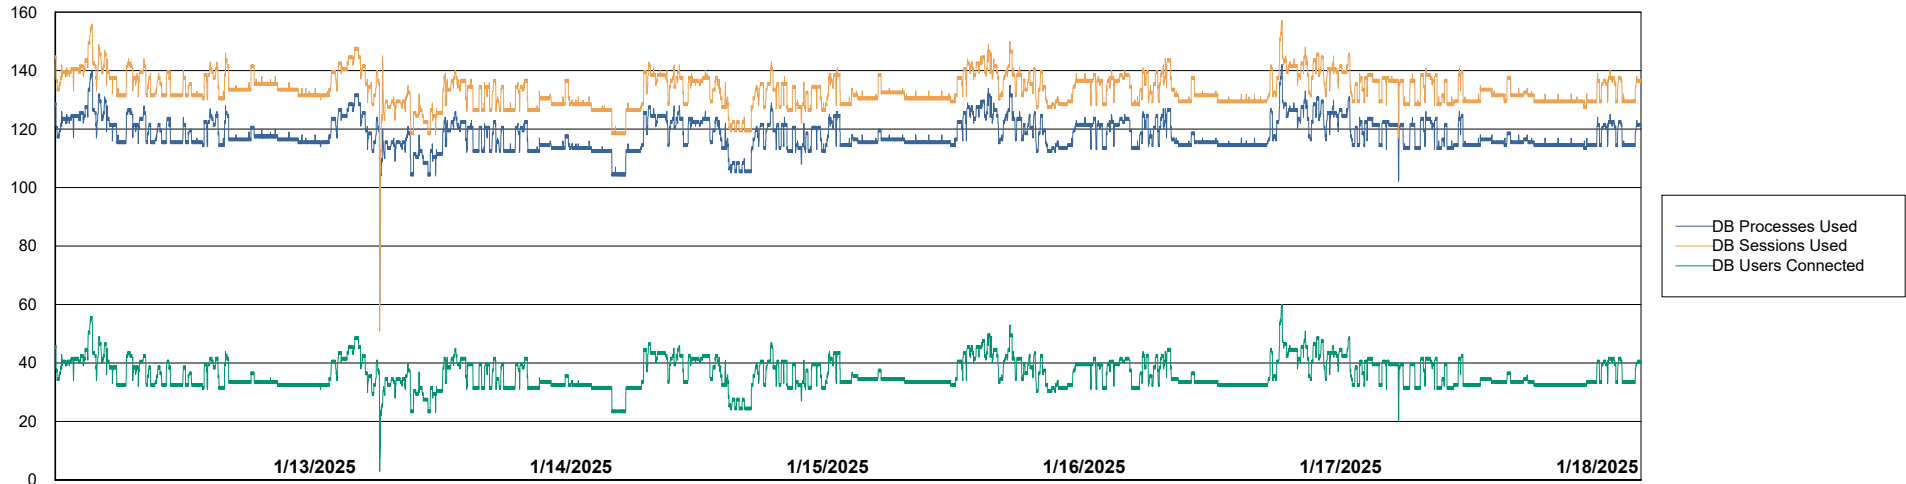

Weekly SLA Customer Report

Customer ECL_Production
Database ID 156

Database Performance ECL_PRD_ECLABS_ABS1

Weekly SLA Customer Report

Customer ECL_Production
Database ID 156

Database Performance ECL_PRD_ECLABS-TEST_HSBABS1