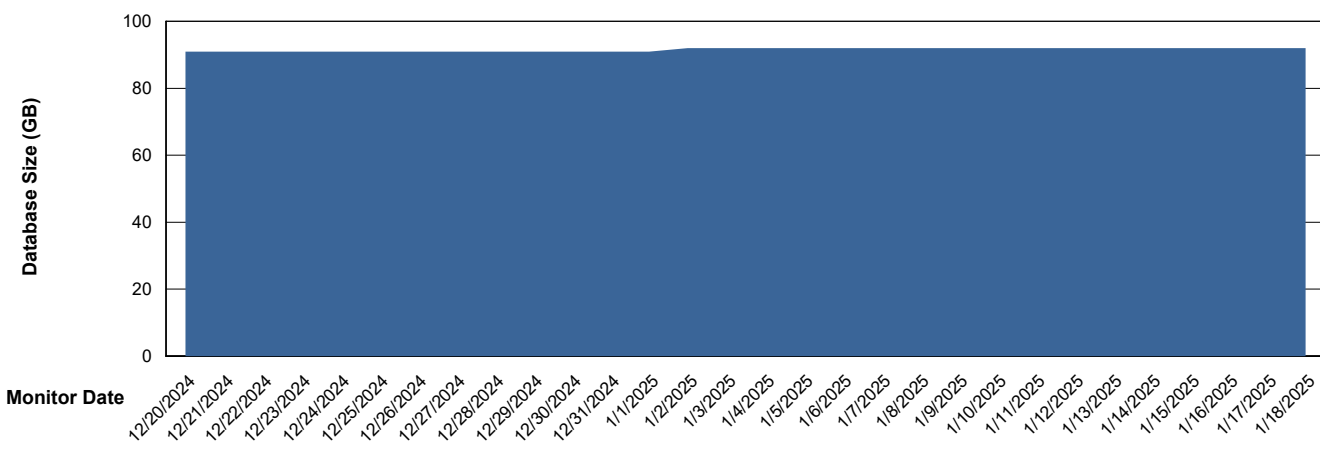

DB Processes Max 1,000

Weekly SLA Customer Report

Customer ECL_Production
 Database ID 156

DATABASE SIZE ECL_PRD_ECLABS_ABS1

Database growth over last month

Database Tablespace ECL_PRD_ECLABS_ABS1

Date	Tablespace Name	Filesize (Gb)	Usedsize (Gb)	Percentage free
1/18/2025	ABSDATA	81	66	19
	INDX	10	8	25
1/17/2025	ABSDATA	81	66	19
	INDX	10	8	25
1/16/2025	ABSDATA	81	66	19
	INDX	10	8	25
1/15/2025	ABSDATA	81	66	19
	INDX	10	8	25
1/14/2025	ABSDATA	81	66	19
	INDX	10	8	25
1/13/2025	ABSDATA	81	66	19
	INDX	10	8	25
1/12/2025	ABSDATA	81	66	19
	INDX	10	8	25

Weekly SLA Customer Report

Customer ECL_Production
Database ID 156

ABSSolute Application Server Services

Avg memory used per ABS Server Service

Avg users per day per ABS server

Weekly SLA Customer Report

Customer ECL_Production
Database ID 156