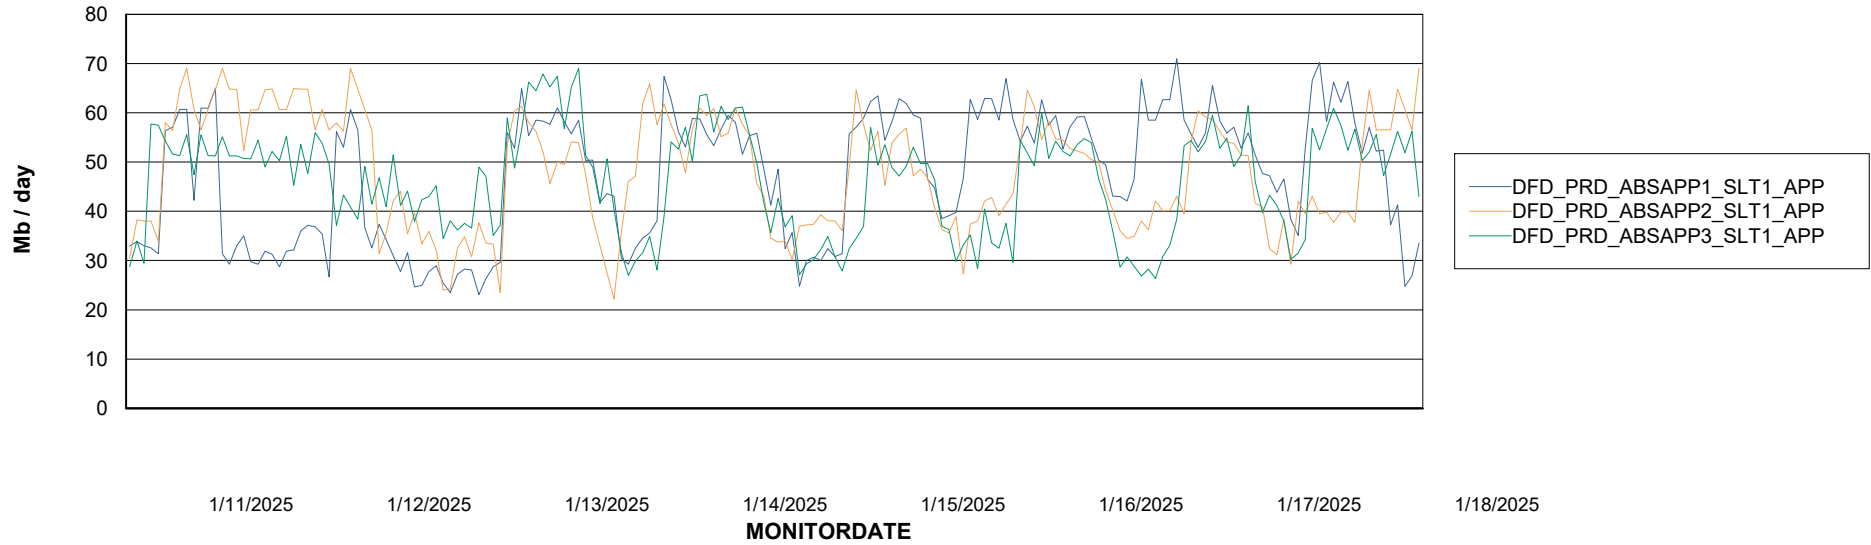

ABSSolute Application Server Services

Avg memory used per ABS Server Service