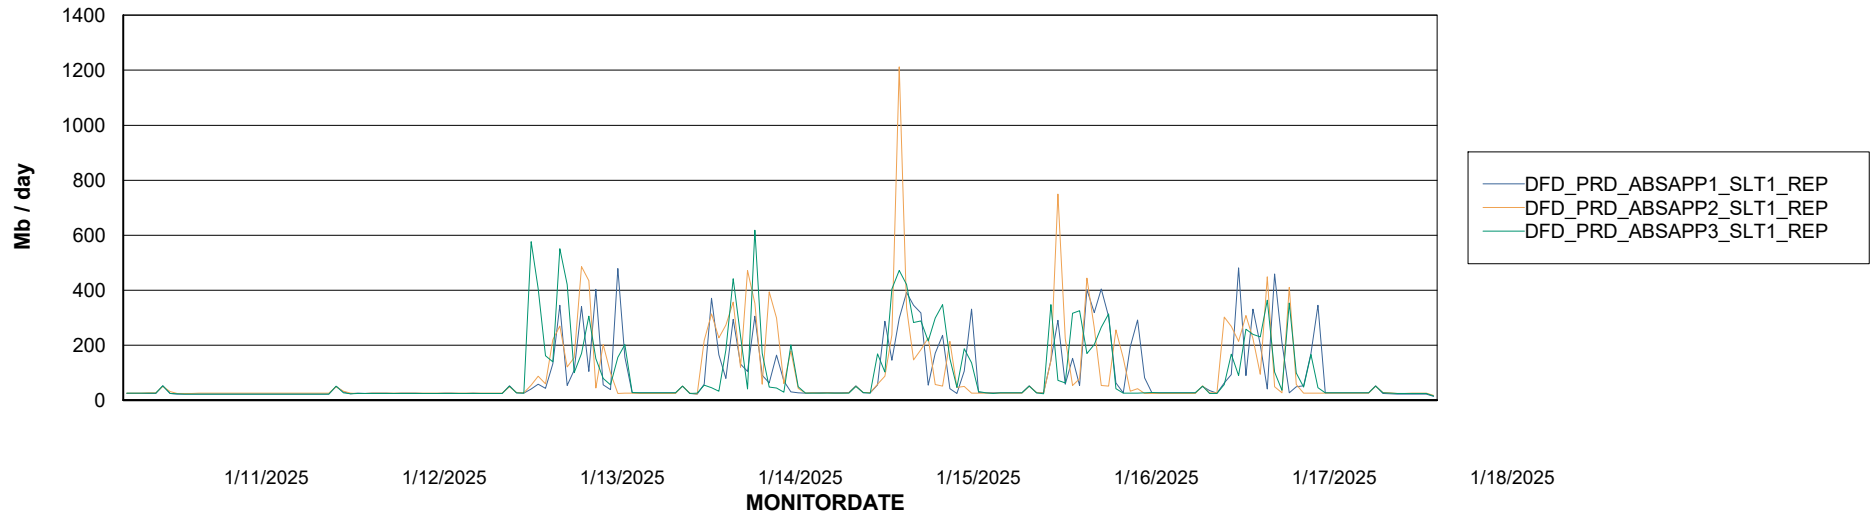

ABSSolute Application ReportServer Services

Avg memory used per ReportServer Service