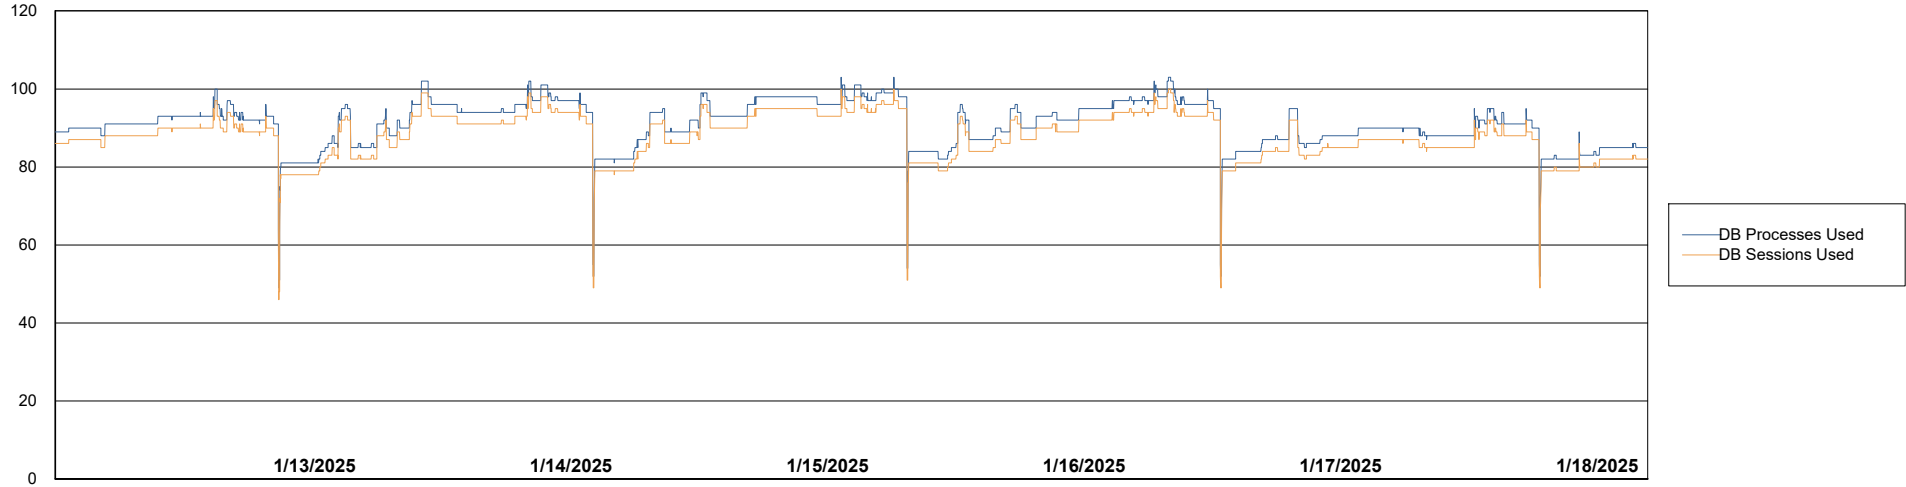

Database Performance DFD_PRD_S-S-ORACLE01-F_ABS1

DB Processes Max 600
DB Sessions Max 4