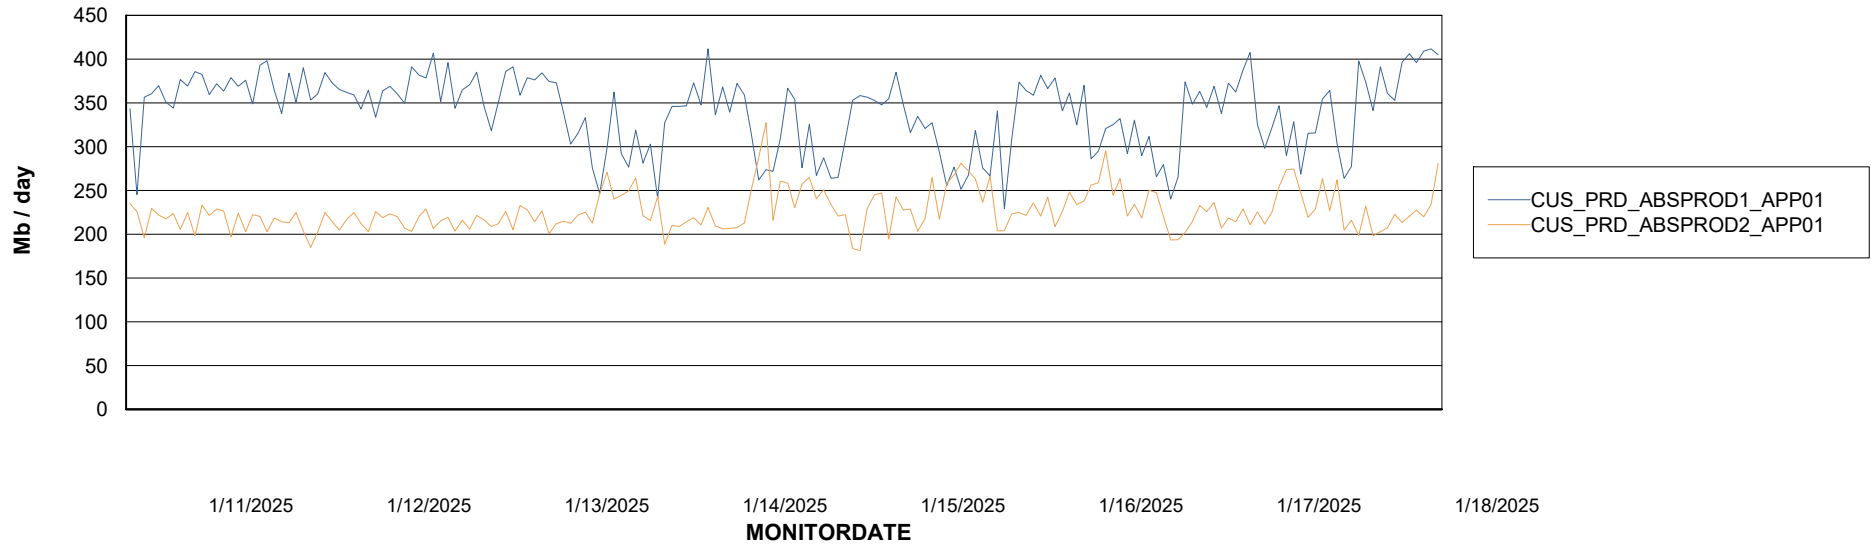

ABSSolute Application Server Services

Avg memory used per ABS Server Service