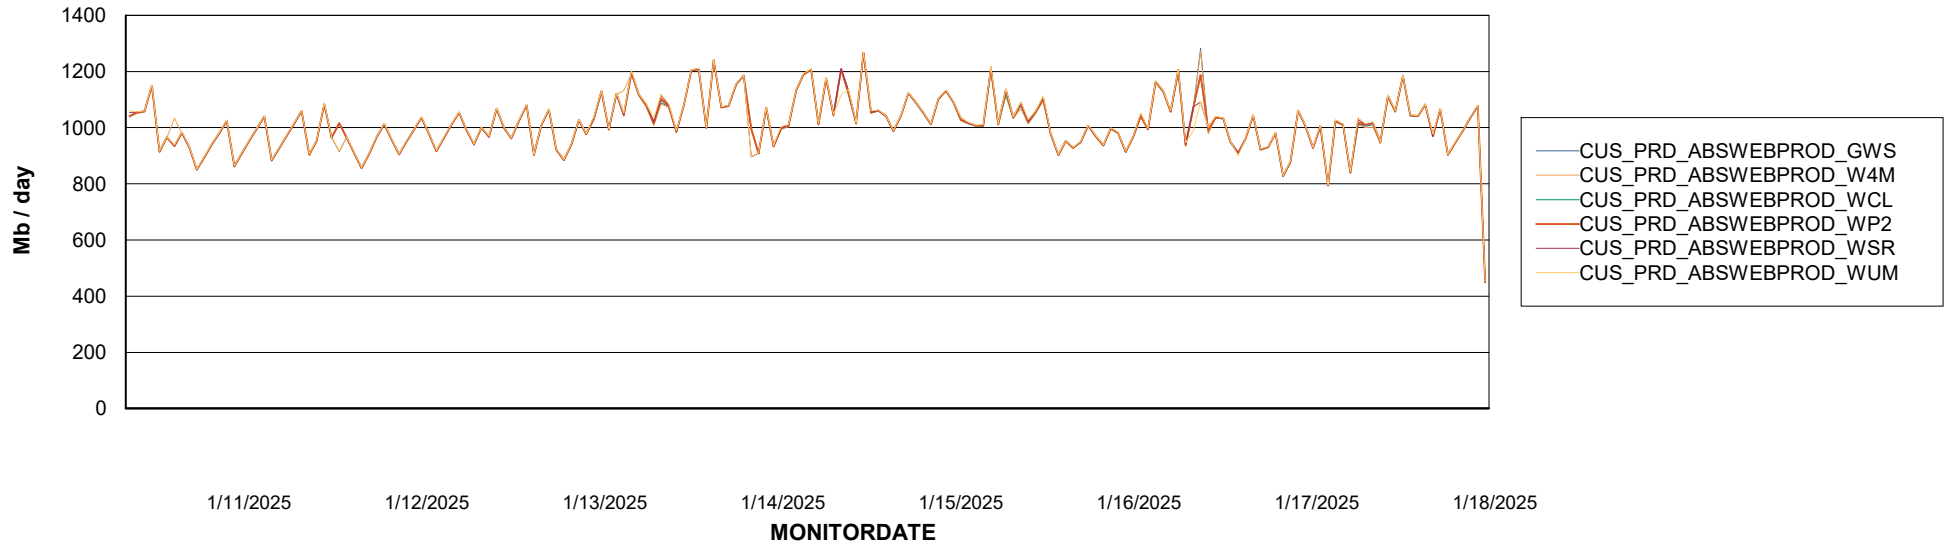

Avg memory used per ReportServer Service

Weekly SLA Customer Report

Customer CUS_Production (24/7)
Database ID 131

ABSSolute Web Component Services

Avg memory used per ABS Web component

Weekly SLA Customer Report