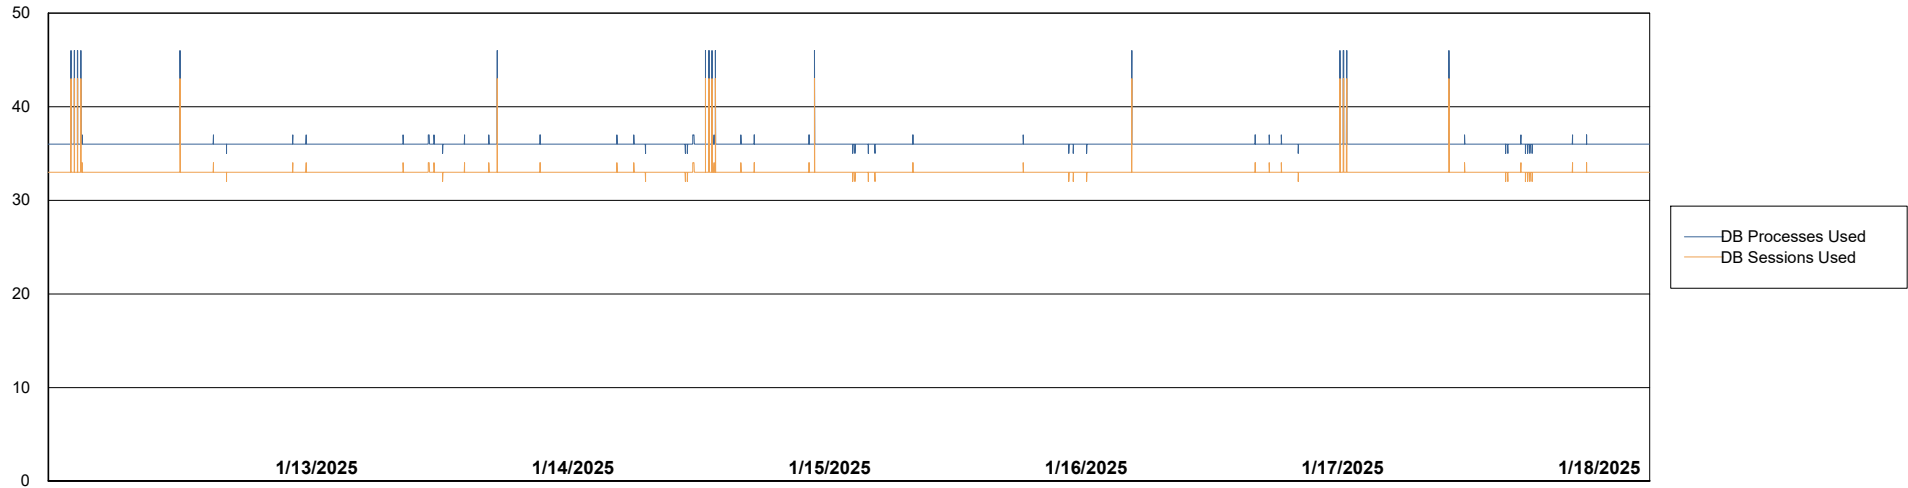

Database Performance CUS_PRD_ABSDB2_HSBABS1

DB Processes Max 1,000