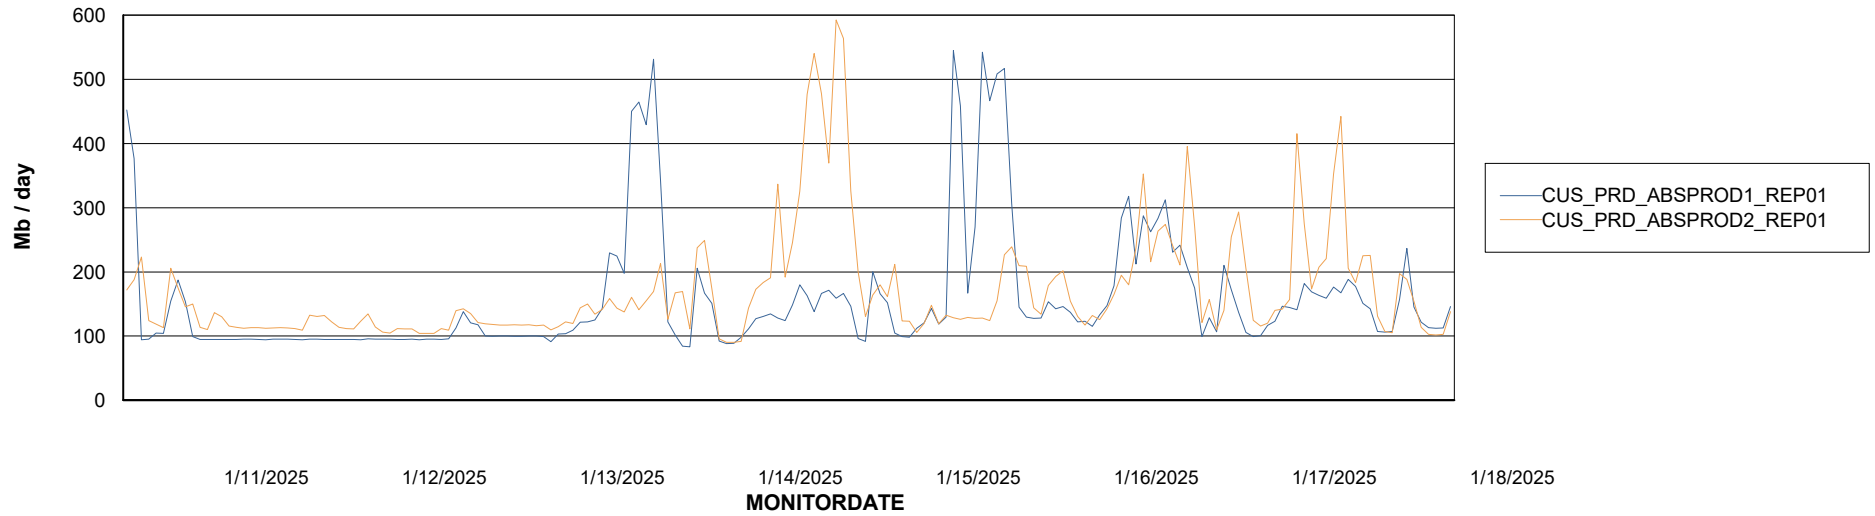

ABSSolute Application ReportServer Services

Avg memory used per ReportServer Service