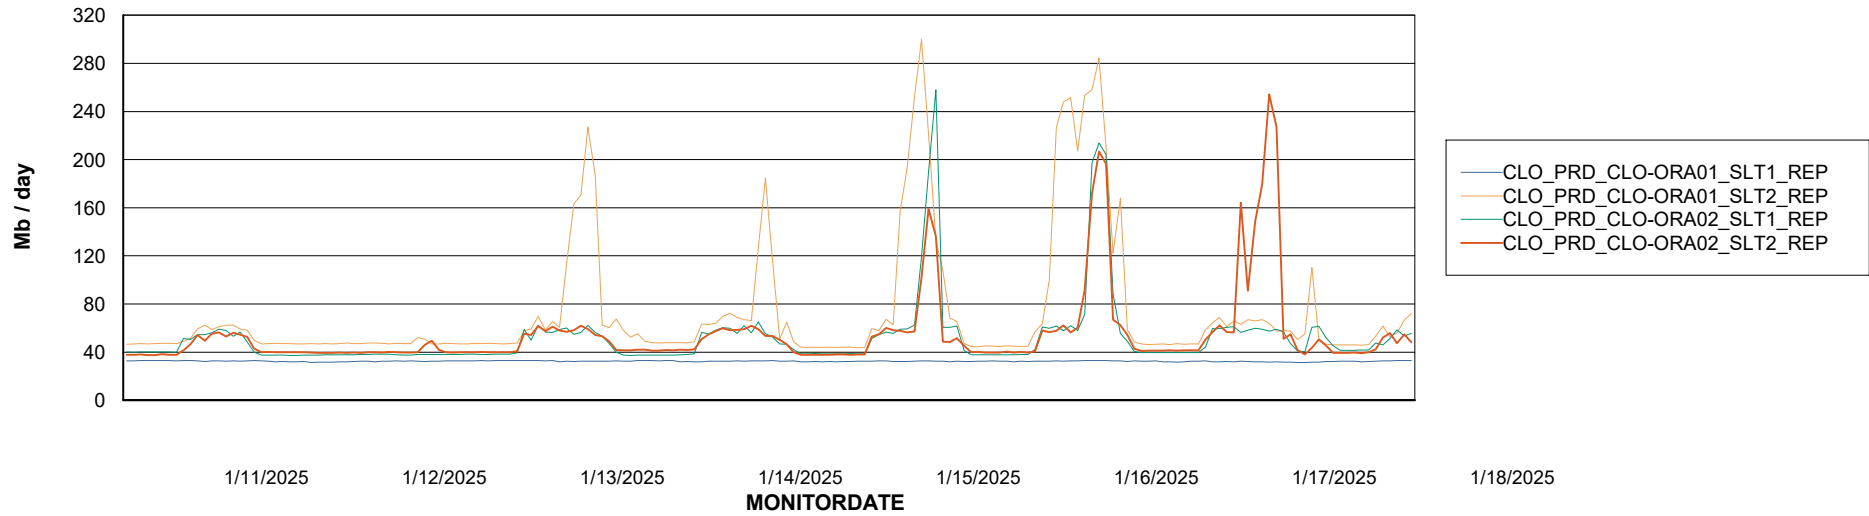

ABSSolute Application ReportServer Services

Avg memory used per ReportServer Service