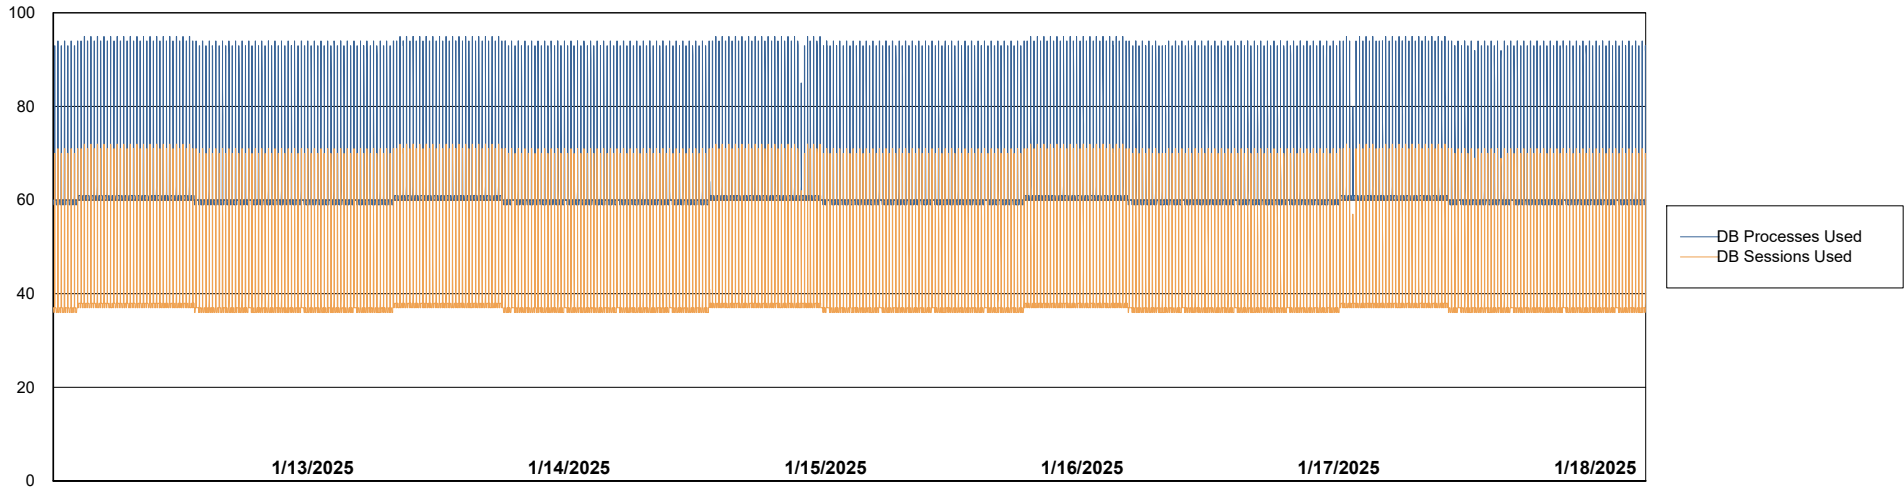

Database Performance CLO_PRD_CLO-ORA02_HSBABS1

DB Processes Max 1,000