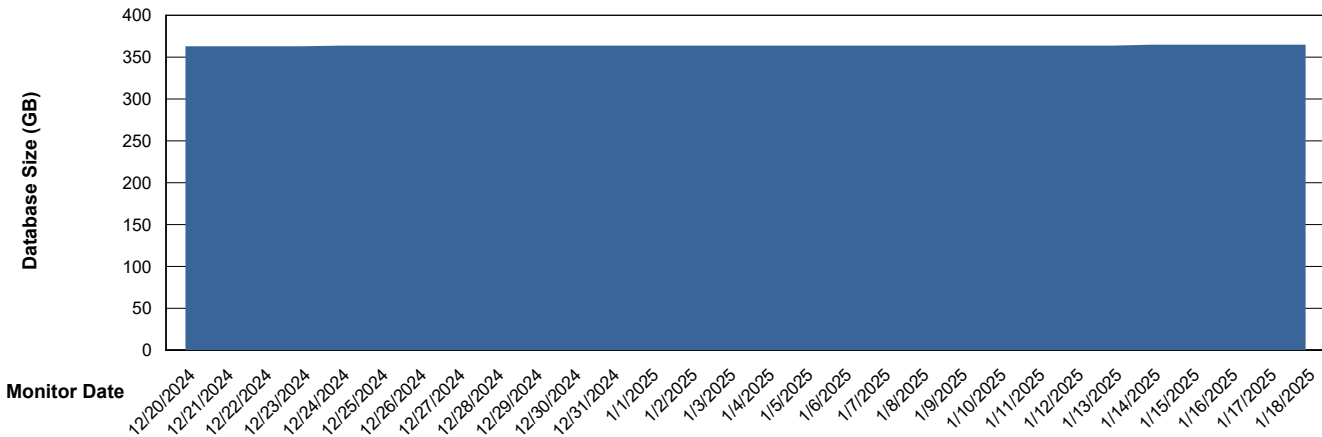

DATABASE SIZE CLO_PRD_CLO-ORA01_ABS1

Database growth over last month