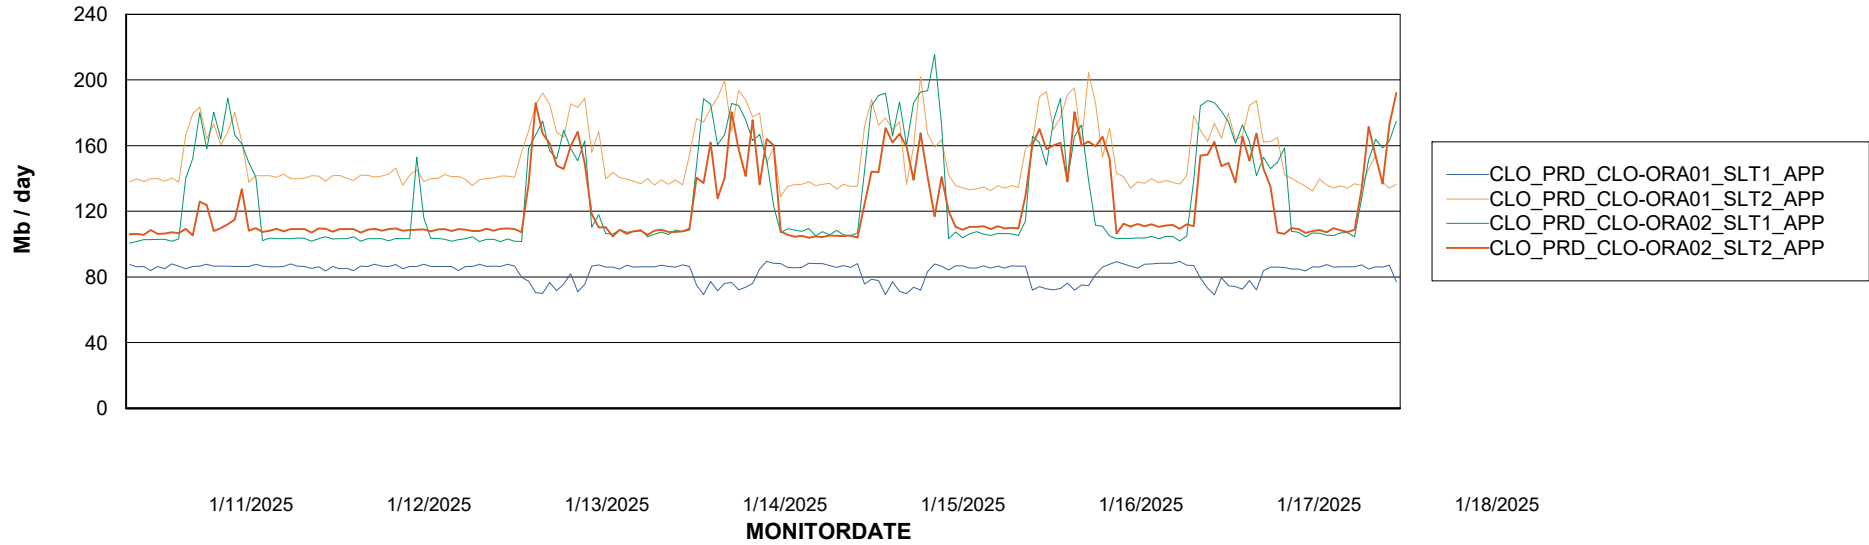

ABSSolute Application Server Services

Avg memory used per ABS Server Service