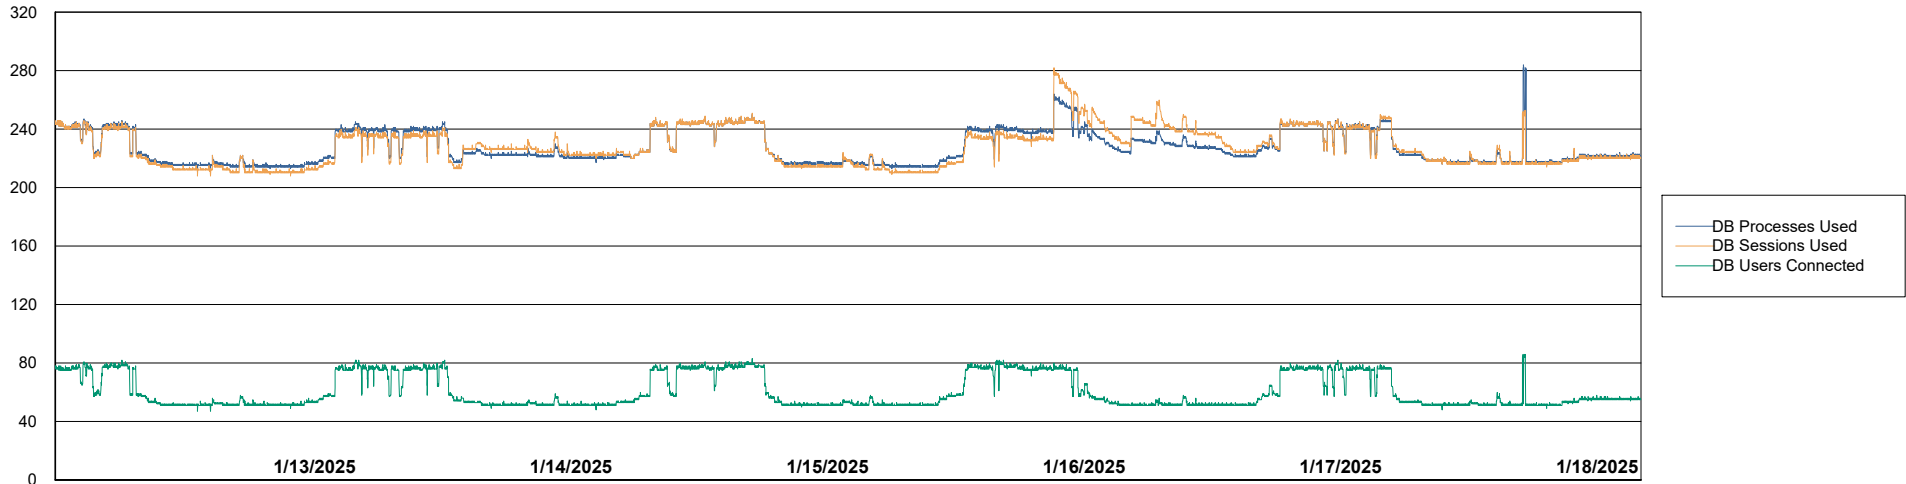

Database Performance CLO_PRD_CLO-ORA01_ABS1