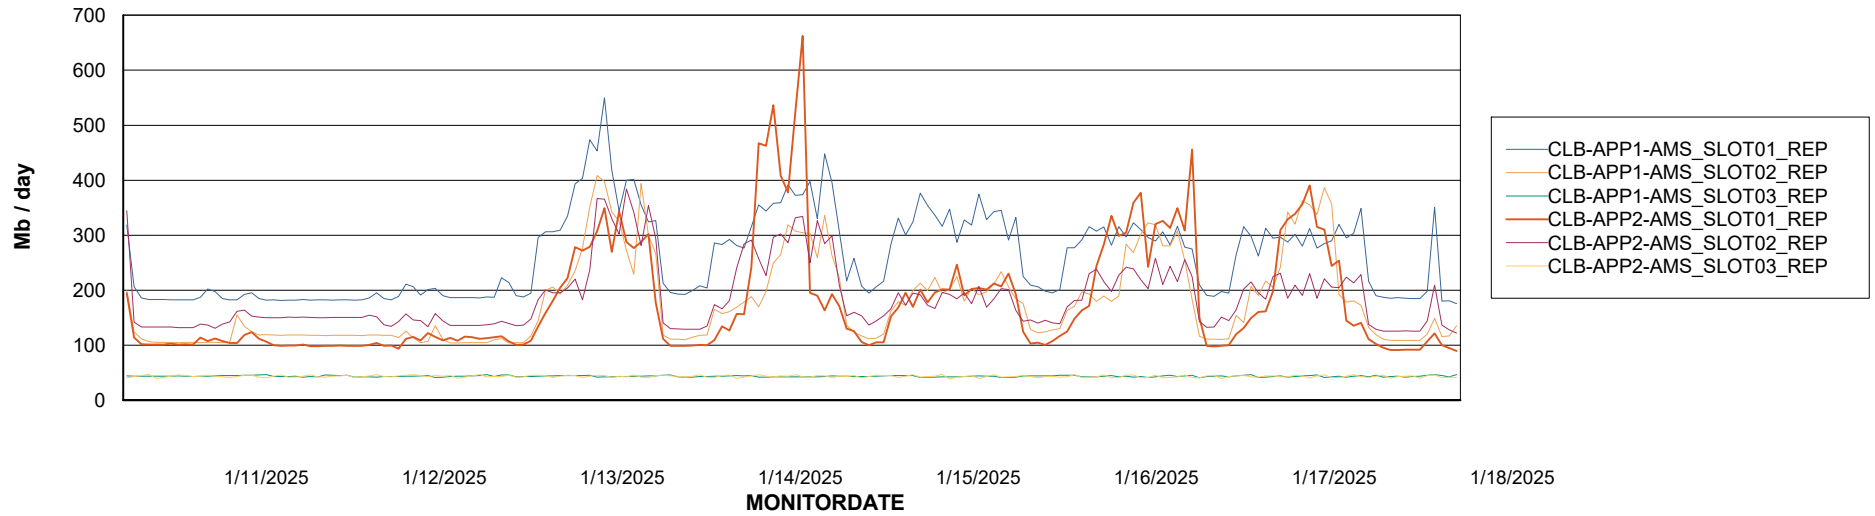

ABSSolute Application ReportServer Services

Avg memory used per ReportServer Service