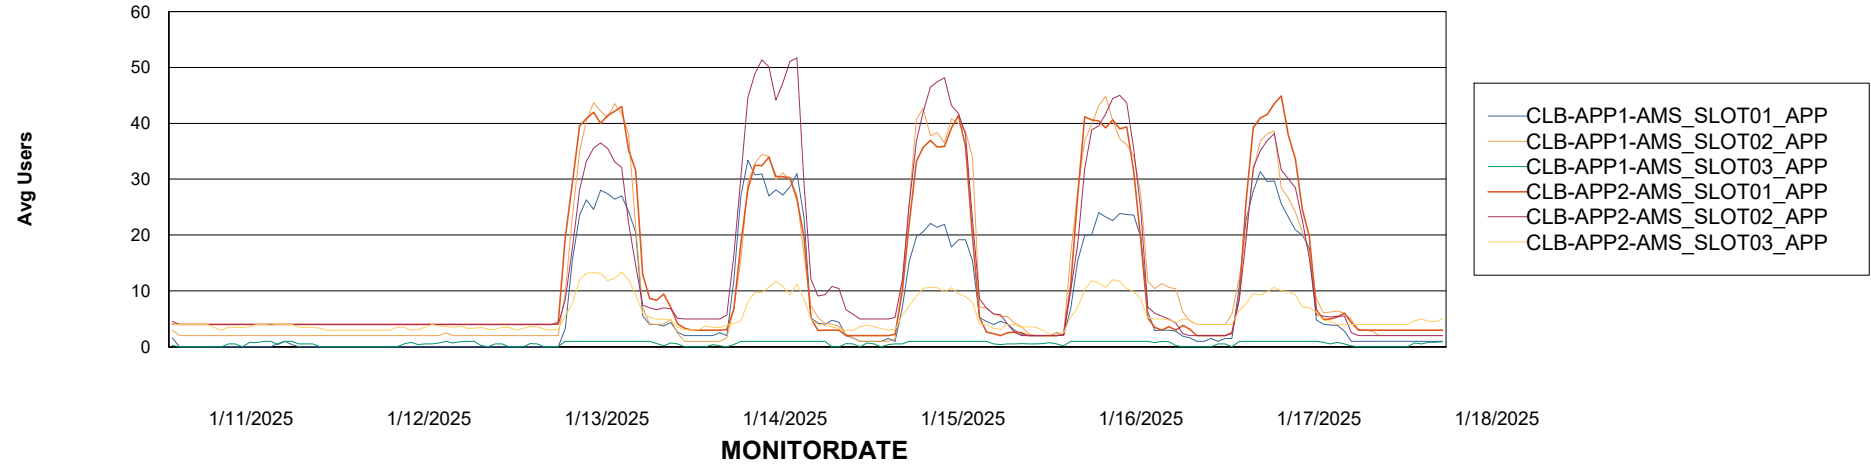

Avg users per day per ABS server