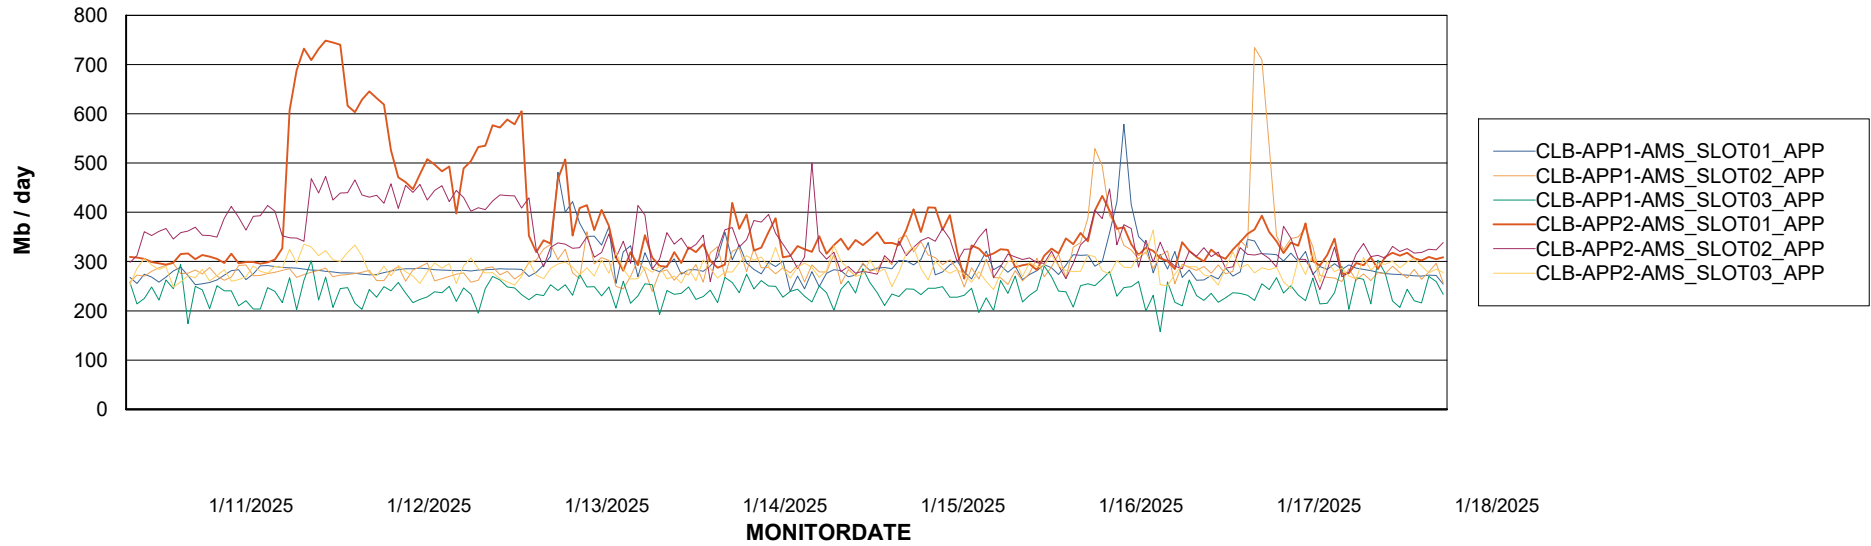

ABSSolute Application Server Services

Avg memory used per ABS Server Service