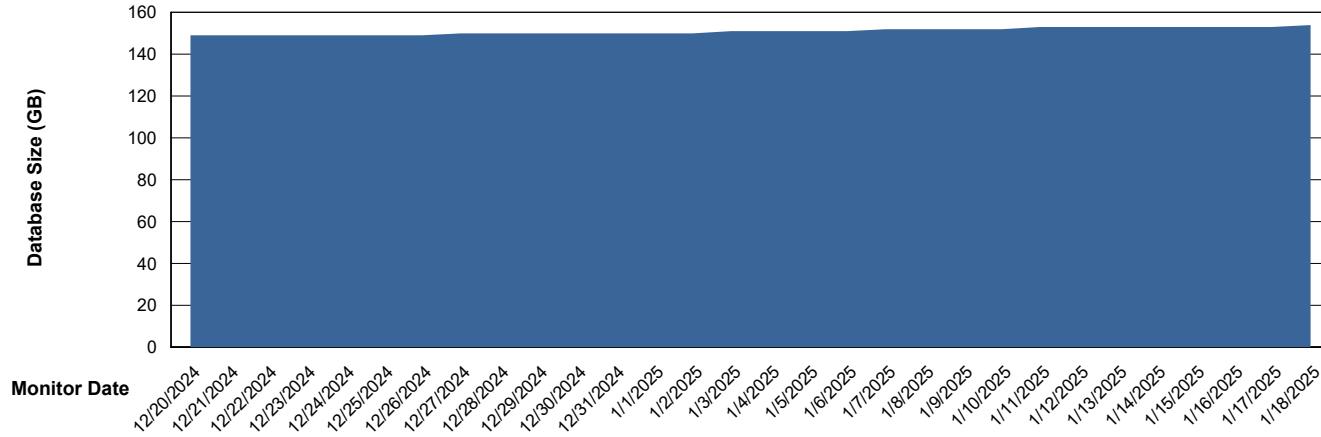

DATABASE SIZE CLB-BI2-AMS_ABS1_DB_FL

Database growth over last month