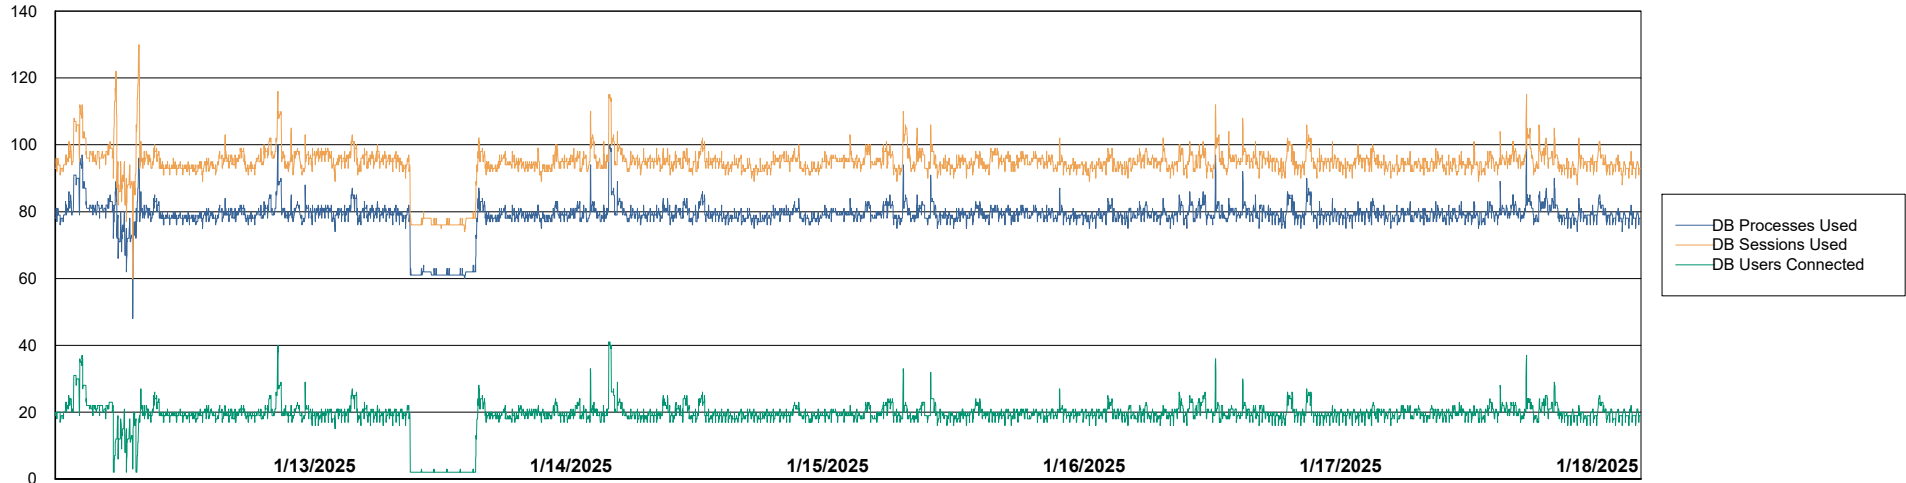

Database Performance: CLB-BI2-AMS_ABS1_DB_FL