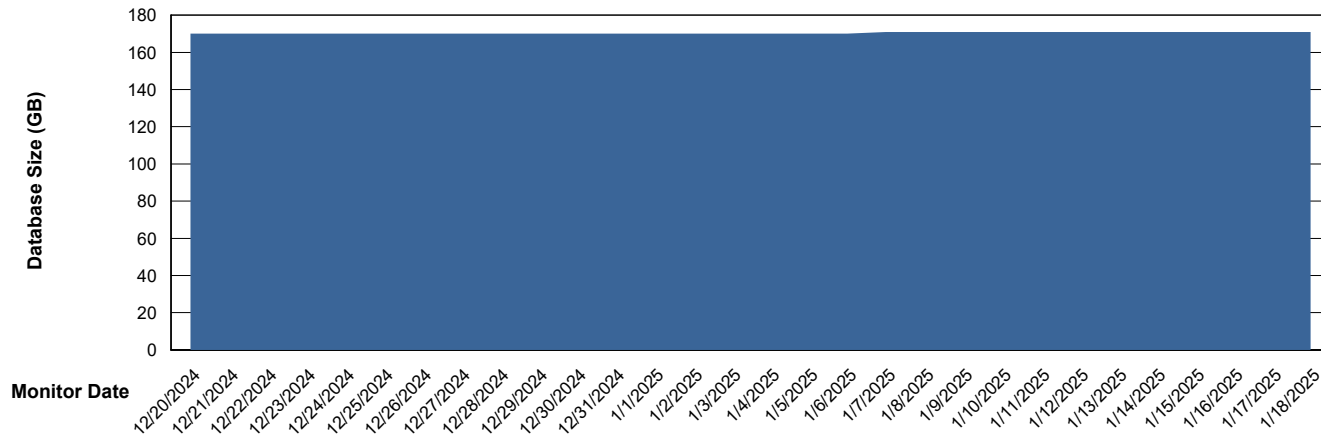

Customer AUJ_Production
Database ID 41

Database Performance AUJ_DB3_Primary

Weekly SLA Customer Report

Customer AUJ_Production
Database ID 41

DATABASE SIZE AUJ_ABSEM3_DB

Database growth over last month

DATABASE SIZE AUJ_BI3_DB

Database growth over last month

Weekly SLA Customer Report

Customer AUJ_Production
Database ID 41

DATABASE SIZE AUJ_DB3_Primary

Database growth over last month

Weekly SLA Customer Report

Customer AUJ_Production
Database ID 41