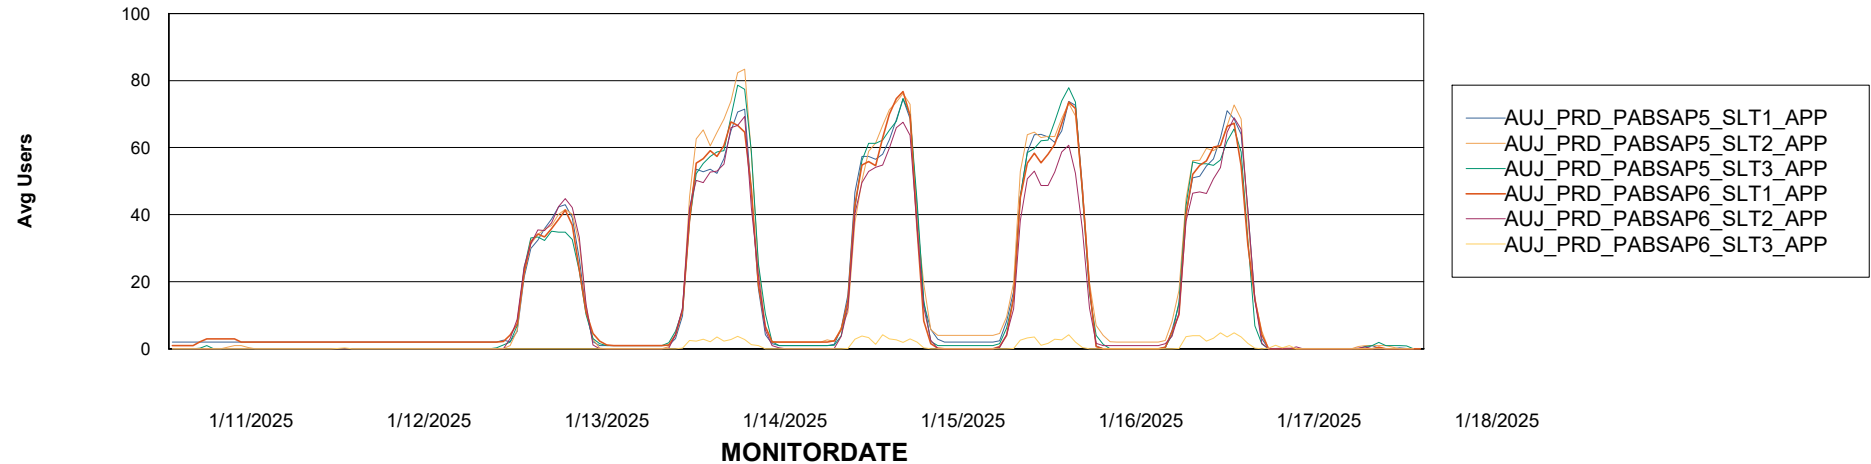

Weekly SLA Customer Report

Customer AUJ_Production
Database ID 41

ABSSolute Application Server Services

Avg memory used per ABS Server Service

Avg users per day per ABS server

Weekly SLA Customer Report

Customer AUJ_Production
Database ID 41