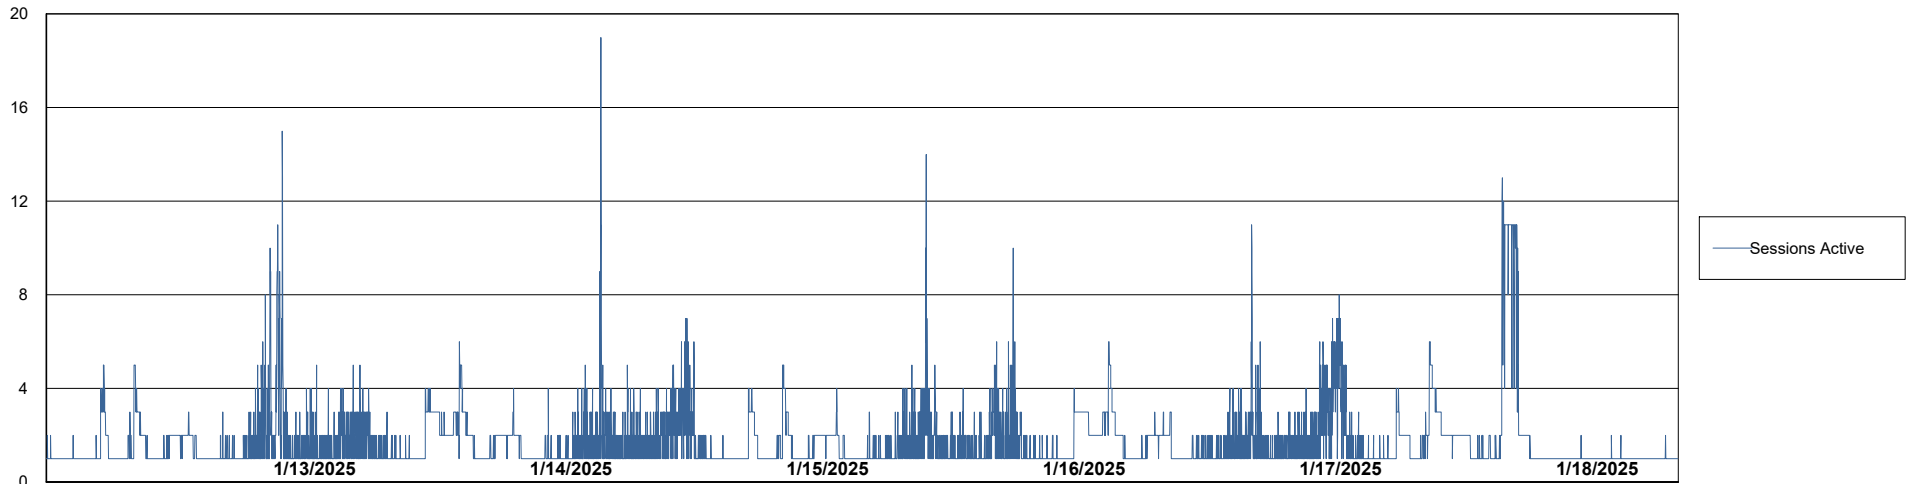

Database Performance AUJ_DB3_Primary