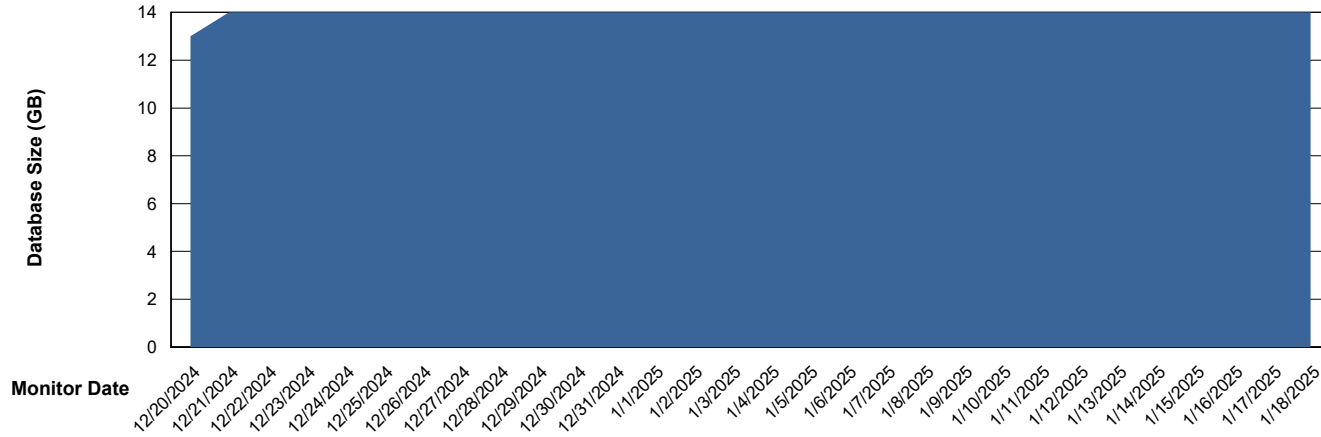

Customer AUJ_Production
Database ID 41

Database Performance AUJ_DB3_Primary

Weekly SLA Customer Report

Customer AUJ_Production
Database ID 41

DATABASE SIZE AUJ_ABSEM3_DB

Database growth over last month

DATABASE SIZE AUJ_BI3_DB

Database growth over last month

Weekly SLA Customer Report

Customer AUJ_Production
Database ID 41

DATABASE SIZE AUJ_DB3_Primary

Database growth over last month

Weekly SLA Customer Report

Customer AUJ_Production
Database ID 41