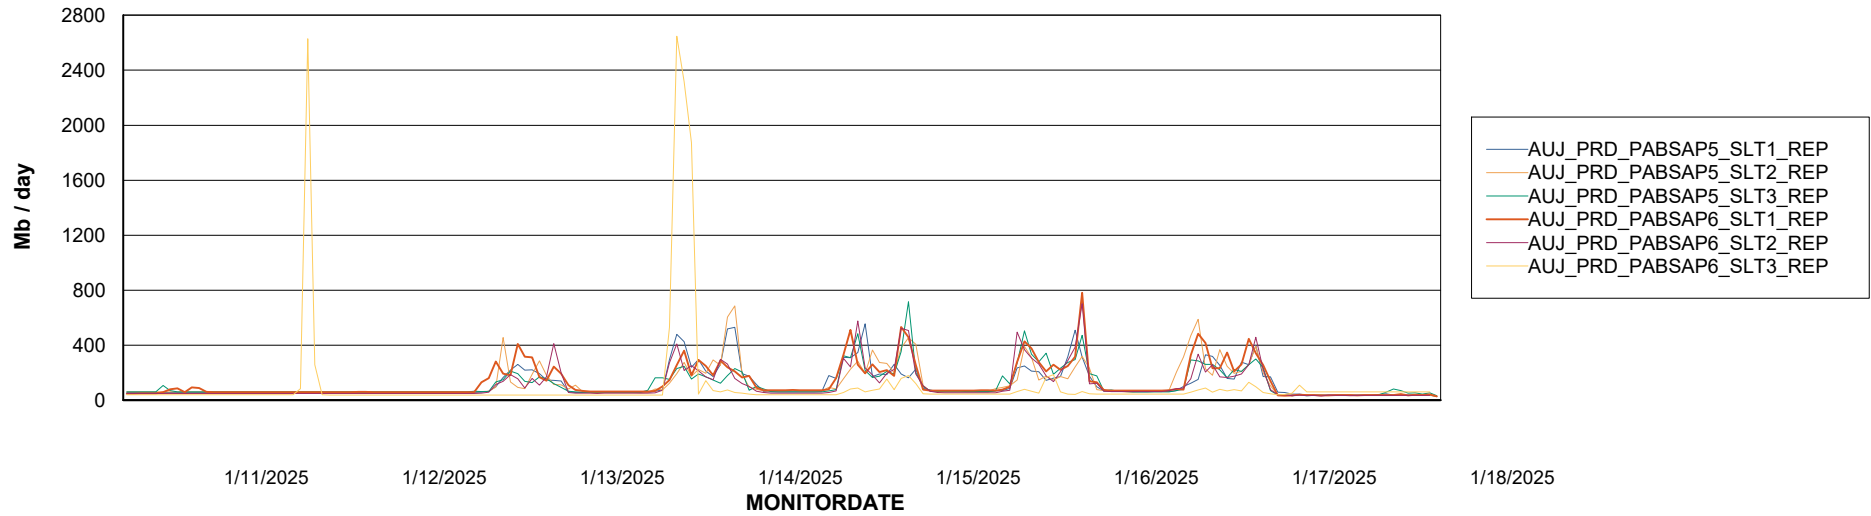

ABSSolute Application ReportServer Services

Avg memory used per ReportServer Service