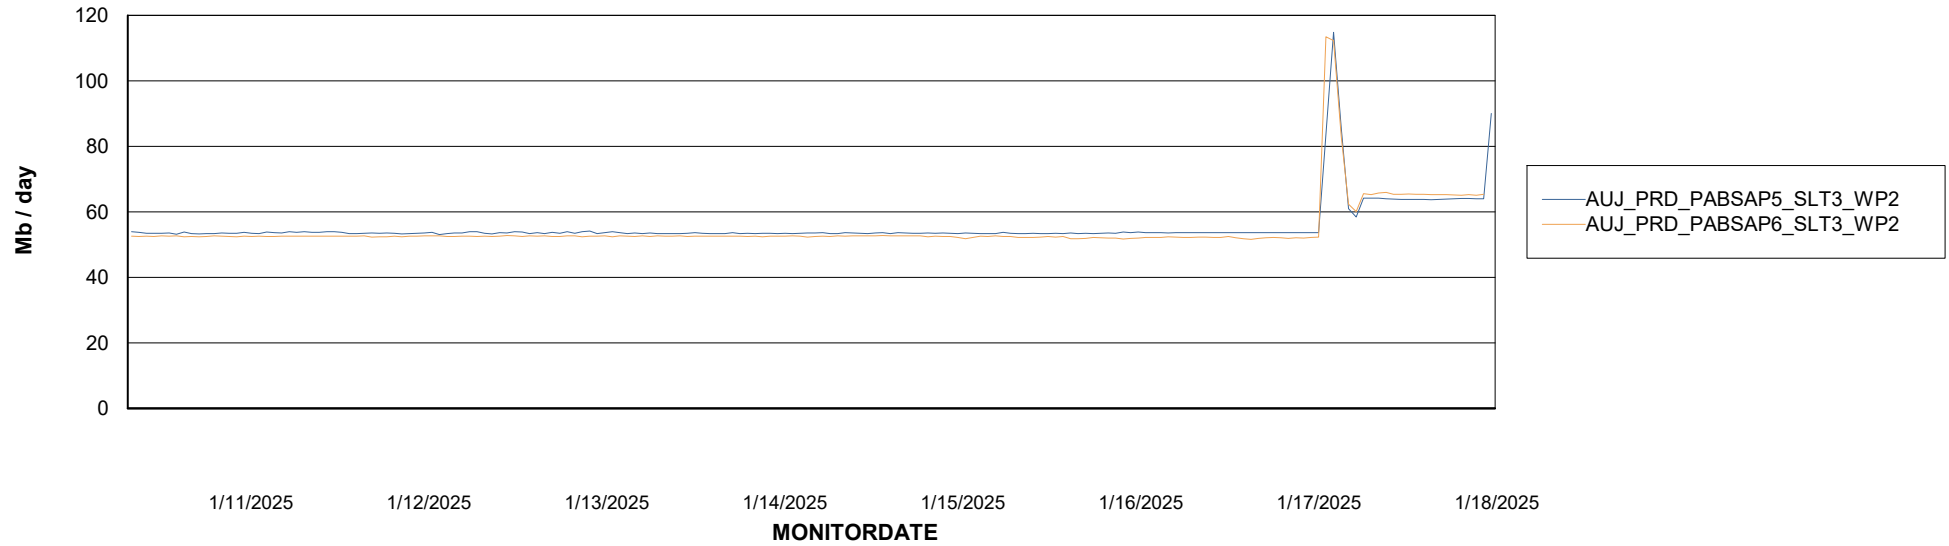

ABSSolute Application ReportServer Services

Avg memory used per ReportServer Service

Weekly SLA Customer Report

Customer AUJ_Production
Database ID 41

ABSSolute Web Component Services

Avg memory used per ABS Web component