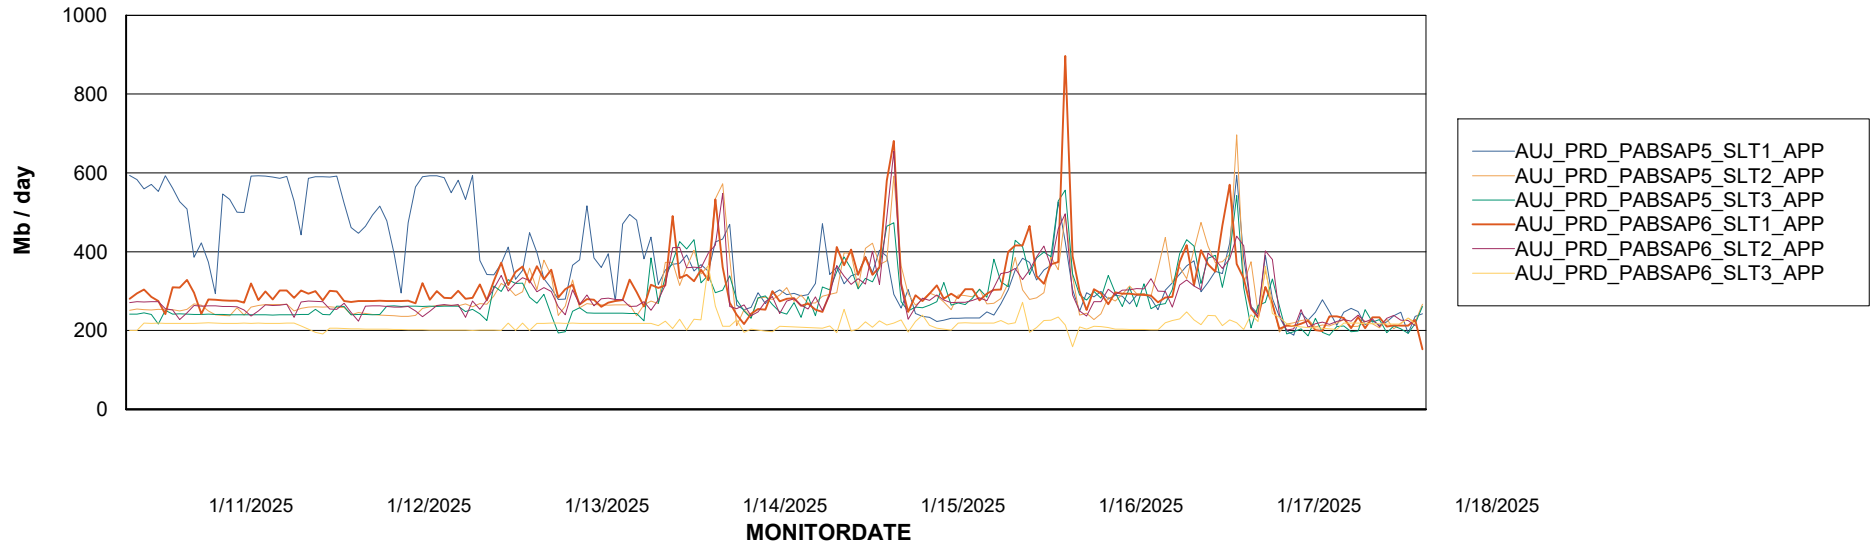

ABSSolute Application Server Services

Avg memory used per ABS Server Service