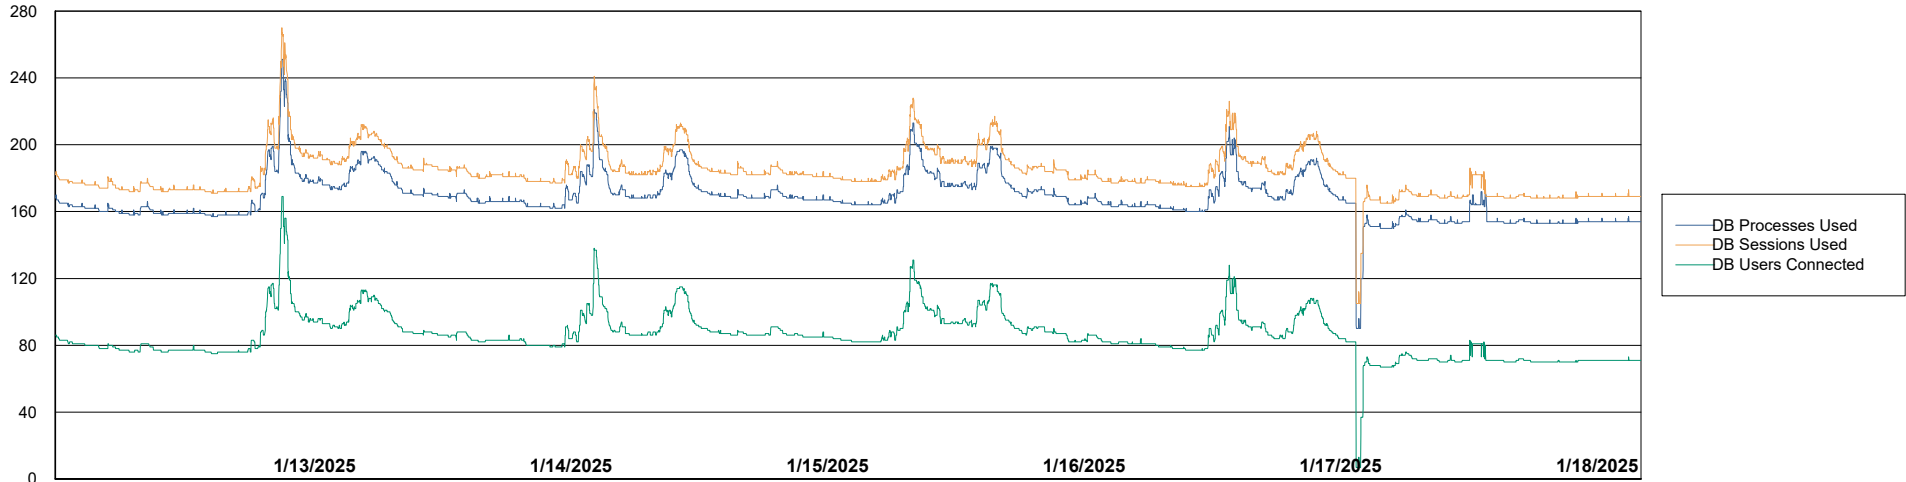

Database Performance AUJ_DB3_Primary