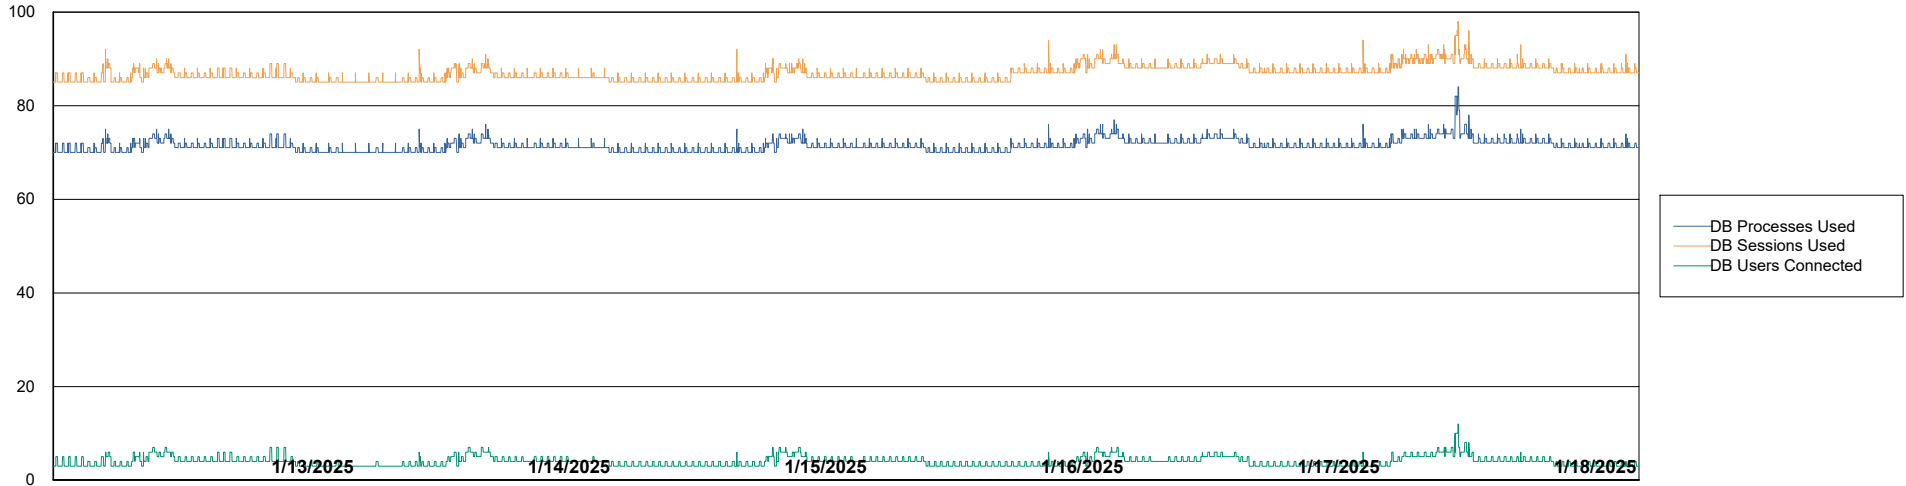

Weekly SLA Customer Report

Customer AUJ_Production
Database ID 41

Database Performance AUJ_ABSEM3_DB

Weekly SLA Customer Report

Customer AUJ_Production
Database ID 41

Database Performance AUJ_BI3_DB

Weekly SLA Customer Report