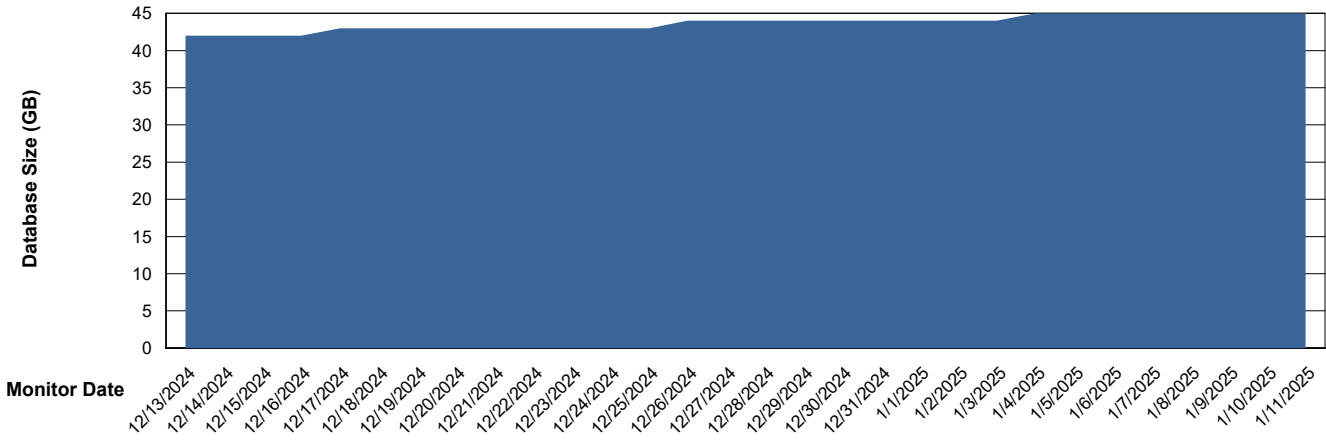

Weekly SLA Customer Report

Customer XMX Production (24/7)
Database ID 146

Database Performance XMX_PROD_ABSDB01_PRDB_ABS1

Weekly SLA Customer Report

Customer XMX Production (24/7)
Database ID 146

Database Performance XMX_PROD_ABSDB02_SBDB_HSBABS1

DB Processes Max 4
DB Processes Max 1,000
DB Processes Max 0

Weekly SLA Customer Report

Customer XMX Production (24/7)
 Database ID 146

DATABASE SIZE XMX_PROD_ABSDB01_PRDB_ABS1

Database growth over last month

Database Tablespace XMX_PROD_ABSDB01_PRDB_ABS1

Date	Tablespace Name	Filesize (Gb)	Usedsize (Gb)	Percentage free
1/11/2025	ABSDATA	32	26	17
	INDX	8	0	100
1/10/2025	ABSDATA	32	26	17
	INDX	8	0	100
1/9/2025	ABSDATA	32	26	17
	INDX	8	0	100
1/8/2025	ABSDATA	32	26	18
	INDX	8	0	100
1/7/2025	ABSDATA	32	26	18
	INDX	8	0	100
1/6/2025	ABSDATA	32	26	18
	INDX	8	0	100
1/5/2025	ABSDATA	32	26	19
	INDX	8	0	100