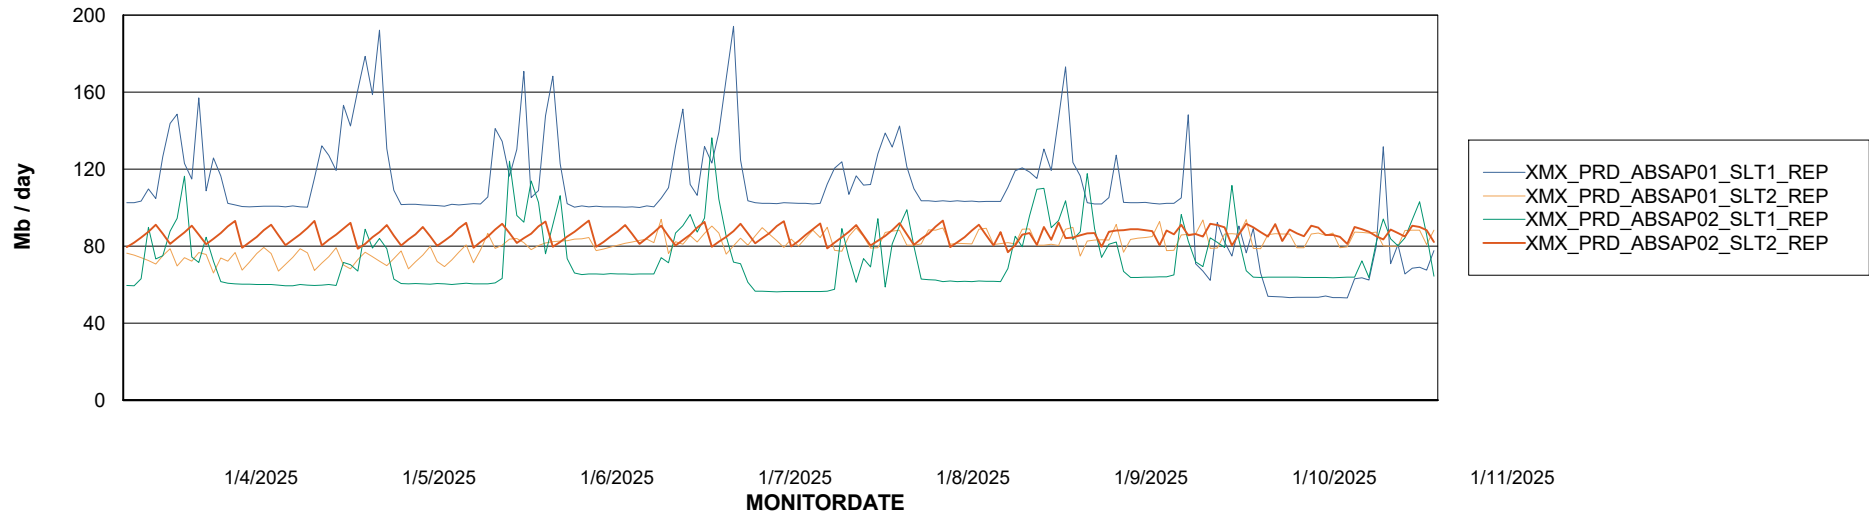

ABSSolute Application ReportServer Services

Avg memory used per ReportServer Service