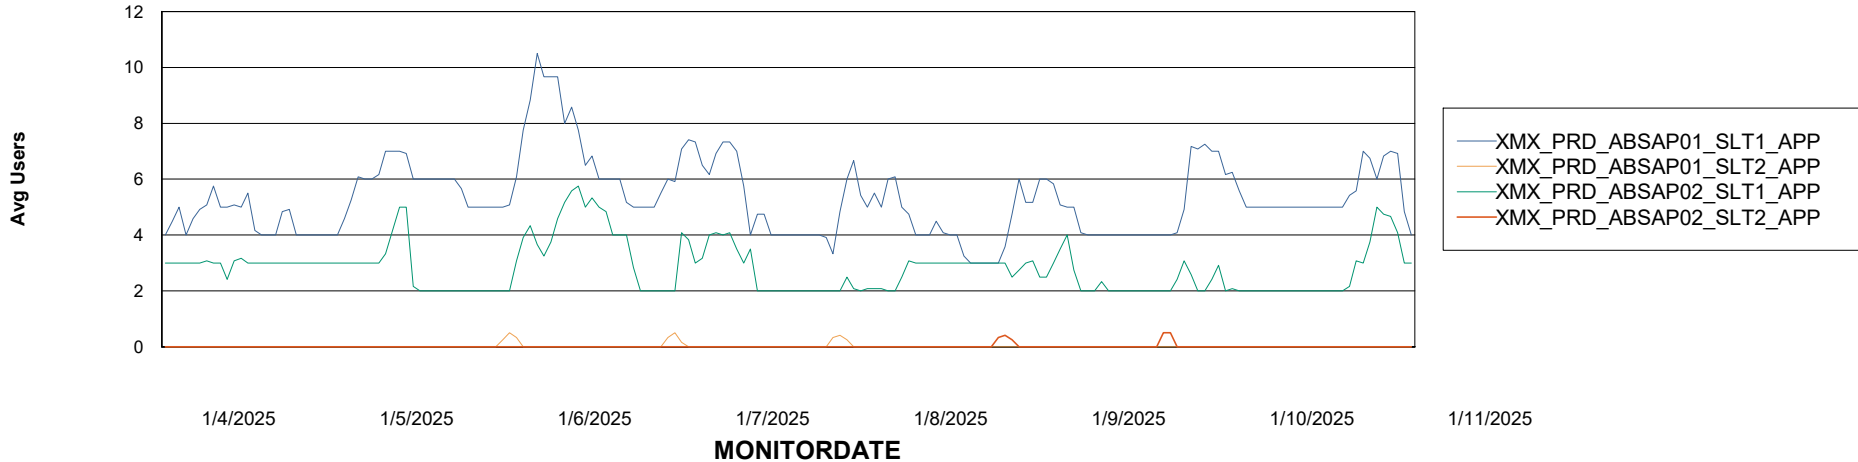

Weekly SLA Customer Report

Customer XMX Production (24/7)
Database ID 146

Standby Database Health XMX Production (24/7)

Recovery lag for last 7 days

Weekly SLA Customer Report

Customer XMX Production (24/7)
Database ID 146

ABSSolute Application Server Services

Avg memory used per ABS Server Service

Avg users per day per ABS server

Weekly SLA Customer Report

Customer XMX Production (24/7)
Database ID 146

ABSSolute Application ReportServer Services