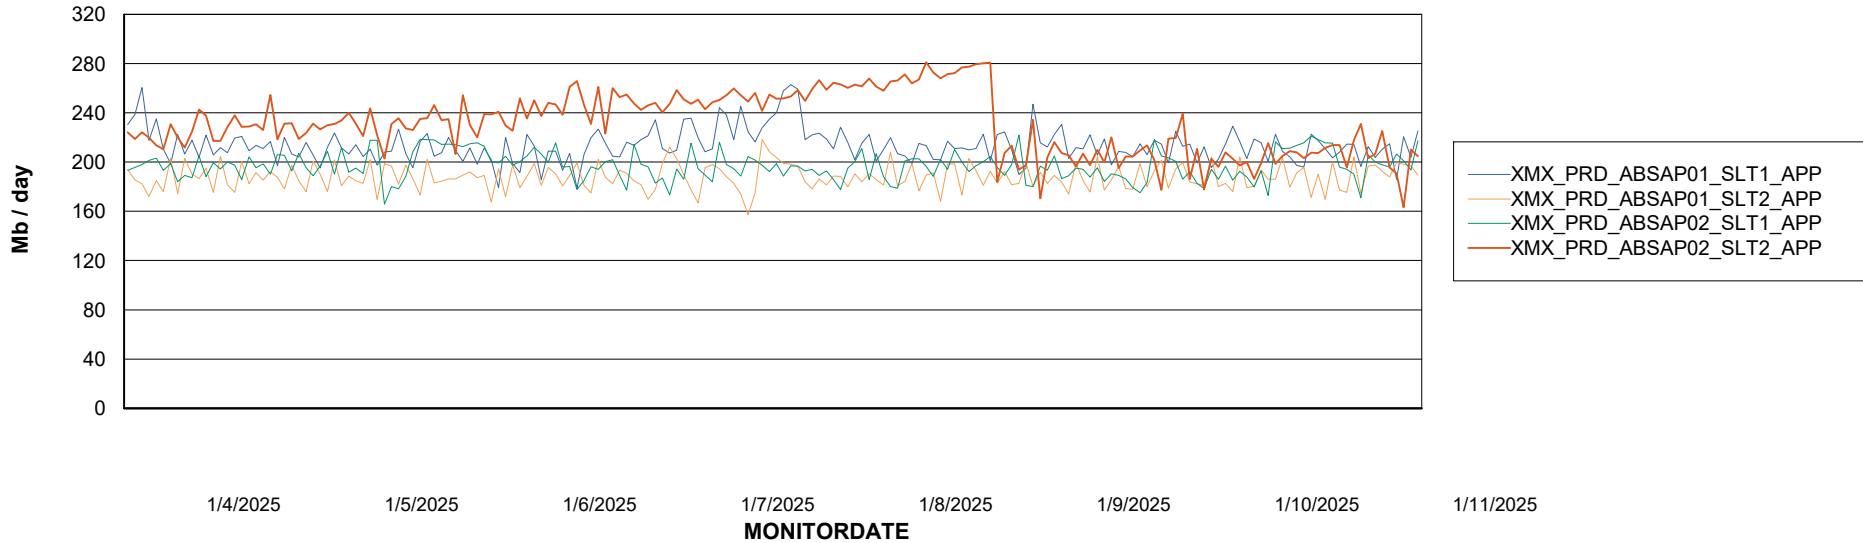

ABSSolute Application Server Services

Avg memory used per ABS Server Service