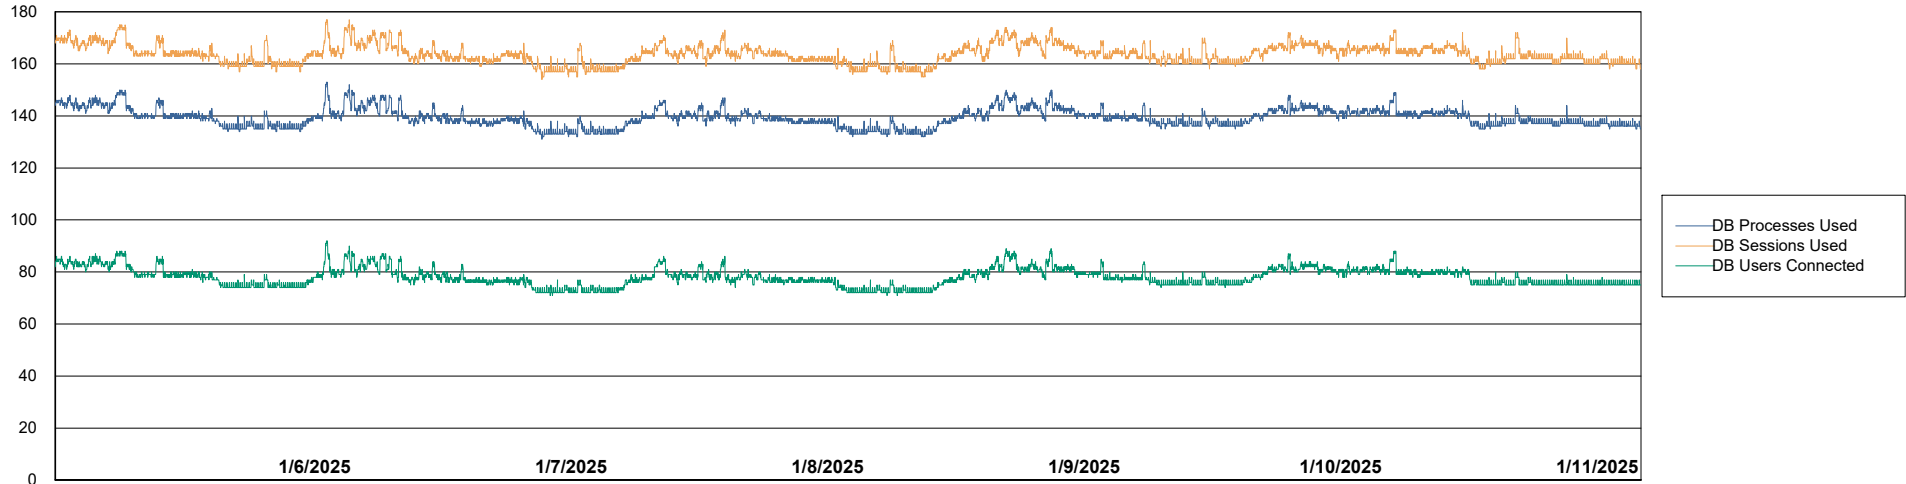

Database Performance VOS_PRD_ABSORA1-2022_ABS1