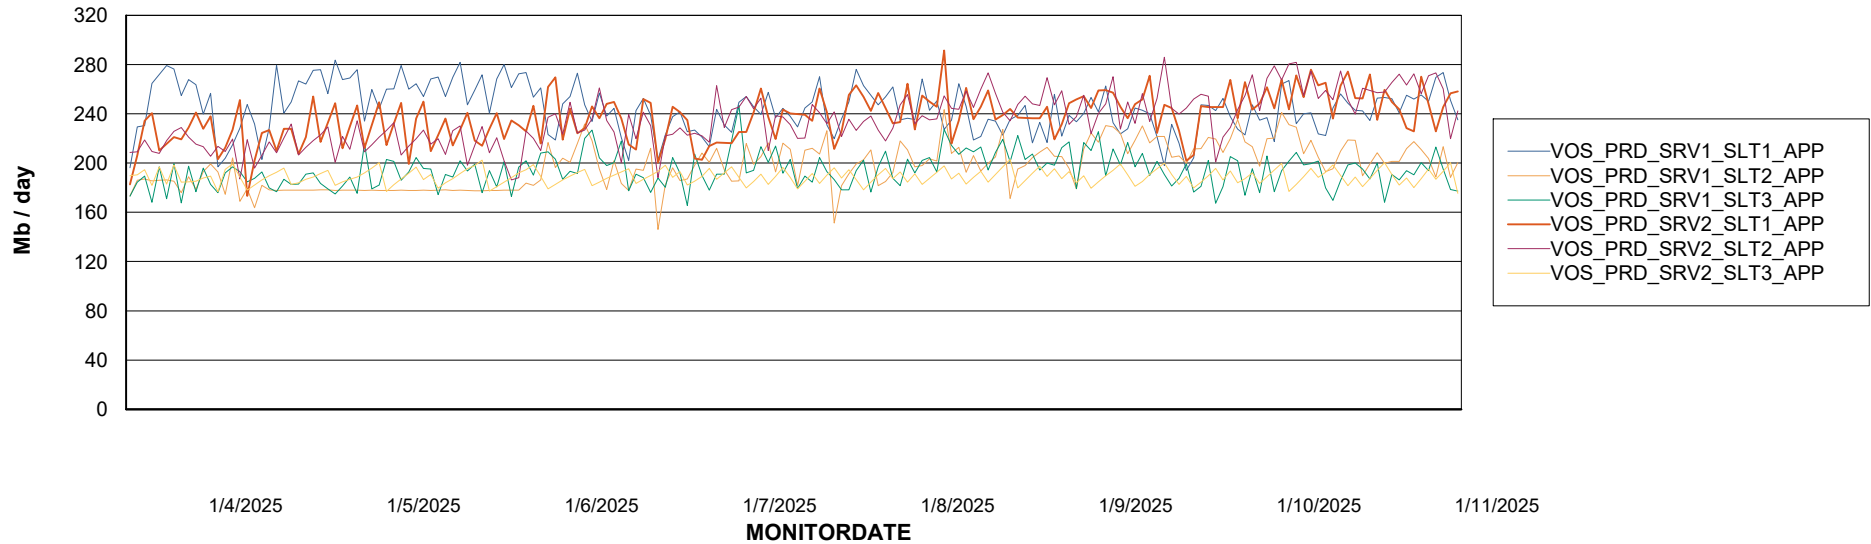

ABSSolute Application Server Services

Avg memory used per ABS Server Service