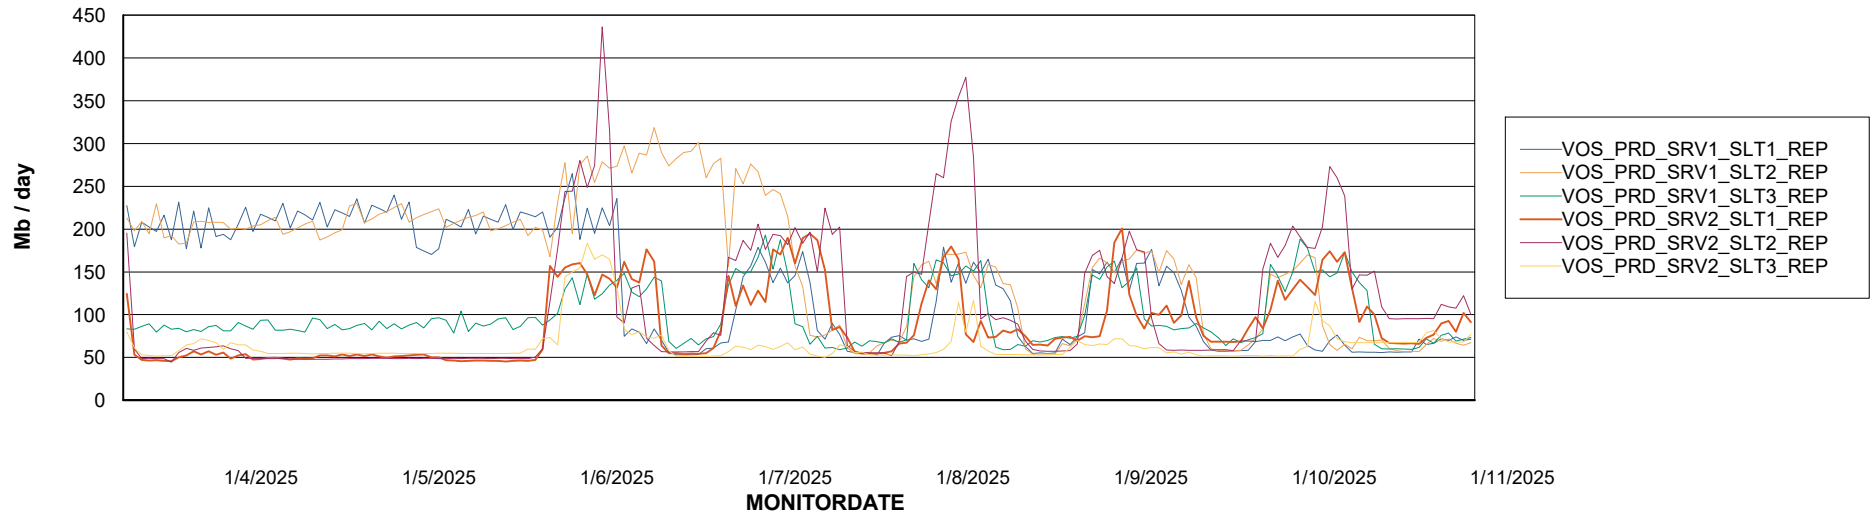

ABSSolute Application ReportServer Services

Avg memory used per ReportServer Service