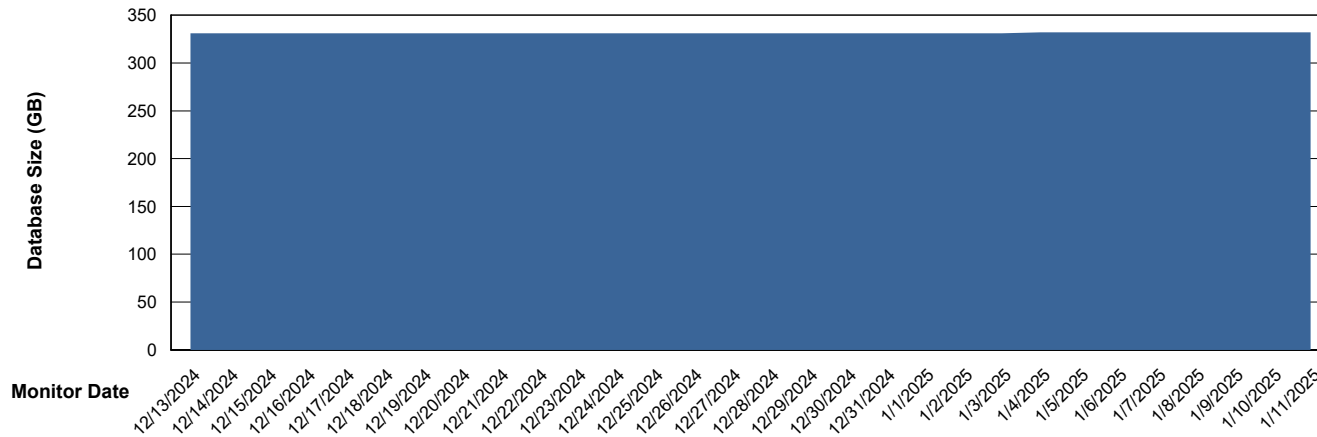

# Weekly SLA Customer Report

Customer VOS\_Production  
Database ID 143

DATABASE SIZE VOS\_PRD\_ABSBI-2018\_ABS1

### Database growth over last month

DATABASE SIZE VOS\_PRD\_ABSORA1-2022\_ABS1

### Database growth over last month