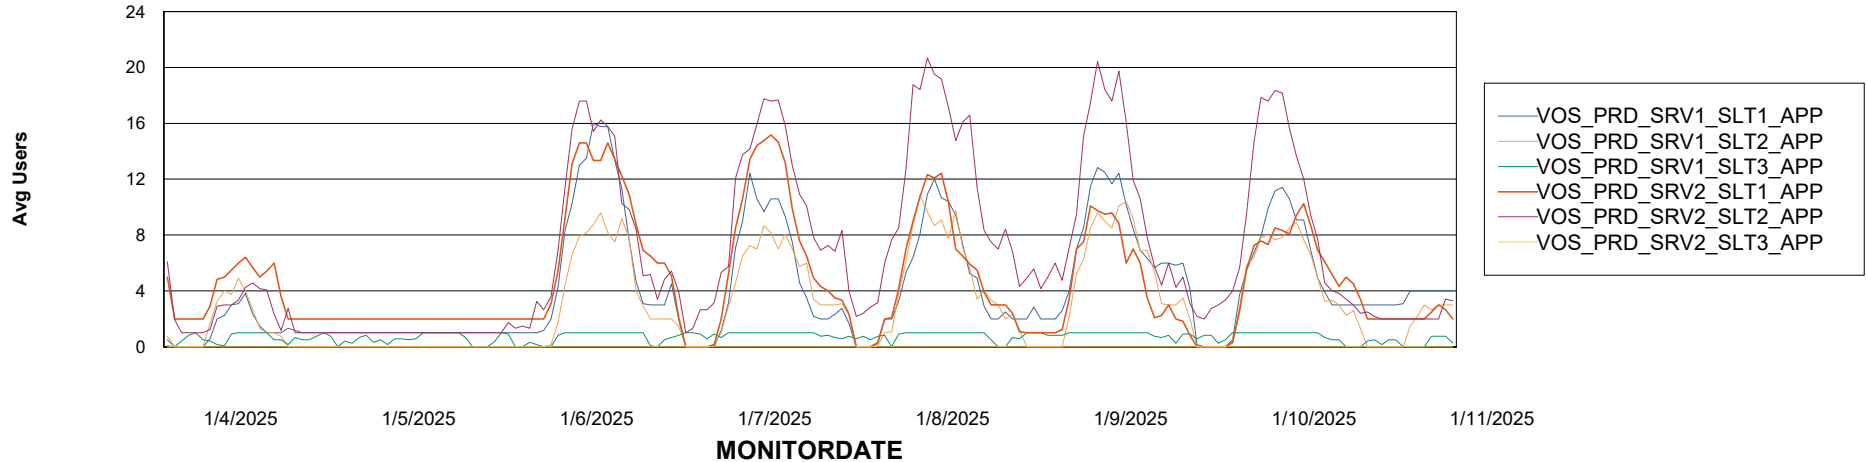

Avg users per day per ABS server