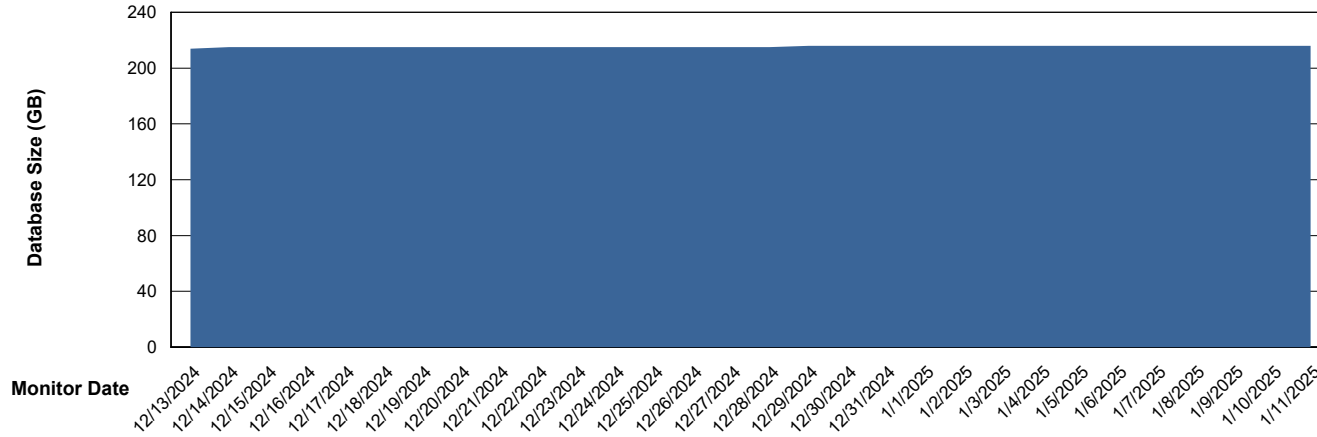

DATABASE SIZE VOS_PRD_ABSBI-2018_ABS1

Database growth over last month