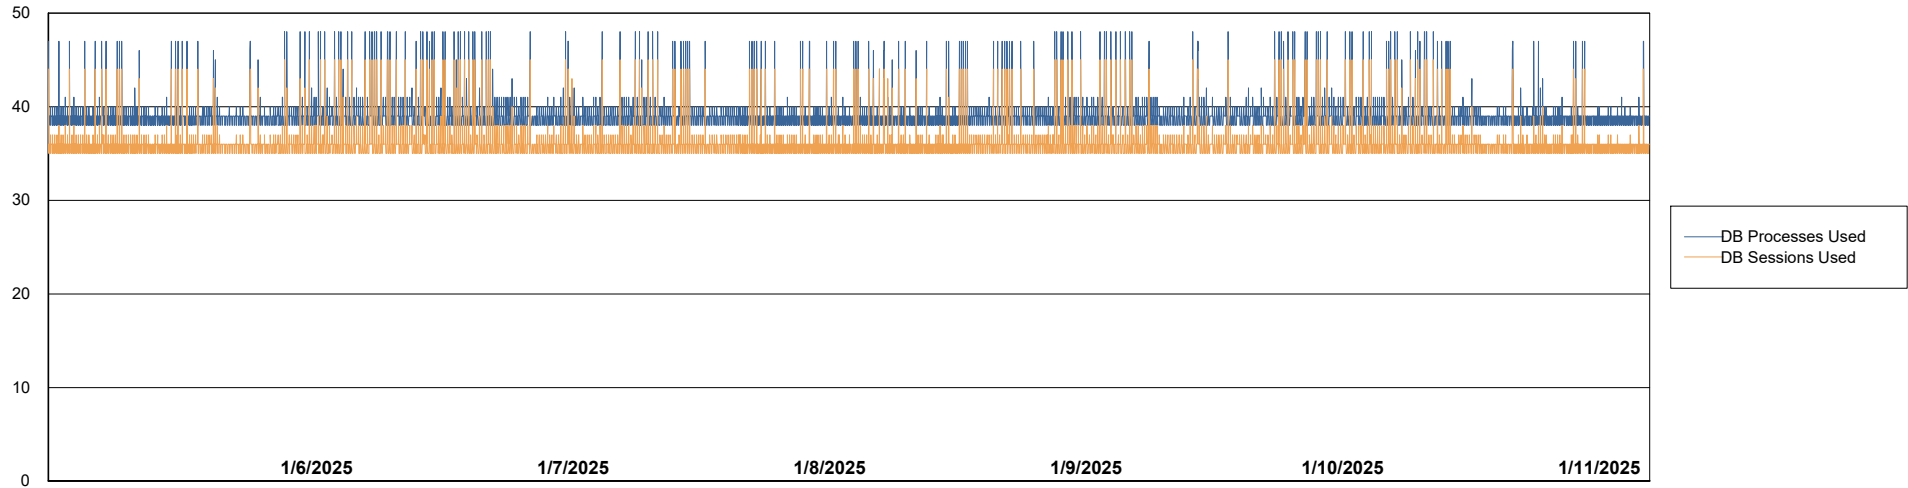

Database Performance VOS_PRD_ABSORA2-2022_HSBABS1

DB Processes Max 1,000