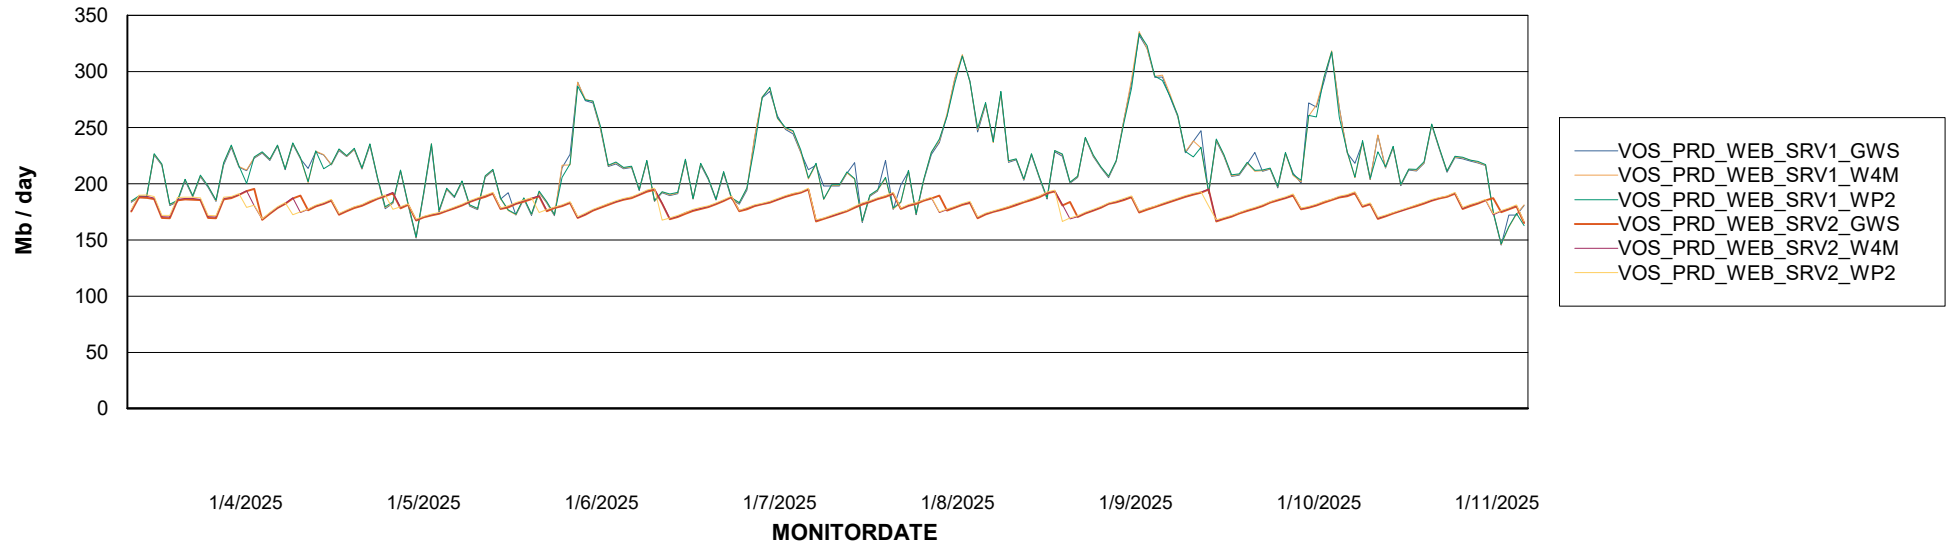

ABSSolute Web Component Services

Avg memory used per ABS Web component