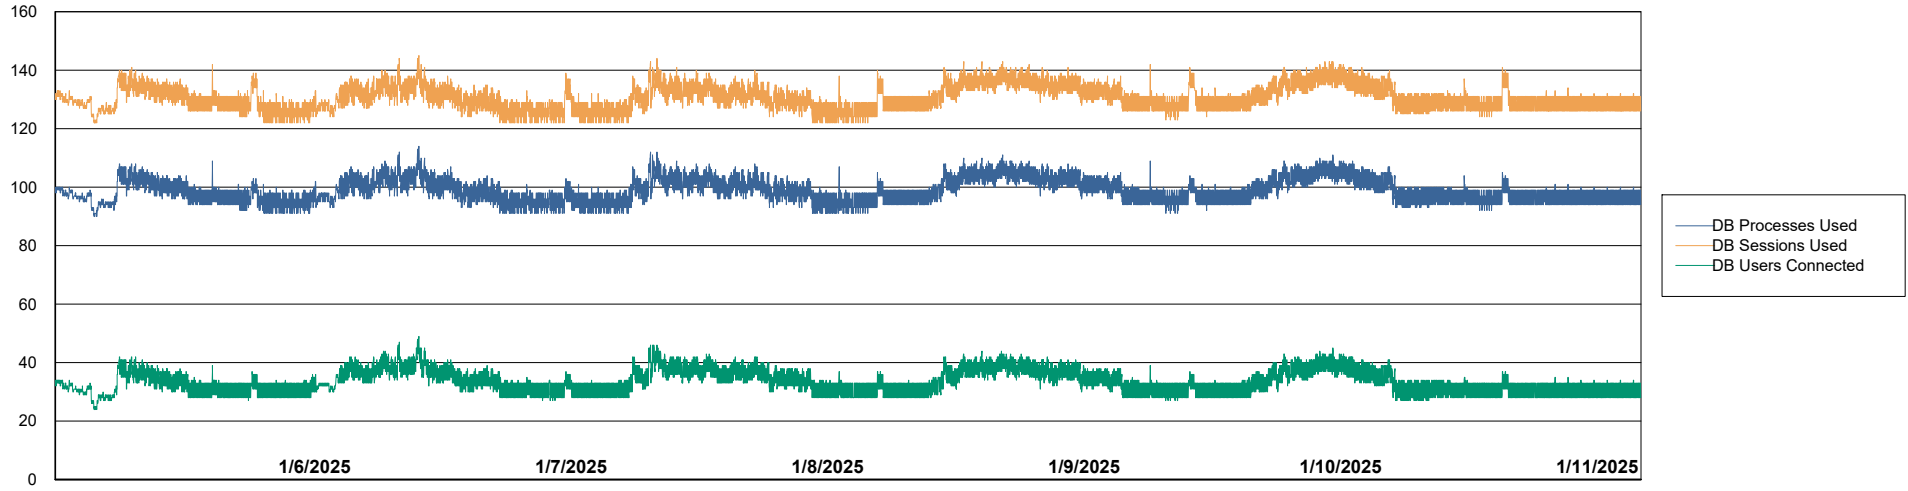

Database Performance VENDB_Production_ABS1