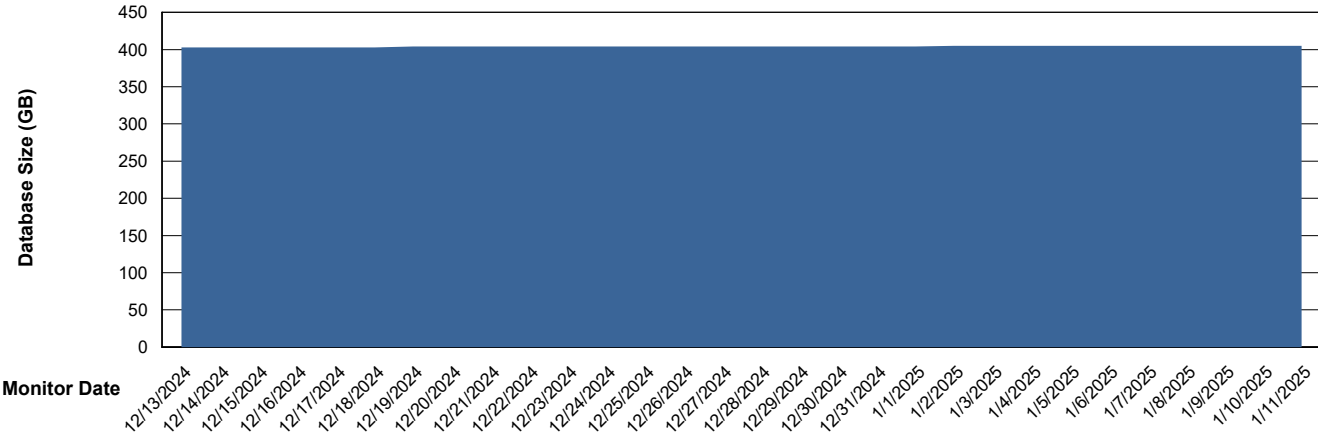

Database growth over last month

Database Tablespace VENABLE_Production_ABS1

Date	Tablespace Name	Filesize (Gb)	Usedsize (Gb)	Percentage free
1/11/2025	ABSDATA	240	200	17
	INDX	234	192	18
1/10/2025	ABSDATA	240	200	17
	INDX	234	192	18
1/9/2025	ABSDATA	240	200	17
	INDX	234	192	18
1/8/2025	ABSDATA	240	200	17
	INDX	234	192	18
1/7/2025	ABSDATA	240	200	17
	INDX	234	192	18
1/6/2025	ABSDATA	240	200	17
	INDX	234	192	18
1/5/2025	ABSDATA	240	200	17
	INDX	234	192	18