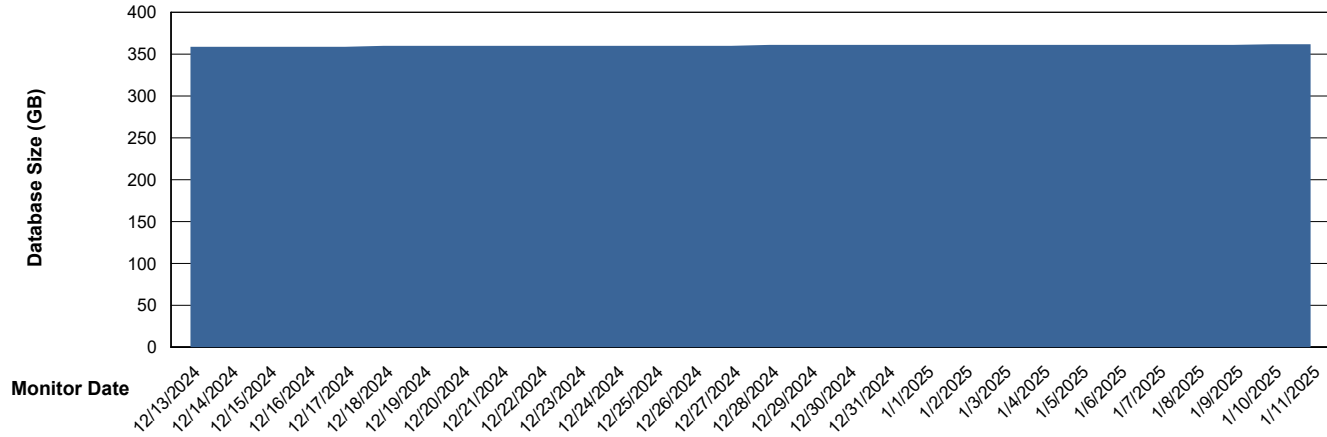

DATABASE SIZE STK_PRD_ABSDBORACLE01_ABS1

Database growth over last month