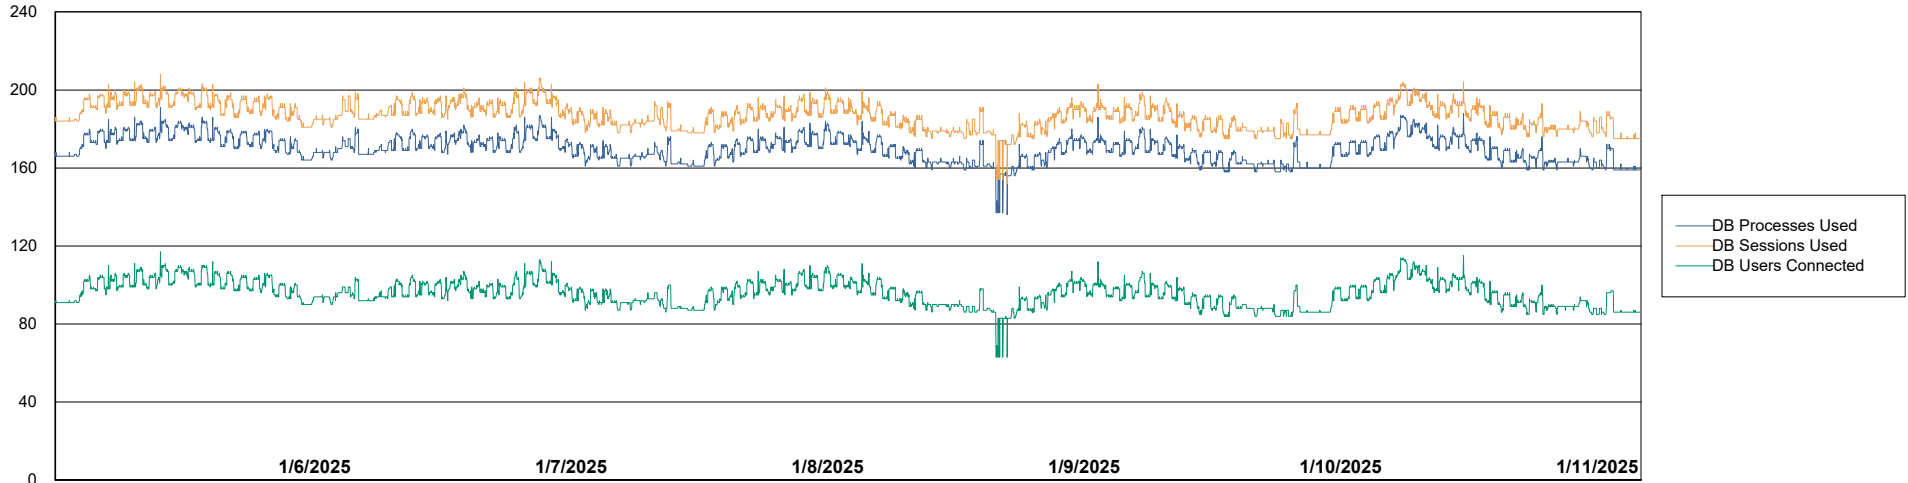

Weekly SLA Customer Report

Customer SHL OCI ASH Production
Database ID 182

Database Performance SHL-BI-ASH_PROD_ABS1

Weekly SLA Customer Report

Customer SHL OCI ASH Production
Database ID 182

Database Performance SHL-DBS1-ASH_PROD_ABS1