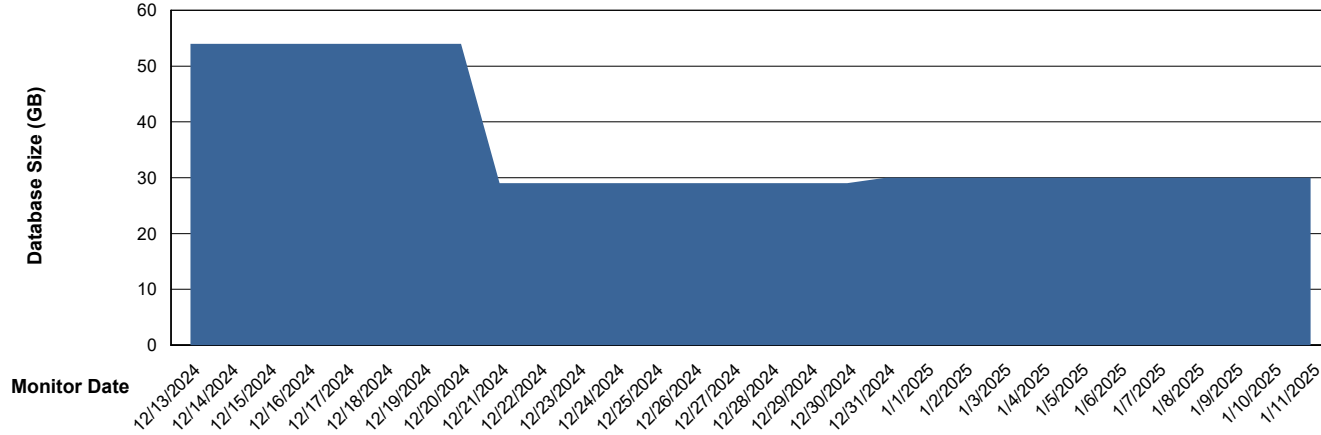

Weekly SLA Customer Report

Customer SHL OCI ASH Production
Database ID 182

Database Performance SHL-BI-ASH_PROD_ABS1

Weekly SLA Customer Report

Customer SHL OCI ASH Production
Database ID 182

Database Performance SHL-DBS1-ASH_PROD_ABS1

Weekly SLA Customer Report

Customer SHL OCI ASH Production
Database ID 182

Database Performance SHL-DBS2-ASH_PROD_HSBABS1

DB Processes Max 4
DB Processes Max 1,000
DB Processes Max 0

Weekly SLA Customer Report

Customer SHL OCI ASH Production
Database ID 182

DATABASE SIZE SHL-BI-ASH_PROD_ABS1

Database growth over last month

DATABASE SIZE SHL-DBS1-ASH_PROD_ABS1

Database growth over last month

Weekly SLA Customer Report