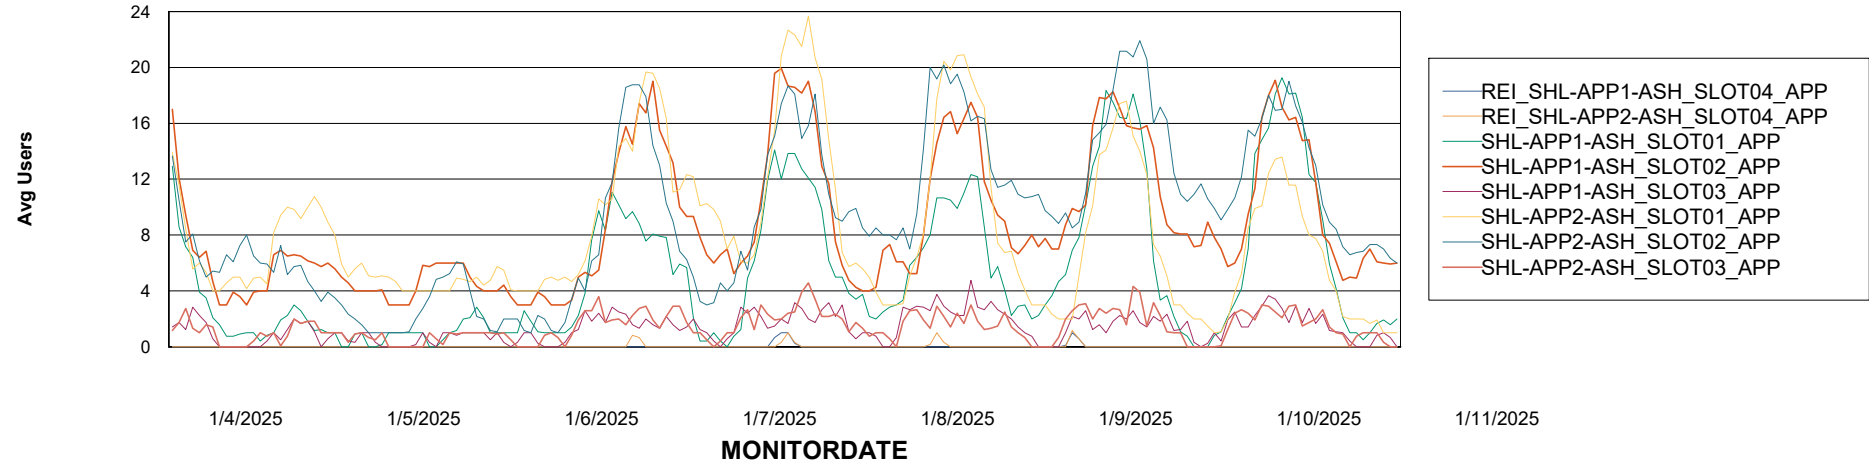

Avg users per day per ABS server