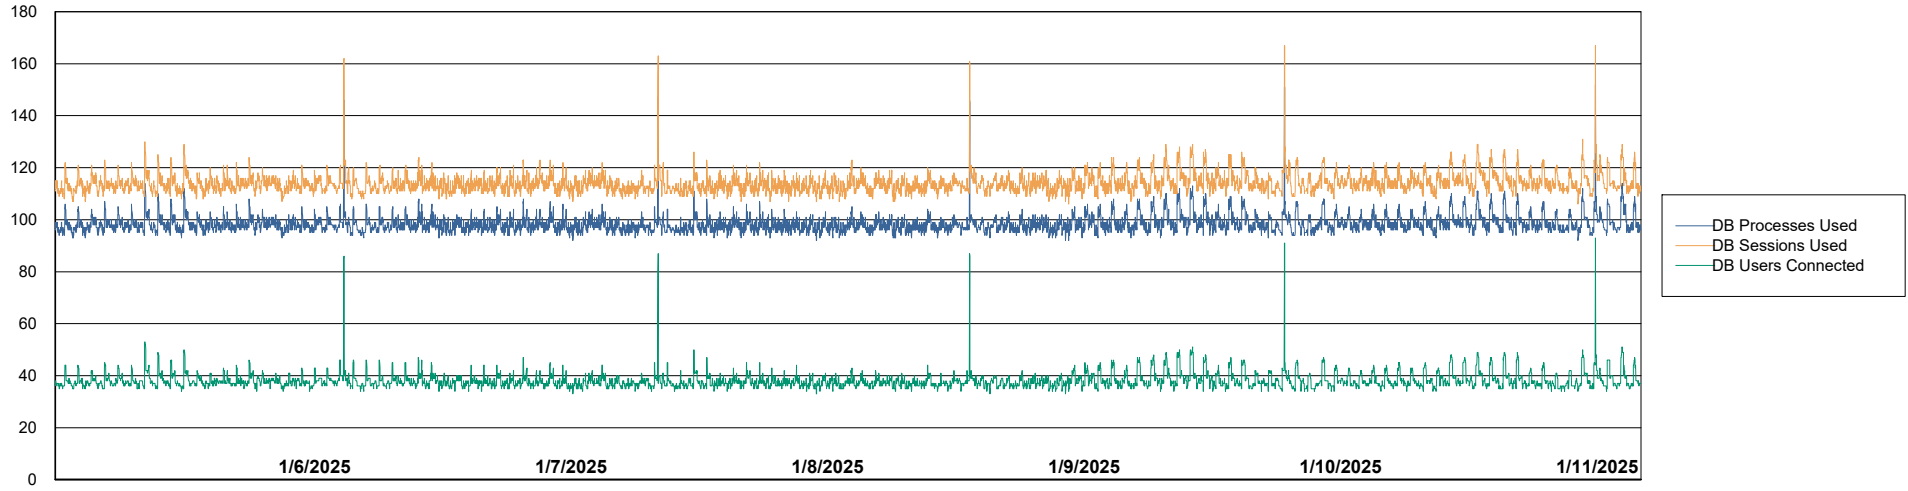

Database Performance SHL-BI-ASH_PROD_ABS1