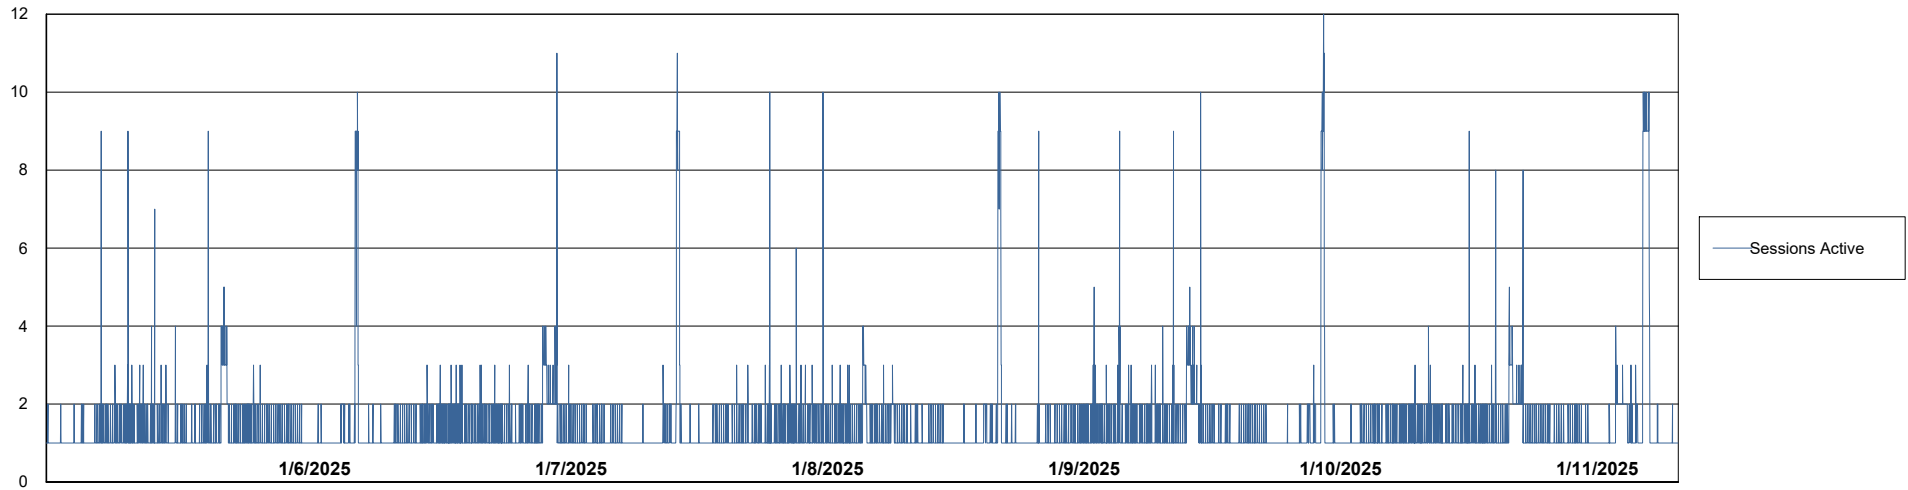

Weekly SLA Customer Report

Customer SHL OCI ASH Production
Database ID 182

Database Performance SHL-BI-ASH_PROD_ABS1

Weekly SLA Customer Report

Customer SHL OCI ASH Production
Database ID 182

Database Performance SHL-DBS1-ASH_PROD_ABS1

Weekly SLA Customer Report

Customer SHL OCI ASH Production
Database ID 182

Database Performance SHL-DBS2-ASH_PROD_HSBABS1

DB Processes Max 4
DB Processes Max 1,000
DB Processes Max 0

Weekly SLA Customer Report