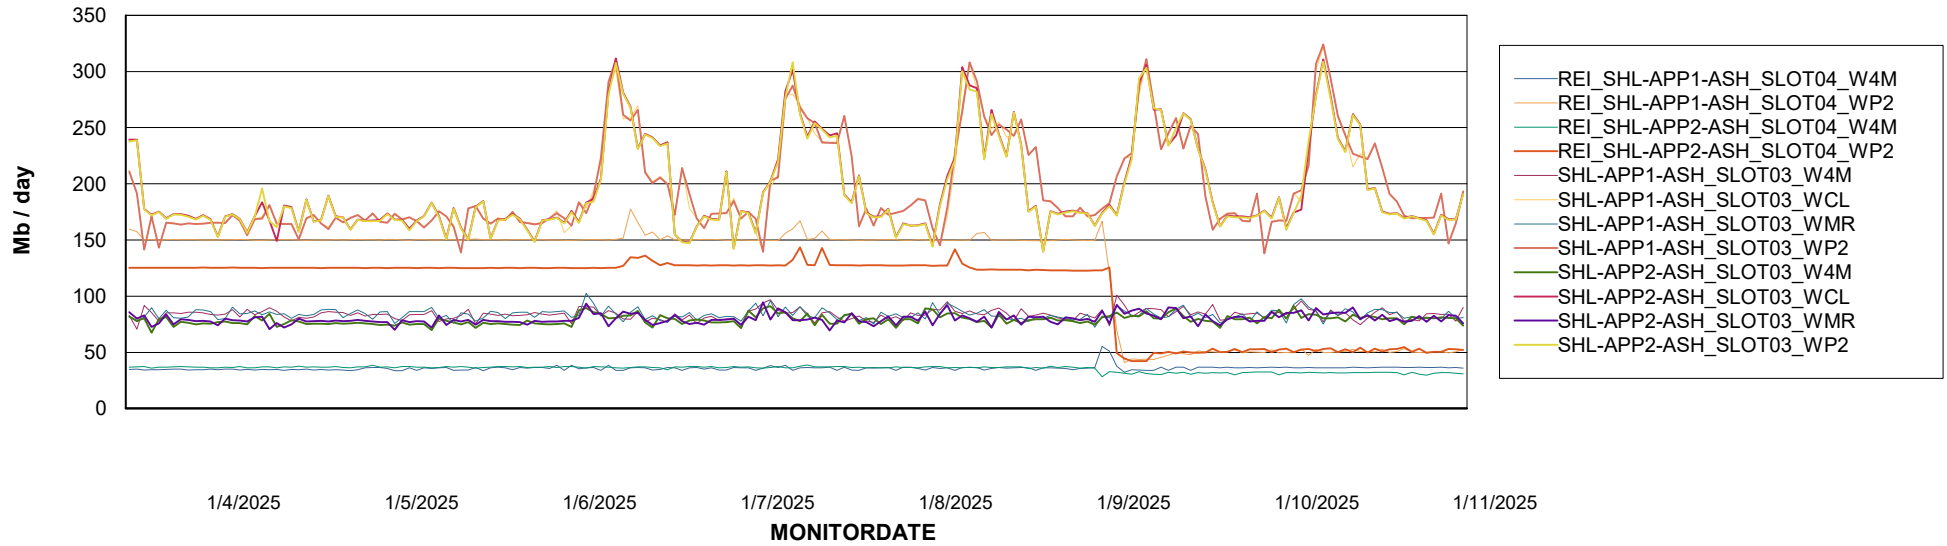

ABSSolute Web Component Services

Avg memory used per ABS Web component