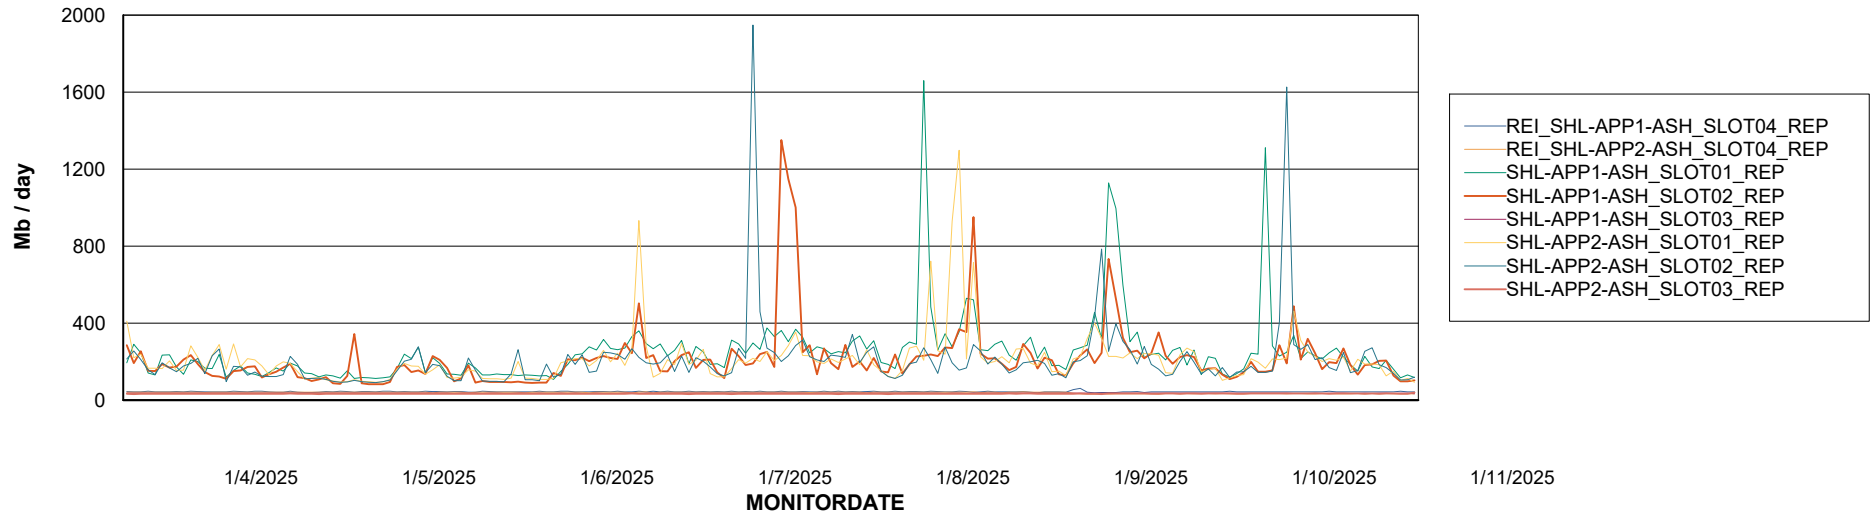

Avg memory used per ABS Server Service

Avg users per day per ABS server

Weekly SLA Customer Report

Customer SHL OCI ASH Production
Database ID 182

ABSSolute Application ReportServer Services

Avg memory used per ReportServer Service