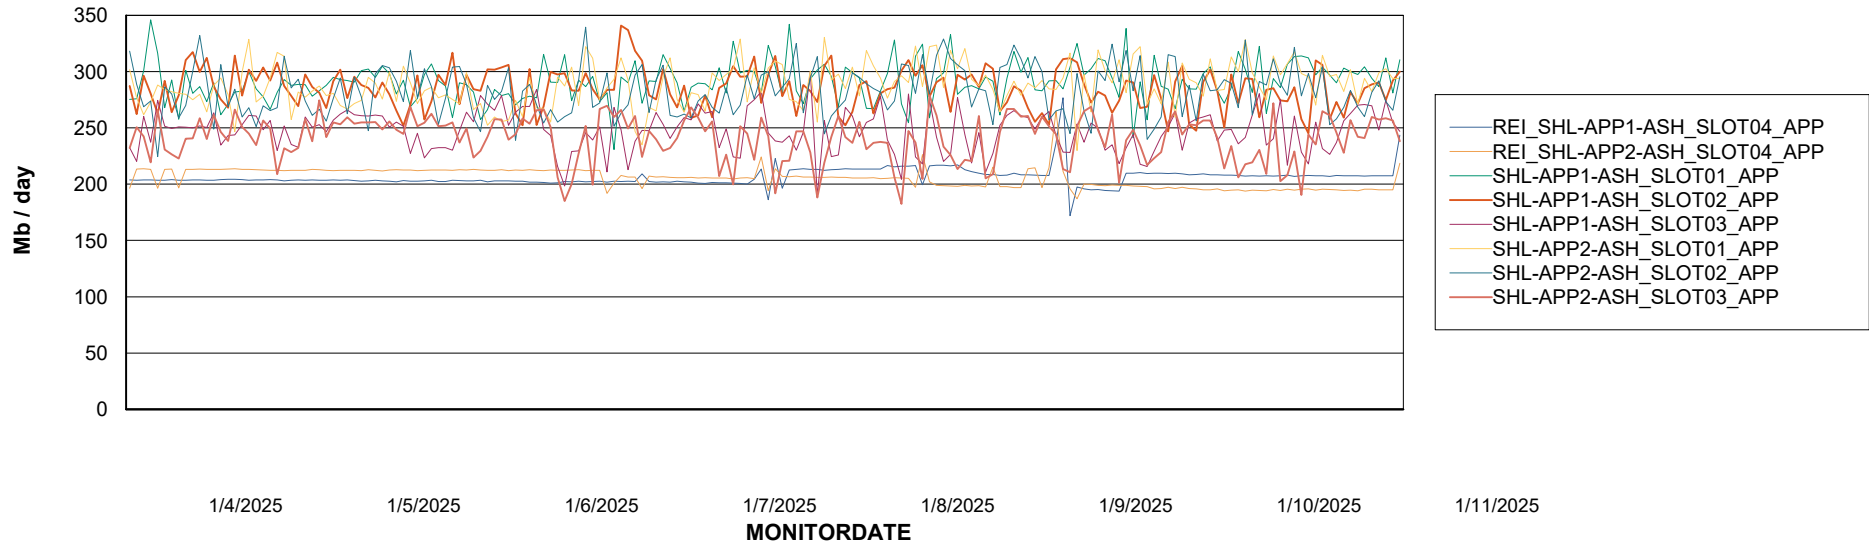

ABSSolute Application Server Services

Avg memory used per ABS Server Service