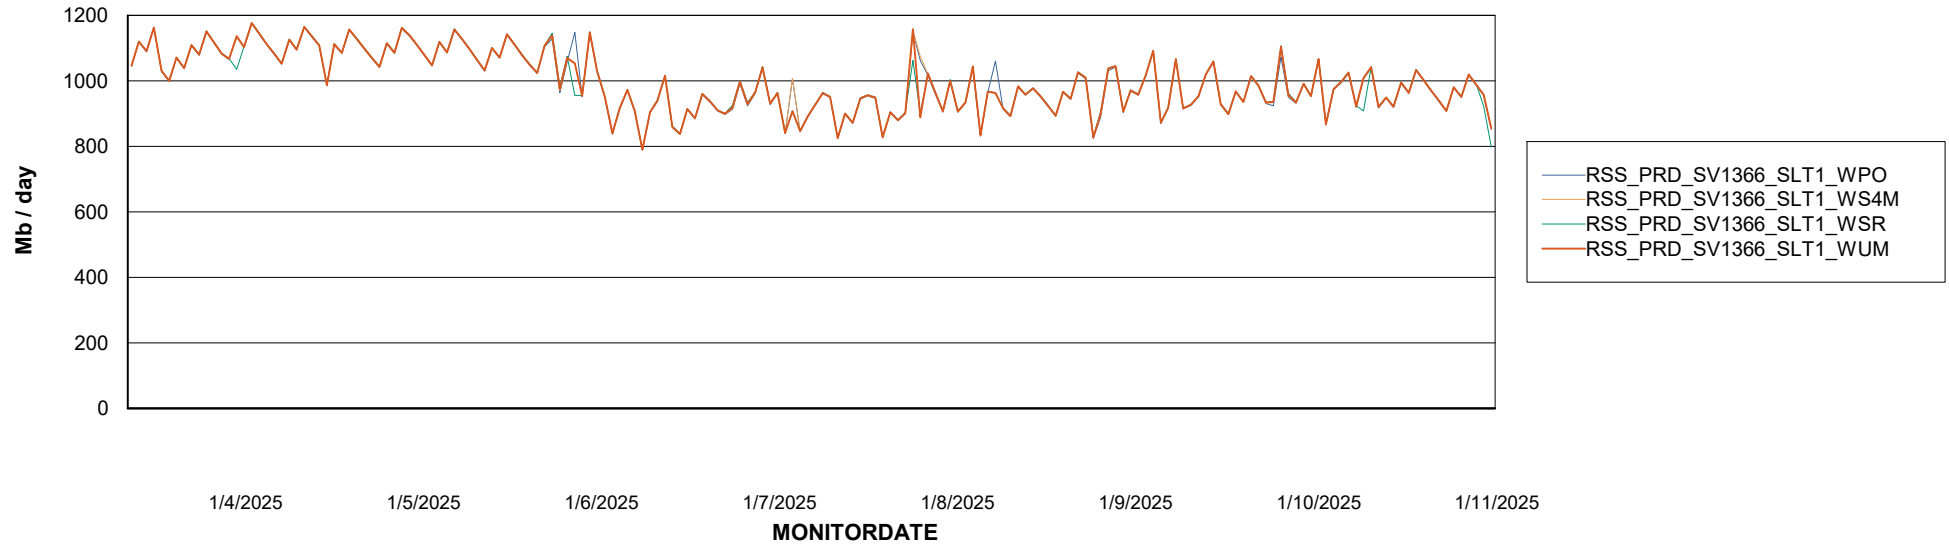

ABSSolute Web Component Services

Avg memory used per ABS Web component