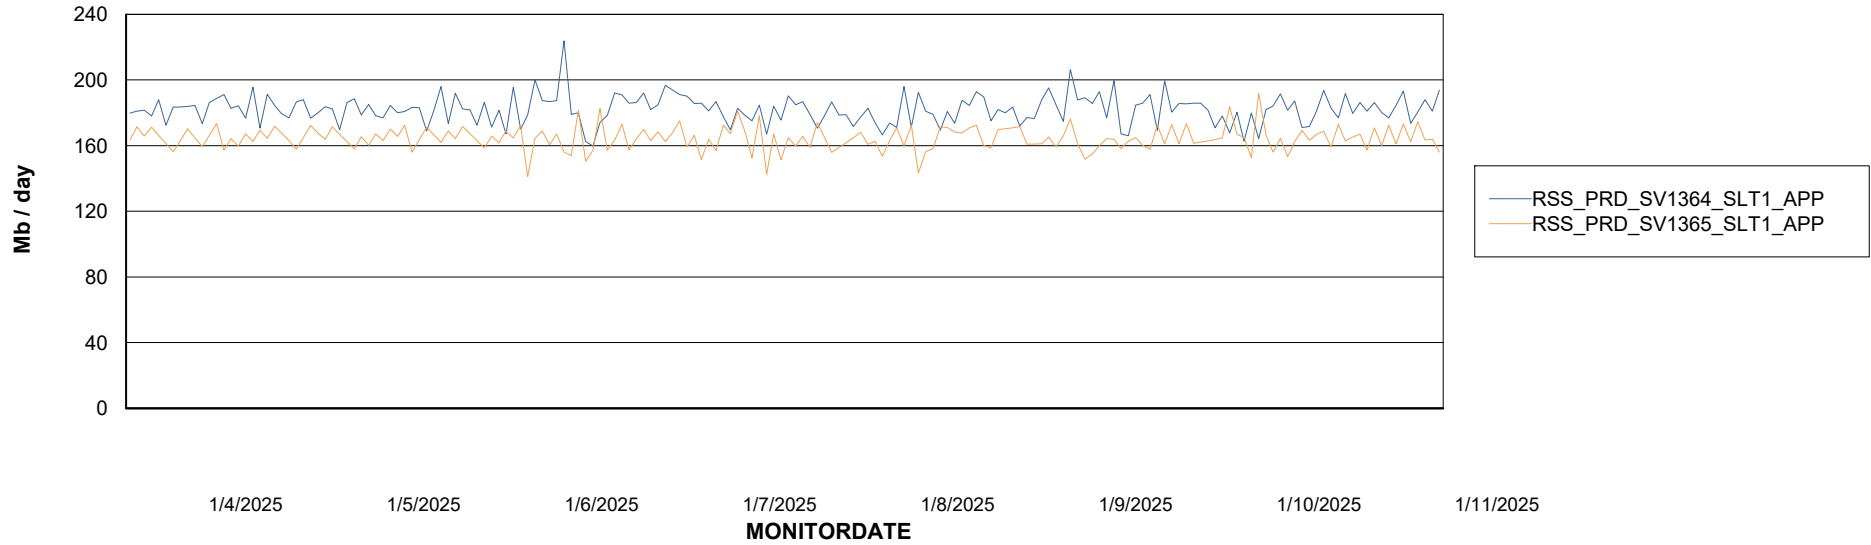

ABSSolute Application Server Services

Avg memory used per ABS Server Service