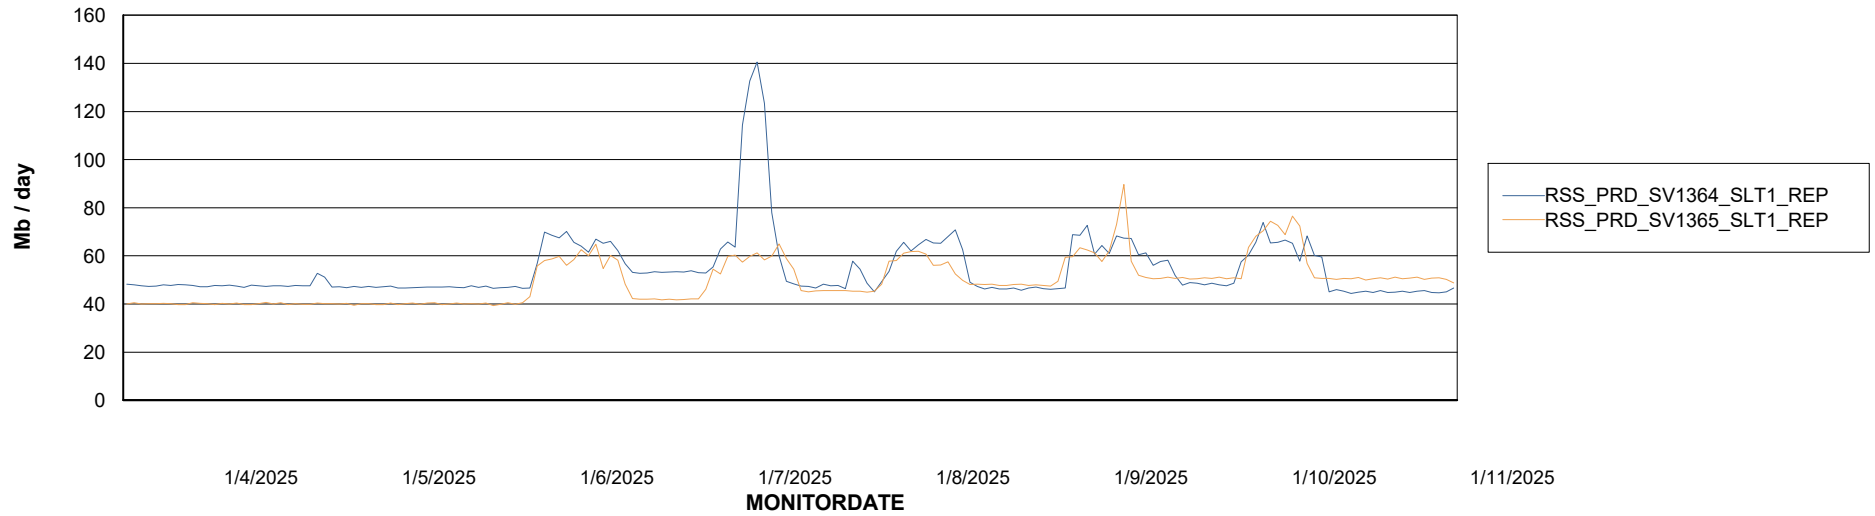

Avg memory used per ABS Server Service

Avg users per day per ABS server

Weekly SLA Customer Report

Customer RSS Production
Database ID 52

ABSSolute Application ReportServer Services

Avg memory used per ReportServer Service