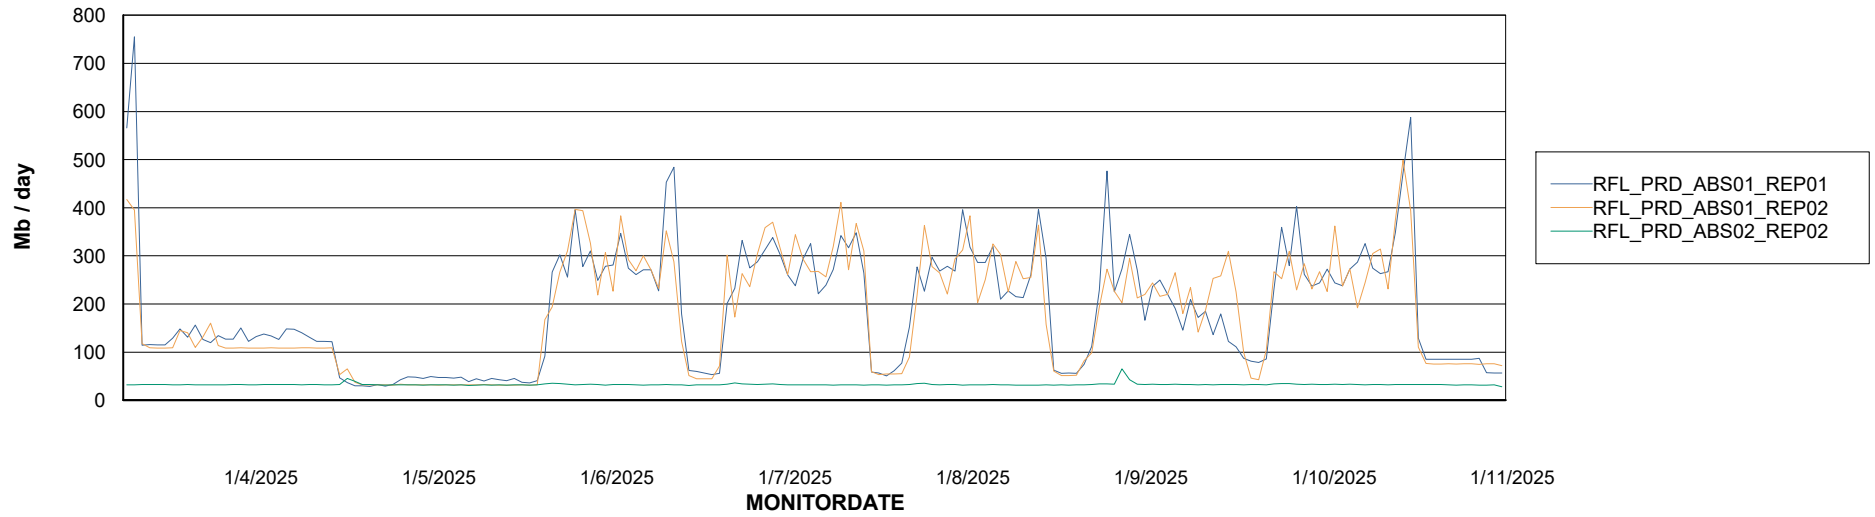

Avg memory used per ABS Server Service

Avg users per day per ABS server

Weekly SLA Customer Report

Customer RFL_Production
Database ID 36

ABSSolute Application ReportServer Services

Avg memory used per ReportServer Service