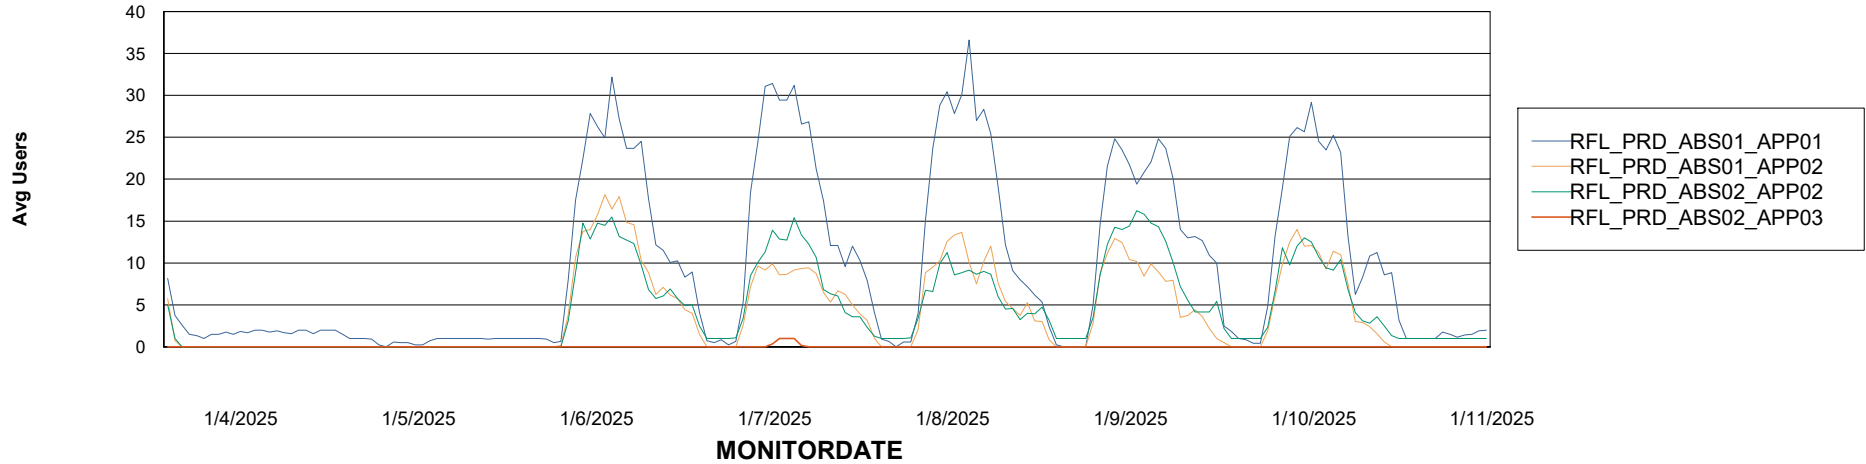

Avg users per day per ABS server