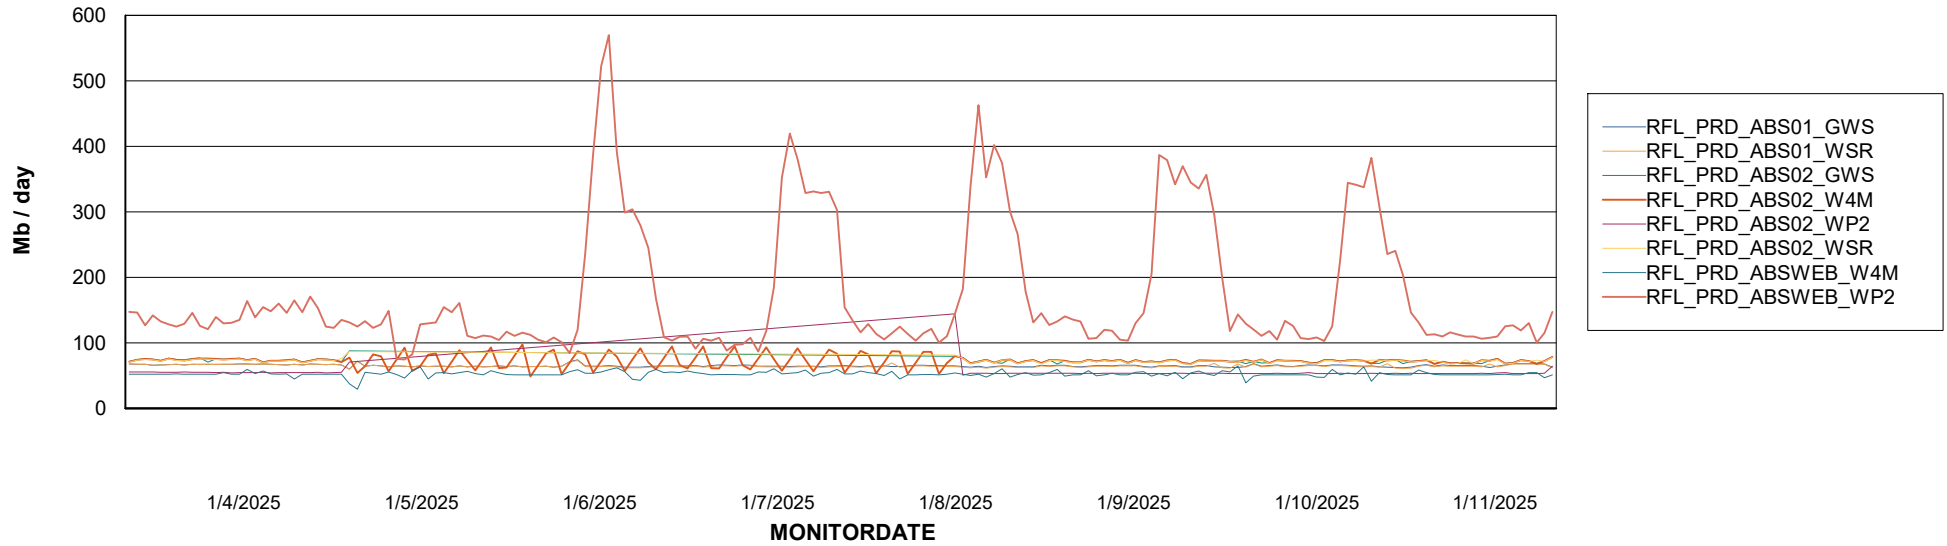

ABSSolute Web Component Services

Avg memory used per ABS Web component