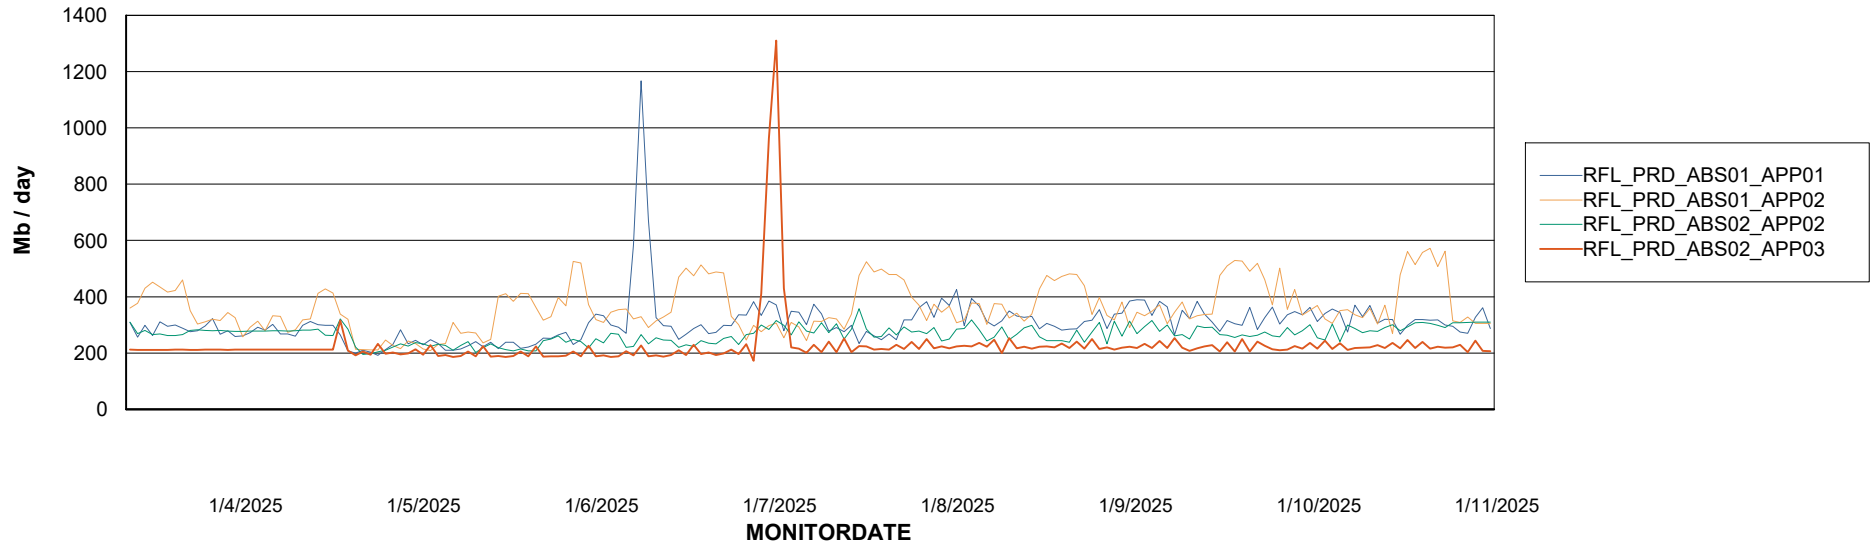

ABSSolute Application Server Services

Avg memory used per ABS Server Service