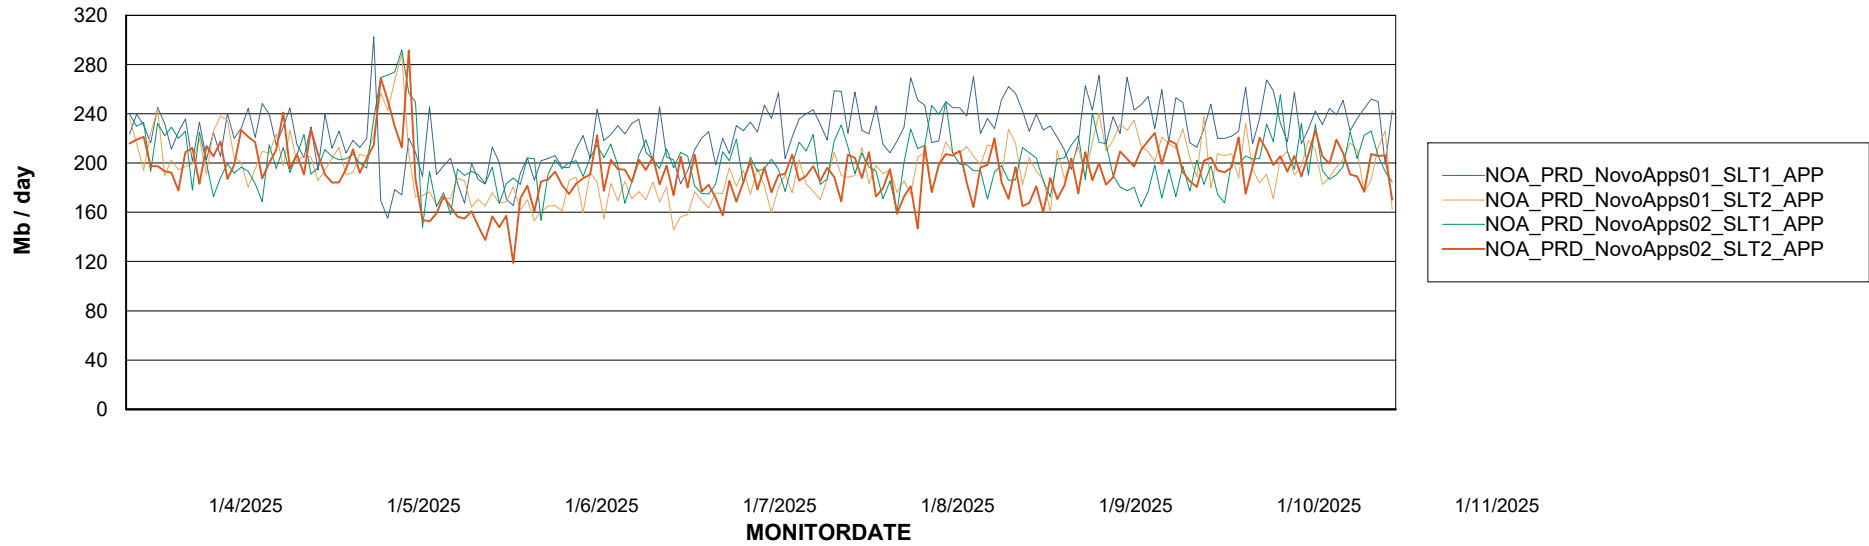

ABSSolute Application Server Services

Avg memory used per ABS Server Service