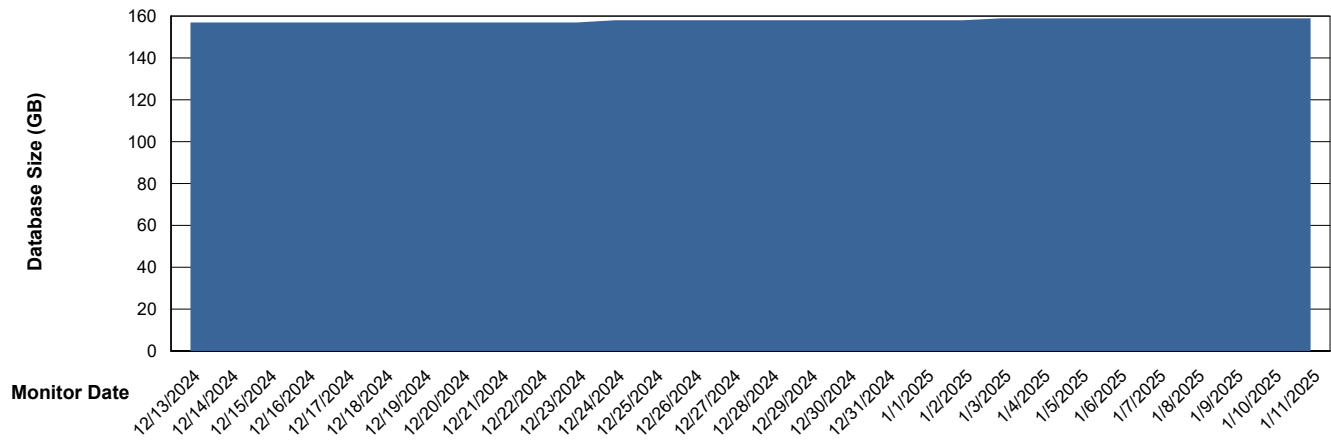

DATABASE SIZE NOA_PRD_NOVOBI_ABS1

Database growth over last month