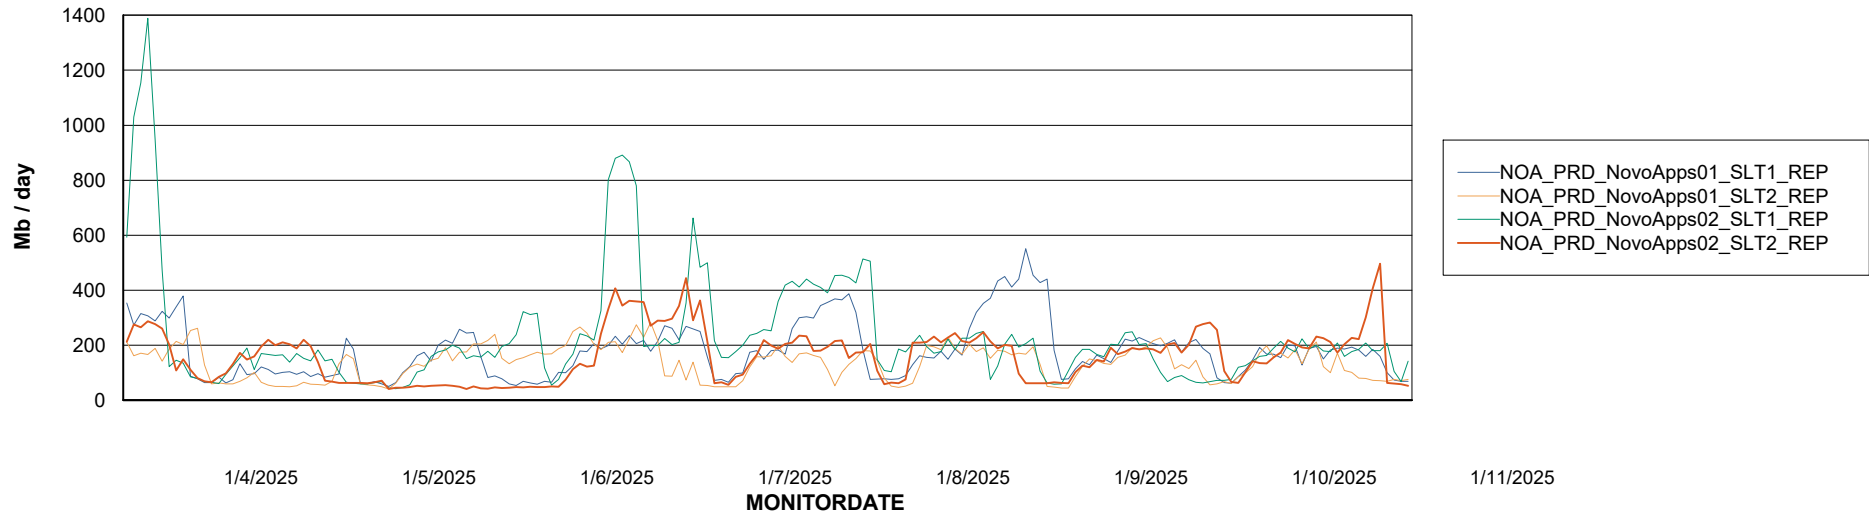

ABSSolute Application ReportServer Services

Avg memory used per ReportServer Service