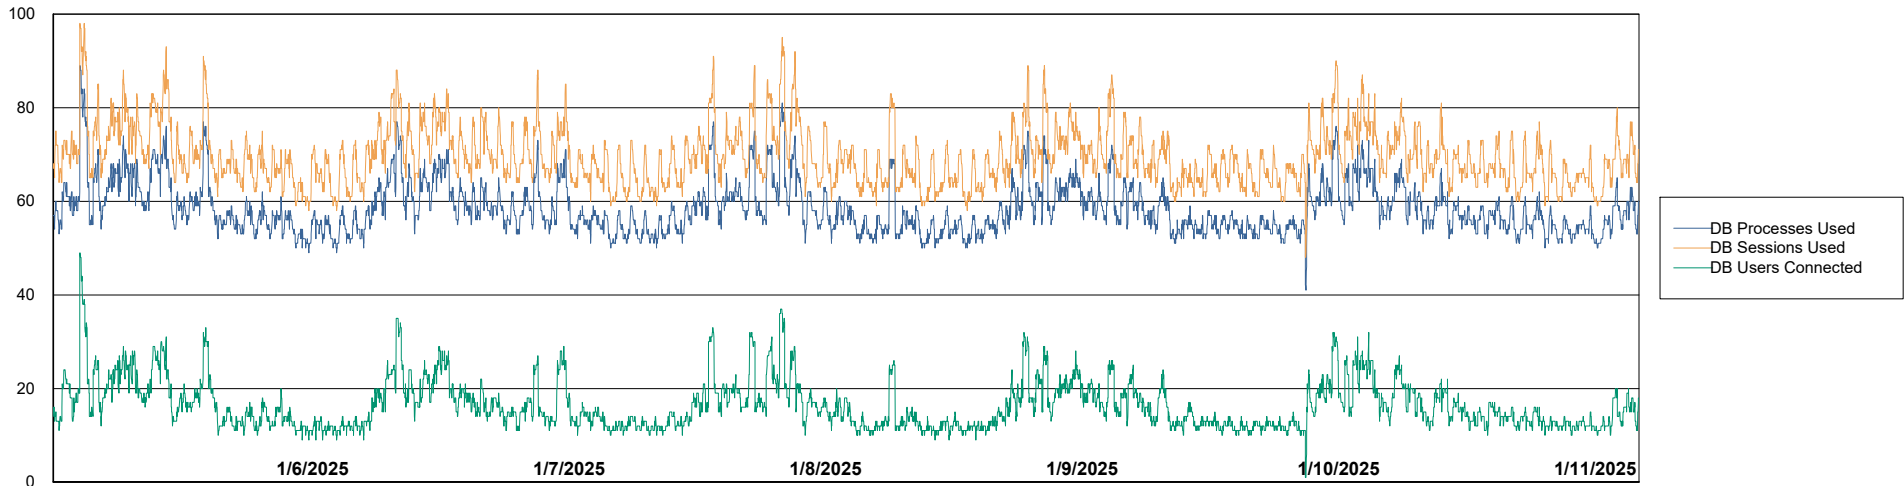

DB Processes Max 300

Weekly SLA Customer Report

Customer NOA_Production (24/7)
Database ID 116

Database Performance NOA_PRD_NOVOBI_ABS1

Weekly SLA Customer Report

Customer NOA_Production (24/7)
Database ID 116