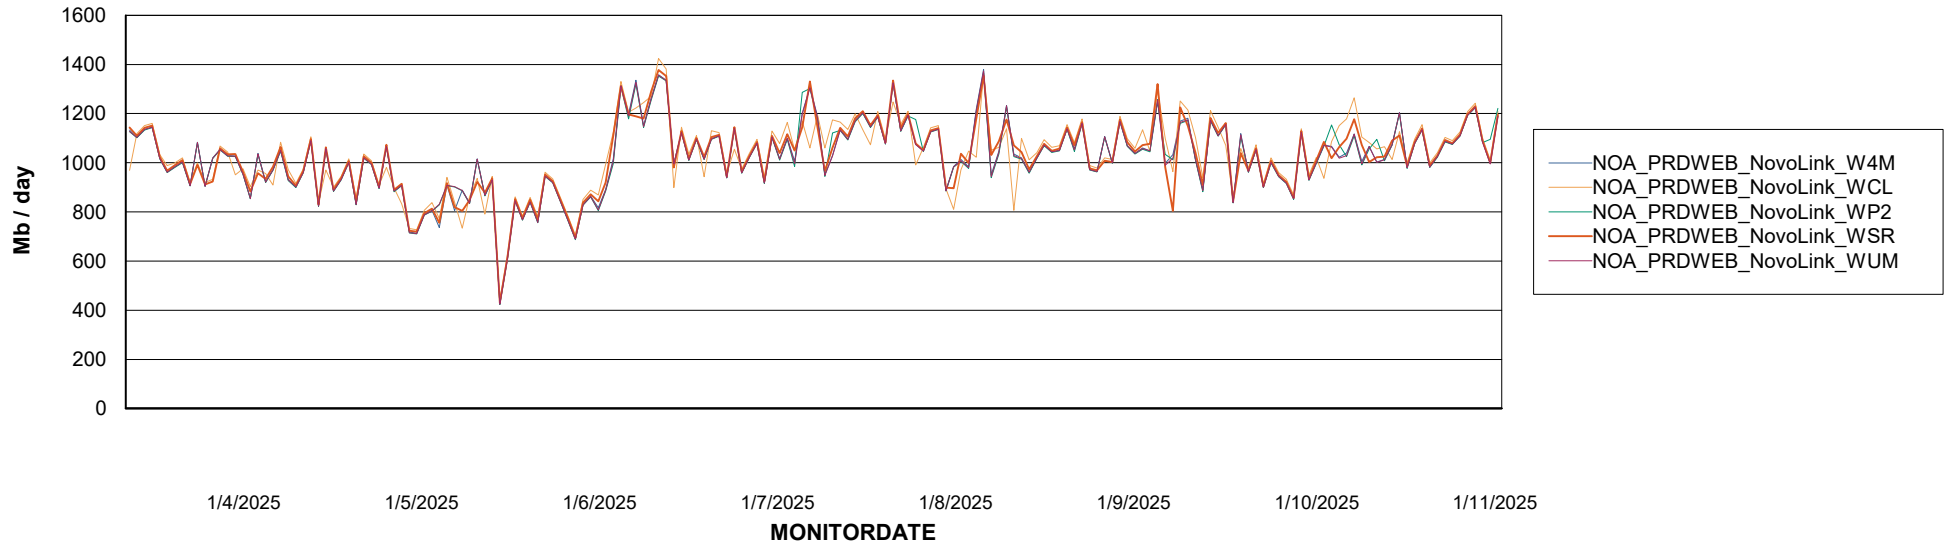

Avg memory used per ReportServer Service

Weekly SLA Customer Report

Customer NOA_Production (24/7)
Database ID 116

ABSolute Web Component Services

Avg memory used per ABS Web component

Weekly SLA Customer Report