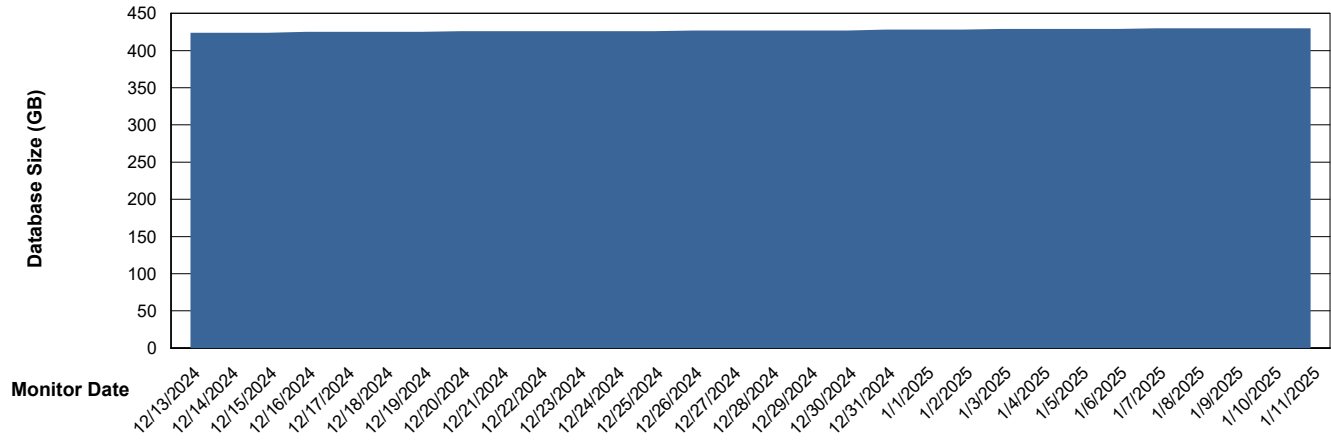

DB Processes Max 300

Weekly SLA Customer Report

Customer NOA_Production (24/7)
Database ID 116

Database Performance NOA_PRD_NOVOBI_ABS1

Weekly SLA Customer Report

Customer NOA_Production (24/7)
Database ID 116

DATABASE SIZE NOA_PRD_NovoABS01_ABS1

Database growth over last month

DATABASE SIZE NOA_PRD_NOVOBI_ABS1

Database growth over last month

Weekly SLA Customer Report

Customer NOA_Production (24/7)
Database ID 116