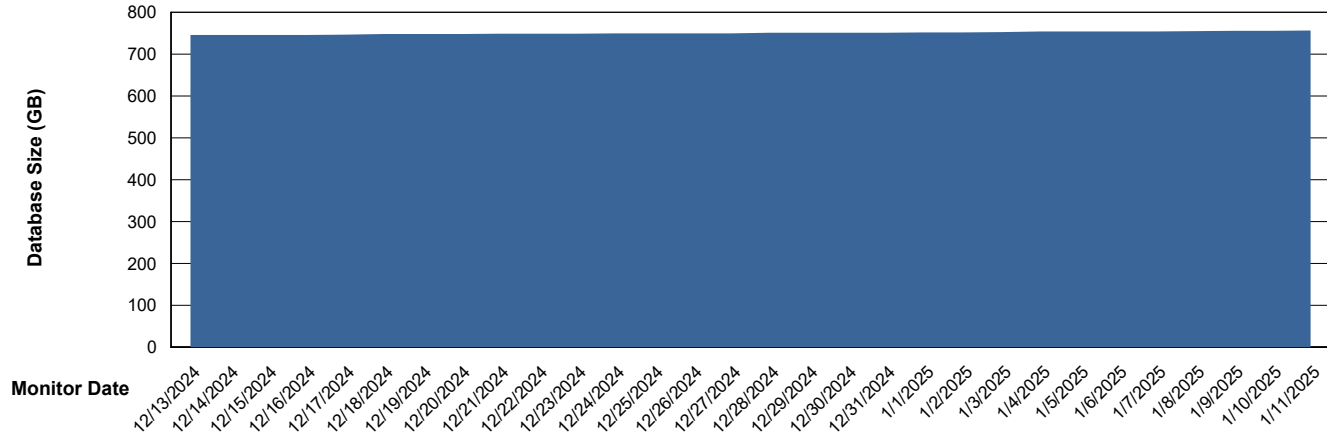

DATABASE SIZE LTS_PRD_CLSABSBI01_ABS1

Database growth over last month