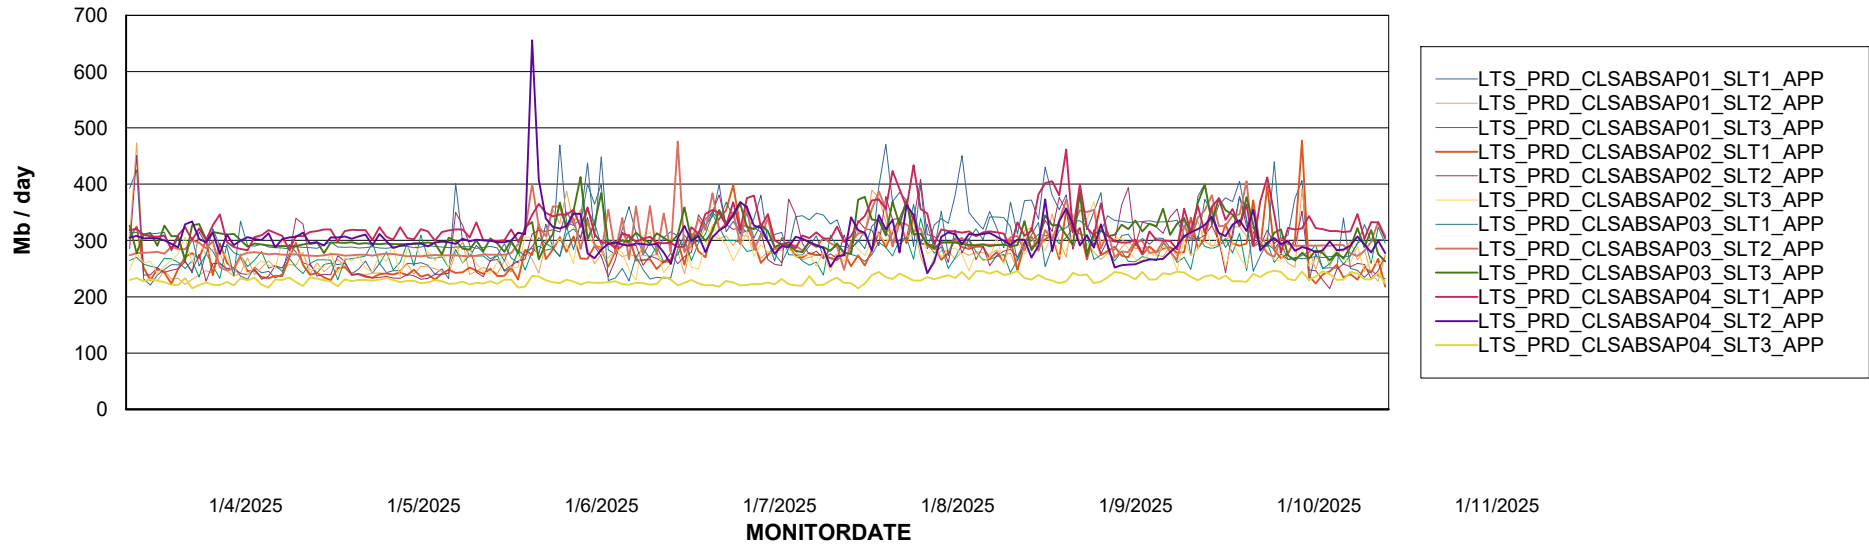

ABSSolute Application Server Services

Avg memory used per ABS Server Service