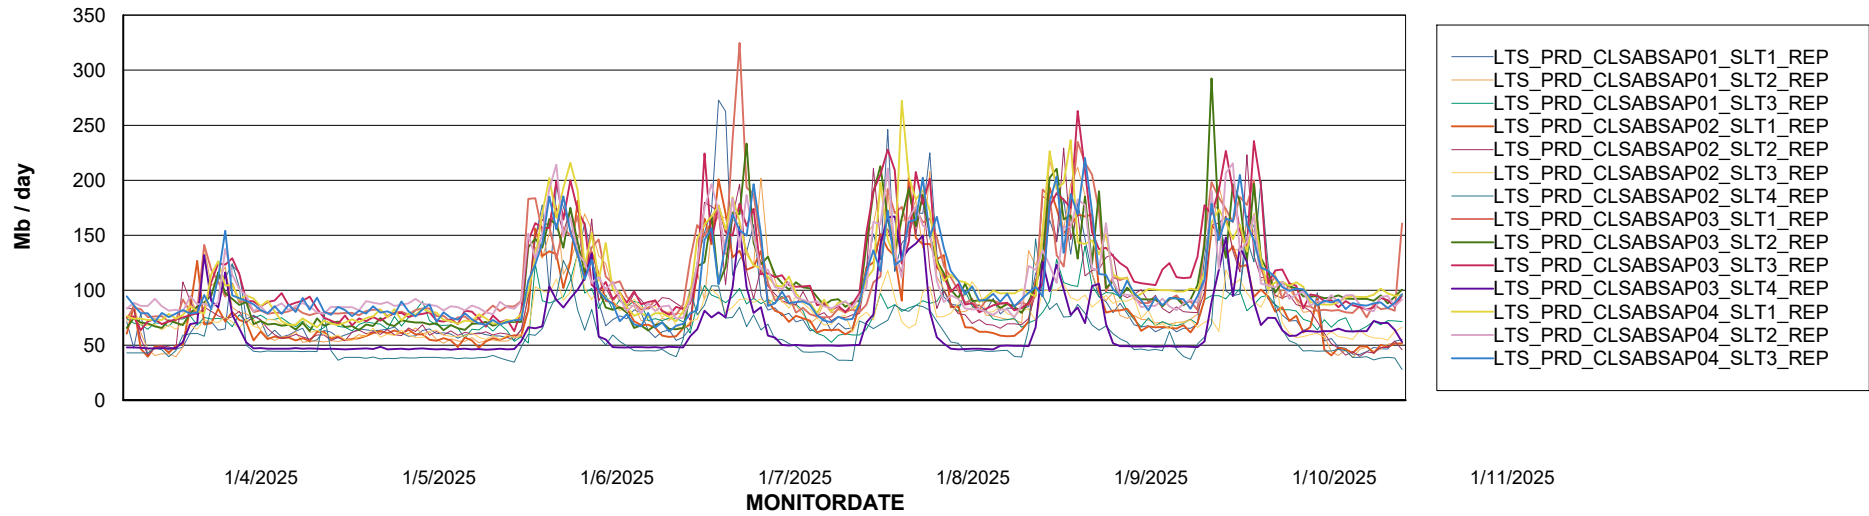

ABSSolute Application ReportServer Services

Avg memory used per ReportServer Service