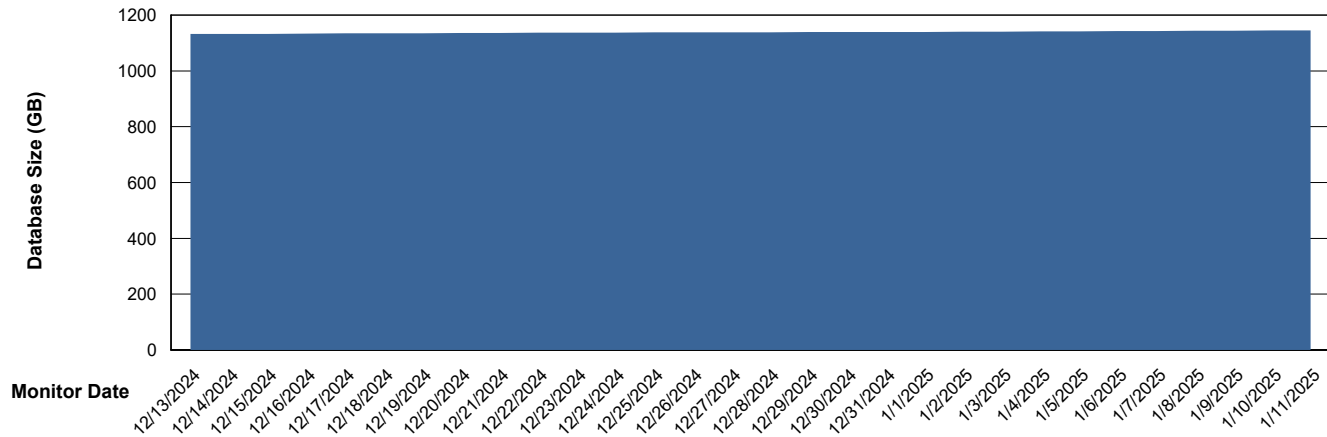

Customer LTS(CleanLease)_Production
Database ID 126

DATABASE SIZE LTS_PRD_CLSABSBI01_ABS1

Database growth over last month

DATABASE SIZE LTS_PRD_CLSABSDB01_ABS1

Database growth over last month

Weekly SLA Customer Report