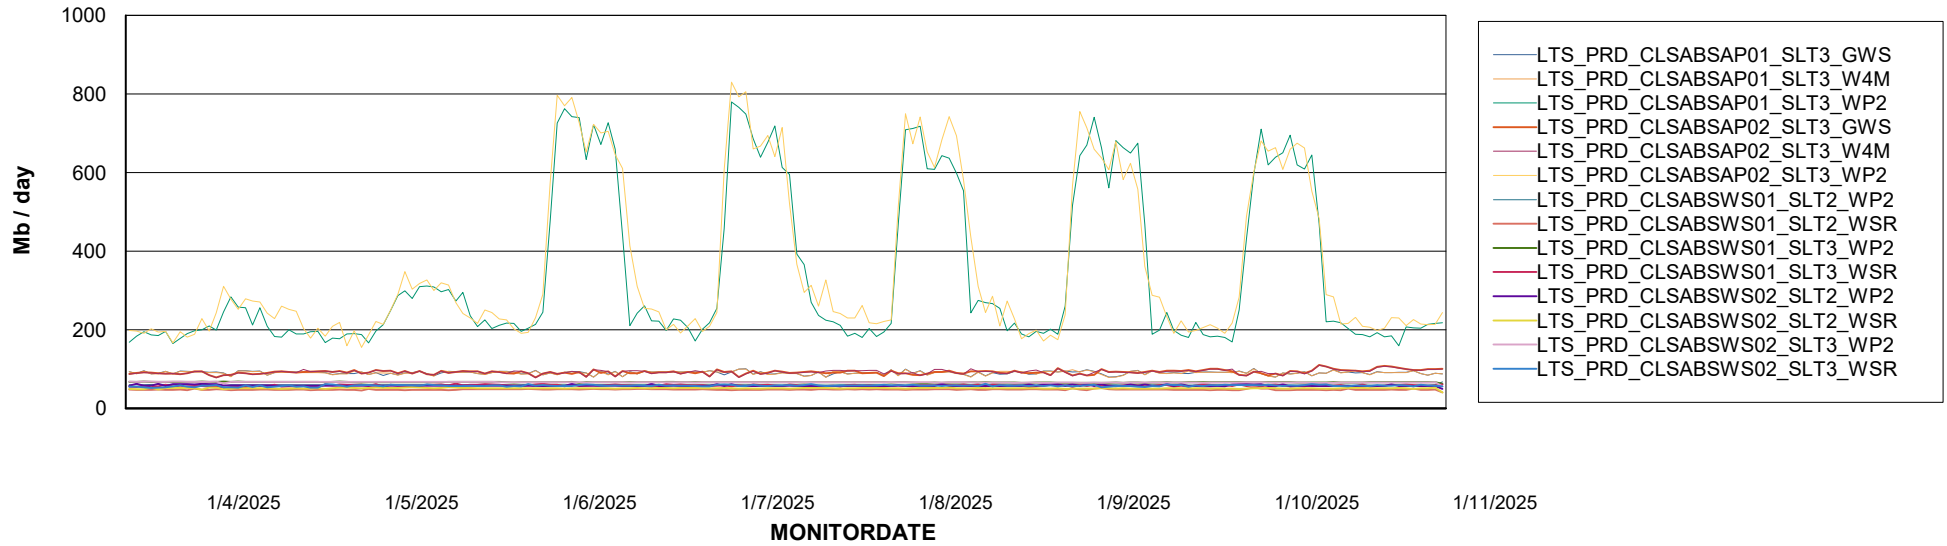

Avg memory used per ReportServer Service

Weekly SLA Customer Report

Customer LTS(CleanLease)_Production
Database ID 126

ABSSolute Web Component Services

Avg memory used per ABS Web component

Weekly SLA Customer Report