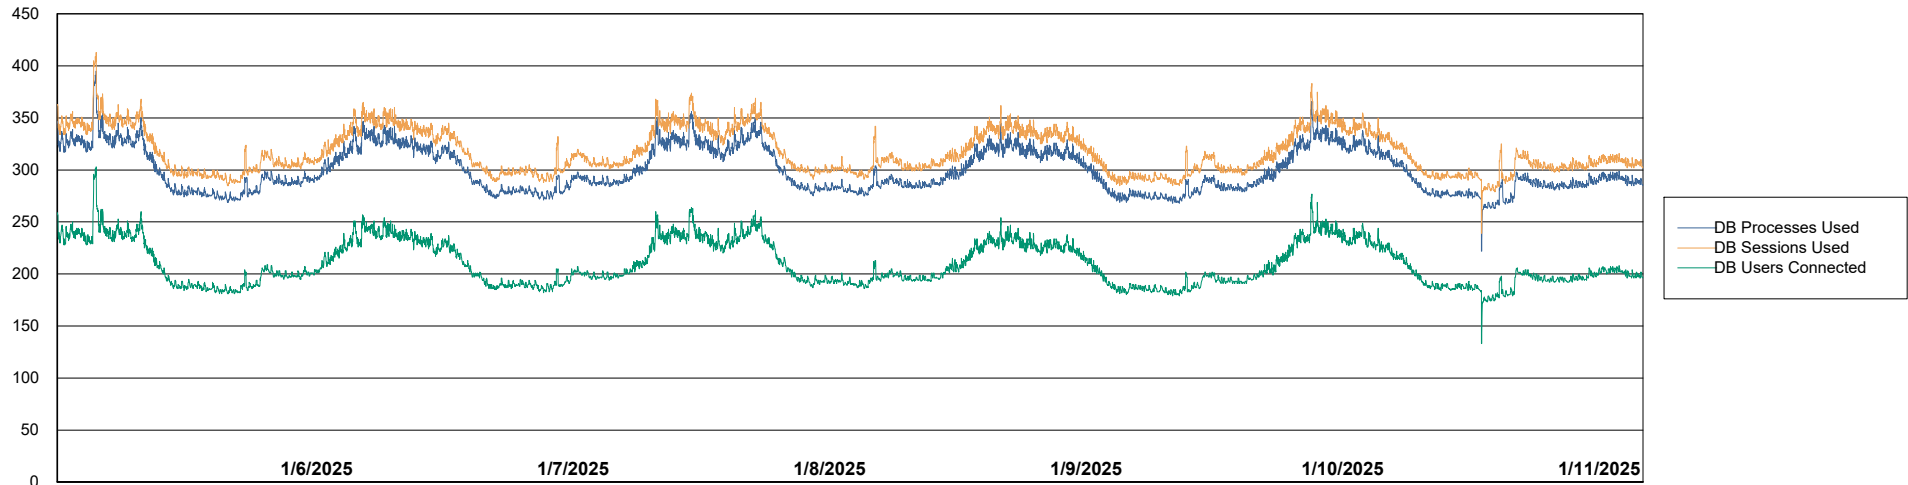

Weekly SLA Customer Report

Customer LTS(CleanLease)_Production
Database ID 126

Database Performance LTS_PRD_CLSABSBI01_ABS1

Weekly SLA Customer Report

Customer LTS(CleanLease)_Production
Database ID 126

Database Performance LTS_PRD_CLSABSD01_ABS1