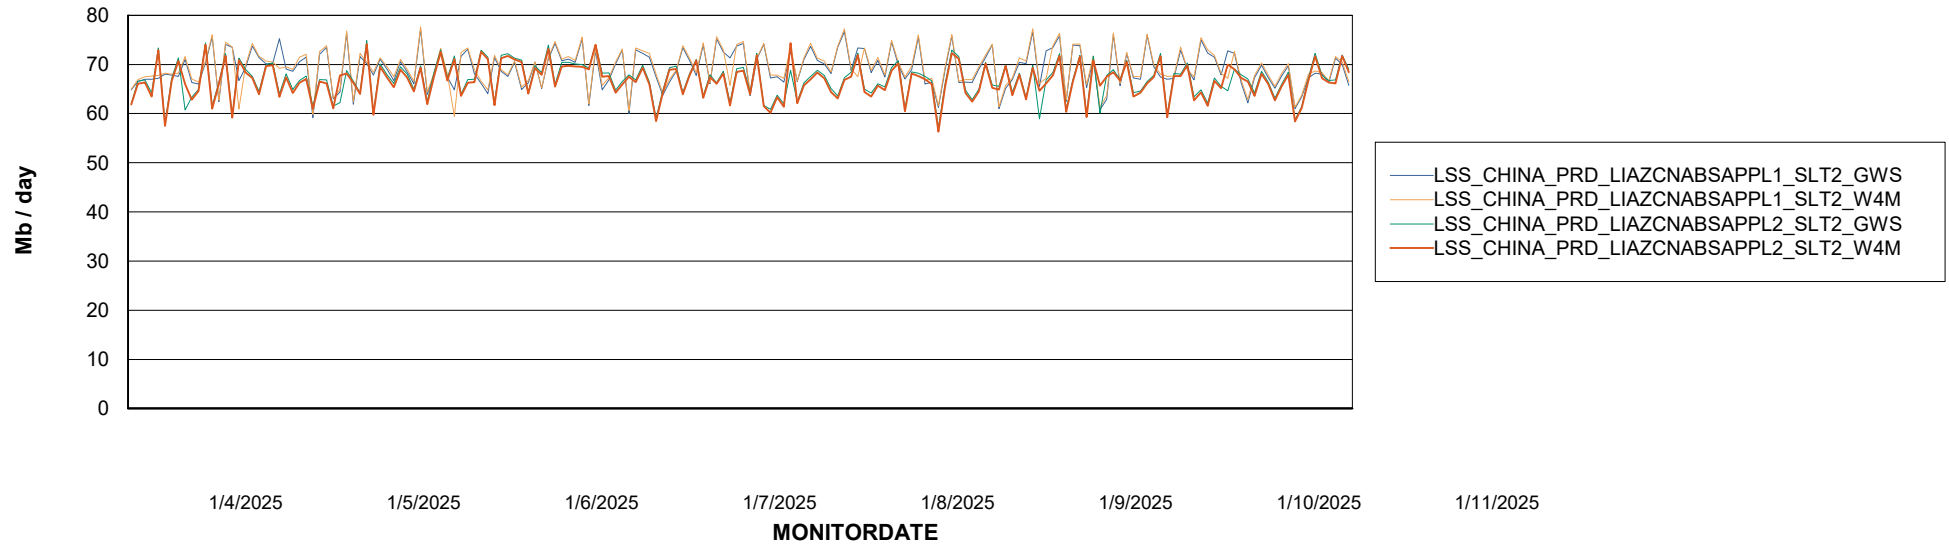

Avg memory used per ReportServer Service

Weekly SLA Customer Report

Customer LSS_CHINA_Production
Database ID 202

ABSolute Web Component Services

Avg memory used per ABS Web component

Weekly SLA Customer Report