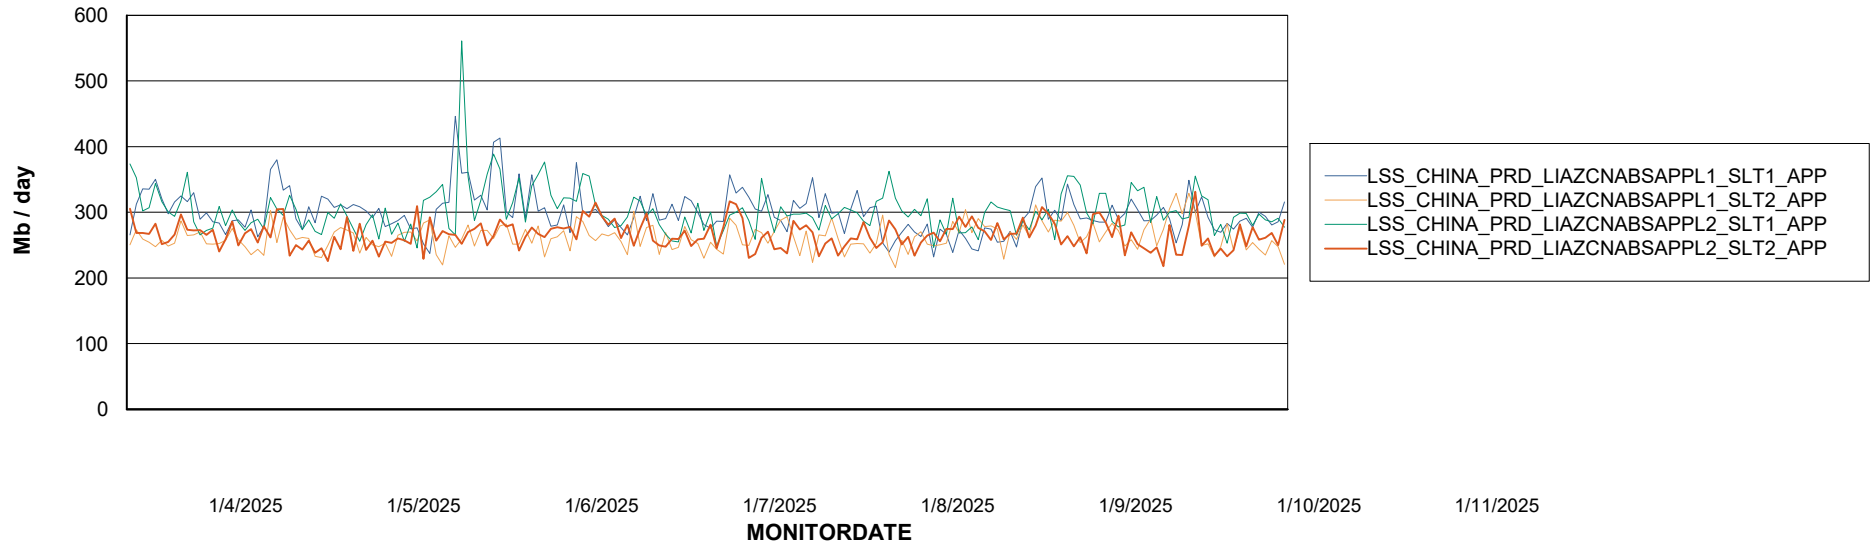

ABSSolute Application Server Services

Avg memory used per ABS Server Service