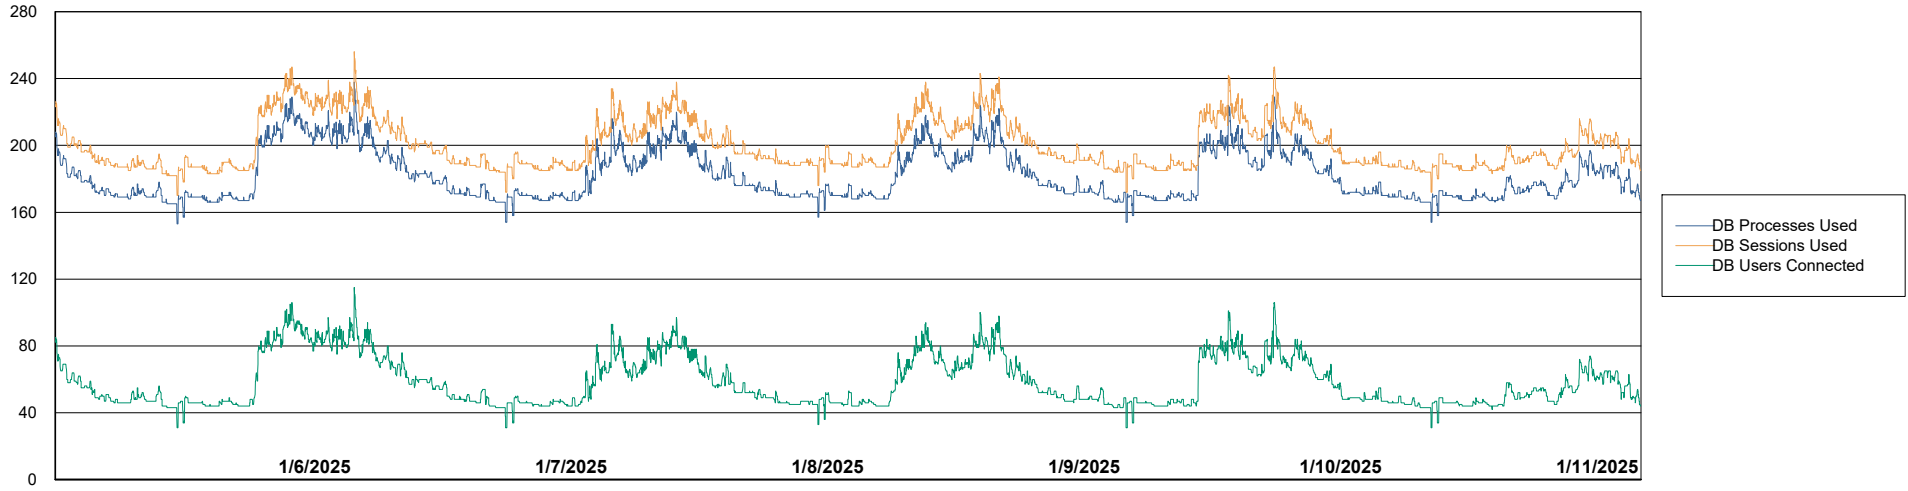

Weekly SLA Customer Report

Customer LSS_CHINA_Production
Database ID 202

Harddisk Usage LSS_CHINA_PRD_liazcne2VMProdABSSoluteDB1

	Free disk space on / (%)	Total disk space on / (Gb)	Used disk space on / (Gb)	Free disk space on /boot (%)	Total disk space on /boot (Gb)	Used disk space on /boot (Gb)	Free disk space on /u01 (%)	Total disk space on /u01 (Gb)	Used disk space on /u01 (Gb)	Free disk space on /u02 (%)
1/11/2025	76	63	15	69	0	0	56	49	20	32
1/10/2025	76	63	15	69	0	0	56	49	20	32
1/9/2025	76	63	15	69	0	0	56	49	20	32
1/8/2025	76	63	15	69	0	0	56	49	20	32
1/7/2025	76	63	15	69	0	0	56	49	20	32
1/6/2025	76	63	15	69	0	0	56	49	20	32
1/5/2025	76	63	15	69	0	0	56	49	20	32

Harddisk Usage LSS_CHINA_PRD_liazcne2VMProdABSSoluteDB2

	Free disk space on / (%)	Total disk space on / (Gb)	Used disk space on / (Gb)	Free disk space on /boot (%)	Total disk space on /boot (Gb)	Used disk space on /boot (Gb)	Free disk space on /u01 (%)	Total disk space on /u01 (Gb)	Used disk space on /u01 (Gb)	Free disk space on /u02 (%)
1/11/2025	88	63	8	69	0	0	64	49	17	35
1/10/2025	88	63	8	69	0	0	64	49	17	35
1/9/2025	88	63	7	69	0	0	64	49	17	35
1/8/2025	88	63	7	69	0	0	64	49	17	35
1/7/2025	88	63	7	69	0	0	64	49	17	35
1/6/2025	88	63	7	69	0	0	64	49	17	35
1/5/2025	88	63	7	69	0	0	64	49	17	35

Weekly SLA Customer Report

Customer LSS_CHINA_Production
Database ID 202

Database Performance LSS_CHINA_PRD_liazcne2VMPProdABSSoluteDB1_ABS1

Weekly SLA Customer Report

Customer LSS_CHINA_Production
Database ID 202