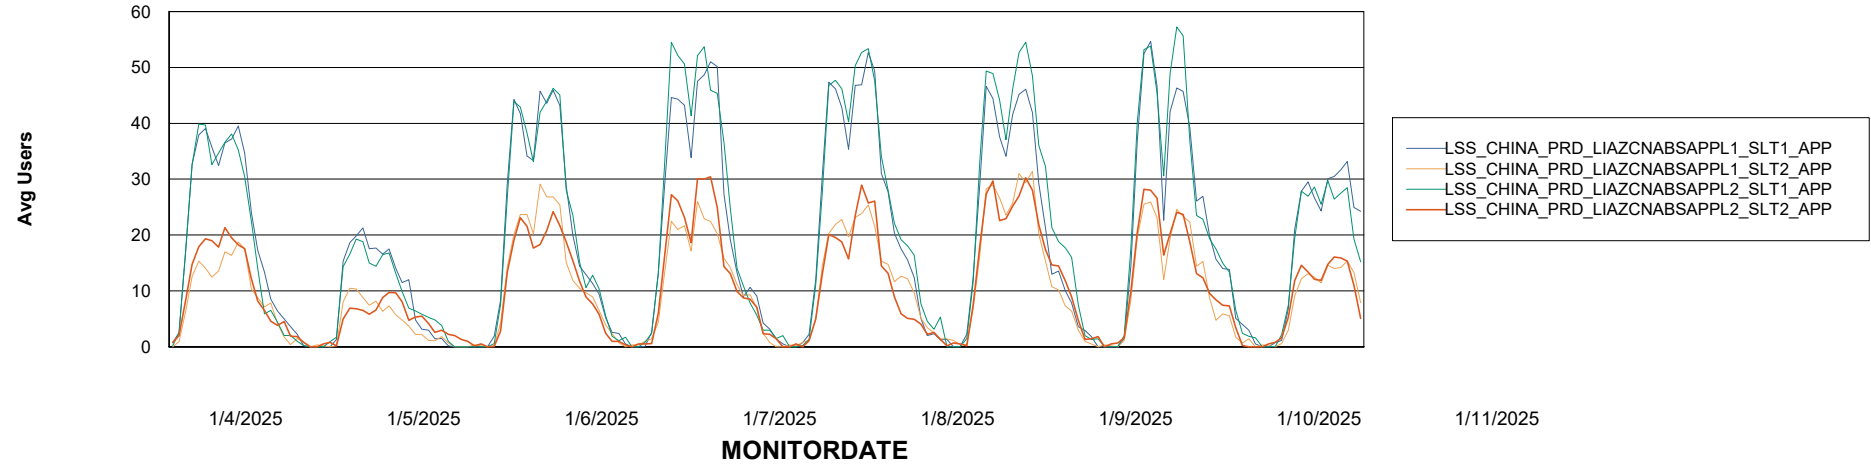

Avg users per day per ABS server