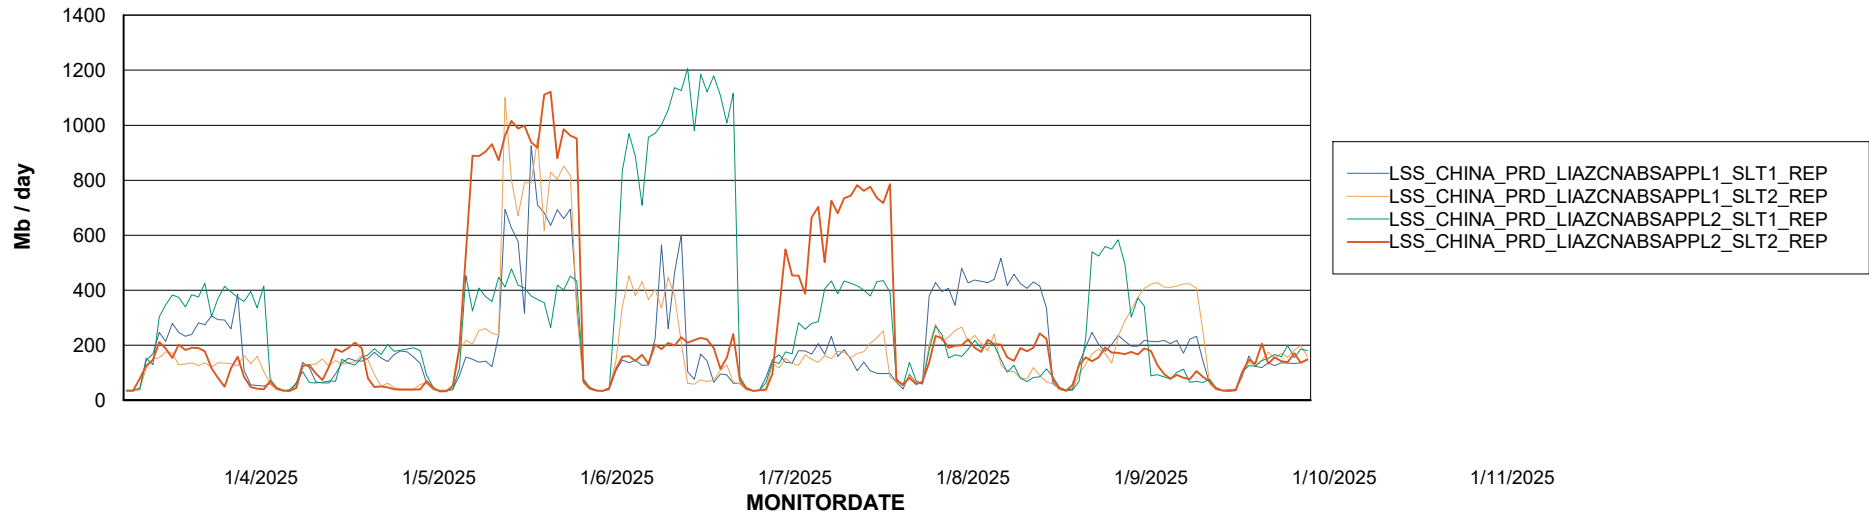

ABSSolute Application ReportServer Services

Avg memory used per ReportServer Service