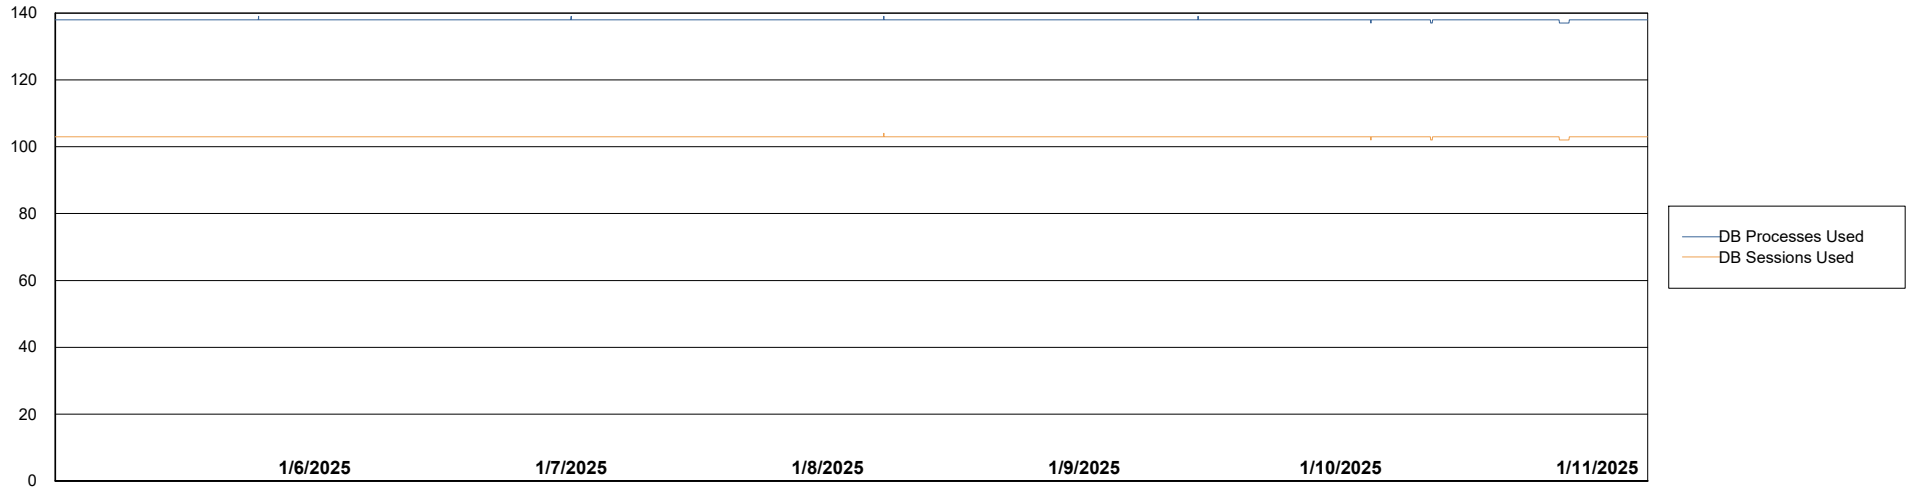

Database Performance LSS_CHINA_PRD_liazcne2VMProdABSSoluteDB2_HSBABS1

DB Processes Max 4
DB Processes Max 1,000
DB Processes Max 0