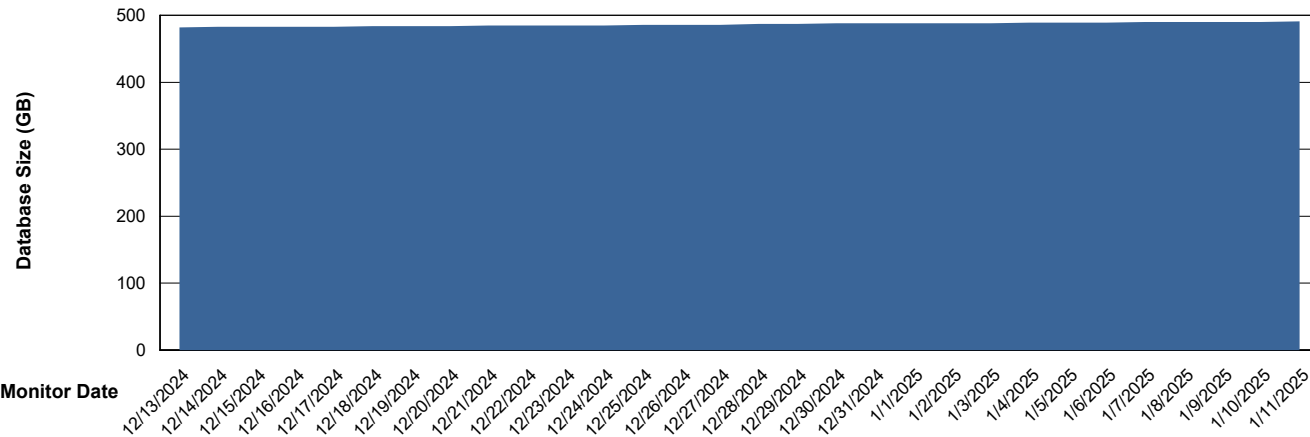

Database growth over last month

Database Tablespace LSS_CHINA_PRD_liazcne2VMProdABSSoluteDB1_ABS1

Date	Tablespace Name	Filesize (Gb)	Usedsize (Gb)	Percentage free
1/11/2025	ABSDATA	534	436	18
	INDX	42	32	23
1/10/2025	ABSDATA	534	436	18
	INDX	42	32	23
1/9/2025	ABSDATA	534	436	18
	INDX	42	32	23
1/8/2025	ABSDATA	534	435	18
	INDX	42	32	23
1/7/2025	ABSDATA	534	435	19
	INDX	42	32	23
1/6/2025	ABSDATA	534	435	19
	INDX	42	32	23
1/5/2025	ABSDATA	534	434	19
	INDX	42	32	23