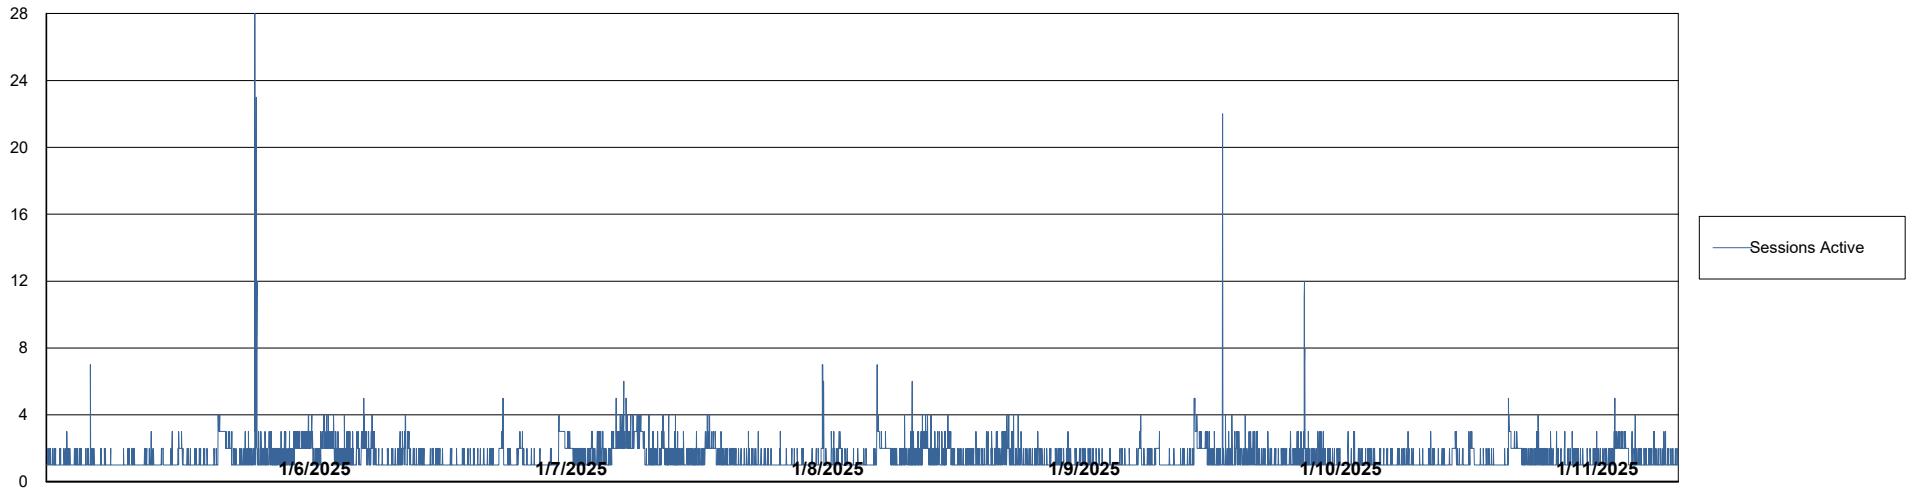

Harddisk Usage LSS_CHINA_PRD_liazcne2VMProdABSSoluteDB2

	Free disk space on / (%)	Total disk space on / (Gb)	Used disk space on / (Gb)	Free disk space on /boot (%)	Total disk space on /boot (Gb)	Used disk space on /boot (Gb)	Free disk space on /u01 (%)	Total disk space on /u01 (Gb)	Used disk space on /u01 (Gb)	Free disk space on /u02 (%)
1/11/2025	88	63	8	69	0	0	64	49	17	35
1/10/2025	88	63	8	69	0	0	64	49	17	35
1/9/2025	88	63	7	69	0	0	64	49	17	35
1/8/2025	88	63	7	69	0	0	64	49	17	35
1/7/2025	88	63	7	69	0	0	64	49	17	35
1/6/2025	88	63	7	69	0	0	64	49	17	35
1/5/2025	88	63	7	69	0	0	64	49	17	35

Weekly SLA Customer Report

Customer LSS_CHINA_Production
Database ID 202

Database Performance LSS_CHINA_PRD_liazcne2VMPProdABSSoluteDB1_ABS1

Weekly SLA Customer Report

Customer LSS_CHINA_Production
Database ID 202