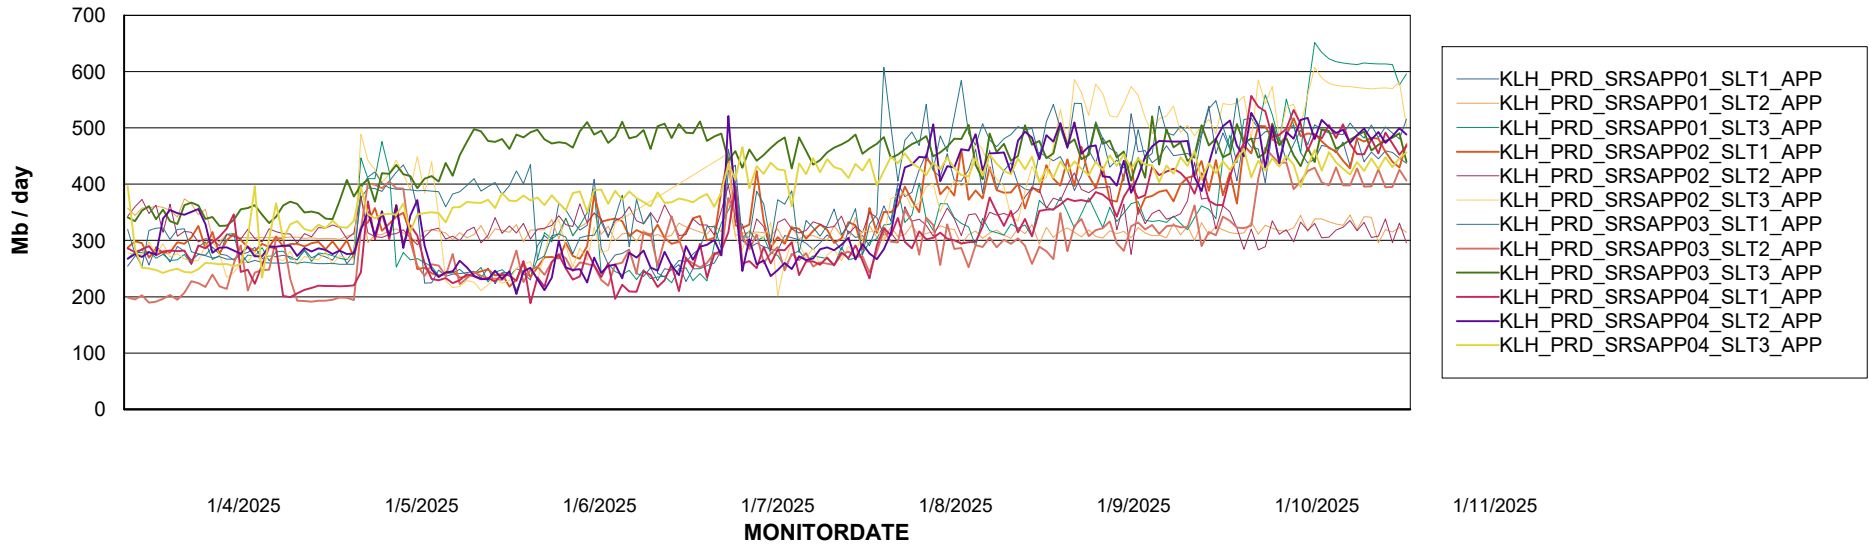

ABSSolute Application Server Services

Avg memory used per ABS Server Service