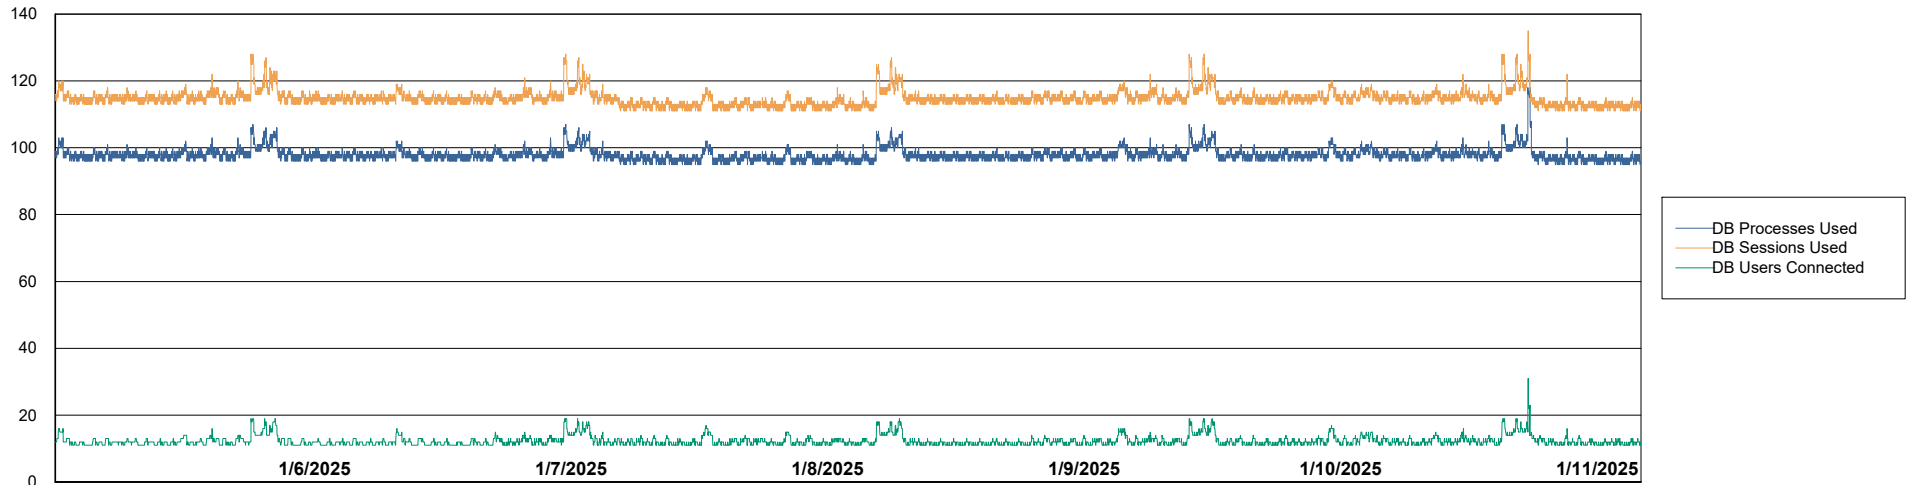

Weekly SLA Customer Report

Customer KLH_Production (24/7)
Database ID 139

Database Performance Future Live KLH_PRD_SRSBIDB02_ABS1

Weekly SLA Customer Report

Customer KLH_Production (24/7)
Database ID 139

Database Performance KLH_PRD_SRSBIDB01_ABS1