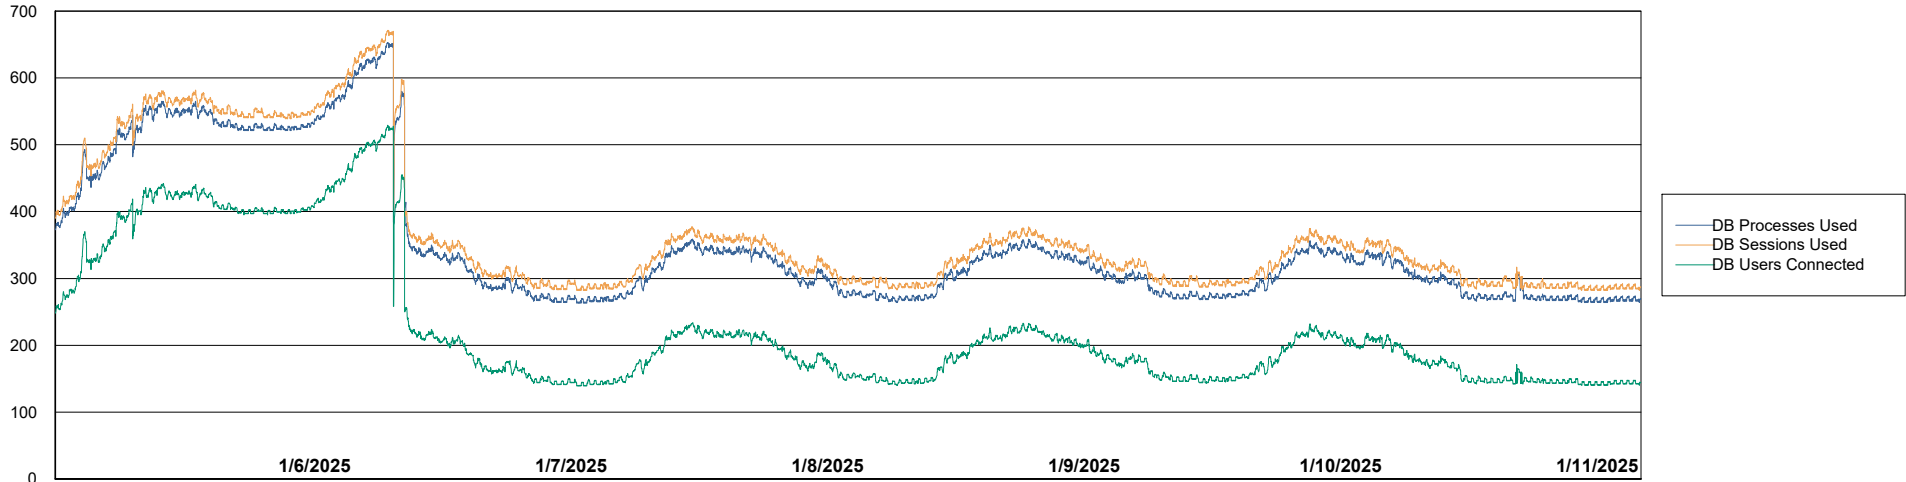

Database Performance KLH_PRD_SRSD01_ABS1