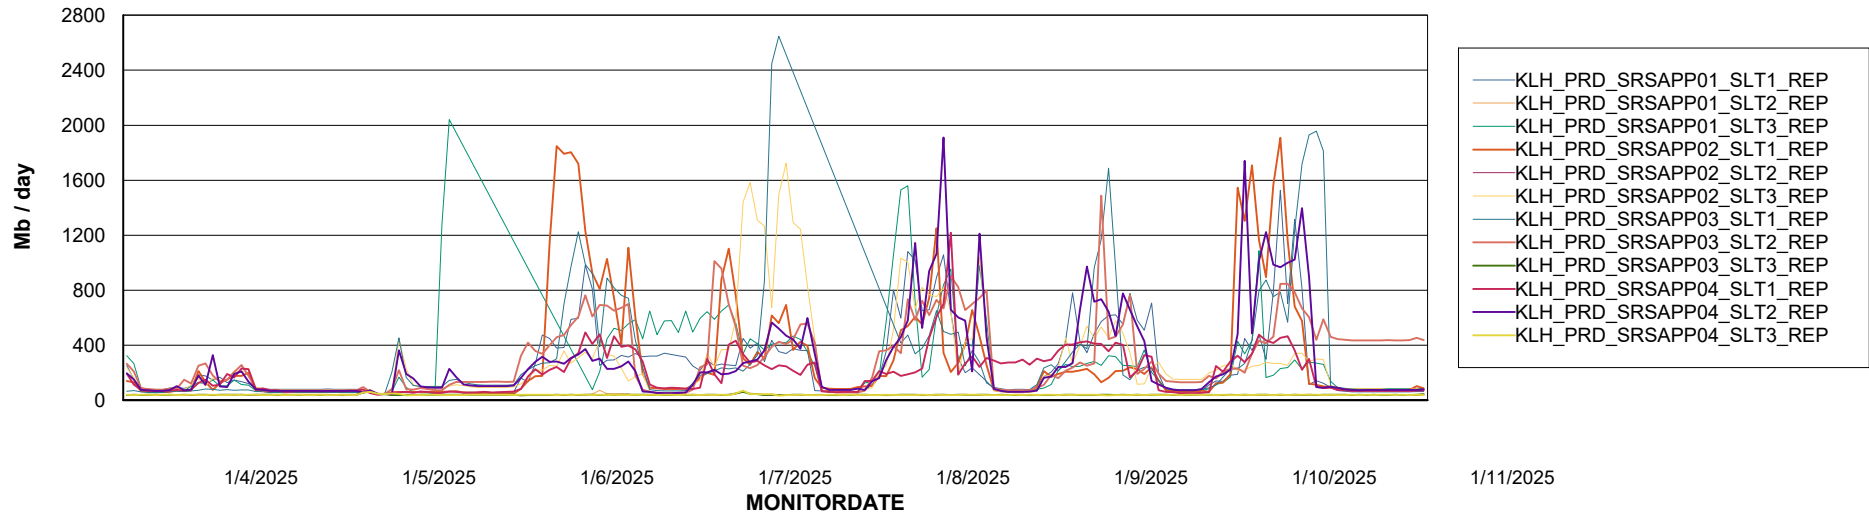

ABSSolute Application ReportServer Services

Avg memory used per ReportServer Service