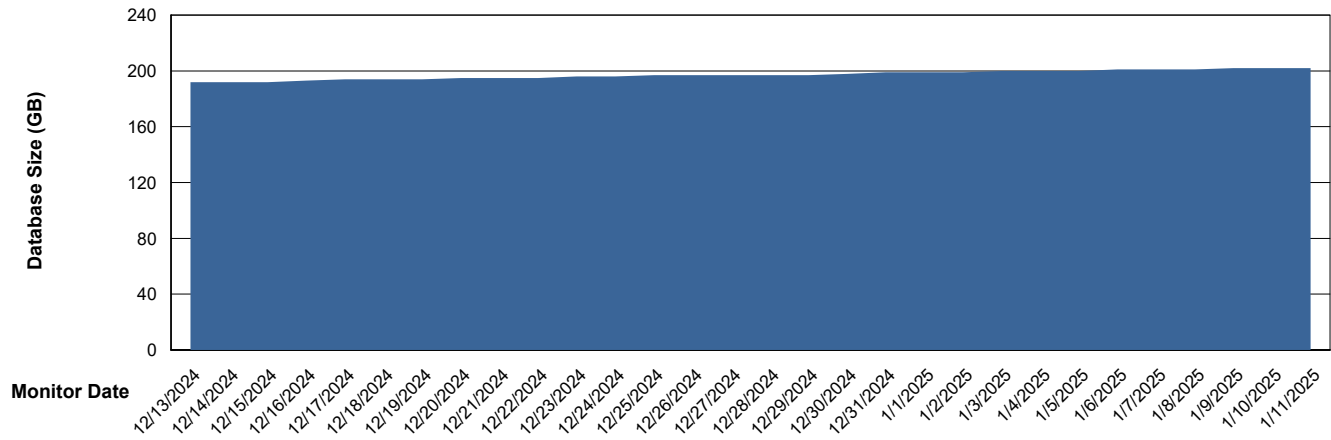

DB Processes Max 0
DB Processes Max 4
DB Processes Max 1,000

Weekly SLA Customer Report

Customer KLH_Production (24/7)
Database ID 139

DATABASE SIZE Future Live KLH_PRD_SRSBIDB02_ABS1

Database growth over last month

DATABASE SIZE KLH_PRD_SRSBIDB01_ABS1

Database growth over last month

Weekly SLA Customer Report

Customer KLH_Production (24/7)
Database ID 139

DATABASE SIZE KLH_PRD_SRSDB01_ABS1

Database growth over last month