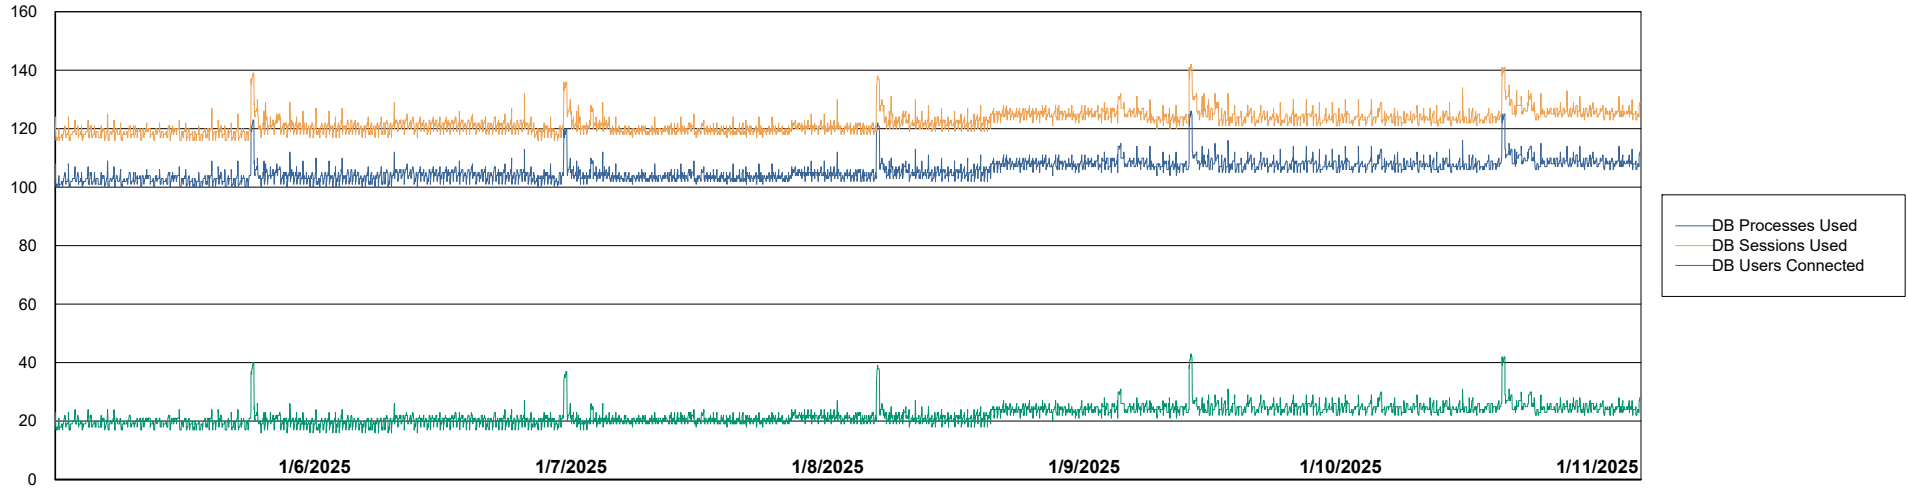

Weekly SLA Customer Report

Customer KLH_Production (24/7)
Database ID 139

Database Performance Future Live KLH_PRD_SRSBIDB02_ABS1

Weekly SLA Customer Report

Customer KLH_Production (24/7)
Database ID 139

Database Performance KLH_PRD_SRSBIDB01_ABS1