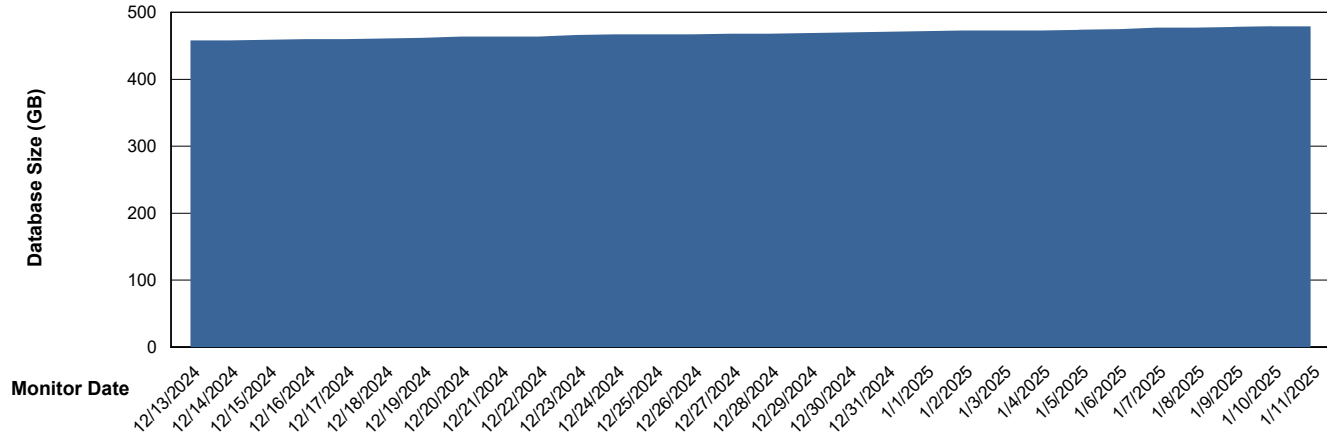

DATABASE SIZE KLH_PRD_SRSBIDB01_ABS1

Database growth over last month

Weekly SLA Customer Report

Customer KLH_Production (24/7)
Database ID 139

DATABASE SIZE KLH_PRD_SRSDB01_ABS1

Database growth over last month