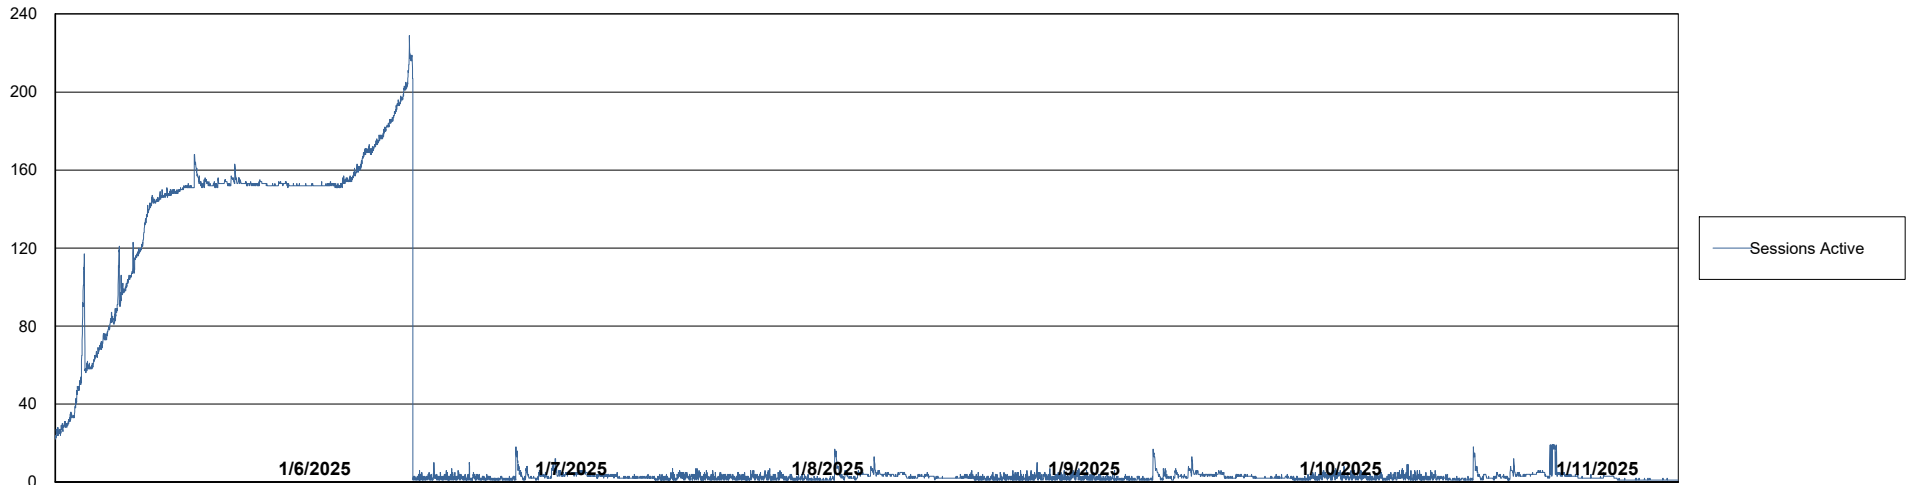

Database Performance KLH_PRD_SRSD01_ABS1