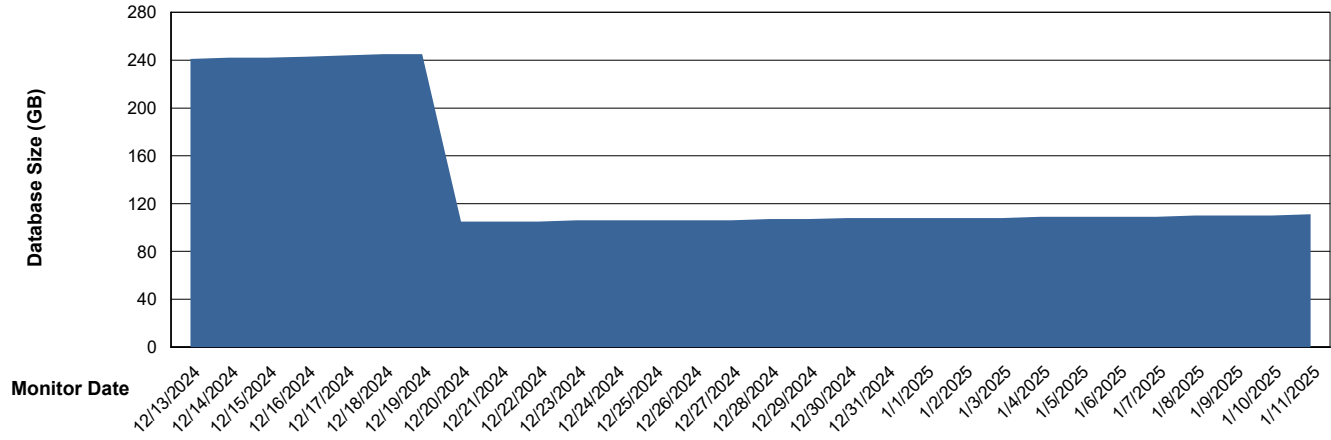

DB Processes Max 0
DB Processes Max 4
DB Processes Max 1,000

Weekly SLA Customer Report

Customer KLH_Production (24/7)
Database ID 139

DATABASE SIZE Future Live KLH_PRD_SRSBIDB02_ABS1

Database growth over last month

DATABASE SIZE KLH_PRD_SRSBIDB01_ABS1

Database growth over last month

Weekly SLA Customer Report

Customer KLH_Production (24/7)
Database ID 139

DATABASE SIZE KLH_PRD_SRSDB01_ABS1

Database growth over last month