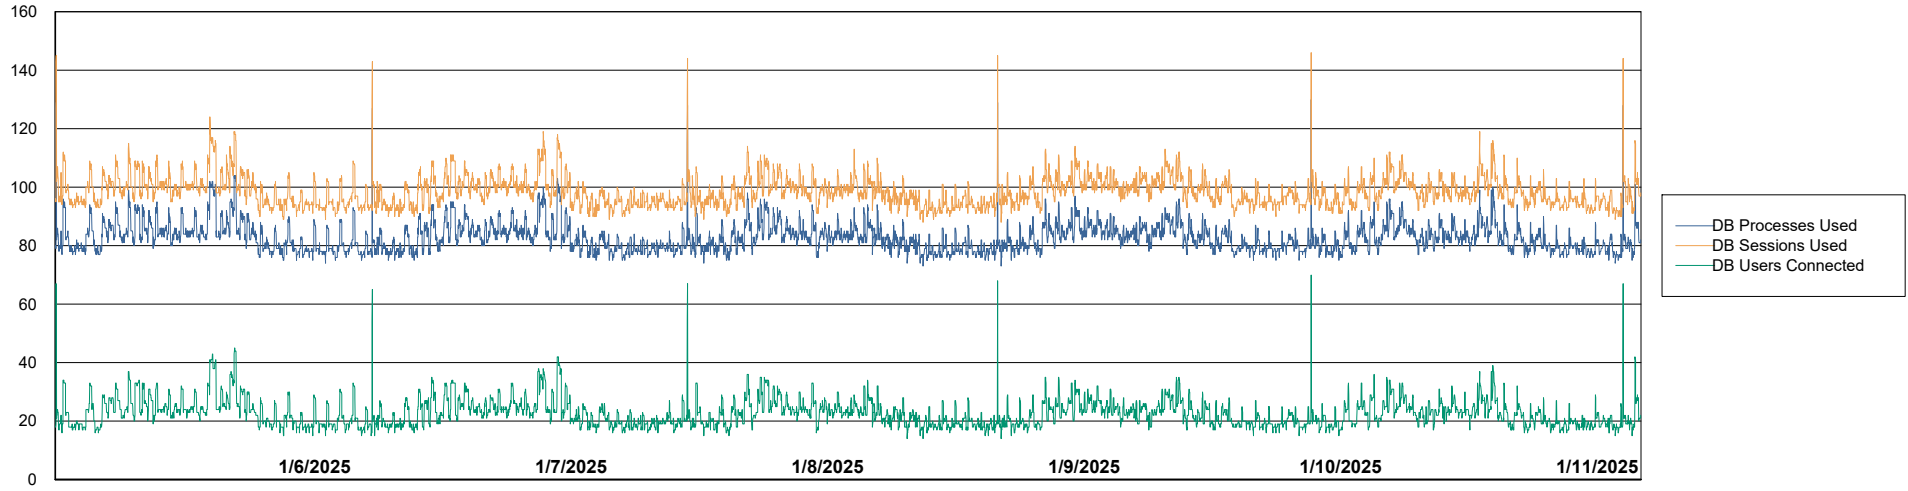

Database Performance KBR-BI-TOR_PROD_ABS1