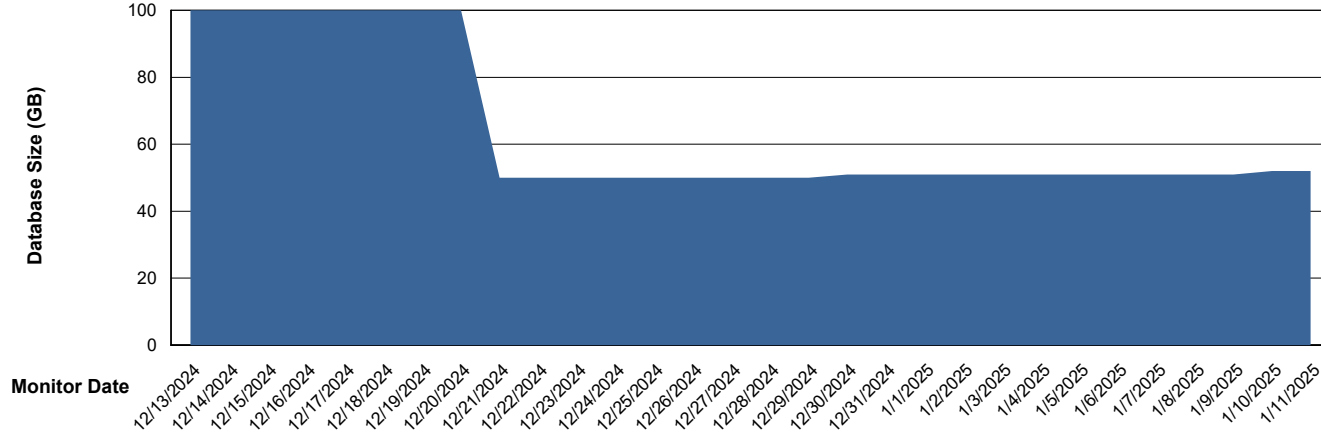

DATABASE SIZE KBR-BI-TOR_PROD_ABS1

Database growth over last month