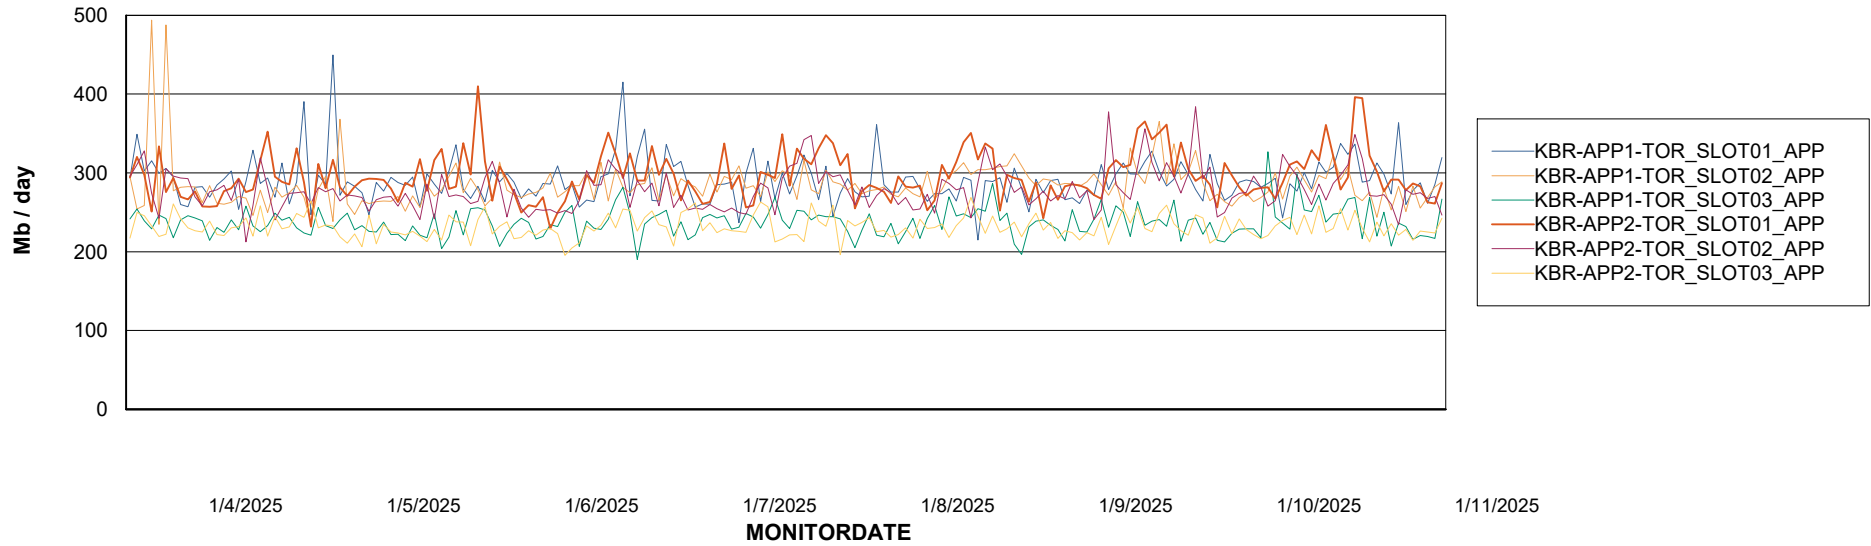

ABSSolute Application Server Services

Avg memory used per ABS Server Service