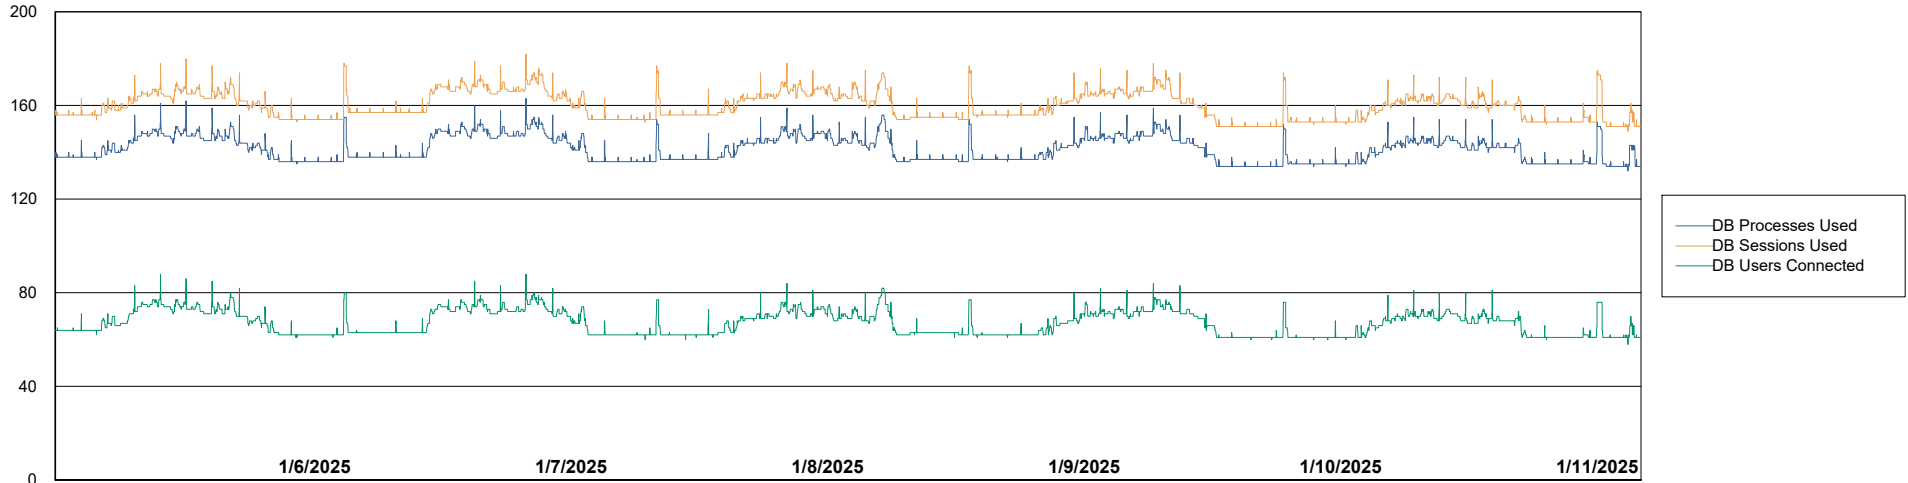

Database Performance KBR-DBS1-TOR_PROD_ABS1