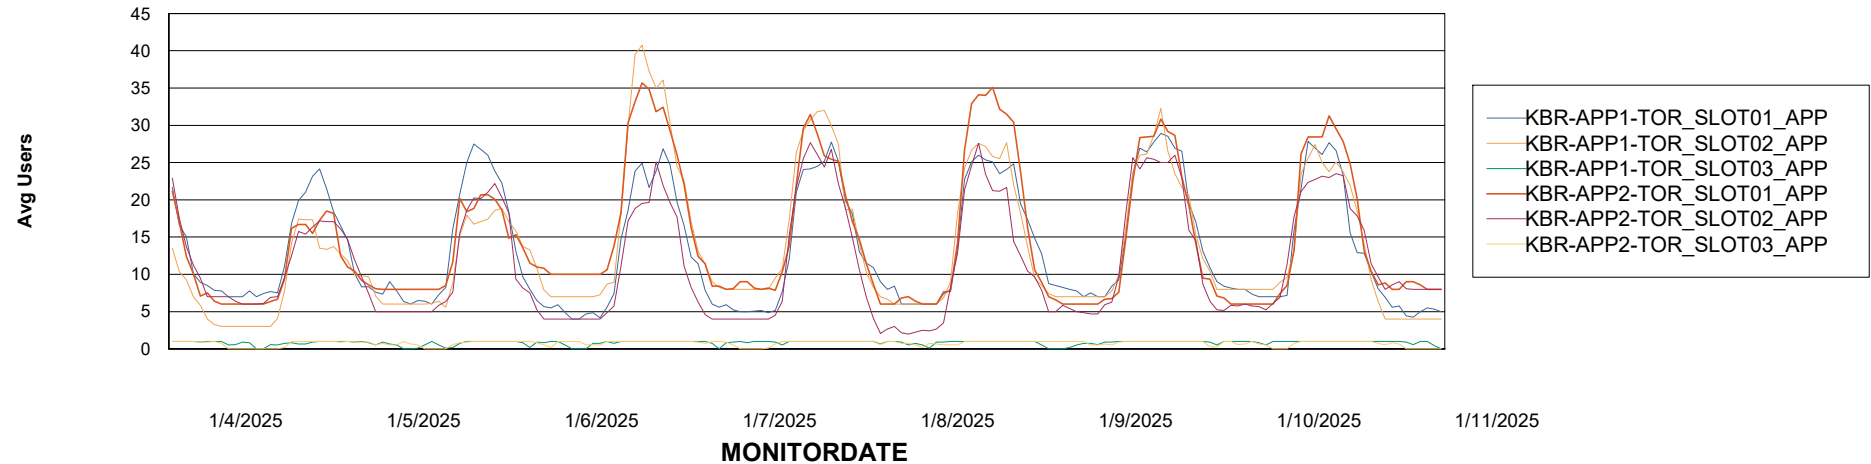

Avg users per day per ABS server