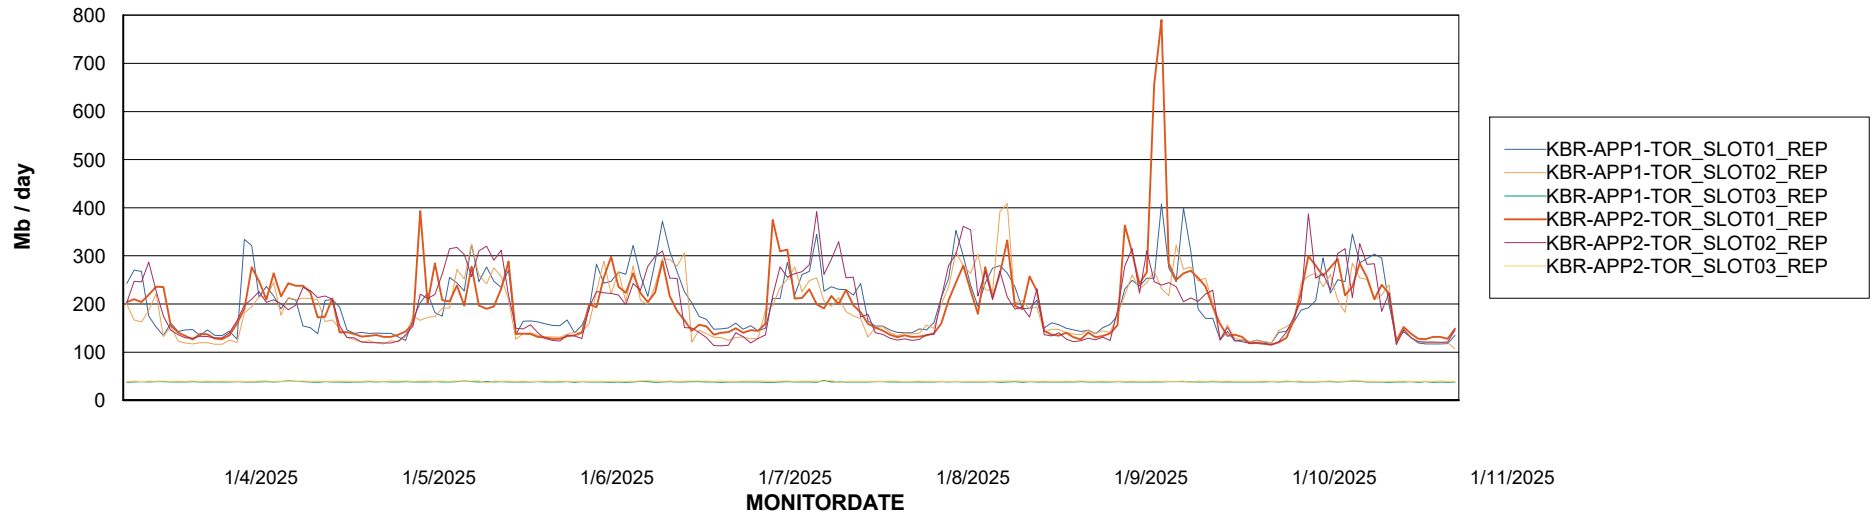

ABSSolute Application ReportServer Services

Avg memory used per ReportServer Service