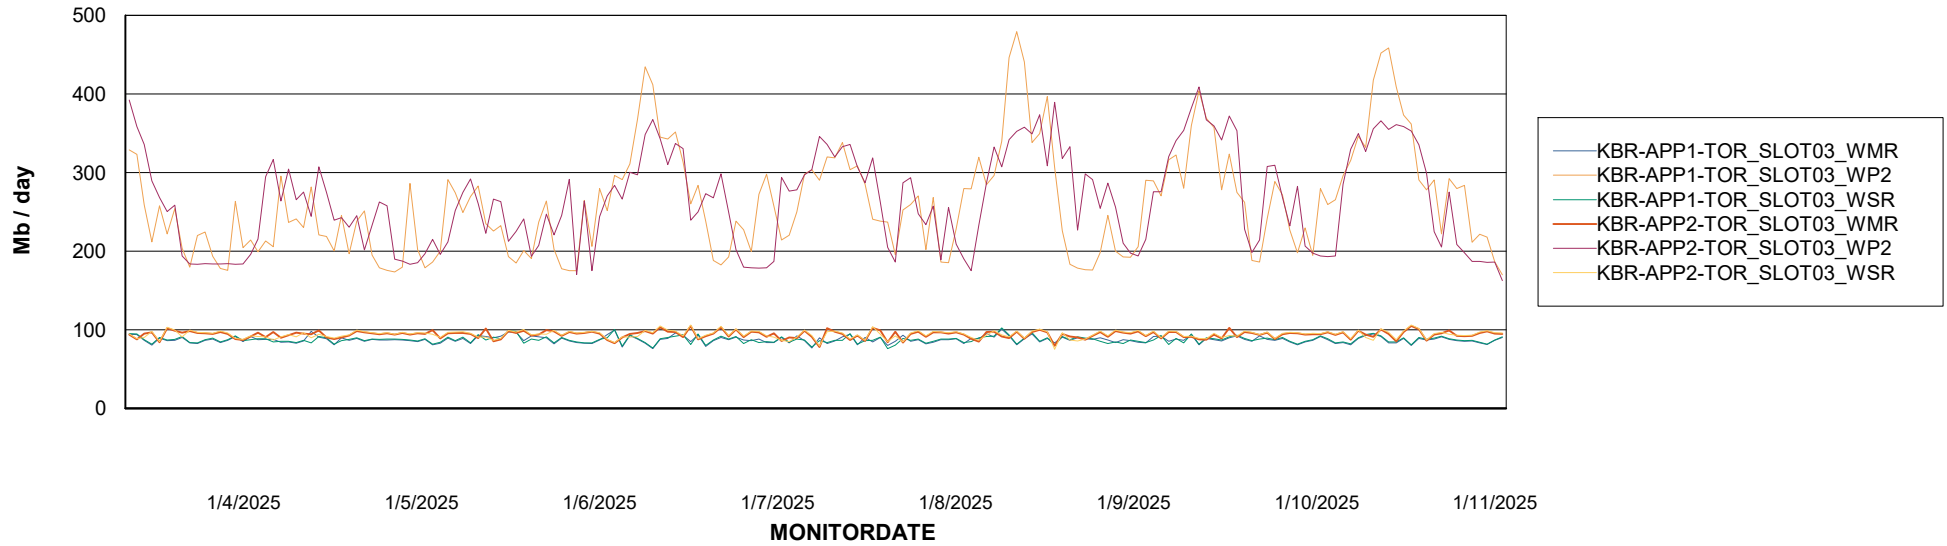

ABSSolute Web Component Services

Avg memory used per ABS Web component