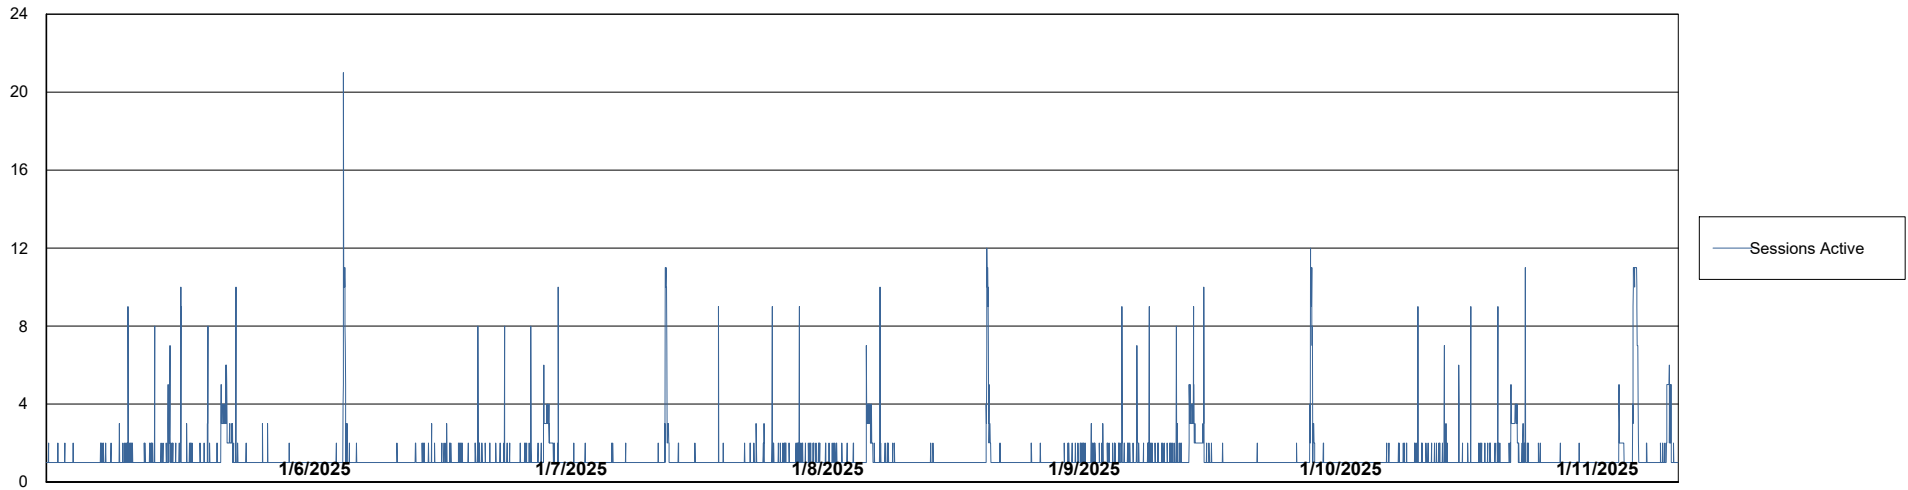

Database Performance KBR-DBS1-TOR_PROD_ABS1