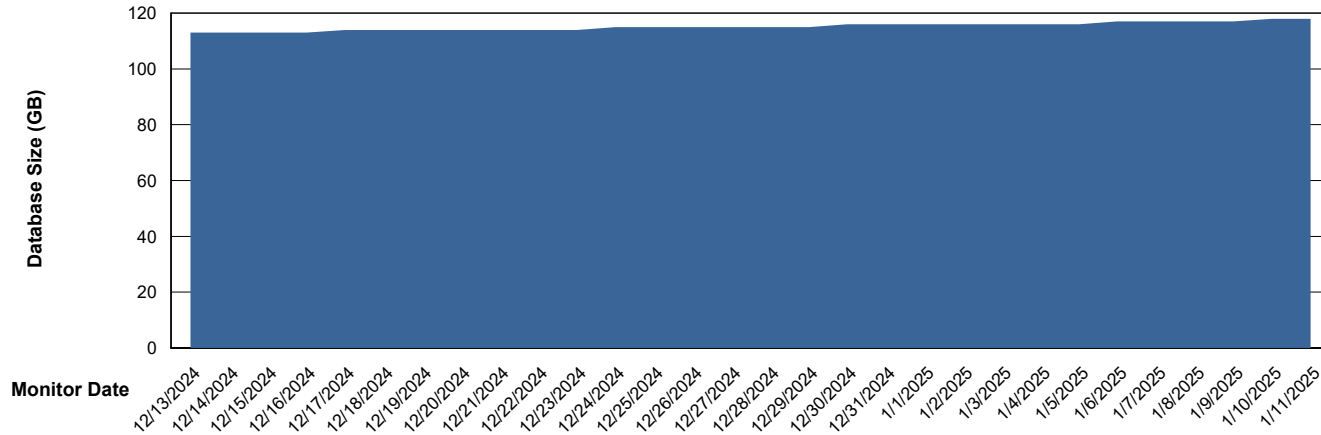

# Weekly SLA Customer Report

Customer KBR OCI TOR Production  
Database ID 200

DATABASE SIZE KBR-BI-TOR\_PROD\_ABS1

### Database growth over last month

DATABASE SIZE KBR-DBS1-TOR\_PROD\_ABS1

### Database growth over last month