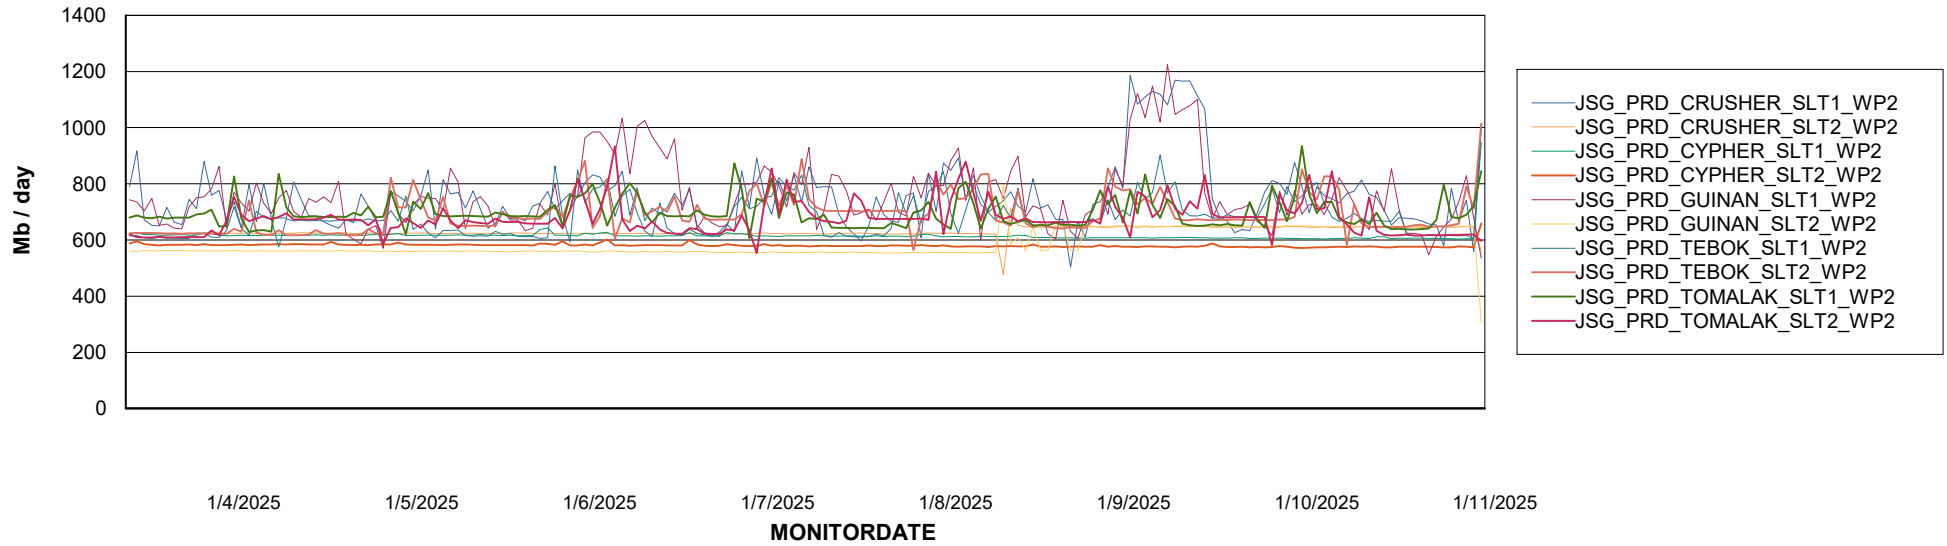

ABSSolute Web Component Services

Avg memory used per ABS Web component