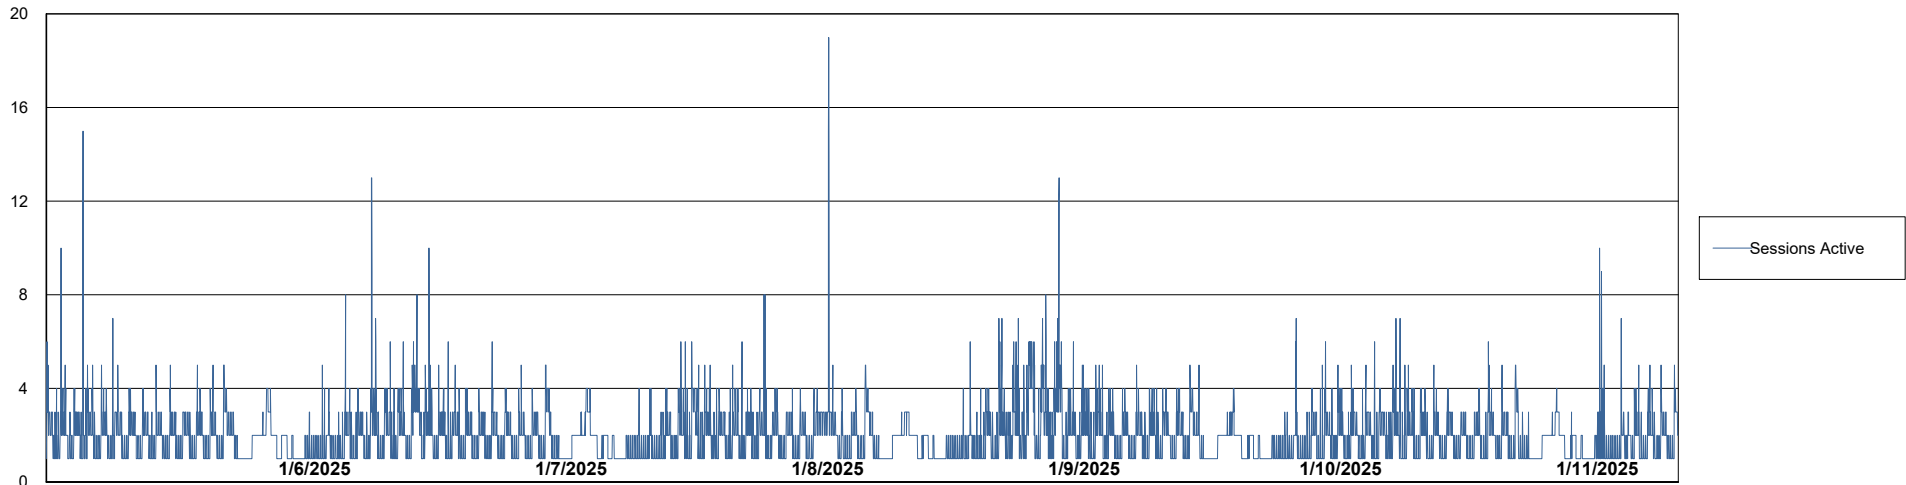

Weekly SLA Customer Report

Customer JSG_Production (24/7)
Database ID 102

Harddisk Usage JSG_PRD_WORF

	Free disk space on C: (%)	Total disk space on C: (Gb)	Used disk space on C: (Gb)
1/11/2025	52	149	72
1/10/2025	52	149	72
1/9/2025	52	149	72
1/8/2025	52	149	72
1/7/2025	52	149	72
1/6/2025	52	149	72
1/5/2025	52	149	72

Weekly SLA Customer Report

Customer JSG_Production (24/7)
Database ID 102

Database Performance JSG_PRD_BASHIR_DB_ABS1

Weekly SLA Customer Report

Customer JSG_Production (24/7)
Database ID 102

Database Performance JSG_PRD_PICARD_DB_ABS1