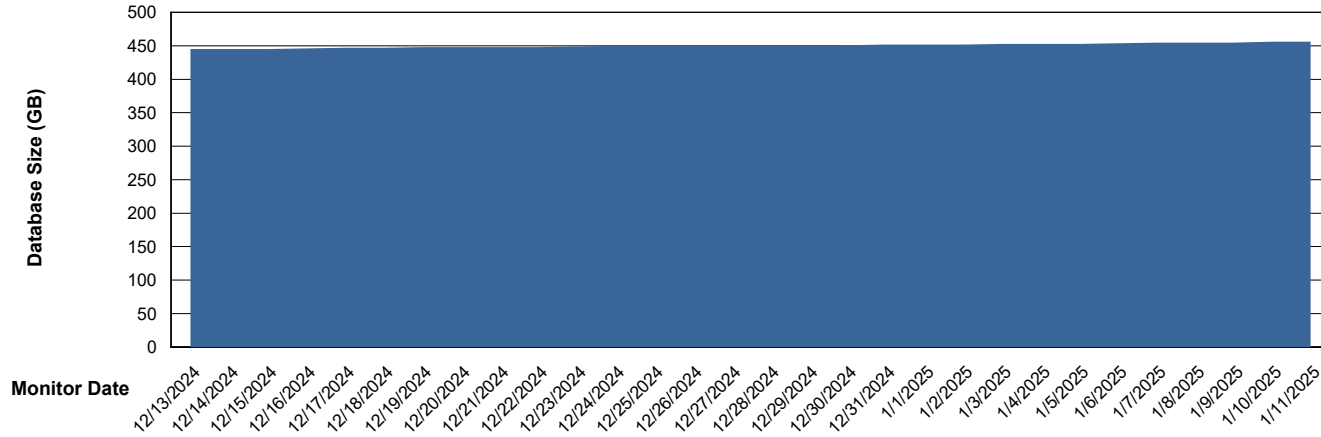

Weekly SLA Customer Report

Customer JSG_Production (24/7)
Database ID 102

Database Performance JSG_PRD_BASHIR_DB_ABS1

Weekly SLA Customer Report

Customer JSG_Production (24/7)
Database ID 102

Database Performance JSG_PRD_PICARD_DB_ABS1

DB Processes Max 4
DB Processes Max 1,000
DB Processes Max 0

Weekly SLA Customer Report

Customer JSG_Production (24/7)
Database ID 102

Database Performance JSG_PRD_RIKER_DB_HSBABS1

Weekly SLA Customer Report

Customer JSG_Production (24/7)
Database ID 102

DATABASE SIZE JSG_PRD_BASHIR_DB_ABS1

Database growth over last month

DATABASE SIZE JSG_PRD_RIKER_DB_HSBABS1

Database growth over last month

Weekly SLA Customer Report