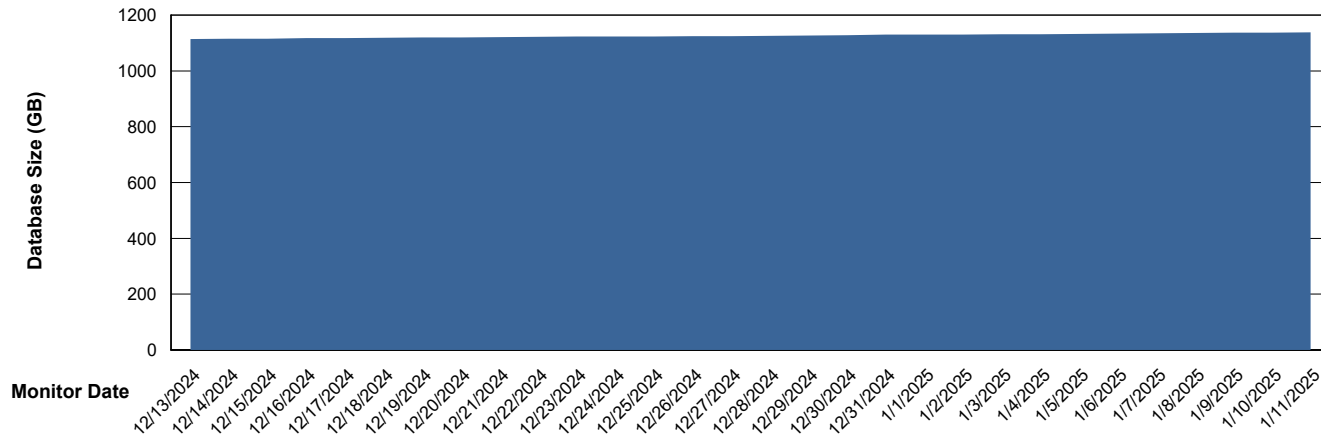

Customer JSG_Production (24/7)
Database ID 102

DATABASE SIZE JSG_PRD_BASHIR_DB_ABS1

Database growth over last month

DATABASE SIZE JSG_PRD_RIKER_DB_HSBABS1

Database growth over last month

Weekly SLA Customer Report