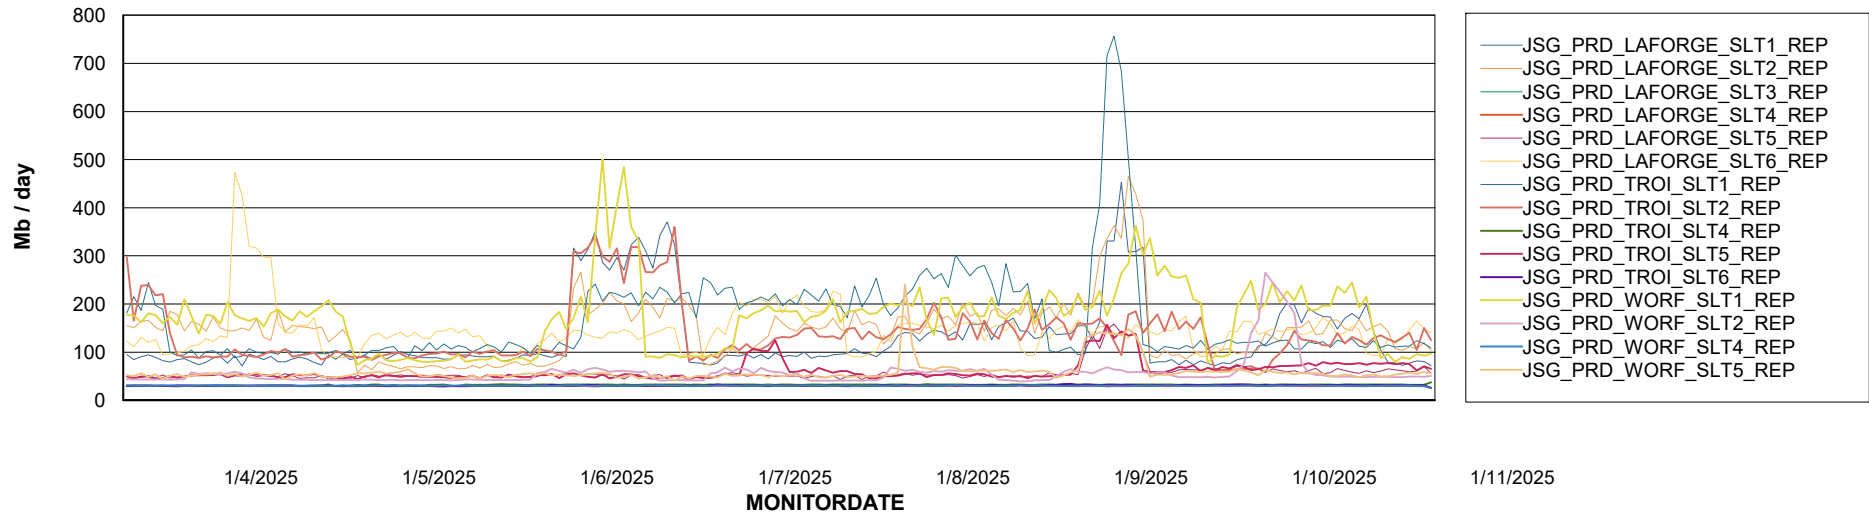

ABSSolute Application ReportServer Services

Avg memory used per ReportServer Service