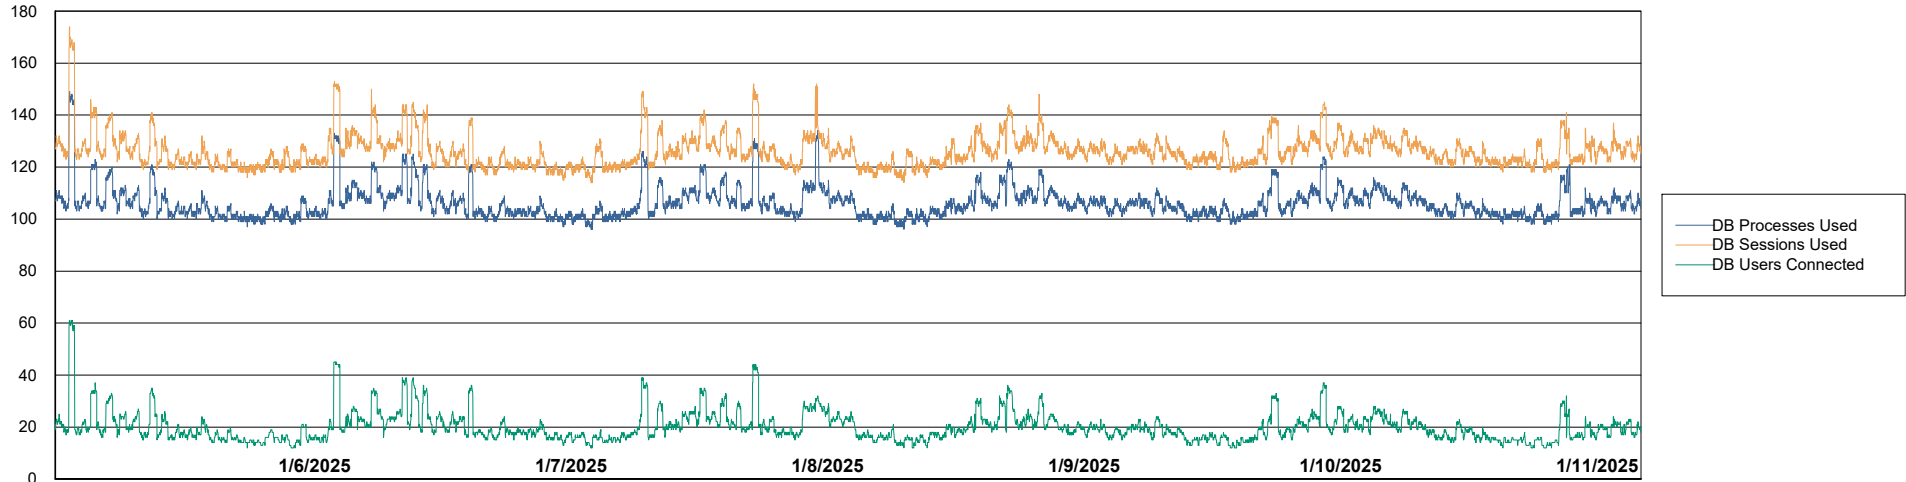

Database Performance JSG_PRD_BASHIR_DB_ABS1