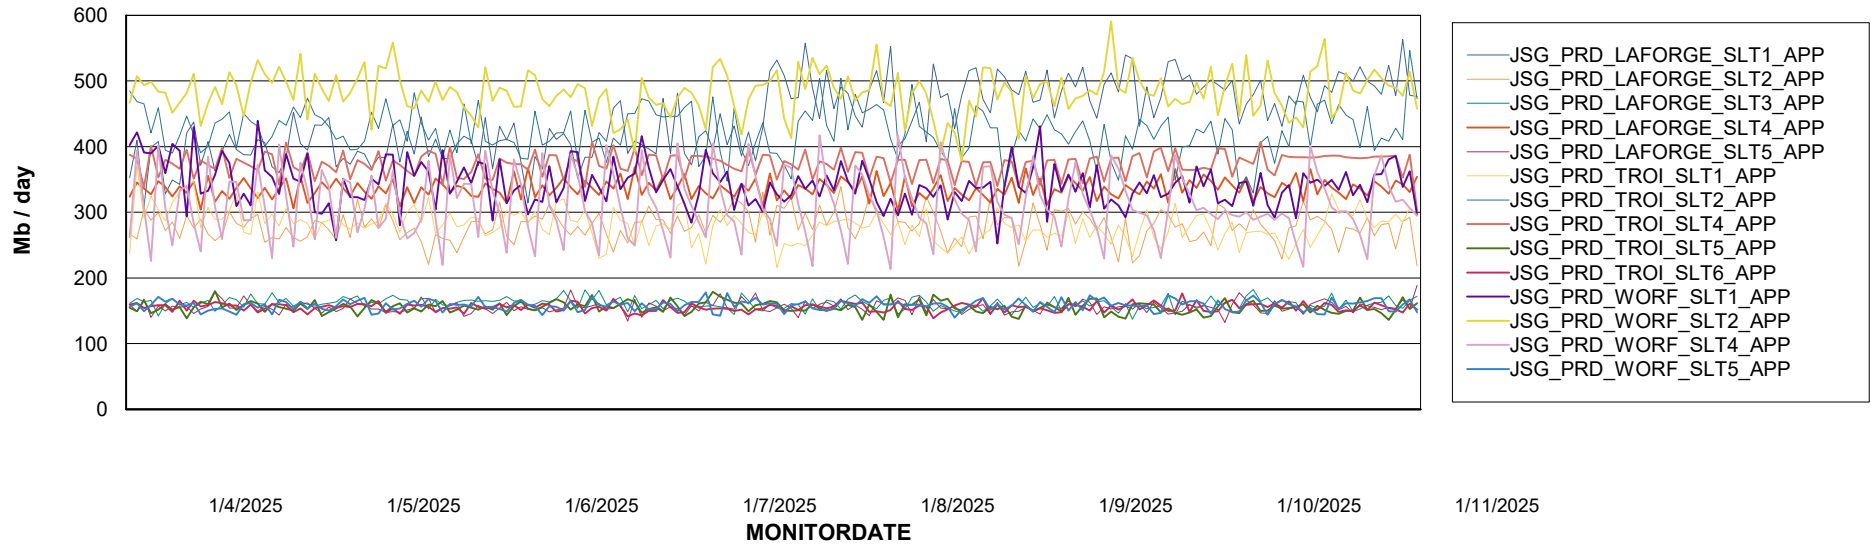

ABSSolute Application Server Services

Avg memory used per ABS Server Service