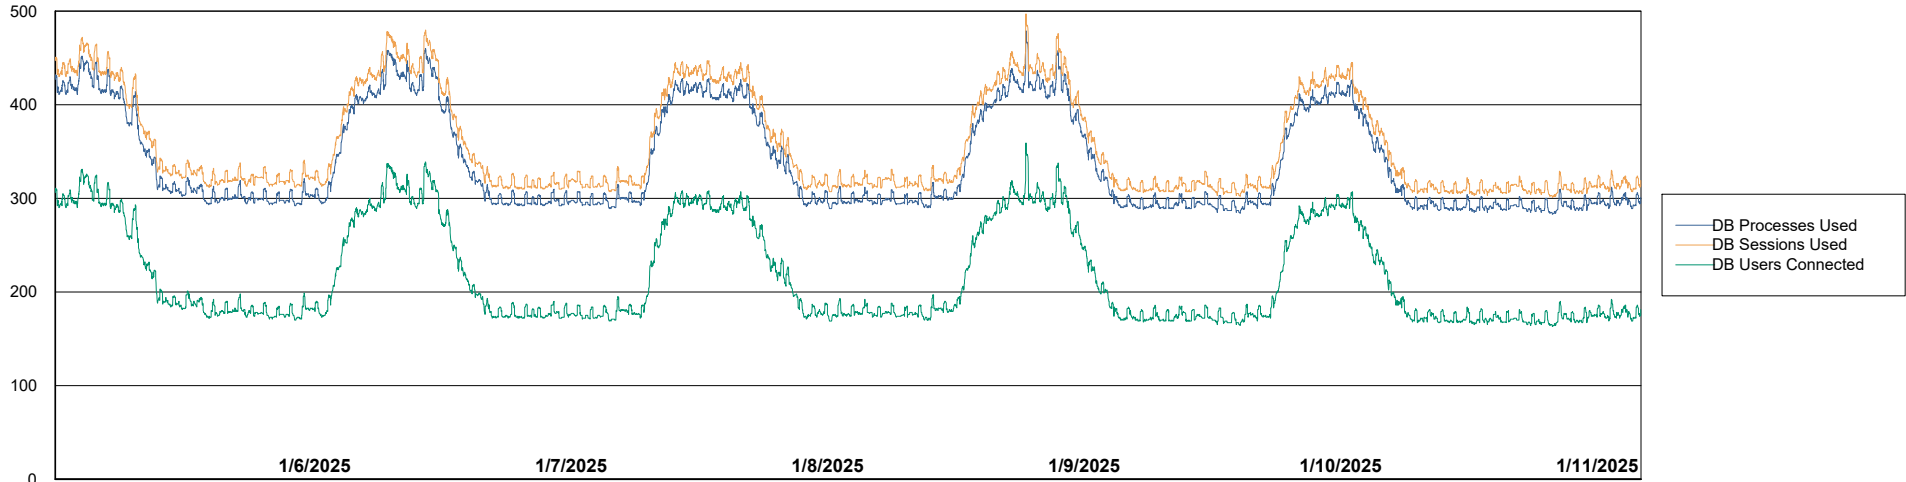

DB Processes Max 4
DB Processes Max 1,000
DB Processes Max 0

Weekly SLA Customer Report

Customer JSG_Production (24/7)
Database ID 102

Database Performance JSG_PRD_RIKER_DB_HSBABS1

Weekly SLA Customer Report