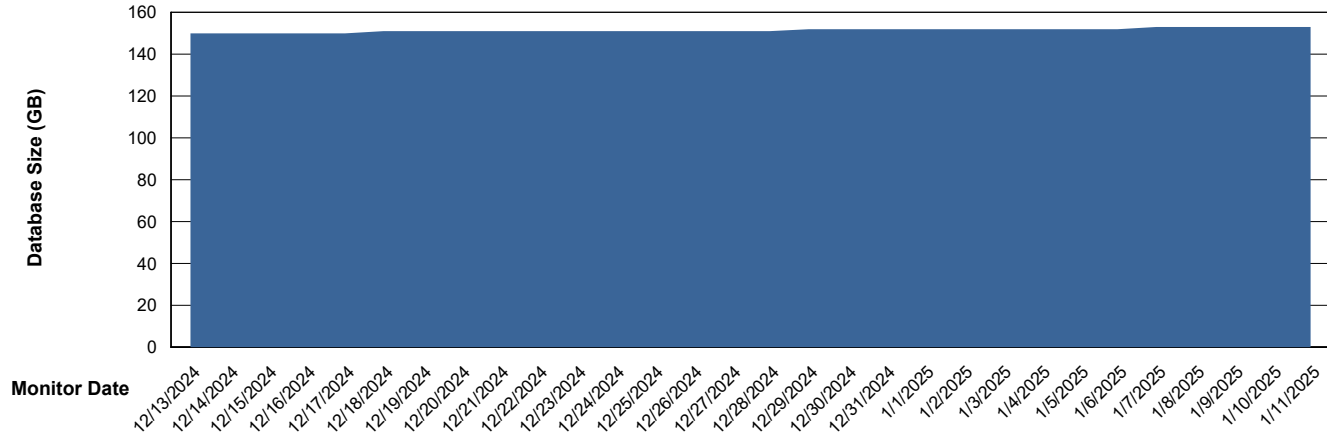

Database growth over last month

Weekly SLA Customer Report

Customer HUE_Production
Database ID 154

DATABASE SIZE HUE_PRD_S-ORAPROD2_ABS1

Database growth over last month

Weekly SLA Customer Report

Customer HUE_Production
 Database ID 154