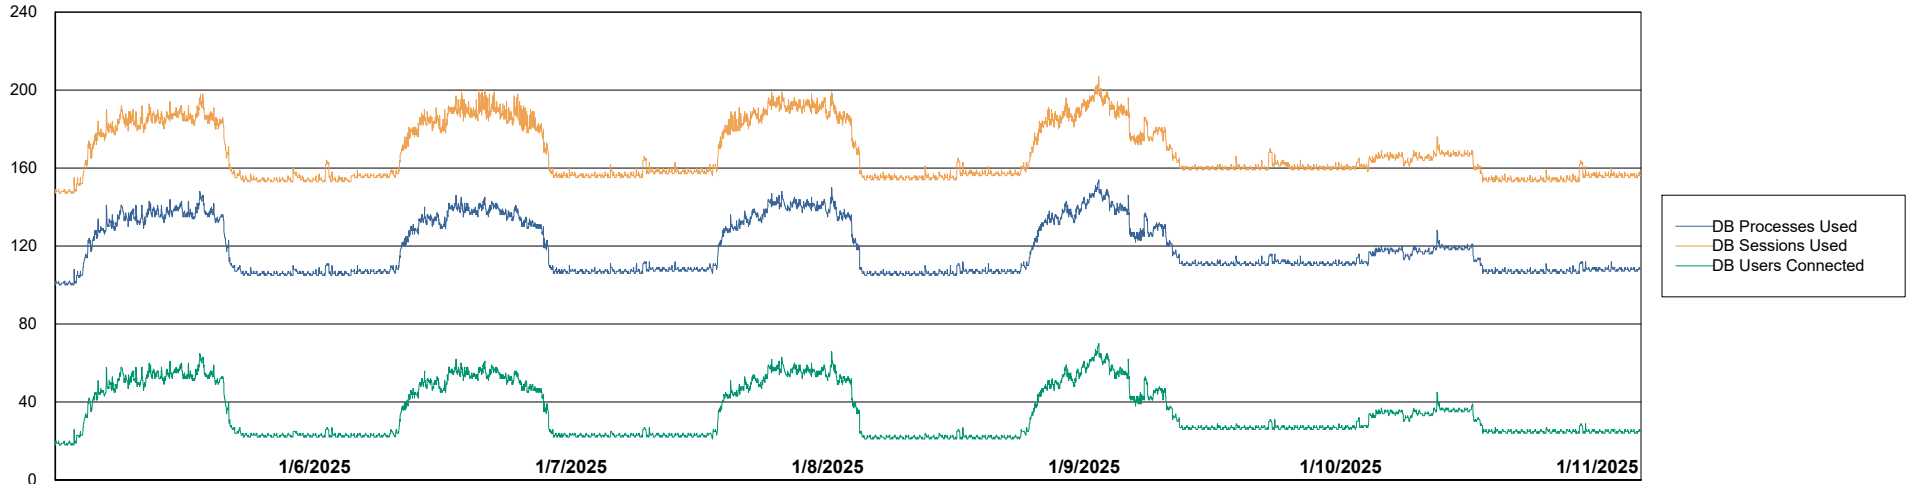

Database Performance HUE_PRD_S-ORAPROD2_ABS1