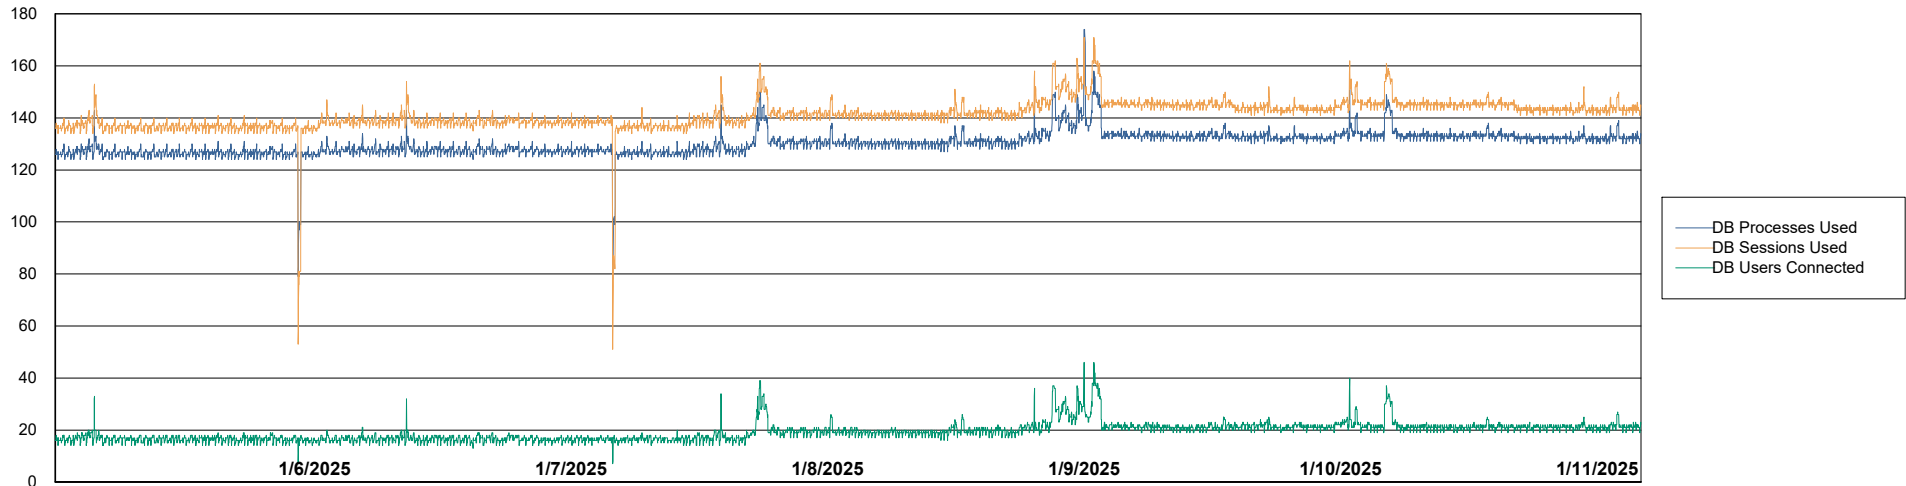

Weekly SLA Customer Report

Customer HUE_Production
Database ID 154

Database Performance HUE_PRD_S-ORABI2_ABS1

Weekly SLA Customer Report

Customer HUE_Production
Database ID 154

Database Performance HUE_PRD_S-ORABI2024_ABS1 (Future Live OAS)