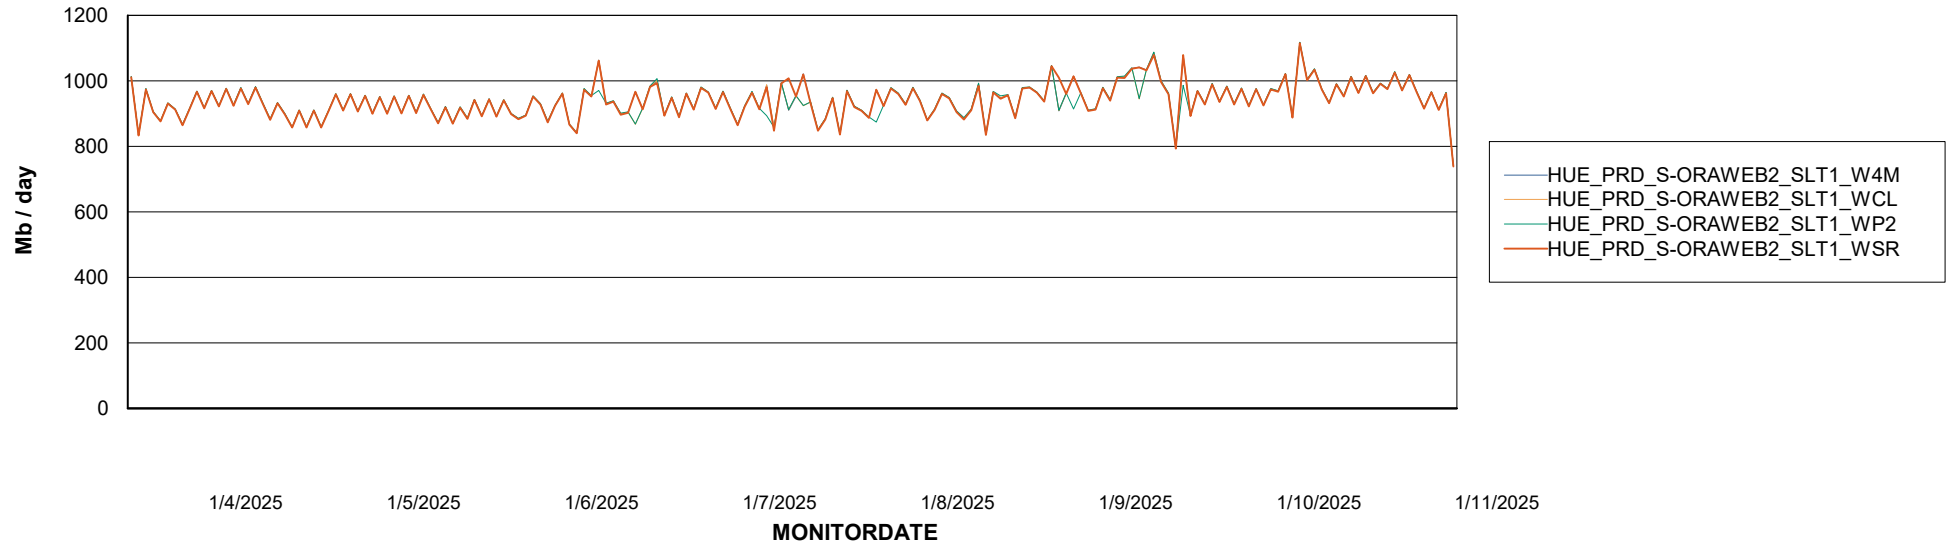

ABSSolute Web Component Services

Avg memory used per ABS Web component