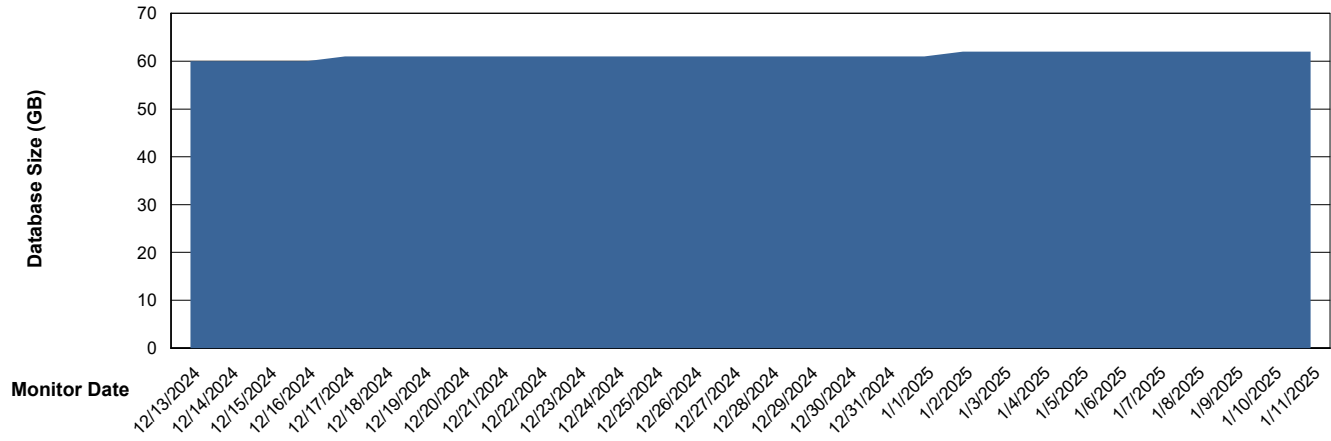

DB Processes Max 1,000

Weekly SLA Customer Report

Customer HUE_Production
Database ID 154

DATABASE SIZE HUE_PRD_S-ORABI2_ABS1

Database growth over last month

DATABASE SIZE HUE_PRD_S-ORABI2024_ABS1 (Future Live OAS)