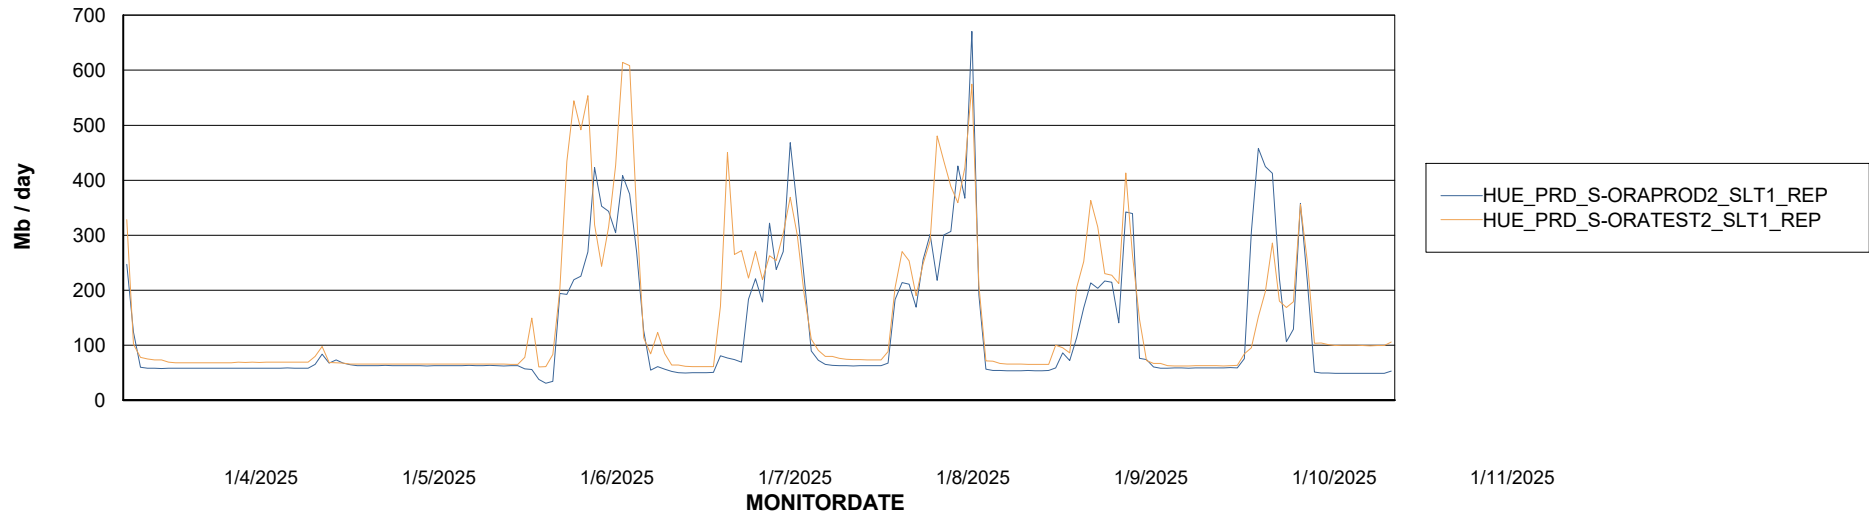

Avg memory used per ABS Server Service

Avg users per day per ABS server

Weekly SLA Customer Report

Customer HUE_Production
Database ID 154

ABSSolute Application ReportServer Services

Avg memory used per ReportServer Service