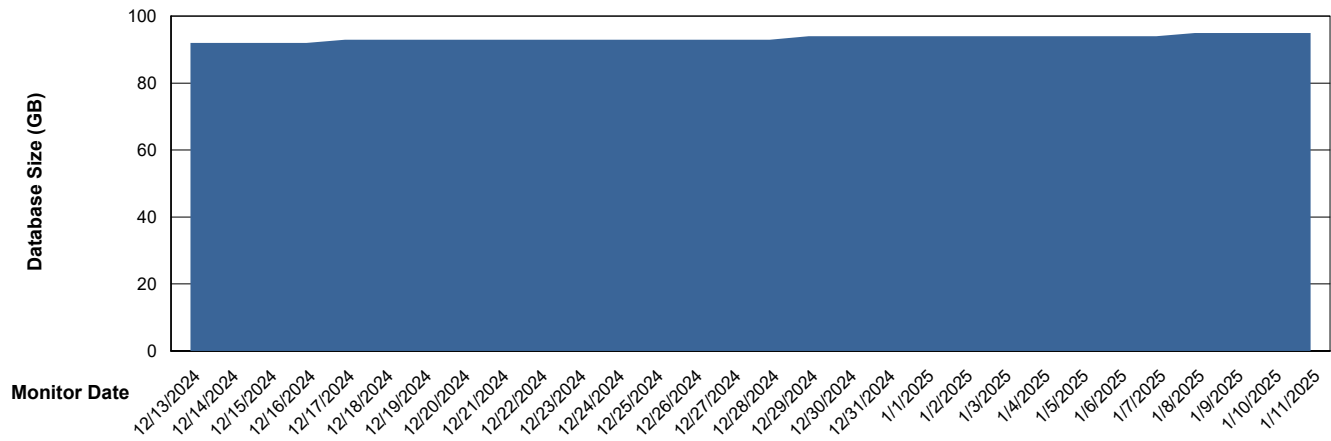

DATABASE SIZE HUE_PRD_S-ORABI2024_ABS1 (Future Live OAS)

Database growth over last month