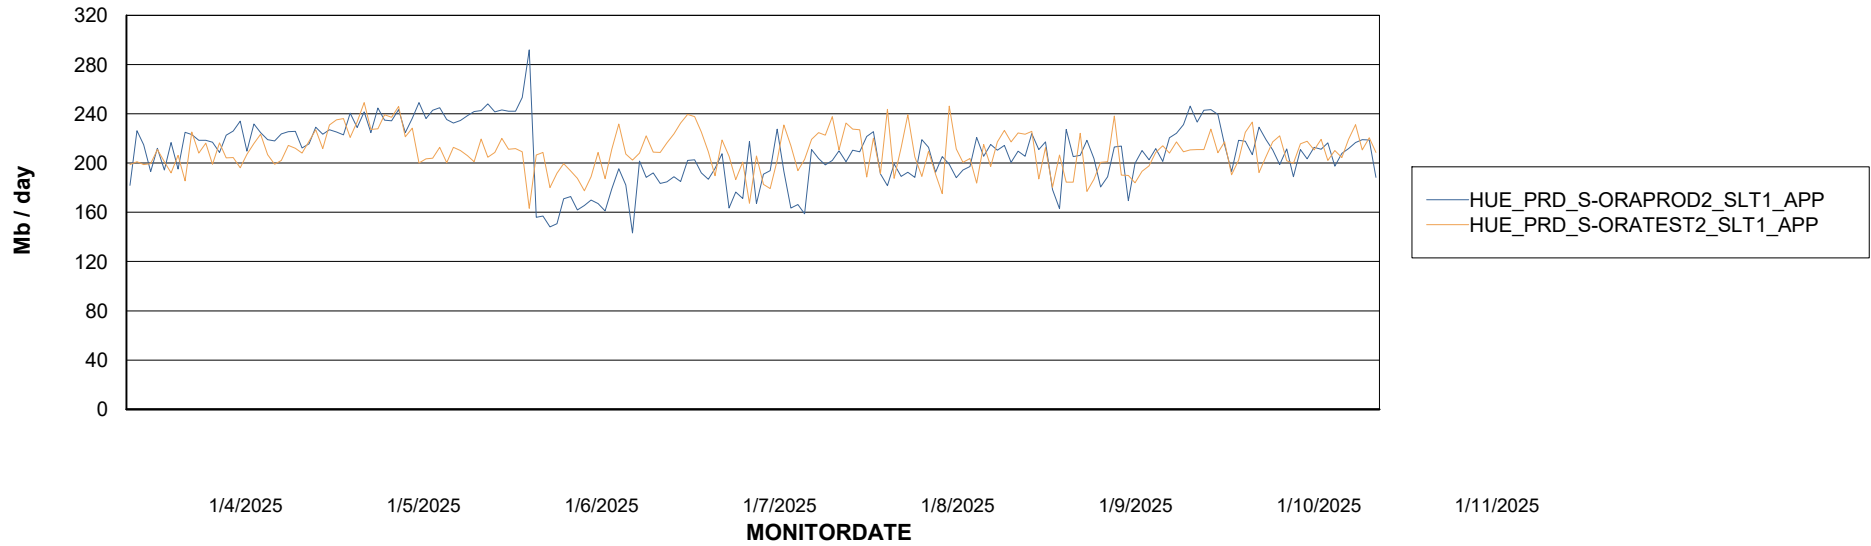

ABSSolute Application Server Services

Avg memory used per ABS Server Service