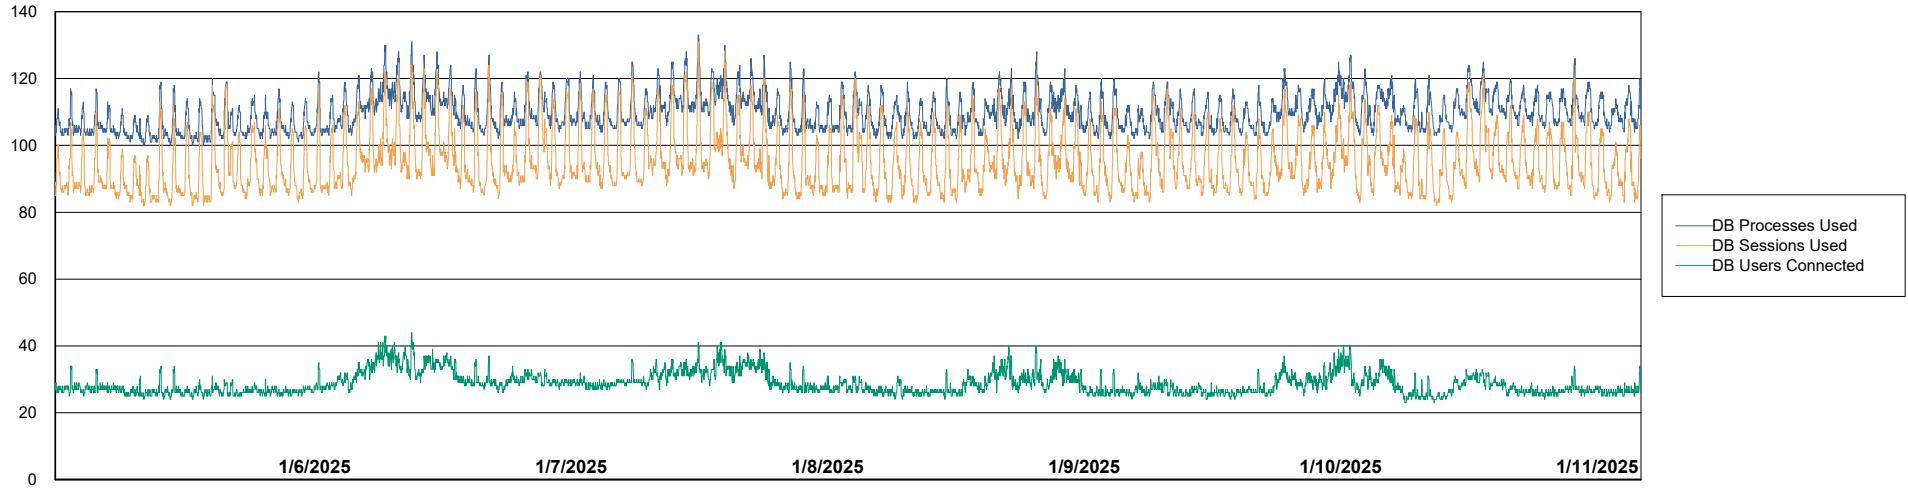

Weekly SLA Customer Report

Customer EUT_Production
Database ID 114

Database Performance EUT_EUP_PRD_URVINA22T_DB_ABS1

Weekly SLA Customer Report

Customer EUT_Production
Database ID 114

Database Performance EUT_URM_PRD_URVINA26_DB_ABS1