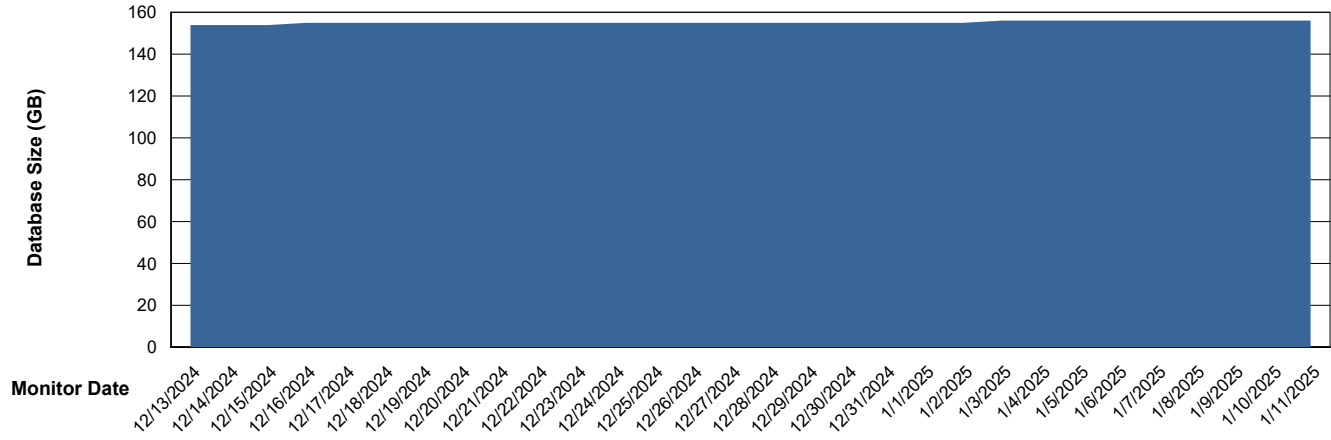

Weekly SLA Customer Report

Customer EUT_Production
Database ID 114

Database Performance EUT_EUP_PRD_URVINA22T_DB_ABS1

Weekly SLA Customer Report

Customer EUT_Production
Database ID 114

Database Performance EUT_URM_PRD_URVINA26_DB_ABS1

Weekly SLA Customer Report

Customer EUT_Production
Database ID 114

DATABASE SIZE EUT_EUP_PRD_URVINA22T_DB_ABS1

Database growth over last month

DATABASE SIZE EUT_URM_PRD_URVINA26_DB_ABS1

Database growth over last month