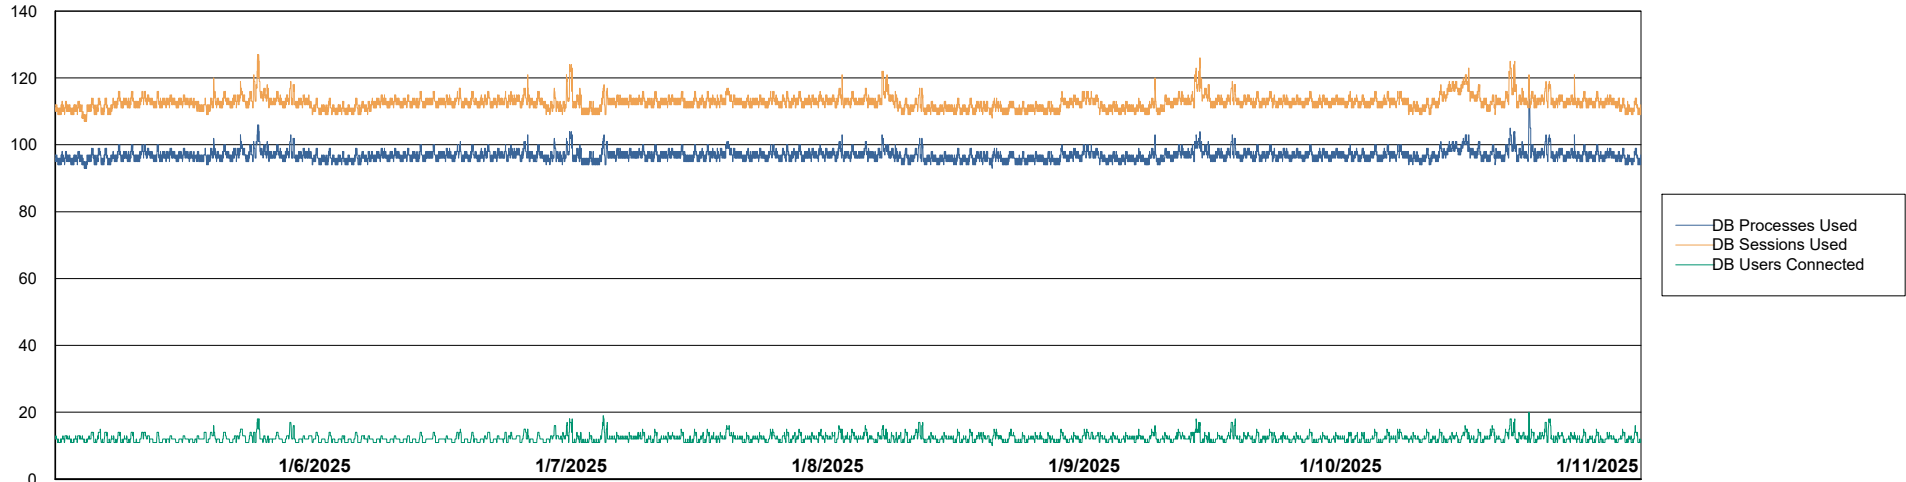

Database Performance ELJ_PRD_FRASEQXPRDDB03_ABS1