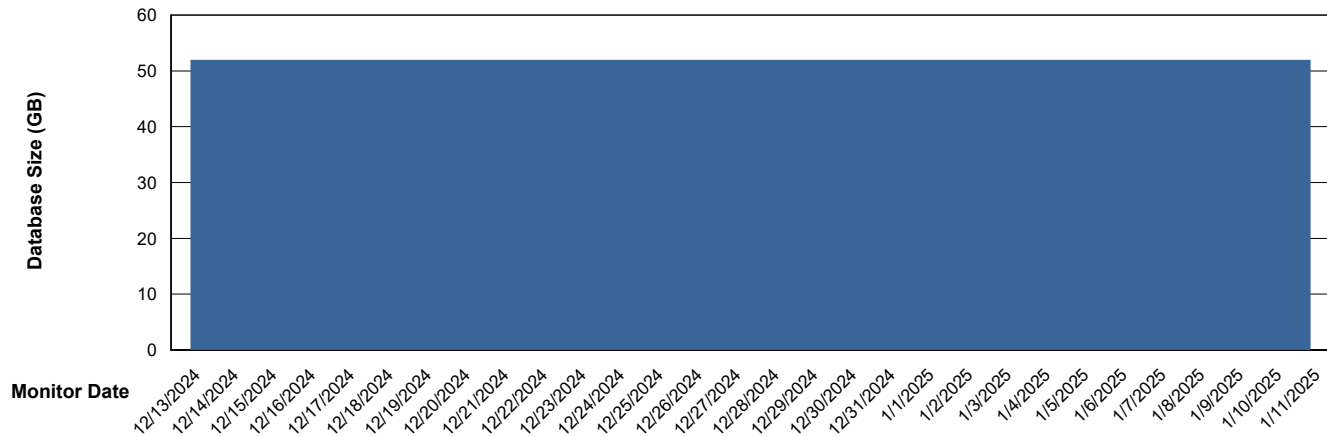

# Weekly SLA Customer Report

Customer ELJ Production  
Database ID 72

DATABASE SIZE ELJ\_PRD\_FRASEQXPRDDB01\_ABS1

### Database growth over last month

DATABASE SIZE ELJ\_PRD\_FRASEQXPRDDB03\_ABS1

### Database growth over last month