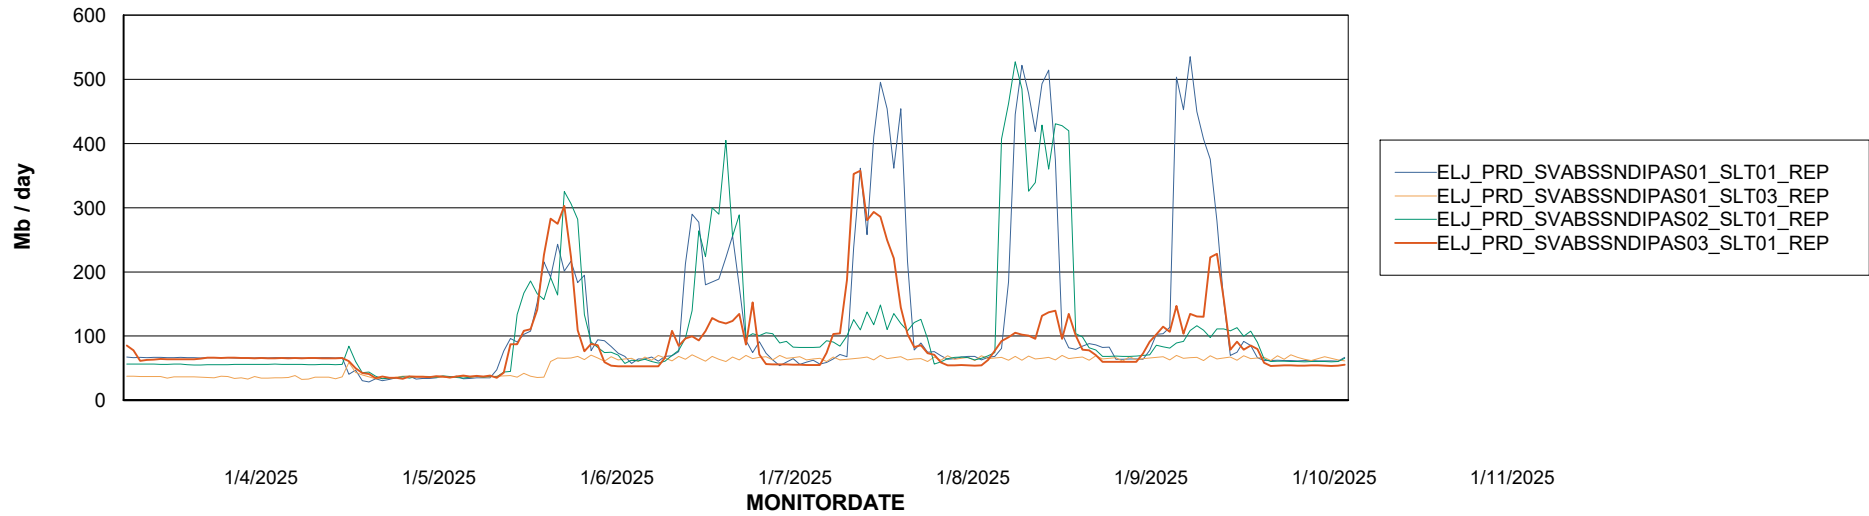

ABSSolute Application ReportServer Services

Avg memory used per ReportServer Service