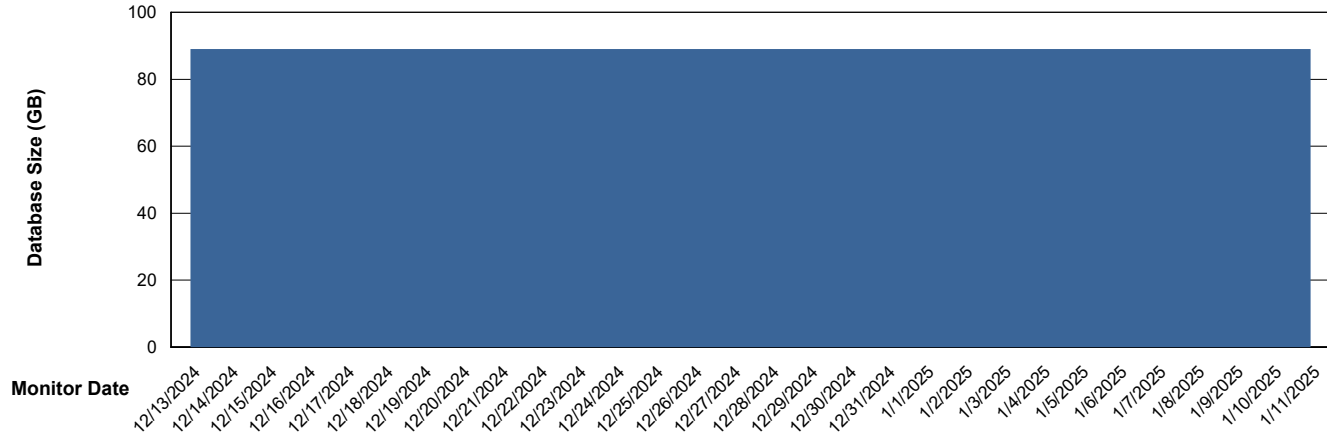

DATABASE SIZE ELJ_PRD_FRASEQXPRDDB01_ABS1

Database growth over last month