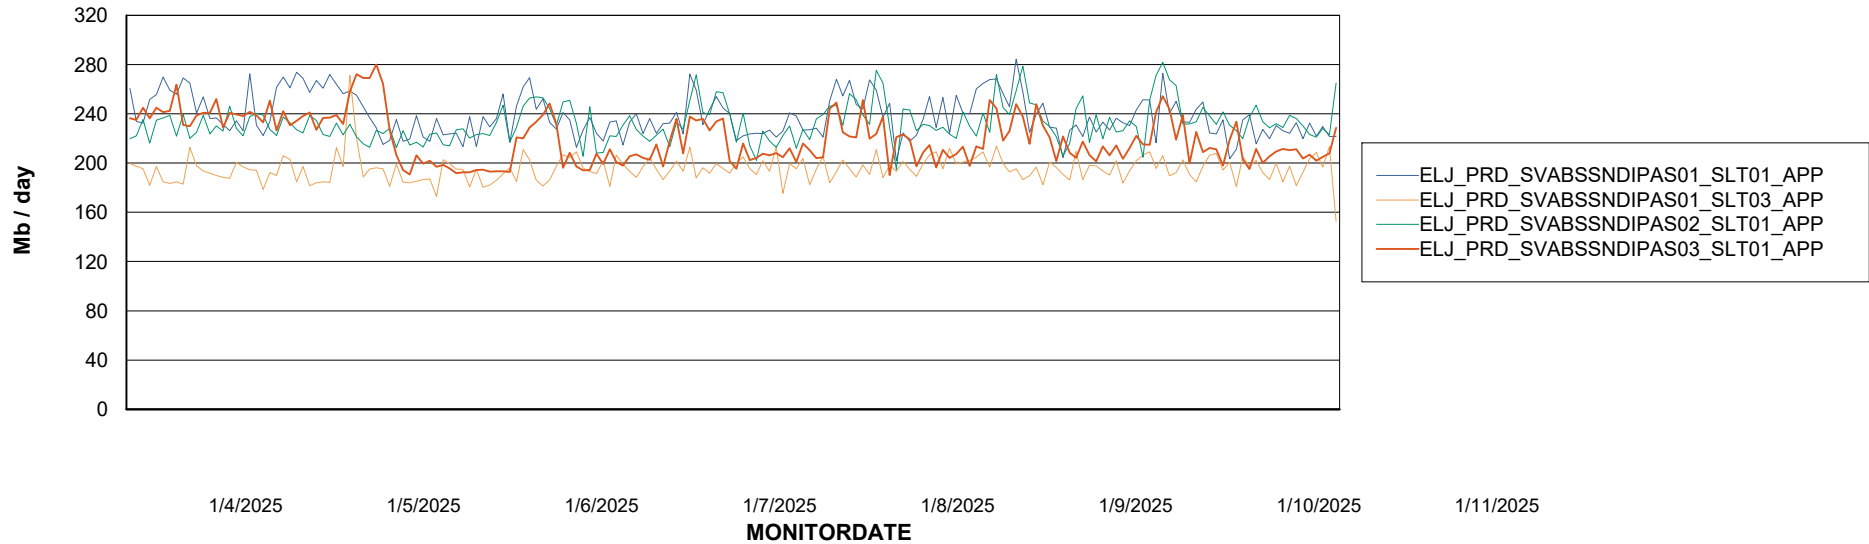

ABSSolute Application Server Services

Avg memory used per ABS Server Service