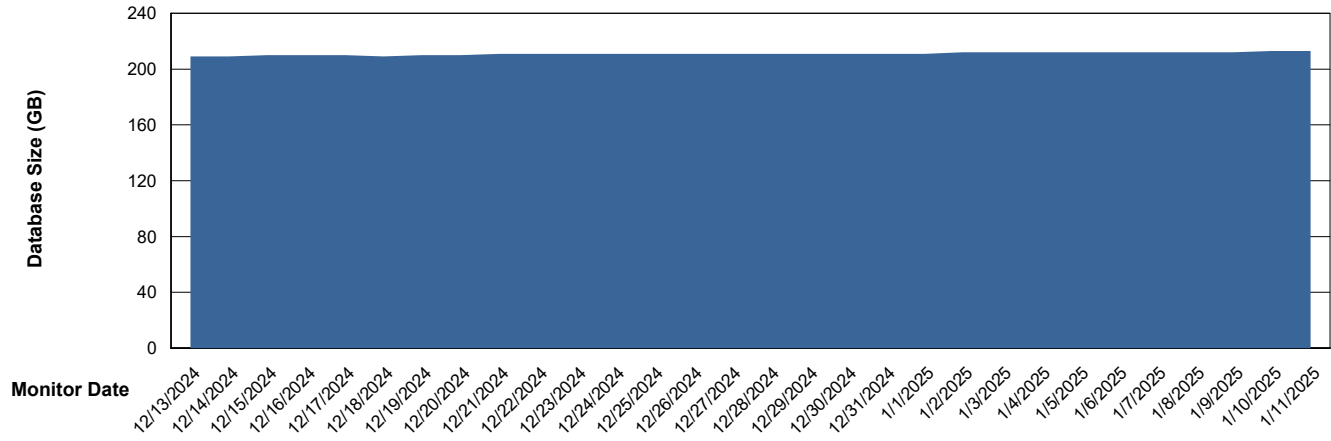

DATABASE SIZE ELI_PRD_FRASEQXPRDDB04-BI_ABS1

Database growth over last month