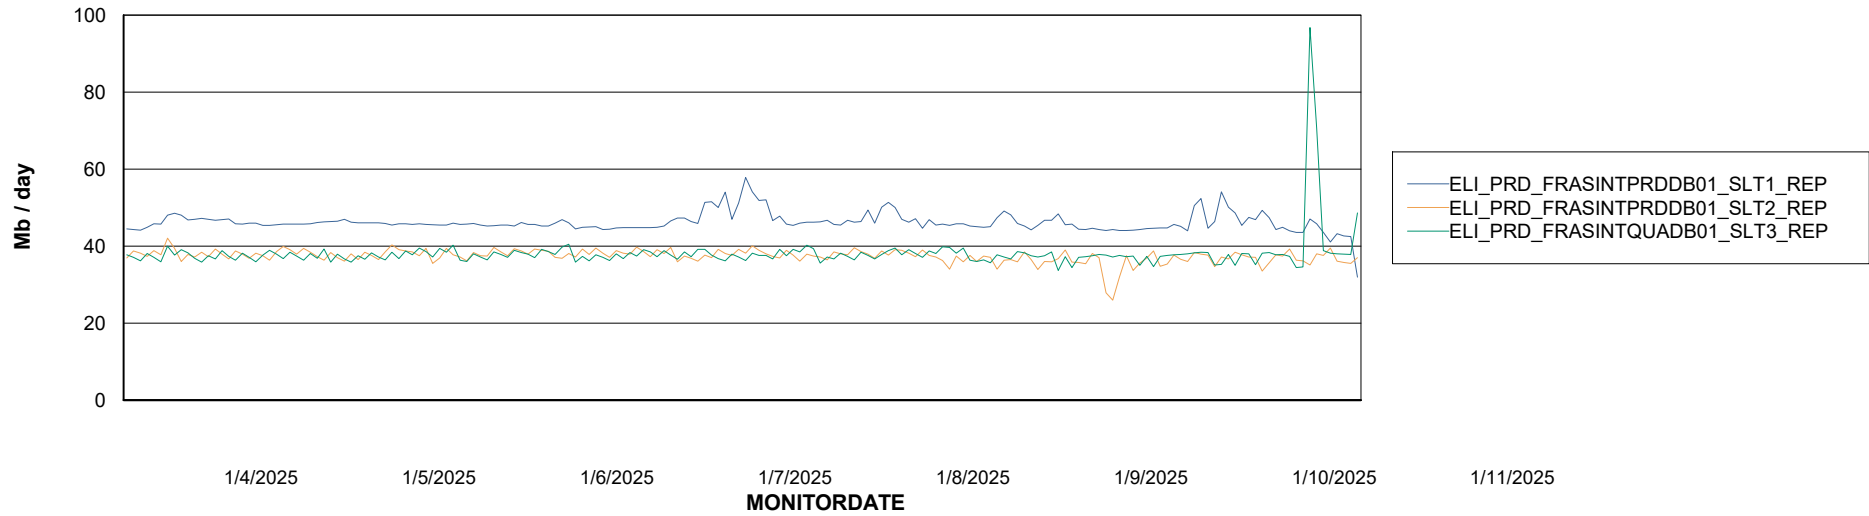

ABSSolute Application ReportServer Services

Avg memory used per ReportServer Service