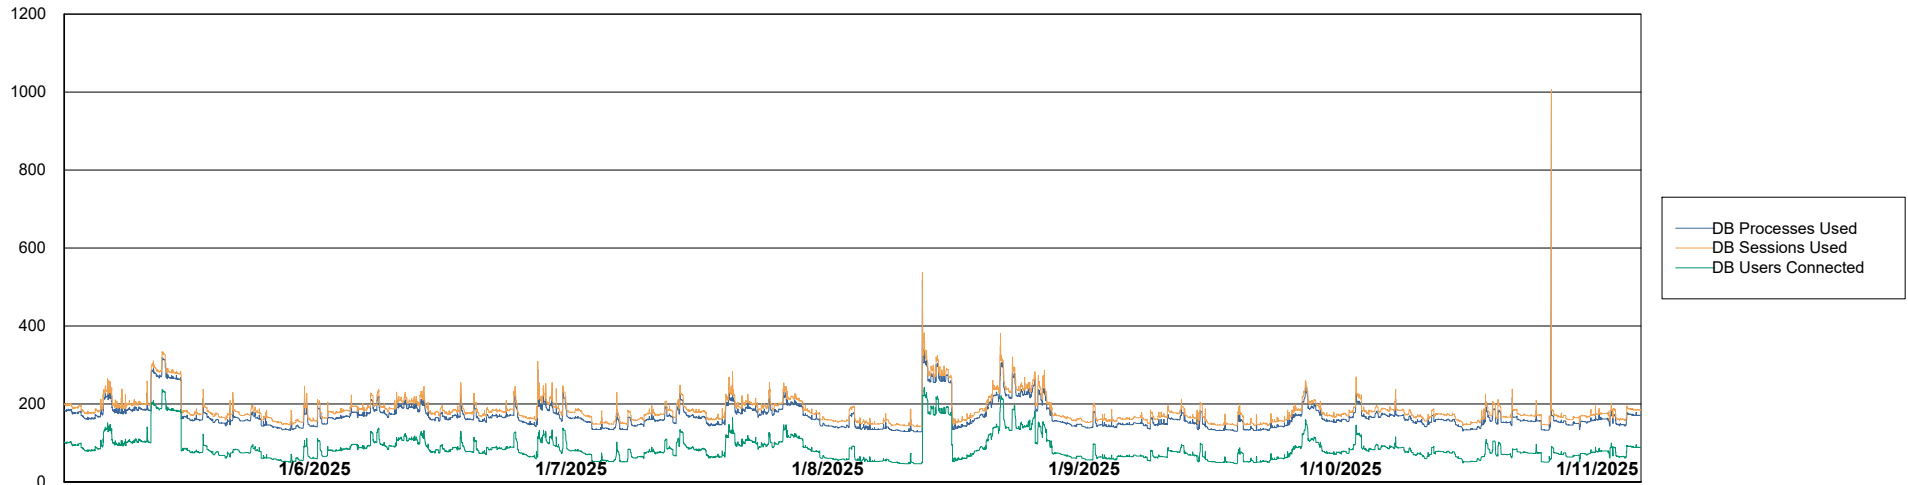

Database Performance ELI_PRD_FRASINTPRDDB01_ABS1