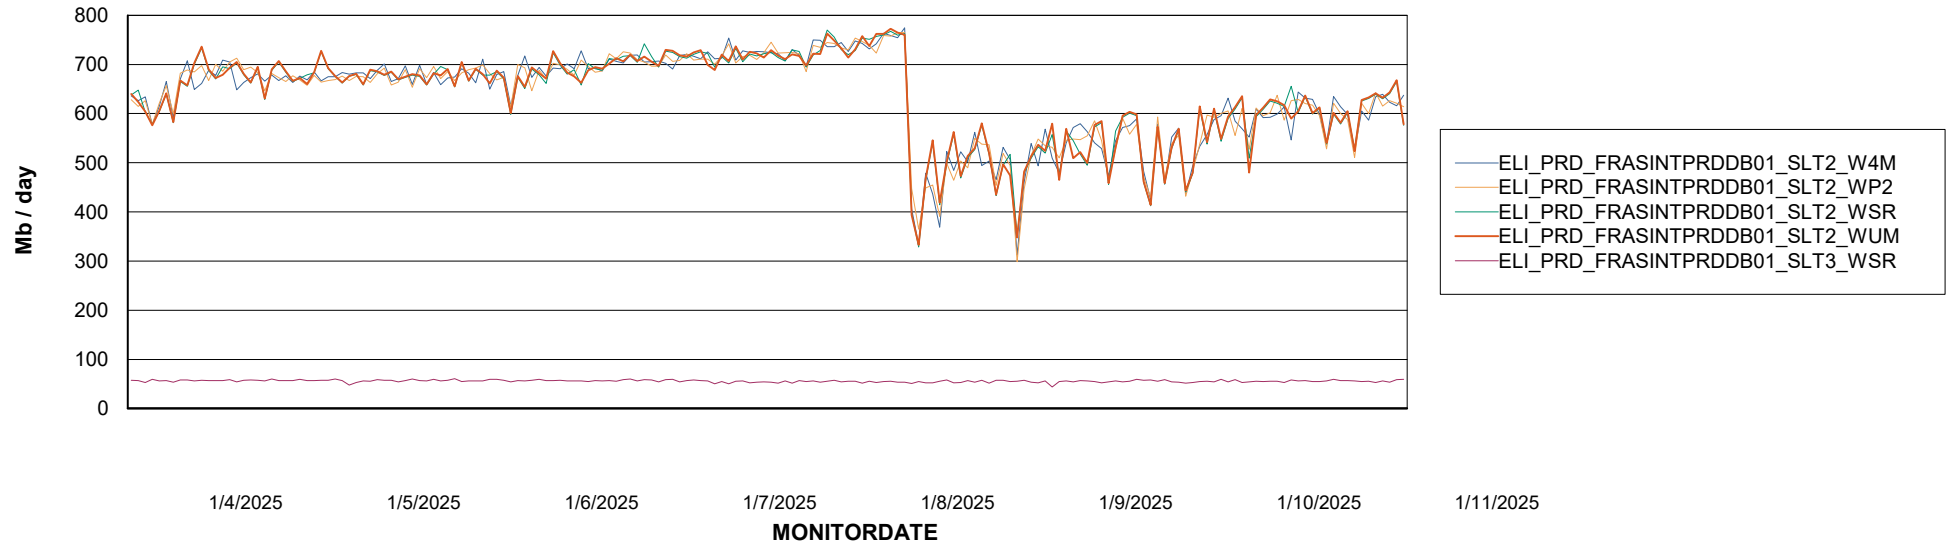

ABSolute Web Component Services

Avg memory used per ABS Web component