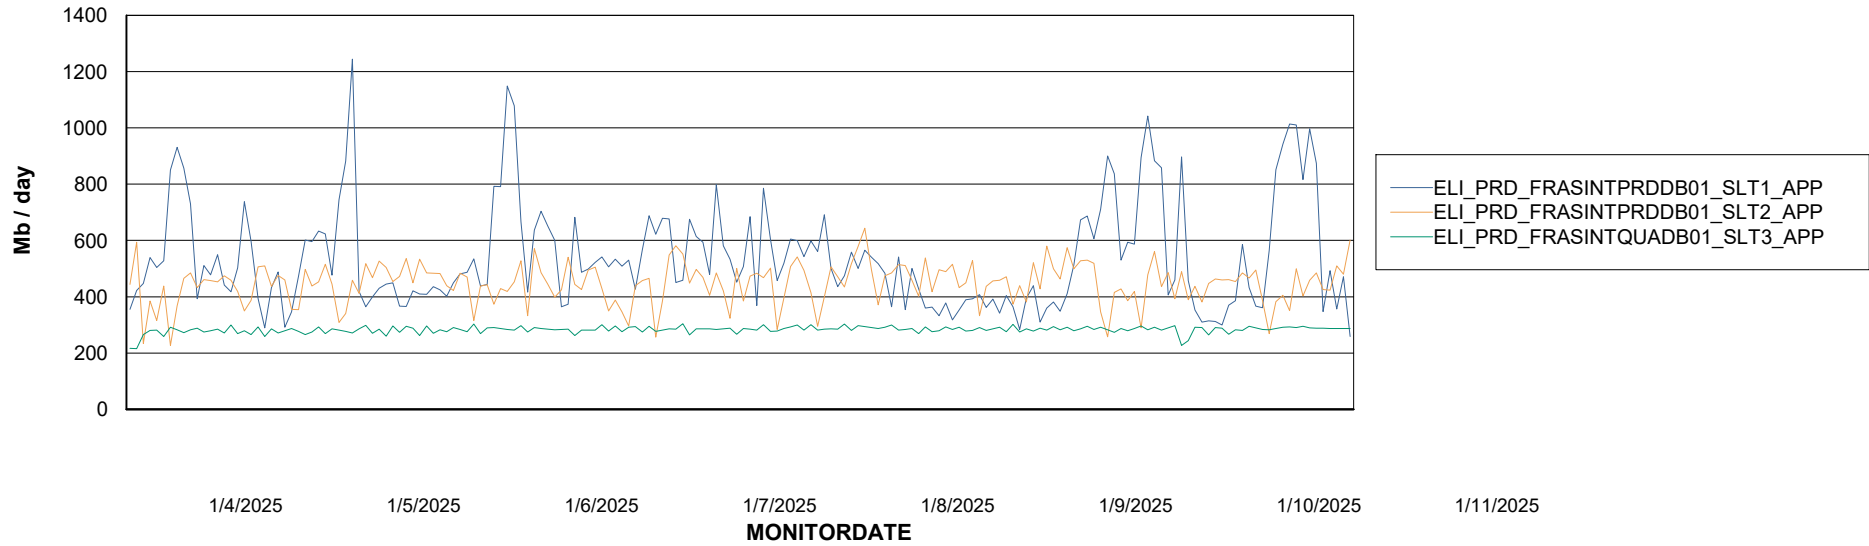

ABSSolute Application Server Services

Avg memory used per ABS Server Service