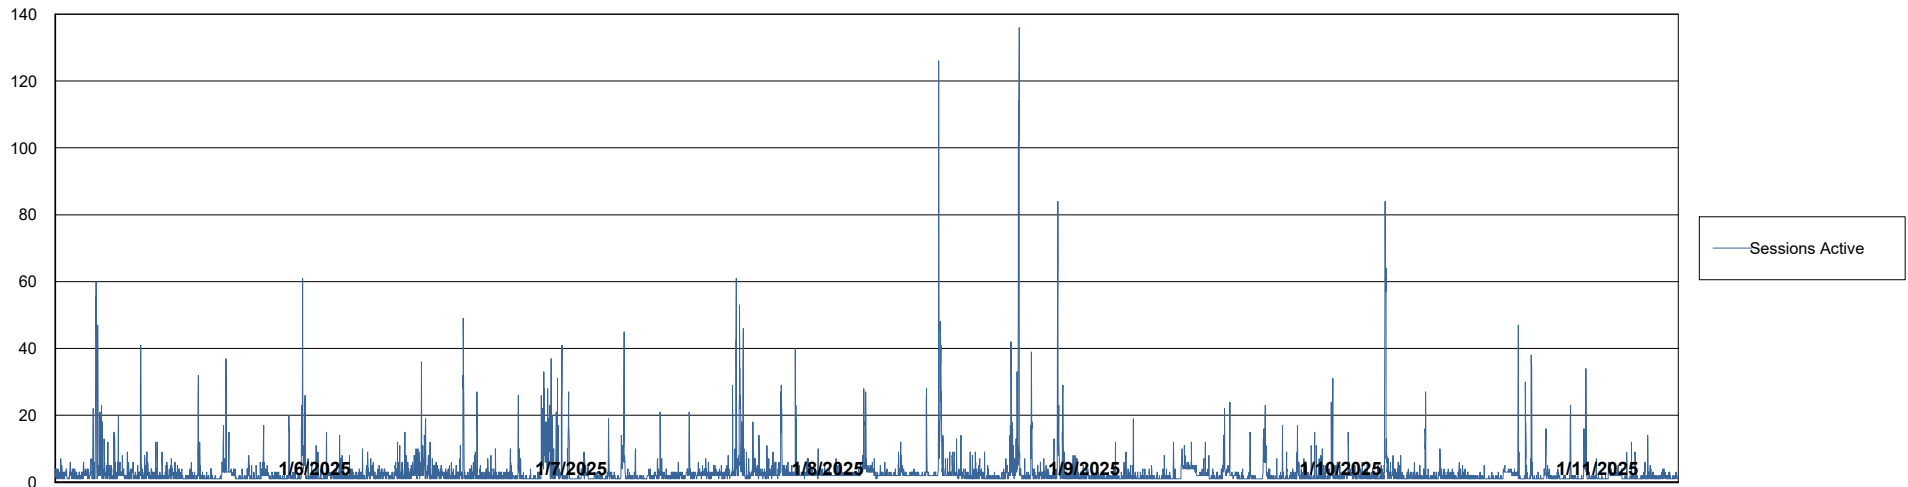

Database Performance ELI_PRD_FRASINTPRDDB01_ABS1