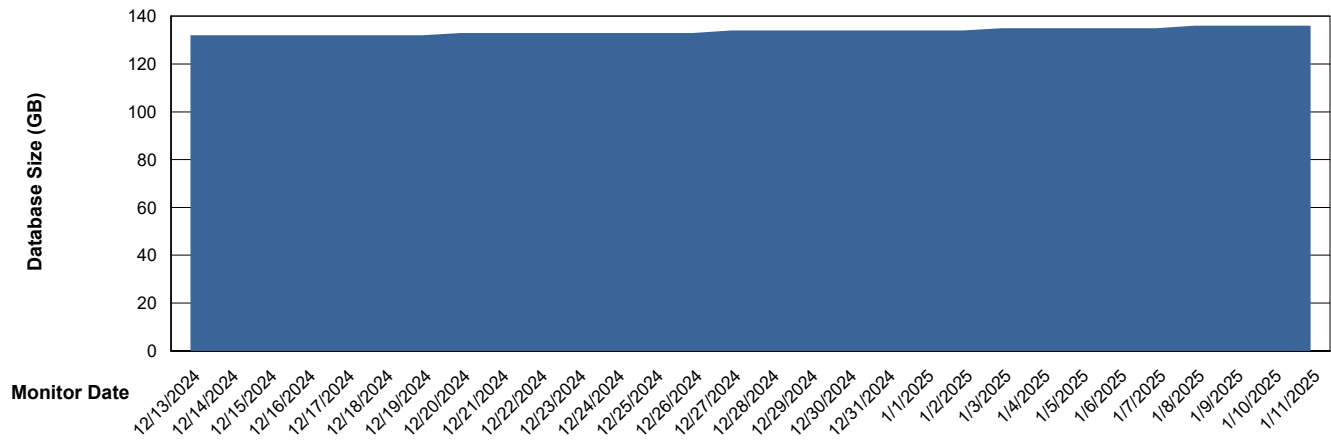

# Weekly SLA Customer Report

Customer ELI\_Production  
Database ID 62

DATABASE SIZE ELI\_PRD\_FRASEQXPRDDB04-BI\_ABS1

### Database growth over last month

DATABASE SIZE ELI\_PRD\_FRASINTPRDDB01\_ABS1

### Database growth over last month