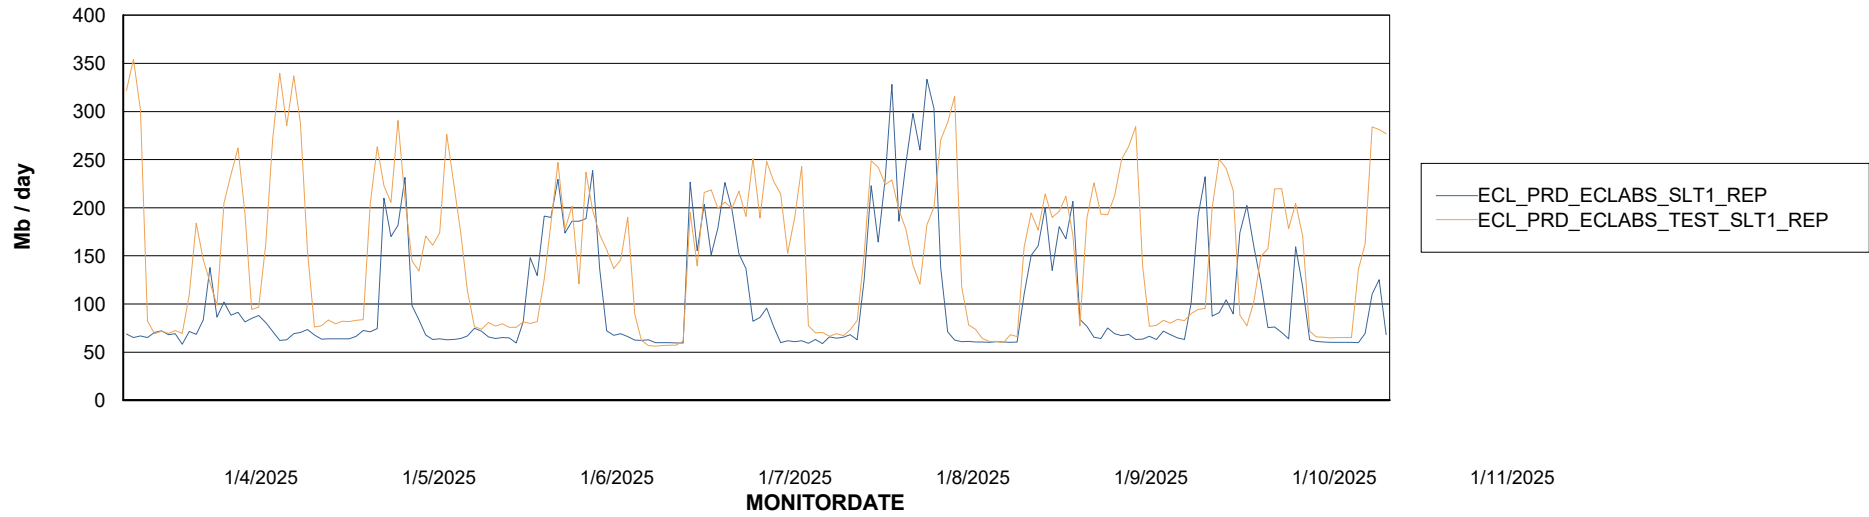

Avg memory used per ABS Server Service

Avg users per day per ABS server

Weekly SLA Customer Report

Customer ECL_Production
Database ID 156

ABSSolute Application ReportServer Services

Avg memory used per ReportServer Service