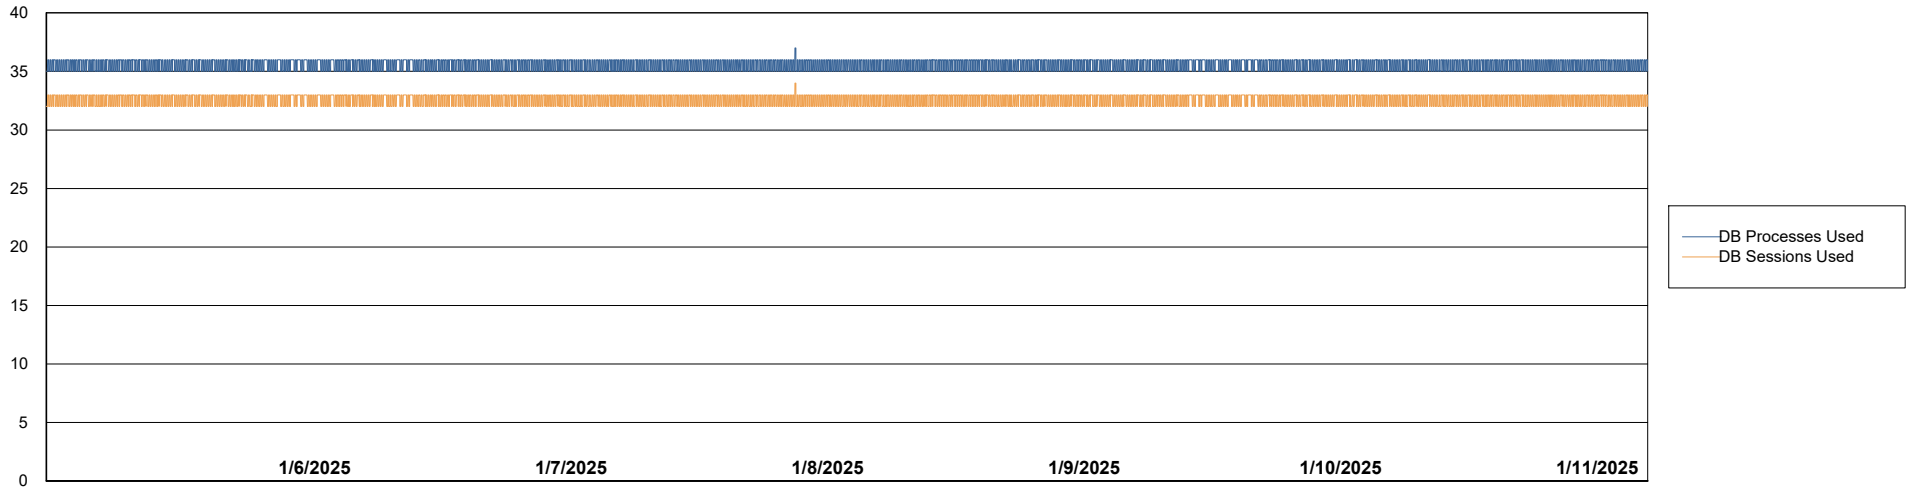

Database Performance ECL_PRD_ECLABS-TEST_HSBABS1

DB Processes Max 1,000