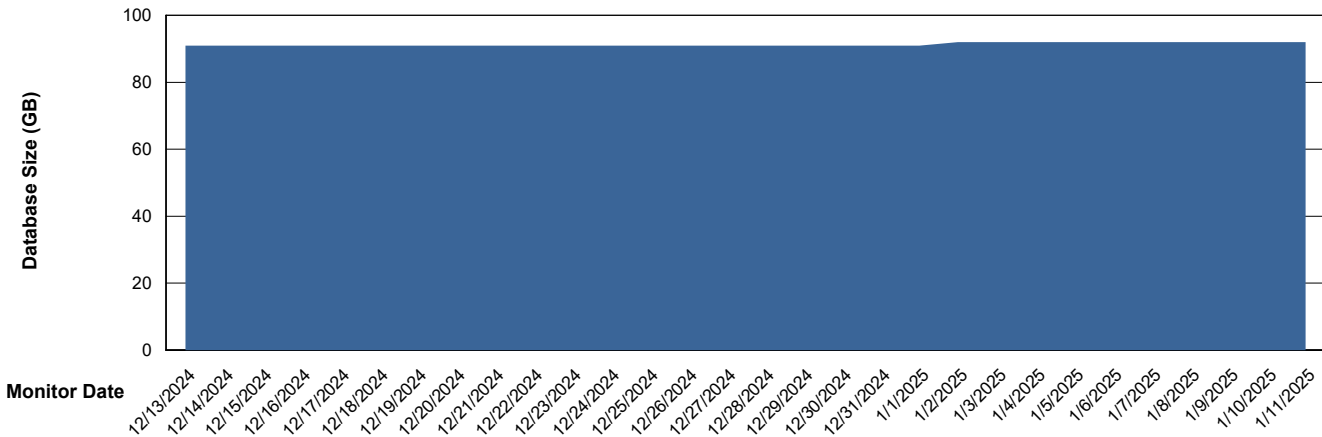

DB Processes Max 1,000

Weekly SLA Customer Report

Customer ECL_Production
 Database ID 156

DATABASE SIZE ECL_PRD_ECLABS_ABS1

Database growth over last month

Database Tablespace ECL_PRD_ECLABS_ABS1

Date	Tablespace Name	Filesize (Gb)	Usedsize (Gb)	Percentage free
1/11/2025	ABSDATA	81	66	19
	INDX	10	8	25
1/10/2025	ABSDATA	81	66	19
	INDX	10	8	25
1/9/2025	ABSDATA	81	66	19
	INDX	10	8	25
1/8/2025	ABSDATA	81	66	19
	INDX	10	8	25
1/7/2025	ABSDATA	81	66	19
	INDX	10	8	25
1/6/2025	ABSDATA	81	65	19
	INDX	10	8	25
1/5/2025	ABSDATA	81	65	19
	INDX	10	8	25

Weekly SLA Customer Report

Customer ECL_Production
Database ID 156

Standby Database Health ECL_Production

Recovery lag for last 7 days

Weekly SLA Customer Report

Customer ECL_Production
Database ID 156

ABSSolute Application Server Services