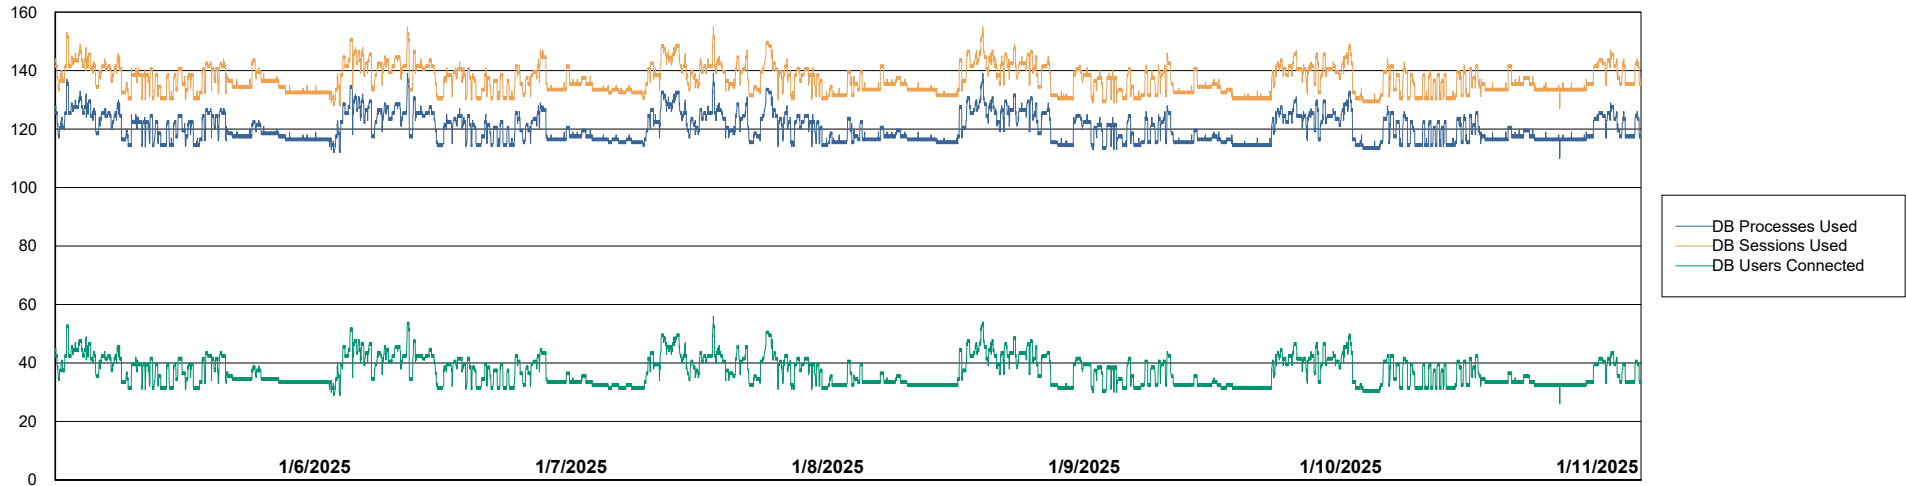

Weekly SLA Customer Report

Customer ECL_Production
Database ID 156

Database Performance ECL_PRD_ECLABS_ABS1

Weekly SLA Customer Report

Customer ECL_Production
Database ID 156

Database Performance ECL_PRD_ECLABS-TEST_HSBABS1