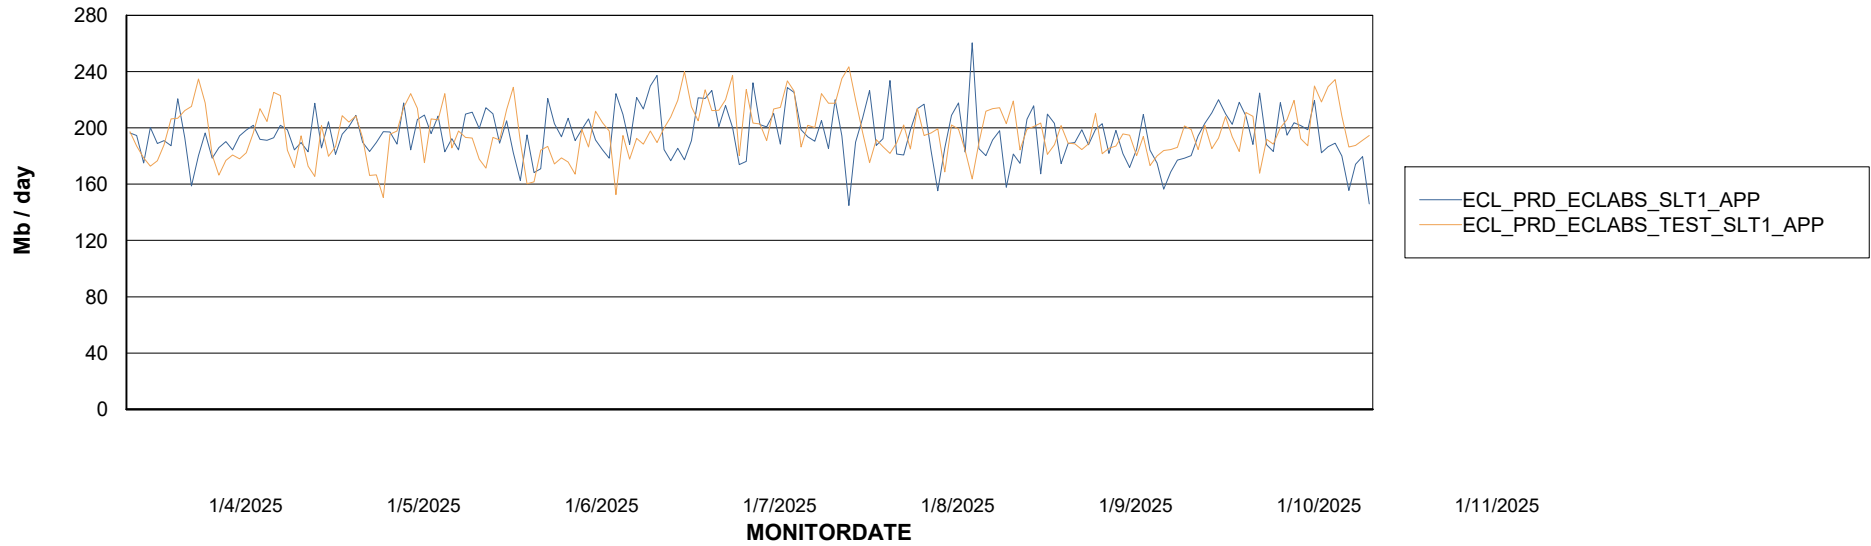

ABSSolute Application Server Services

Avg memory used per ABS Server Service