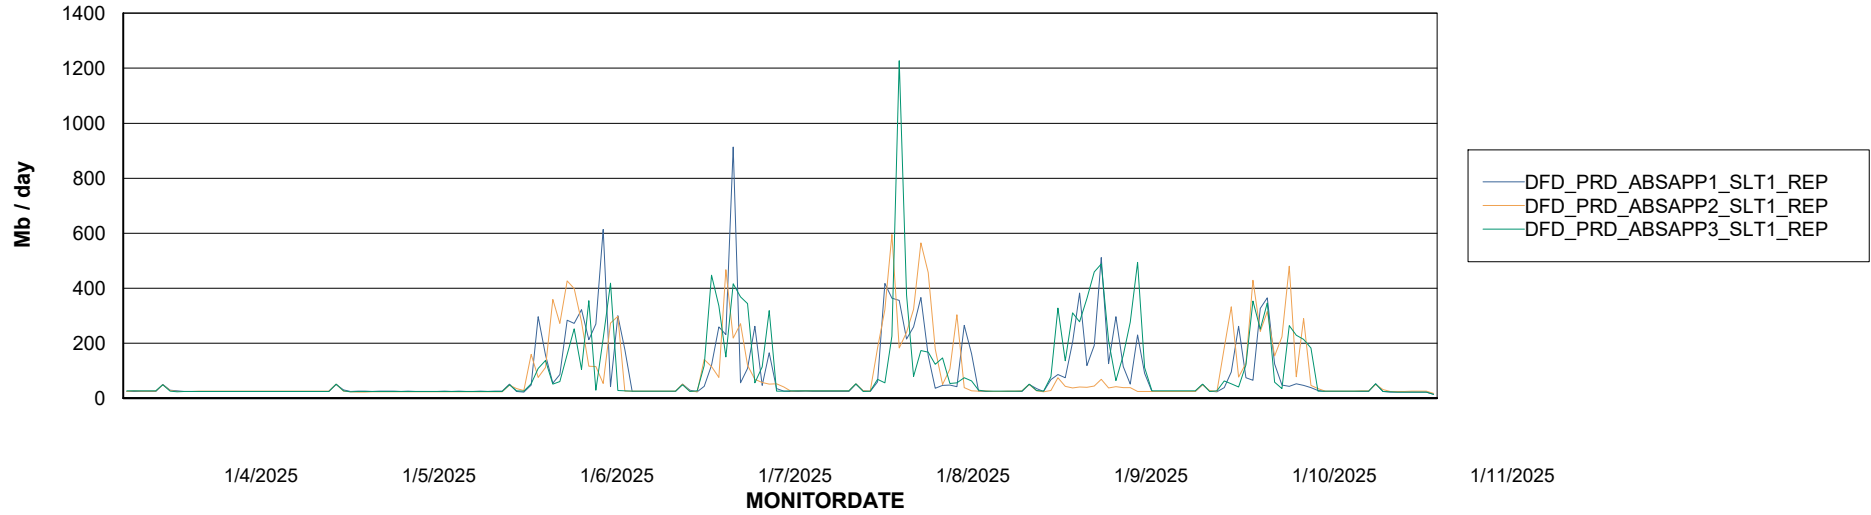

ABSSolute Application ReportServer Services

Avg memory used per ReportServer Service