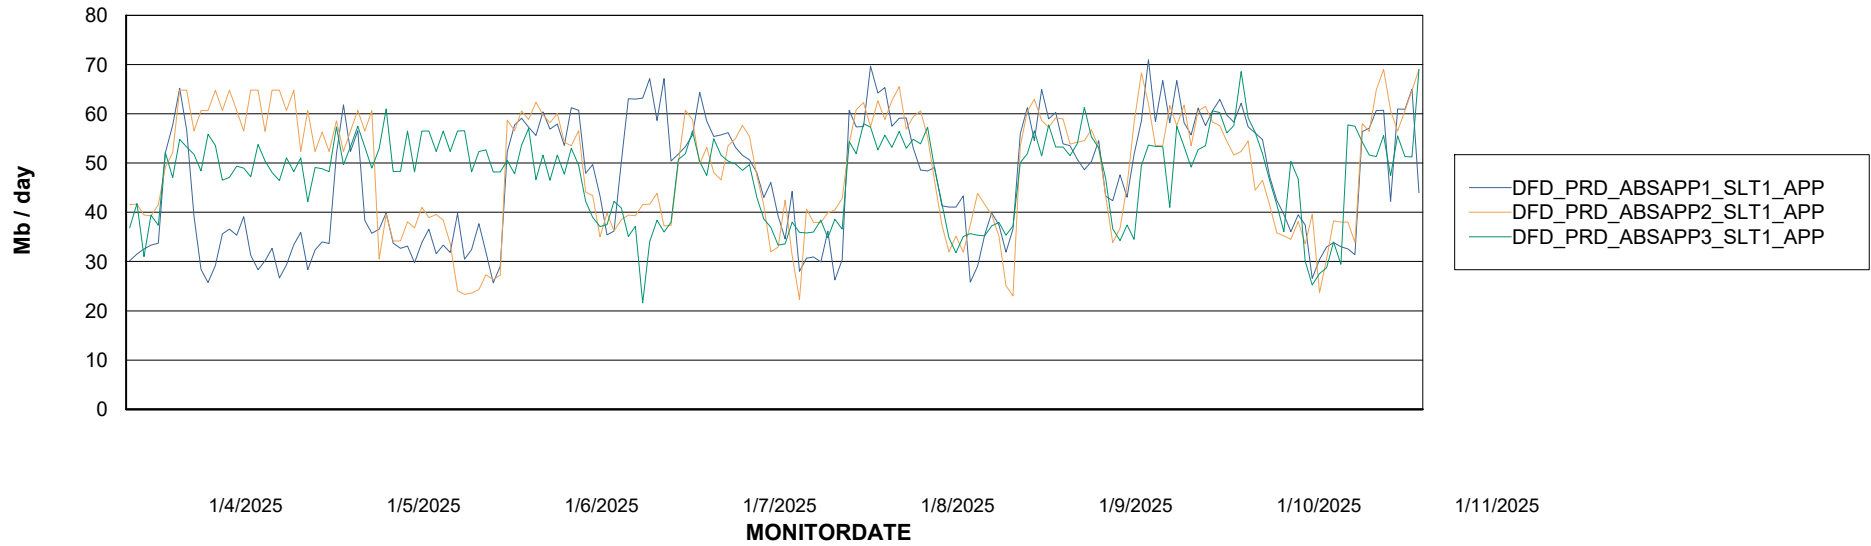

ABSSolute Application Server Services

Avg memory used per ABS Server Service