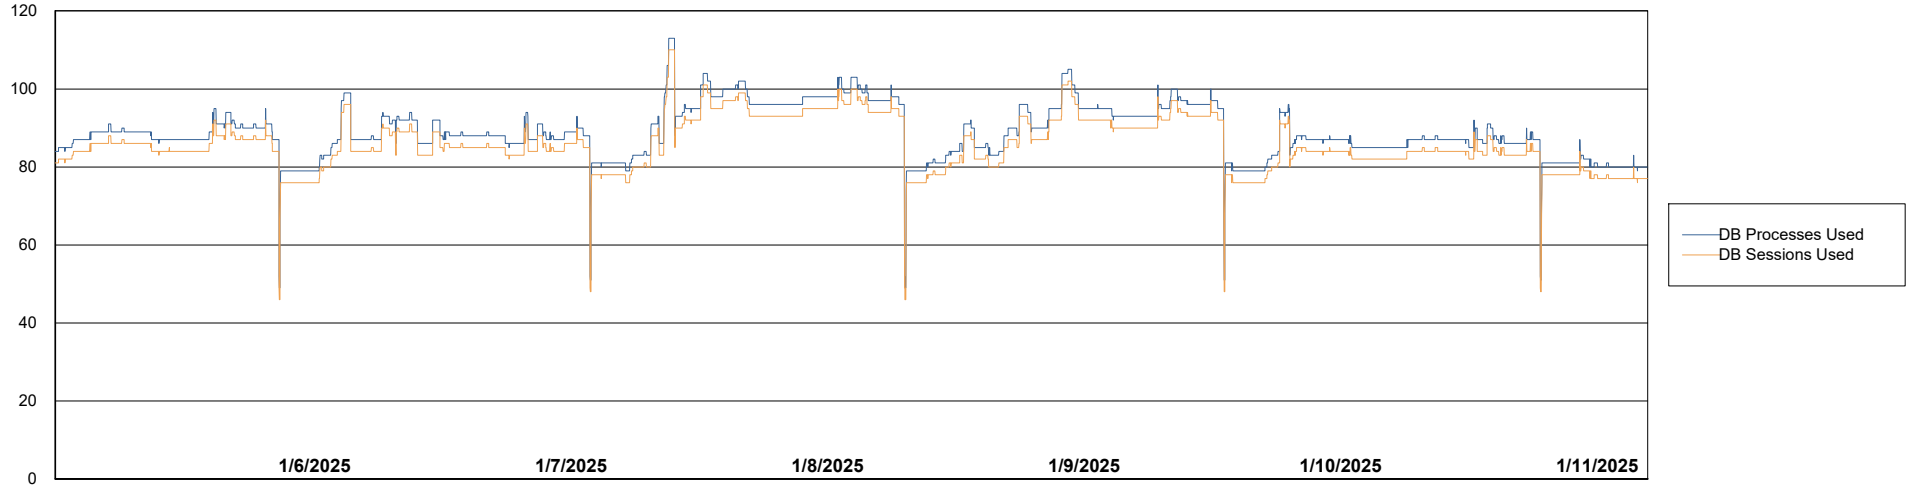

Database Performance DFD_PRD_S-S-ORACLE01-F_ABS1

DB Processes Max 4
DB Sessions Max 600