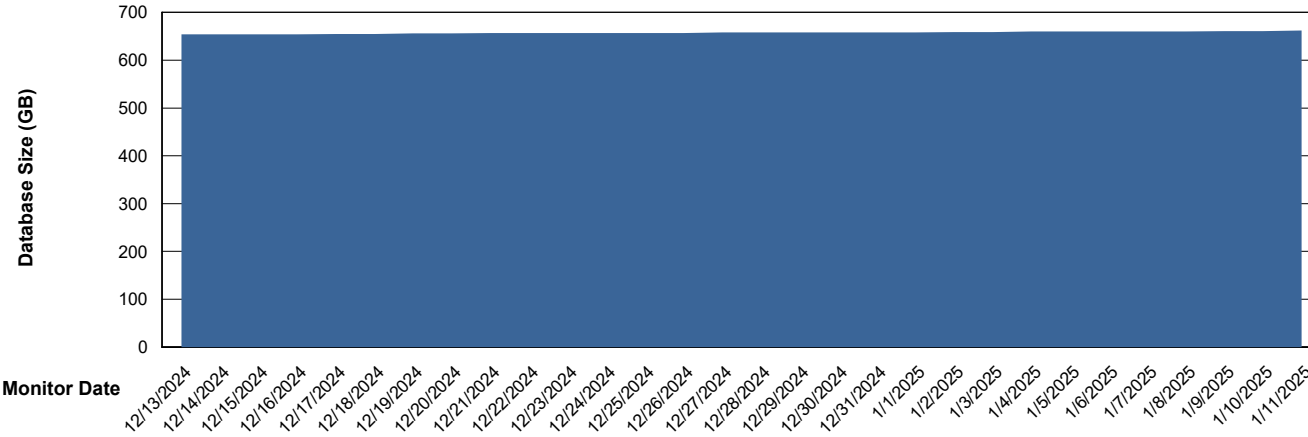

Weekly SLA Customer Report

Customer CUS_Production (24/7)
Database ID 131

Database Performance CUS_PRD_ABSDB1_ABS1

Weekly SLA Customer Report

Customer CUS_Production (24/7)
Database ID 131

Database Performance CUS_PRD_ABSDB2_HSBABS1

DB Processes Max 1,000

Weekly SLA Customer Report

Customer CUS_Production (24/7)
 Database ID 131

DATABASE SIZE CUS_PRD_ABSDB1_ABS1

Database growth over last month

Database Tablespace CUS_PRD_ABSDB1_ABS1

Date	Tablespace Name	Filesize (Gb)	Usedsize (Gb)	Percentage free
1/11/2025	ABSDATA	298	244	18
	INDX	480	402	16
1/10/2025	ABSDATA	298	243	18
	INDX	480	402	16
1/9/2025	ABSDATA	298	243	18
	INDX	480	402	16
1/8/2025	ABSDATA	298	243	19
	INDX	480	401	16
1/7/2025	ABSDATA	298	243	19
	INDX	480	401	16
1/6/2025	ABSDATA	298	243	19
	INDX	480	401	16
1/5/2025	ABSDATA	298	243	19
	INDX	480	401	16

Weekly SLA Customer Report

Customer CUS_Production (24/7)
Database ID 131

Standby Database Health CUS_Production (24/7)

Recovery lag for last 7 days

Weekly SLA Customer Report

Customer CUS_Production (24/7)
Database ID 131