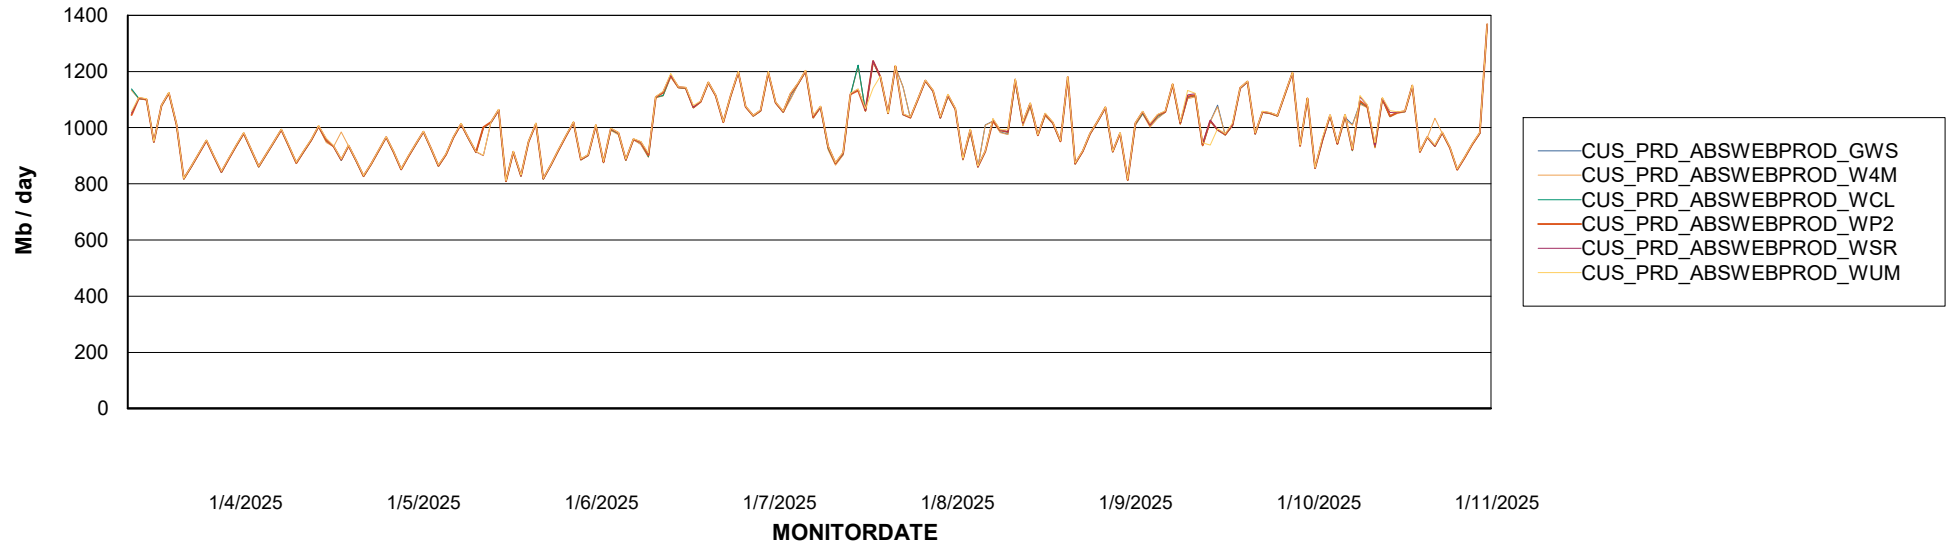

Avg memory used per ReportServer Service

Weekly SLA Customer Report

Customer CUS_Production (24/7)
Database ID 131

ABSSolute Web Component Services

Avg memory used per ABS Web component

Weekly SLA Customer Report