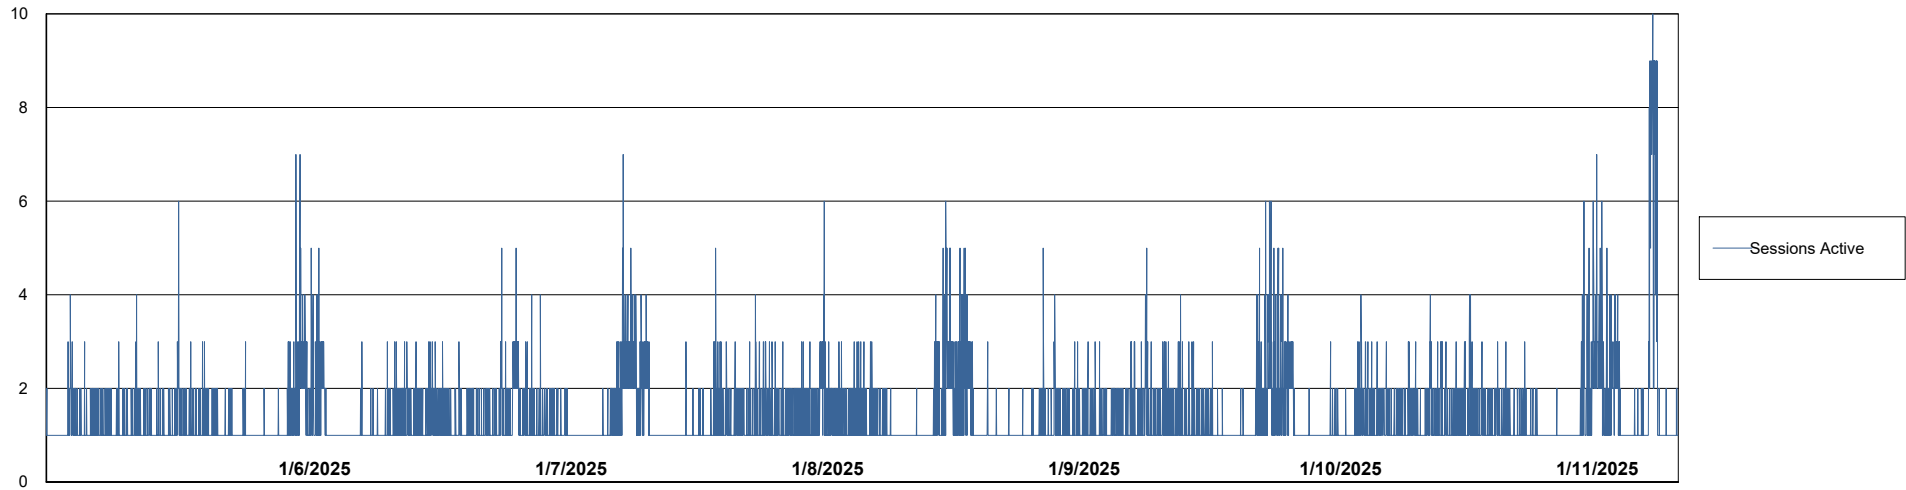

Weekly SLA Customer Report

Customer CUS_Production (24/7)
Database ID 131

Harddisk Usage CUS_PRD_ABSWEBPROD

	Free disk space on C: (%)	Total disk space on C: (Gb)	Used disk space on C: (Gb)
1/11/2025	88	199	25
1/10/2025	88	199	25
1/9/2025	88	199	25
1/8/2025	88	199	25
1/7/2025	88	199	25
1/6/2025	88	199	25
1/5/2025	88	199	25

Weekly SLA Customer Report

Customer CUS_Production (24/7)
Database ID 131

Database Performance CUS_PRD_ABSDB1_ABS1

Weekly SLA Customer Report

Customer CUS_Production (24/7)
Database ID 131

Database Performance CUS_PRD_ABSDB2_HSBABS1