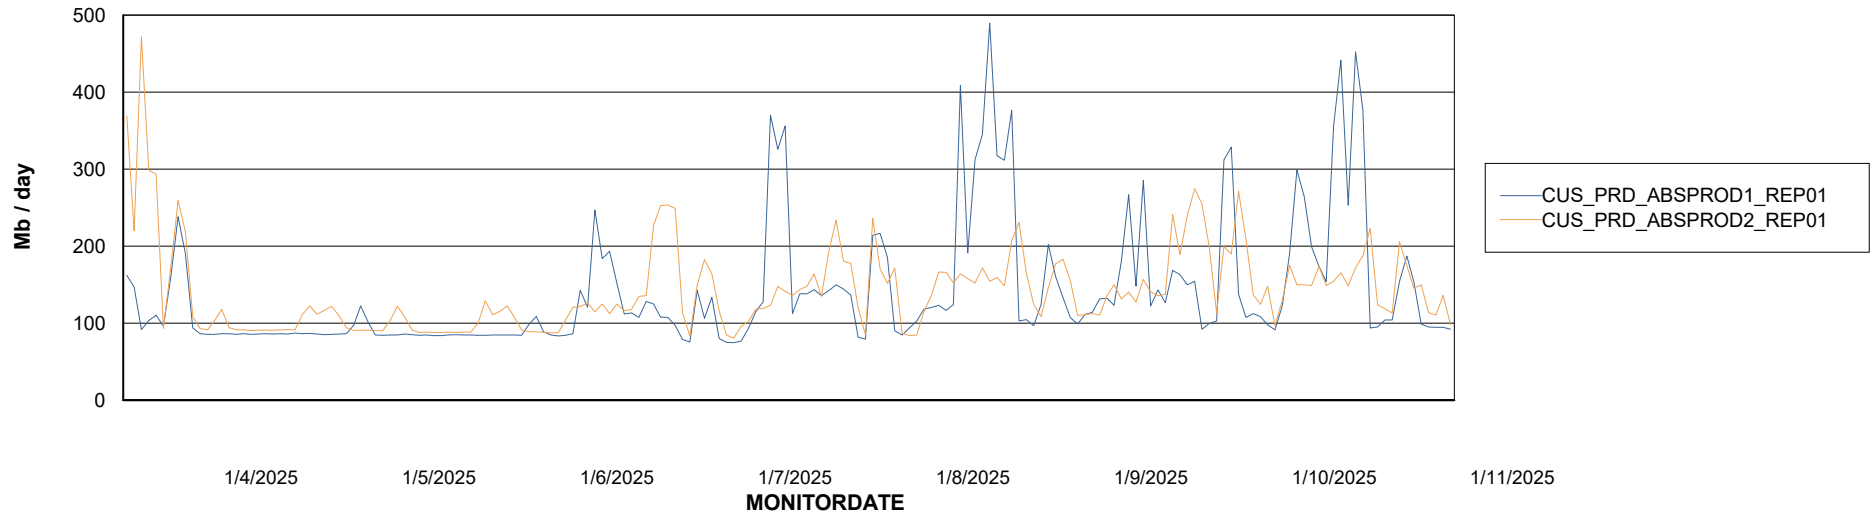

ABSSolute Application ReportServer Services

Avg memory used per ReportServer Service