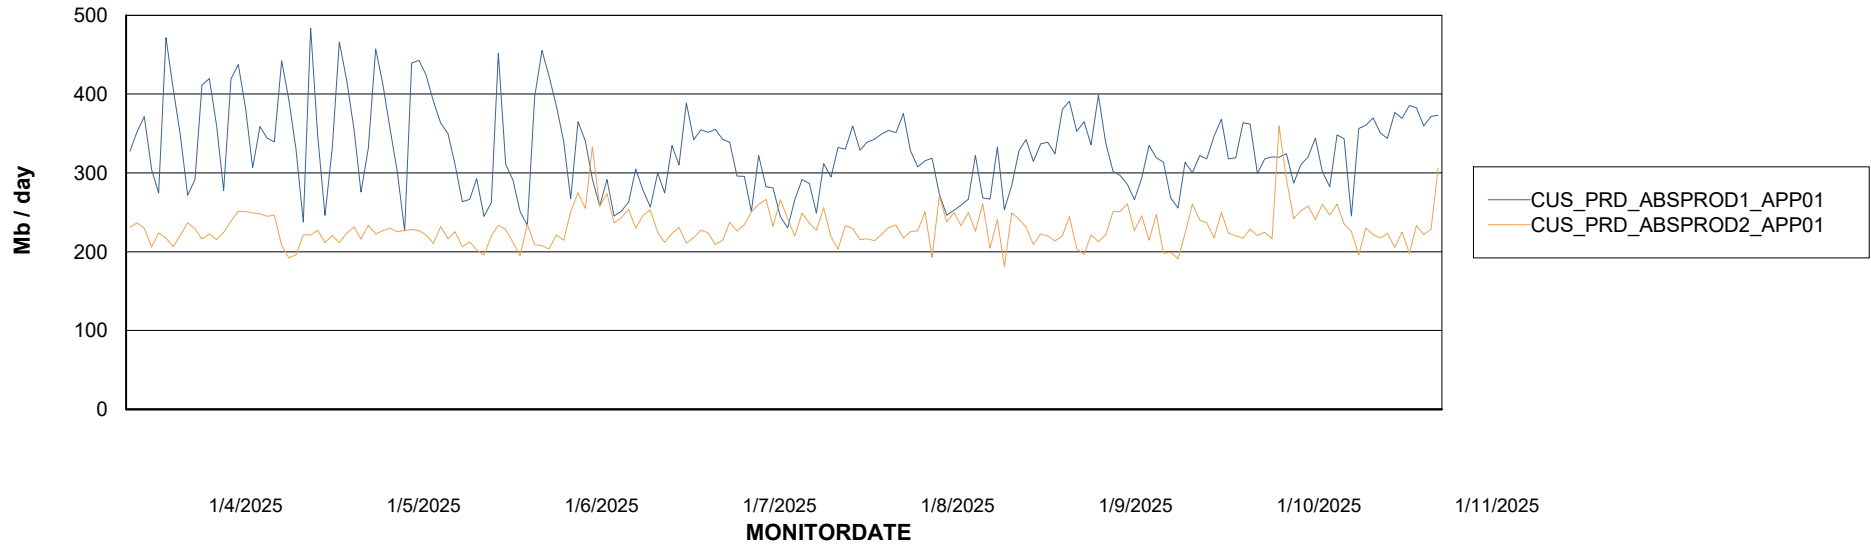

ABSSolute Application Server Services

Avg memory used per ABS Server Service