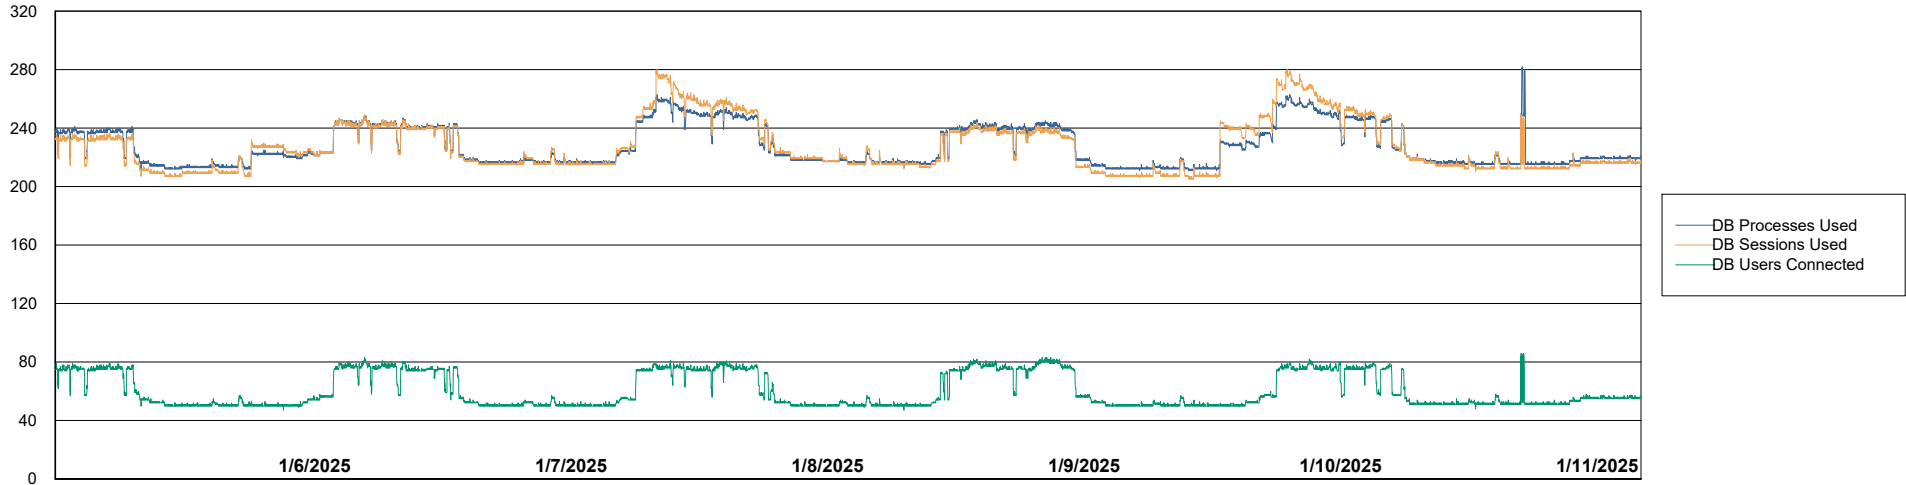

Database Performance CLO_PRD_CLO-ORA01_ABS1