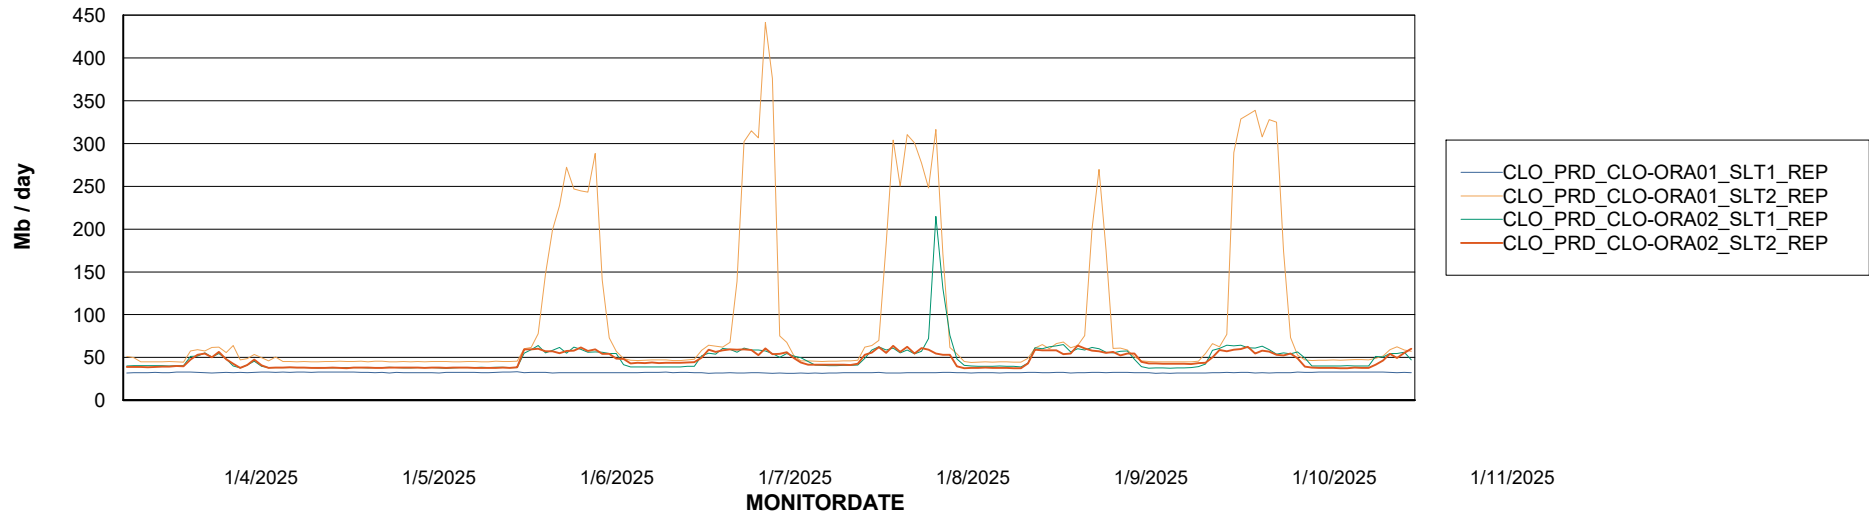

Avg memory used per ABS Server Service

Avg users per day per ABS server

Weekly SLA Customer Report

Customer CLO Production
Database ID 38

ABSSolute Application ReportServer Services

Avg memory used per ReportServer Service