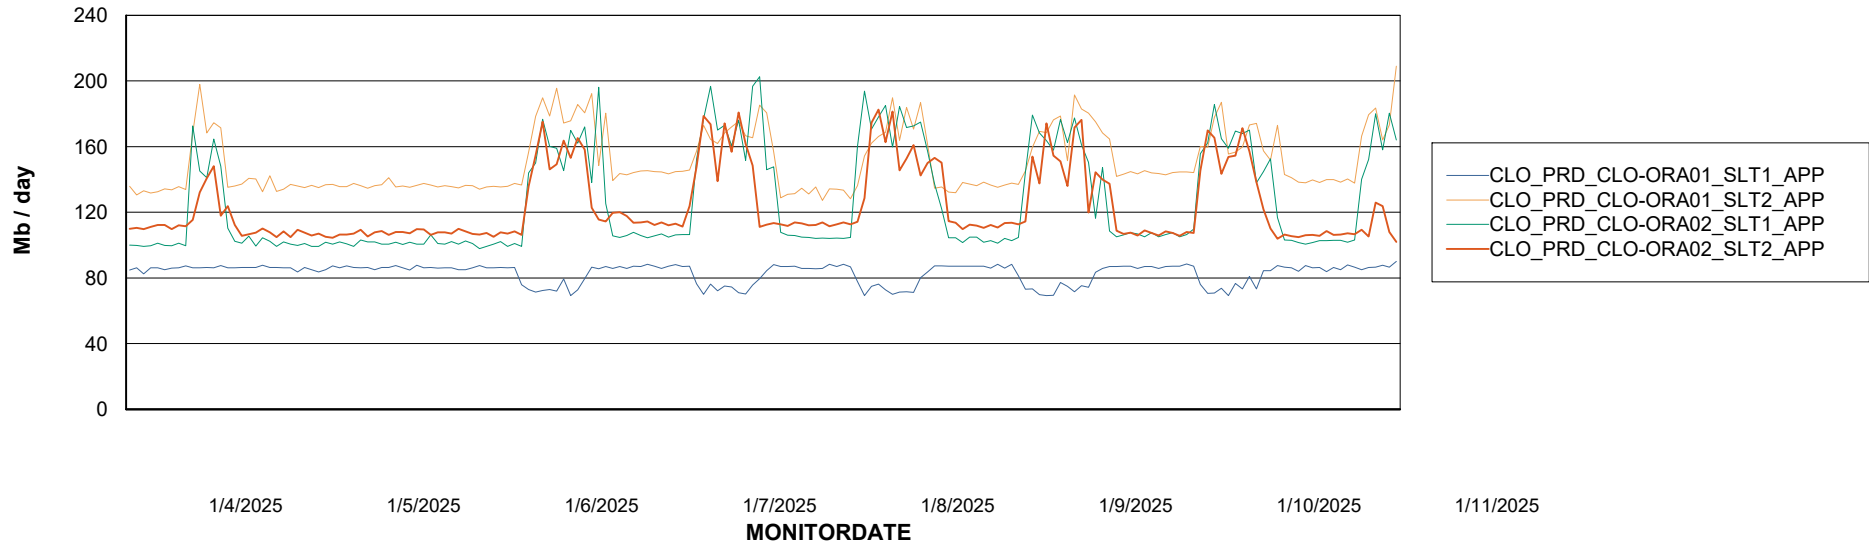

ABSSolute Application Server Services

Avg memory used per ABS Server Service