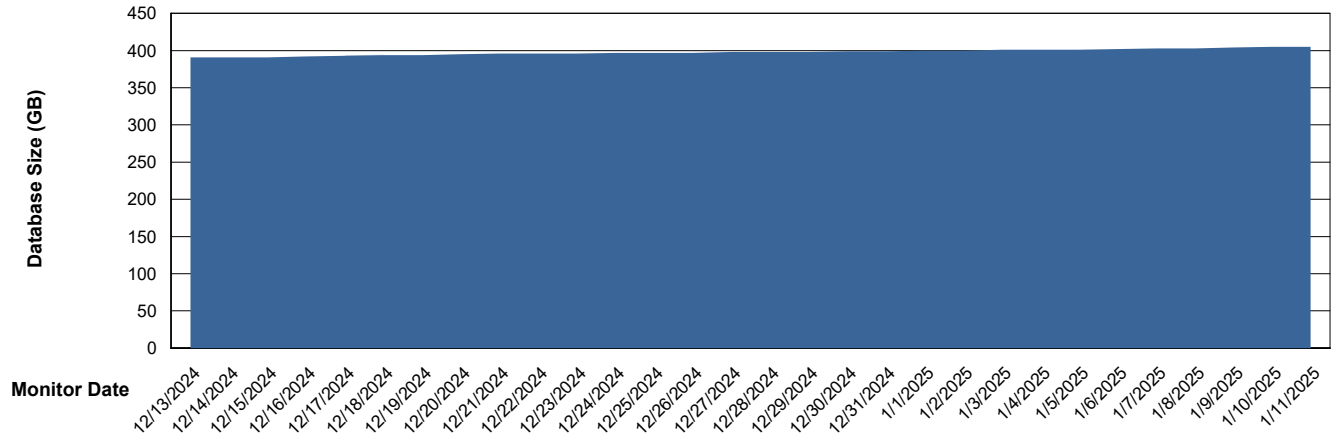

DATABASE SIZE CLB-BI-AMS_ABS1_DB

Database growth over last month

Weekly SLA Customer Report

Customer CLB OCI AMS Production
Database ID 196

DATABASE SIZE CLB-DBS1-AMS_PROD_ABS1

Database growth over last month