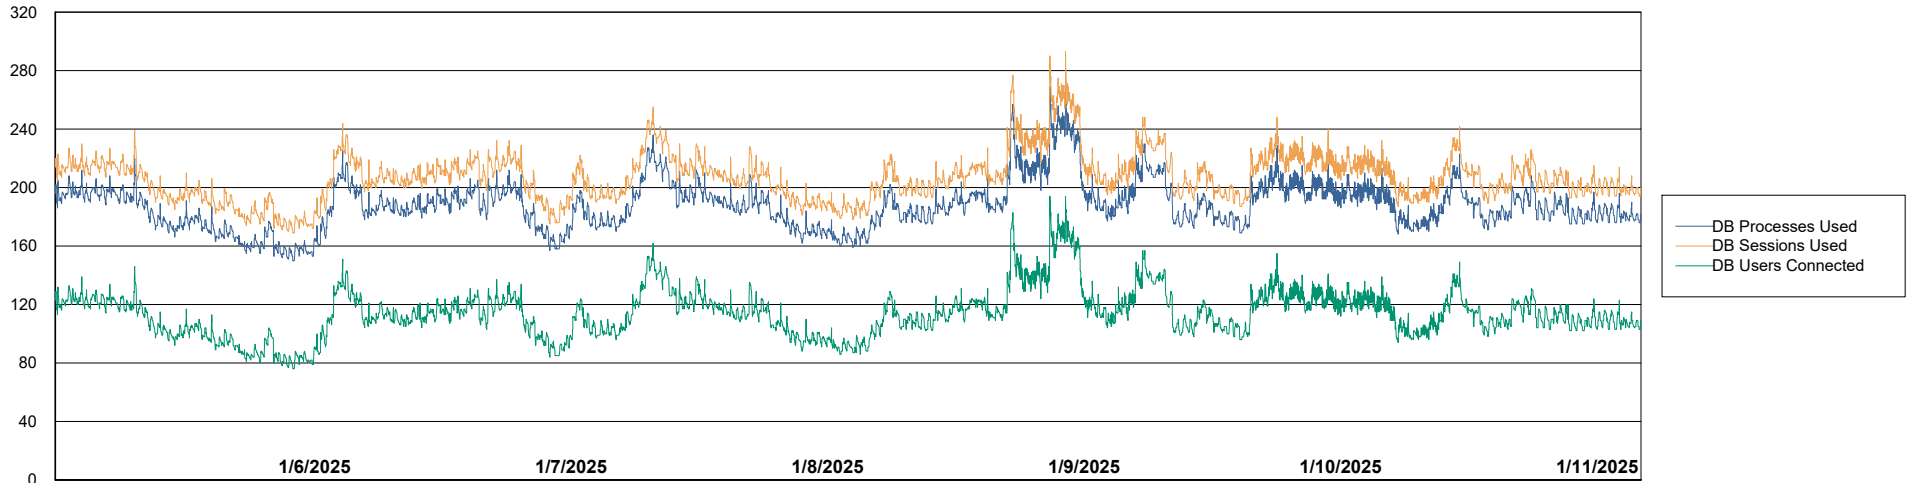

Database Performance: CLB-DBS1-AMS_PROD_ABS1