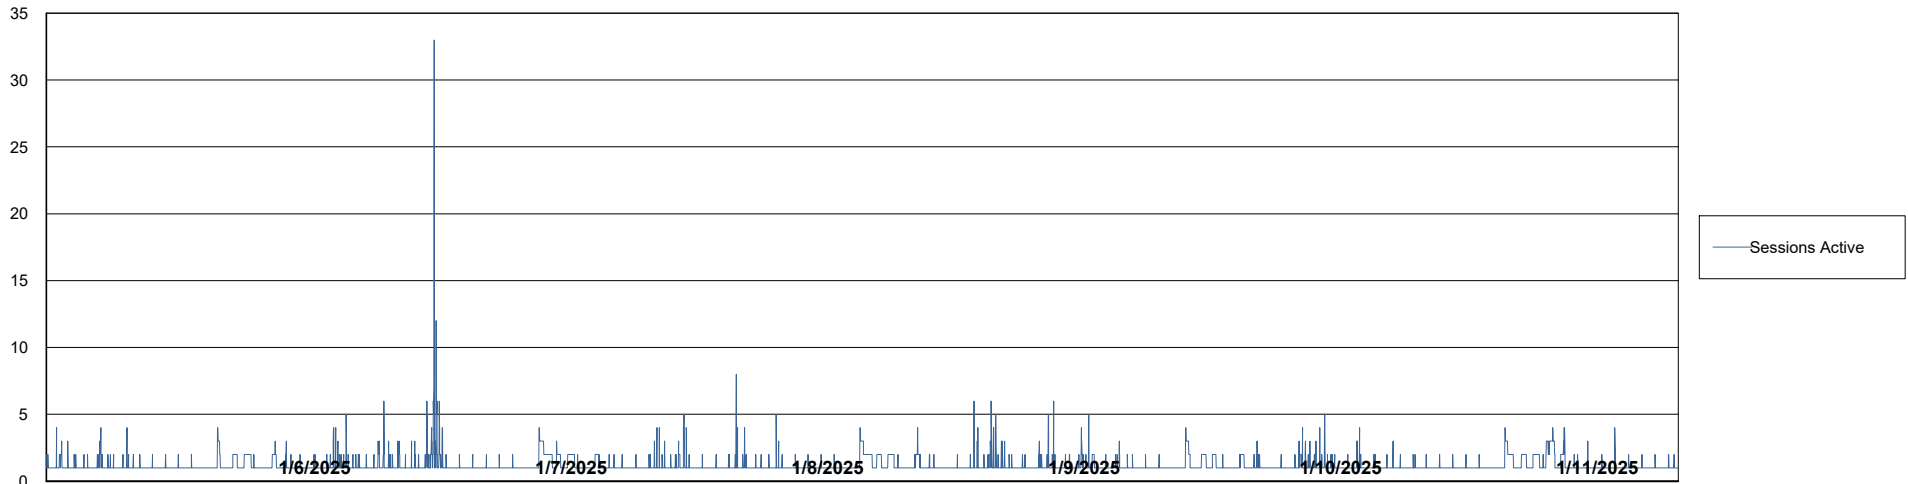

Weekly SLA Customer Report

Customer CLB OCI AMS Production
Database ID 196

Database Performance CLB-BI2-AMS_ABS1_DB_FL

Weekly SLA Customer Report

Customer CLB OCI AMS Production
Database ID 196

Database Performance CLB-BI-AMS_ABS1_DB