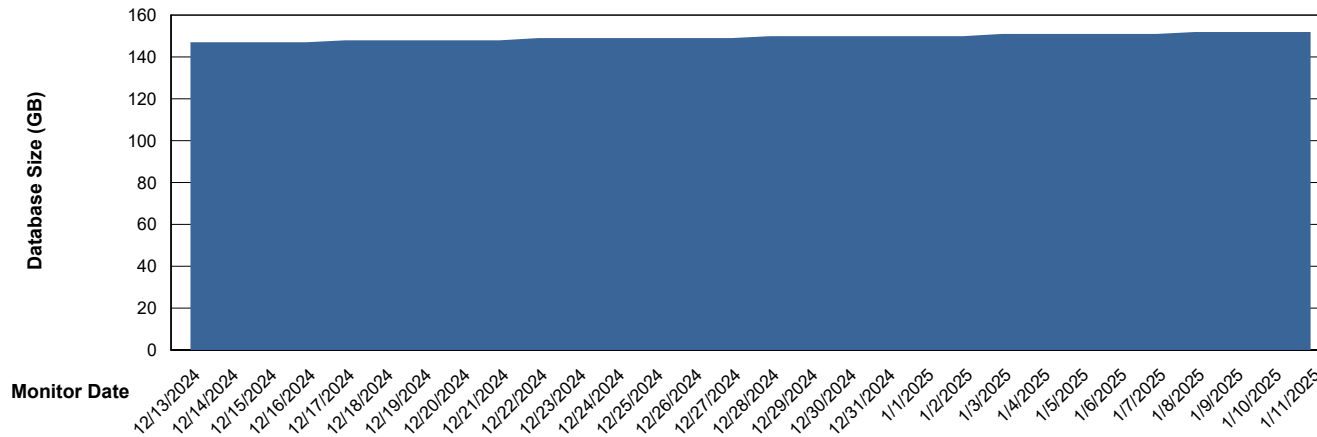

DATABASE SIZE CLB-BI-AMS_ABS1_DB

Database growth over last month