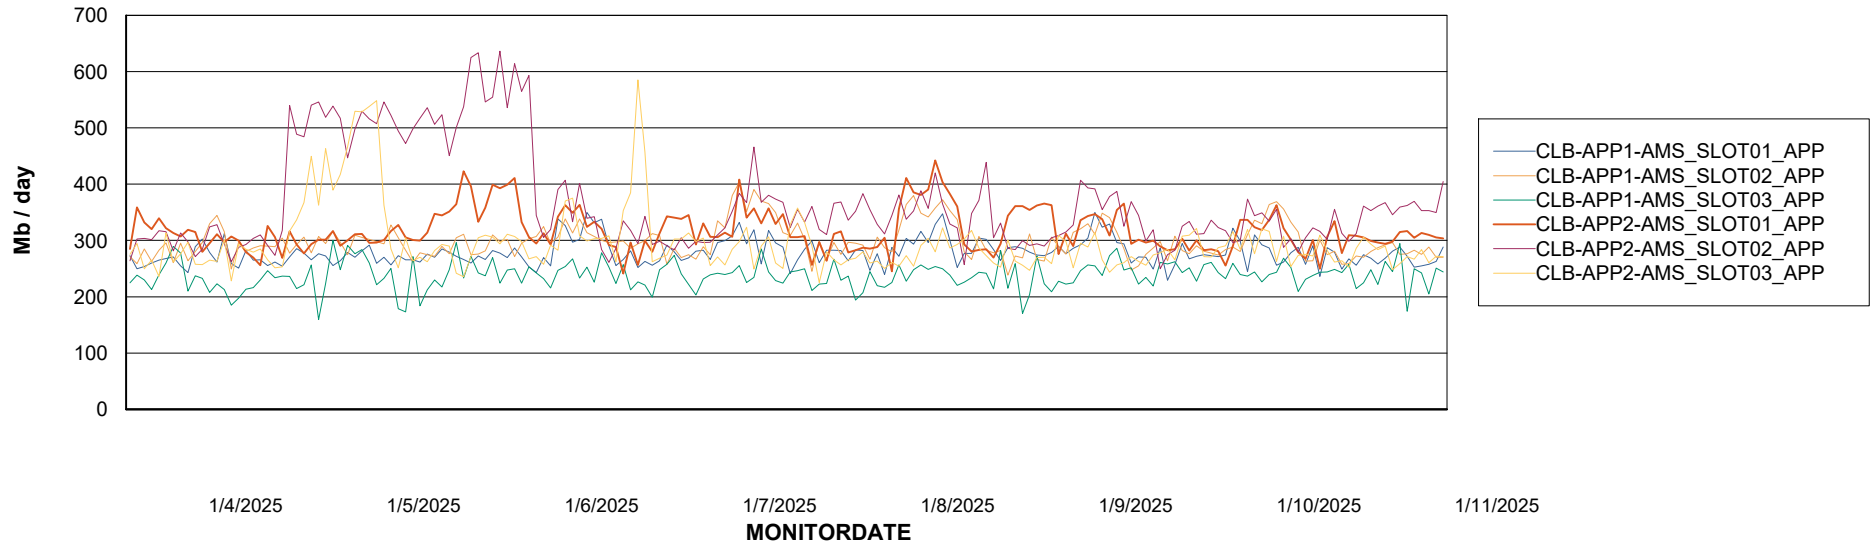

ABSSolute Application Server Services

Avg memory used per ABS Server Service