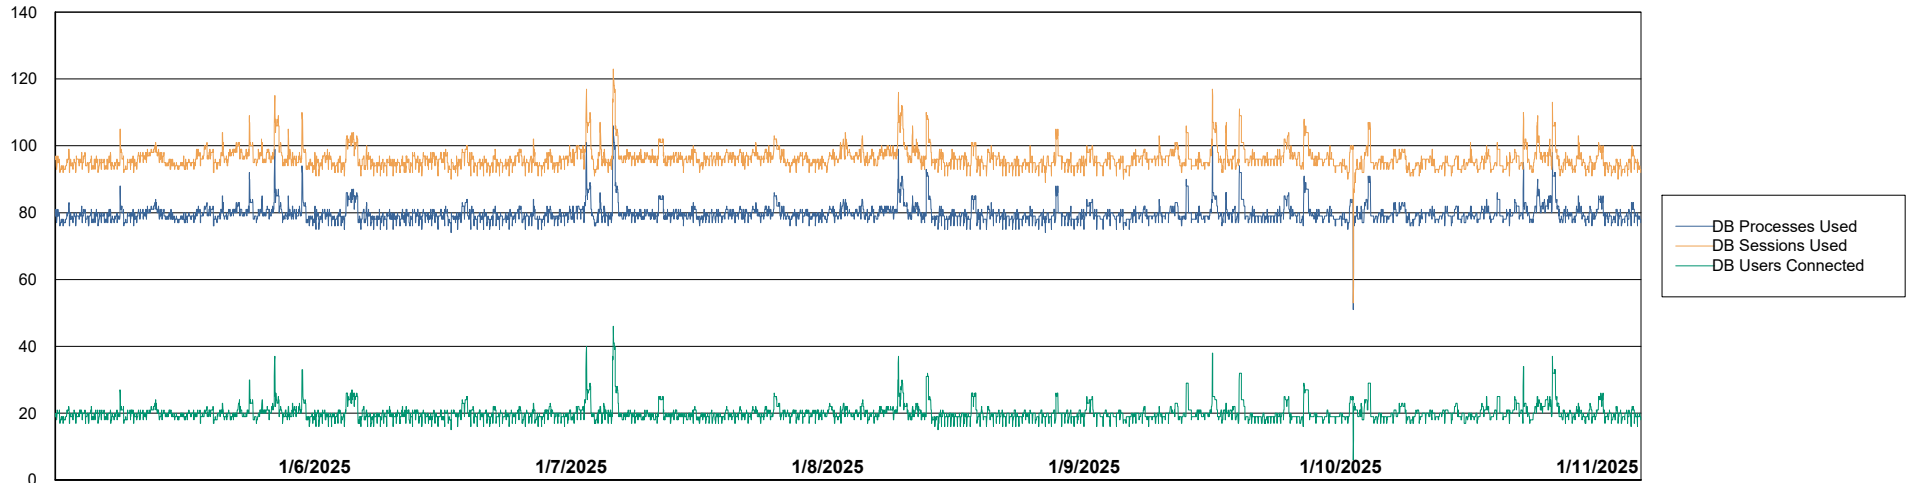

Database Performance CLB-BI2-AMS_ABS1_DB_FL