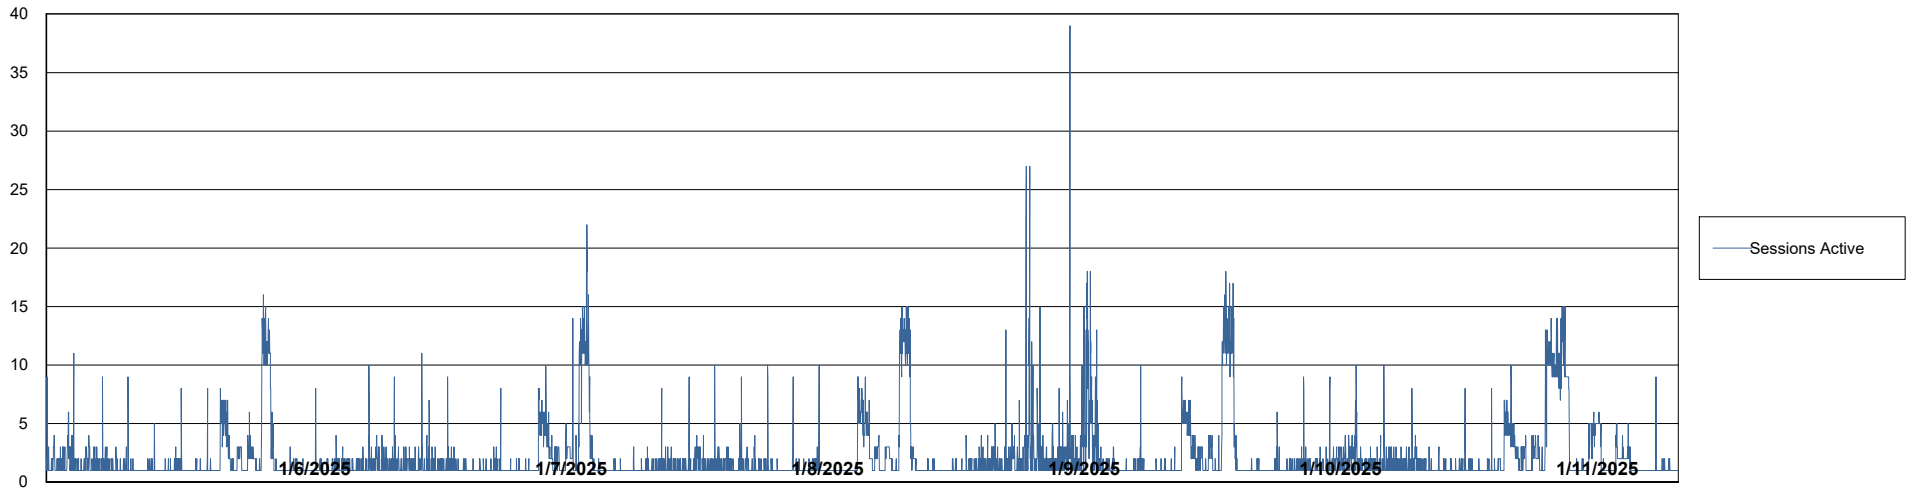

Database Performance: CLB-DBS1-AMS_PROD_ABS1