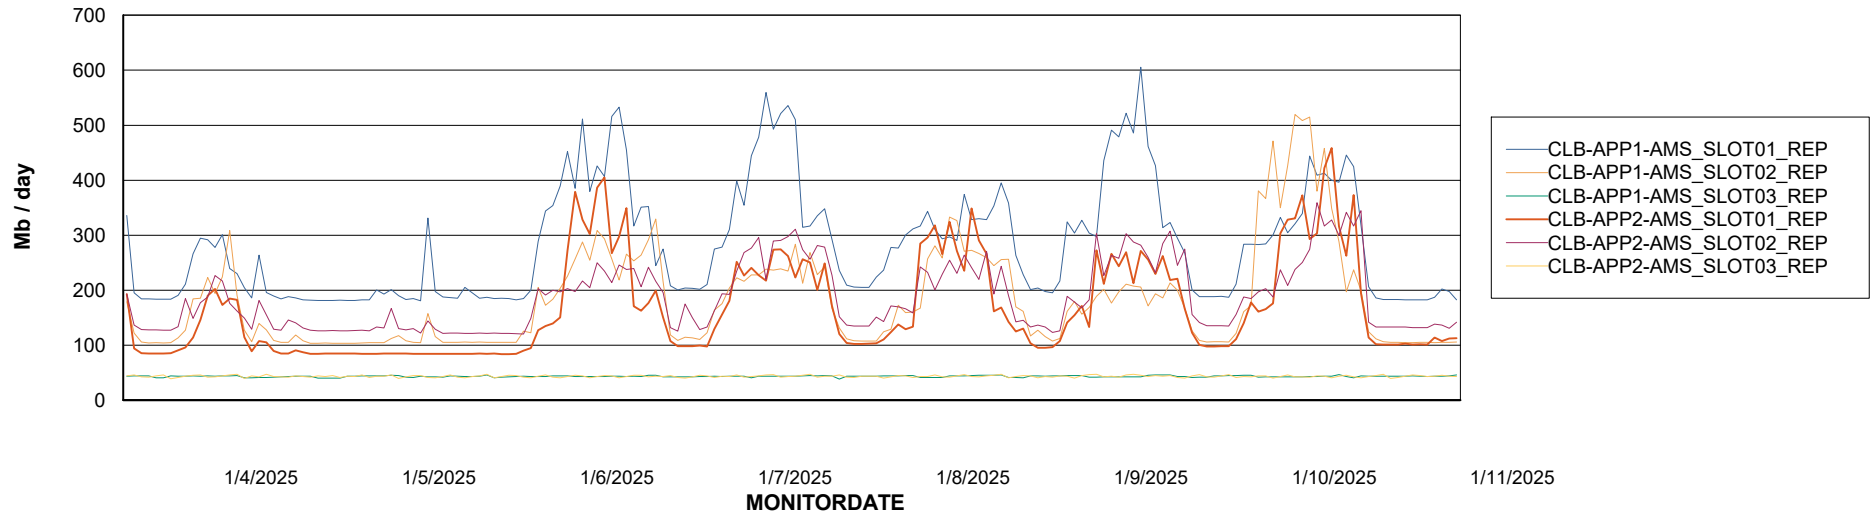

ABSSolute Application ReportServer Services

Avg memory used per ReportServer Service