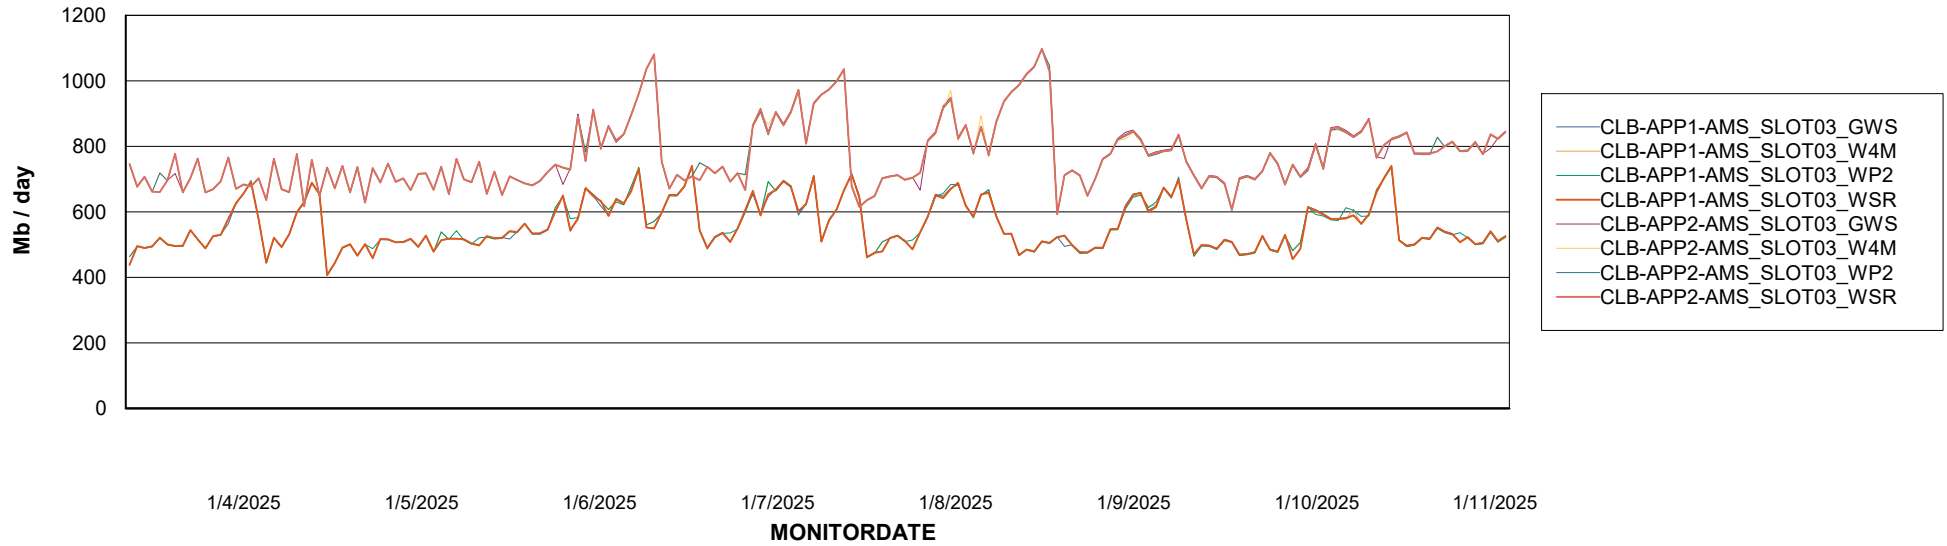

ABSSolute Web Component Services

Avg memory used per ABS Web component