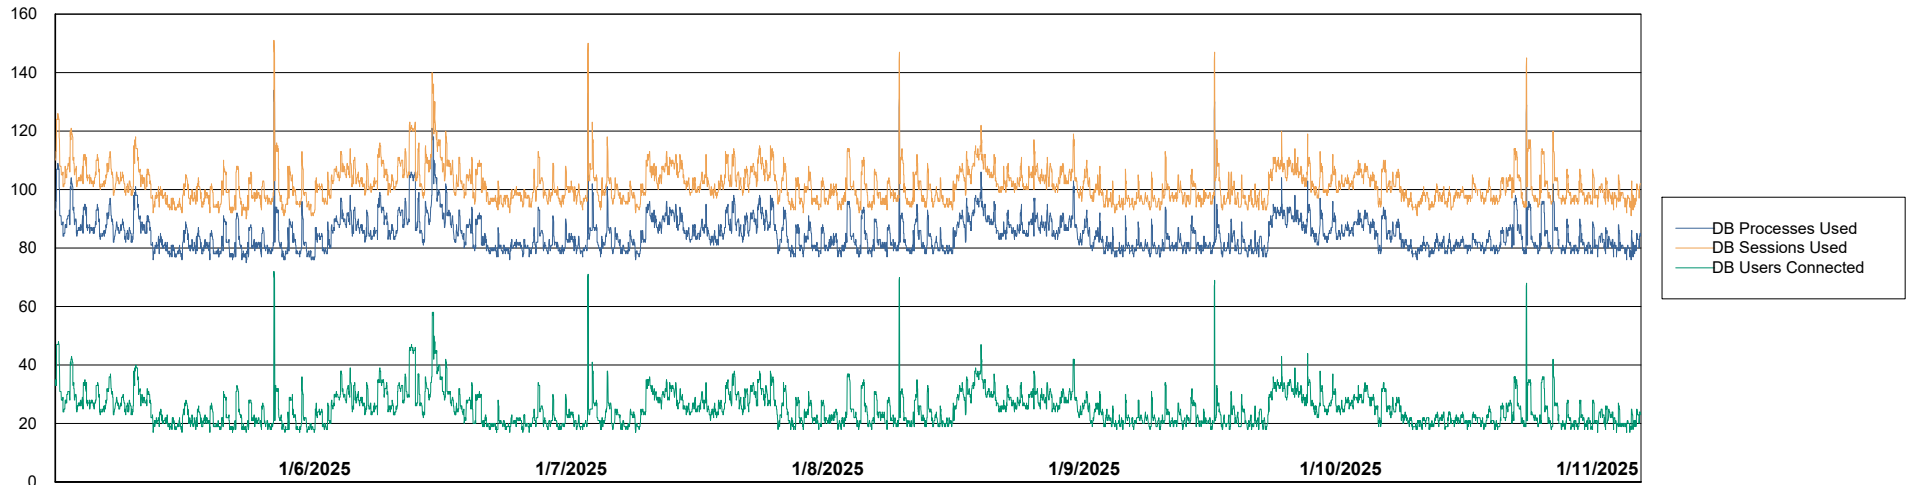

Weekly SLA Customer Report

Customer CLB OCI AMS Production
Database ID 196

Database Performance CLB-BI2-AMS_ABS1_DB_FL

Weekly SLA Customer Report

Customer CLB OCI AMS Production
Database ID 196

Database Performance CLB-BI-AMS_ABS1_DB