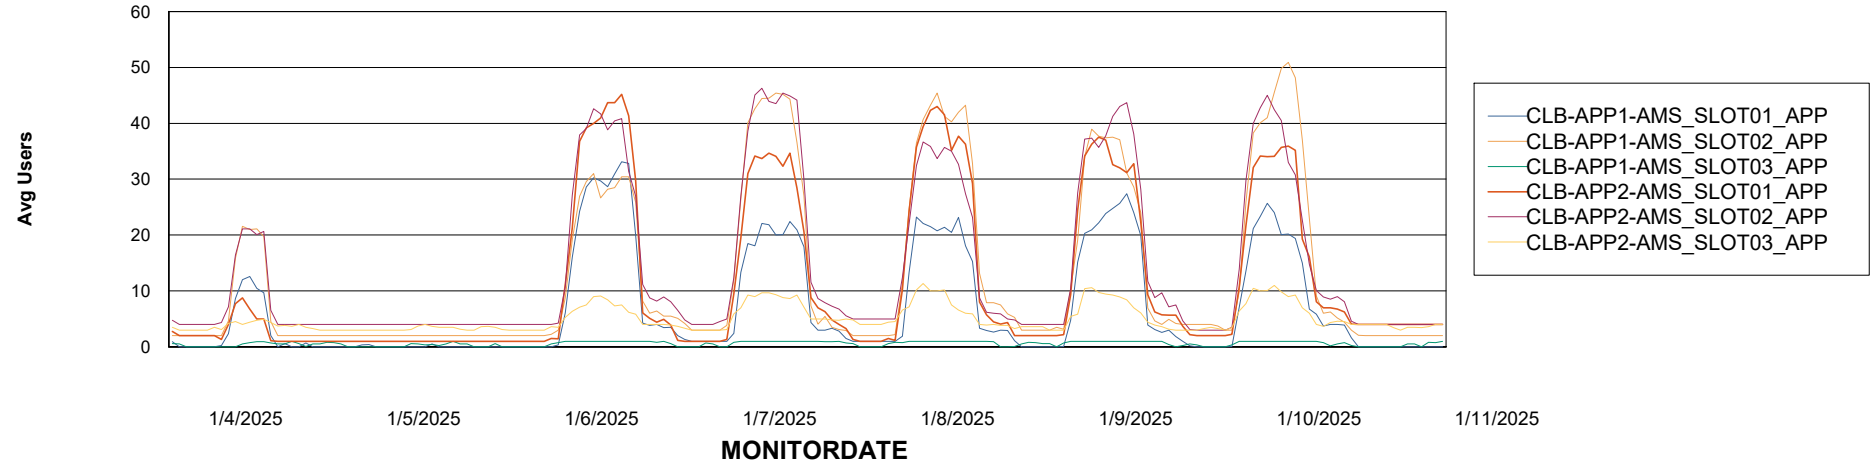

Weekly SLA Customer Report

Customer: CLB OCI AMS Production
Database ID: 196

ABSSolute Application Server Services

Avg memory used per ABS Server Service

Avg users per day per ABS server

Weekly SLA Customer Report