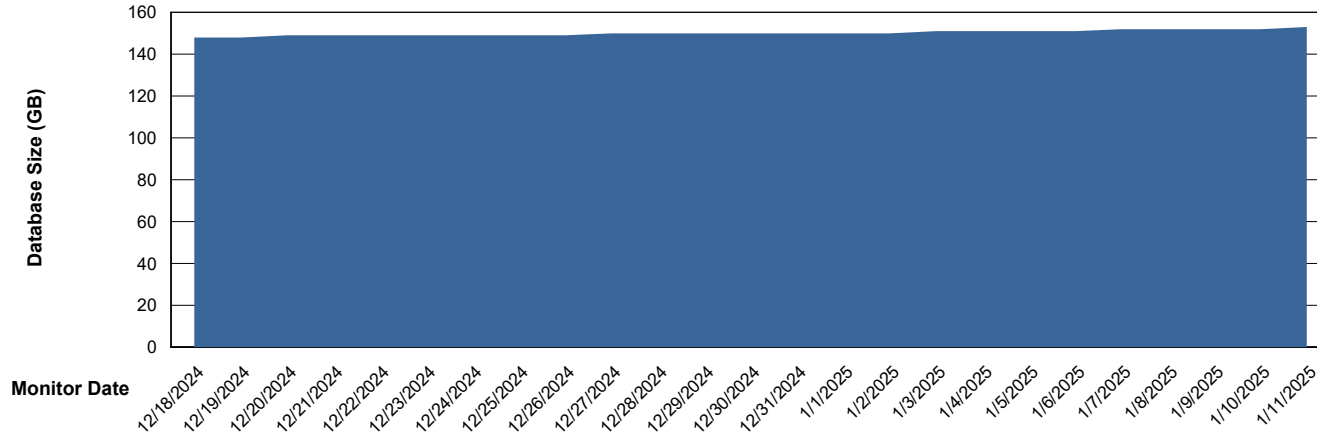

DB Processes Max 4
DB Processes Max 0
DB Processes Max 1,000

Weekly SLA Customer Report

Customer CLB OCI AMS Production
Database ID 196

DATABASE SIZE CLB-BI2-AMS_ABS1_DB_FL

Database growth over last month

DATABASE SIZE CLB-BI-AMS_ABS1_DB

Database growth over last month

Weekly SLA Customer Report

Customer CLB OCI AMS Production
Database ID 196

DATABASE SIZE CLB-DBS1-AMS_PROD_ABS1

Database growth over last month