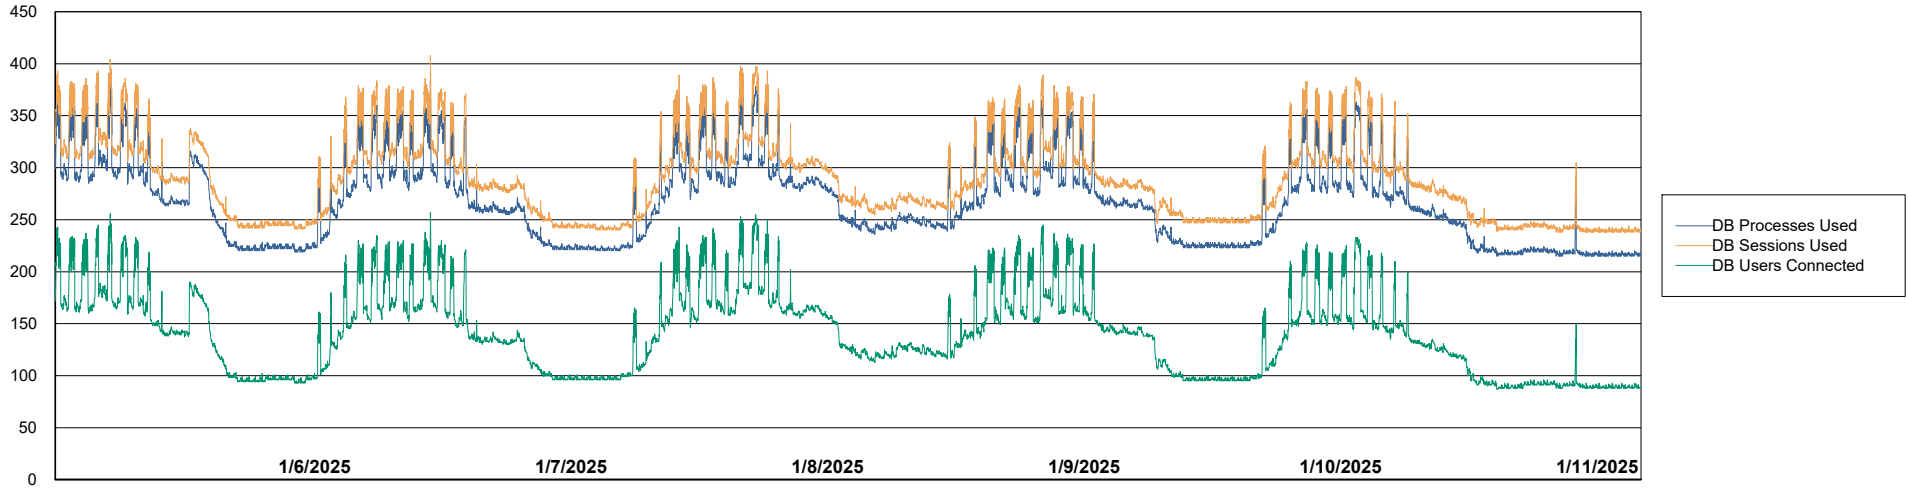

Weekly SLA Customer Report

Customer BNL_Production
Database ID 83

Database Performance BNLDB_Production

Weekly SLA Customer Report

Customer BNL_Production
Database ID 83

Database Performance BNLDB_Standby

DB Processes Max 1,000
DB Processes Max 4
DB Processes Max 0