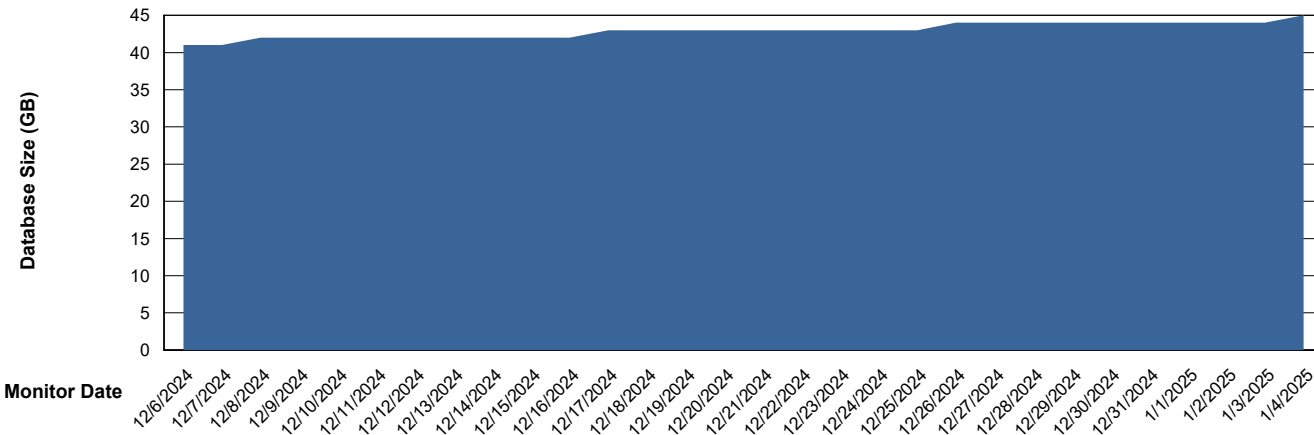

DATABASE SIZE XMX_PROD_ABSDB01_PRDB_ABS1

Database growth over last month