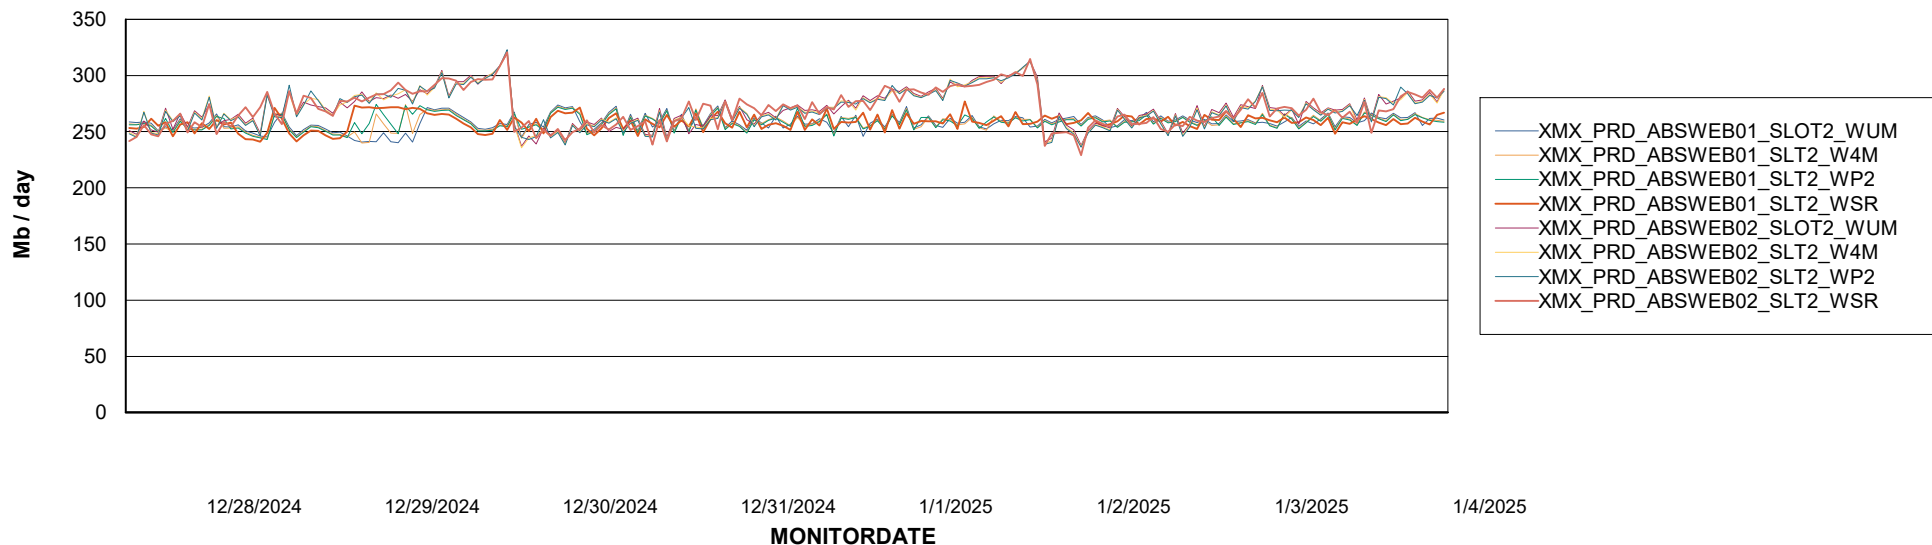

ABSSolute Web Component Services

Avg memory used per ABS Web component