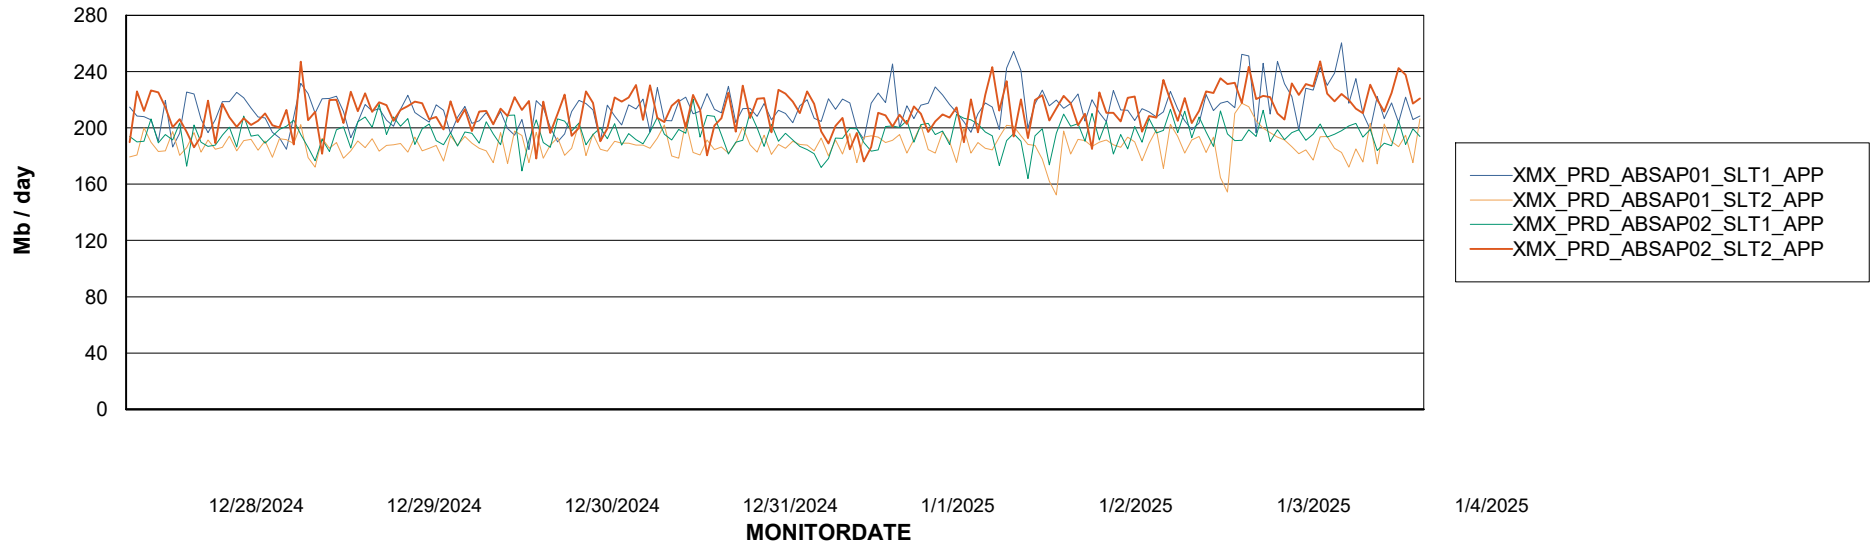

ABSSolute Application Server Services

Avg memory used per ABS Server Service