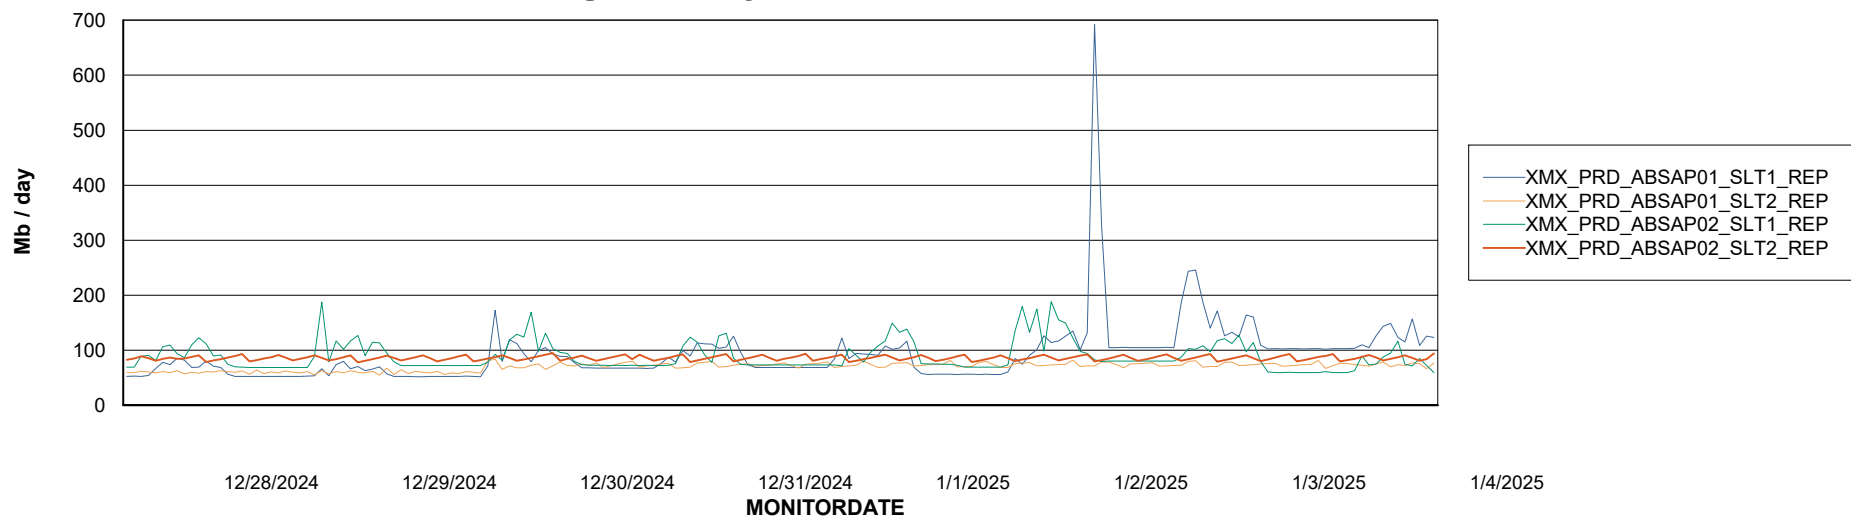

ABSSolute Application ReportServer Services

Avg memory used per ReportServer Service