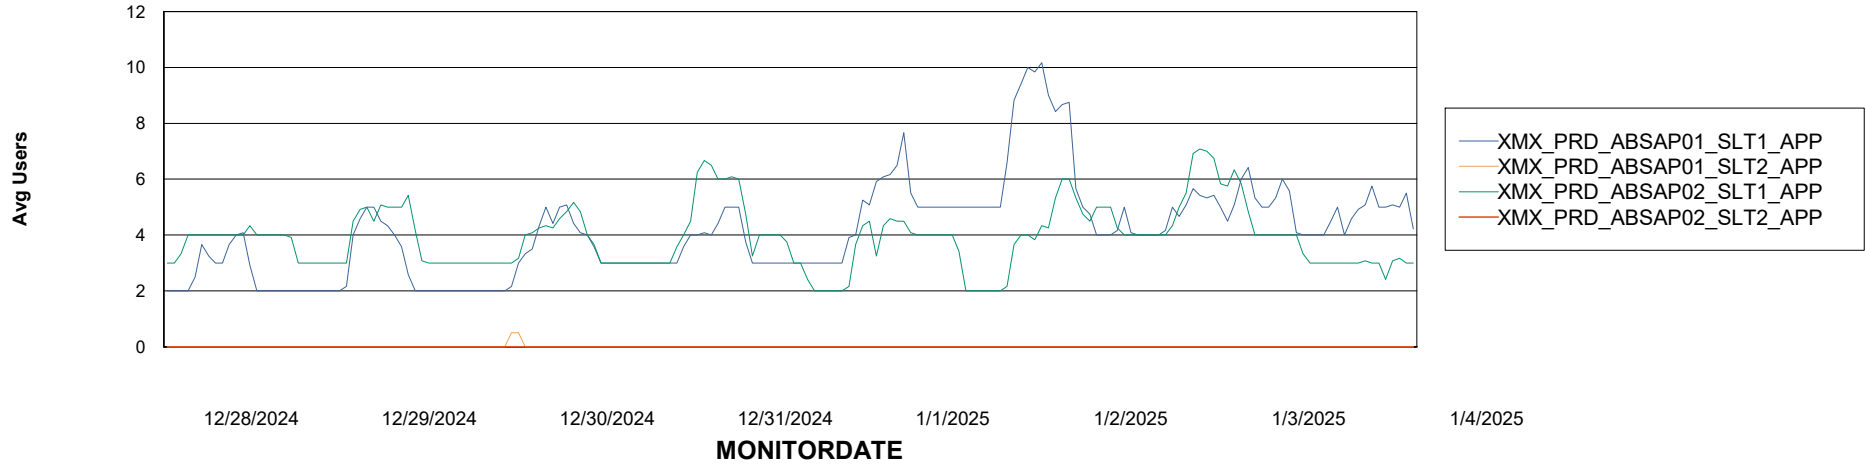

Avg users per day per ABS server